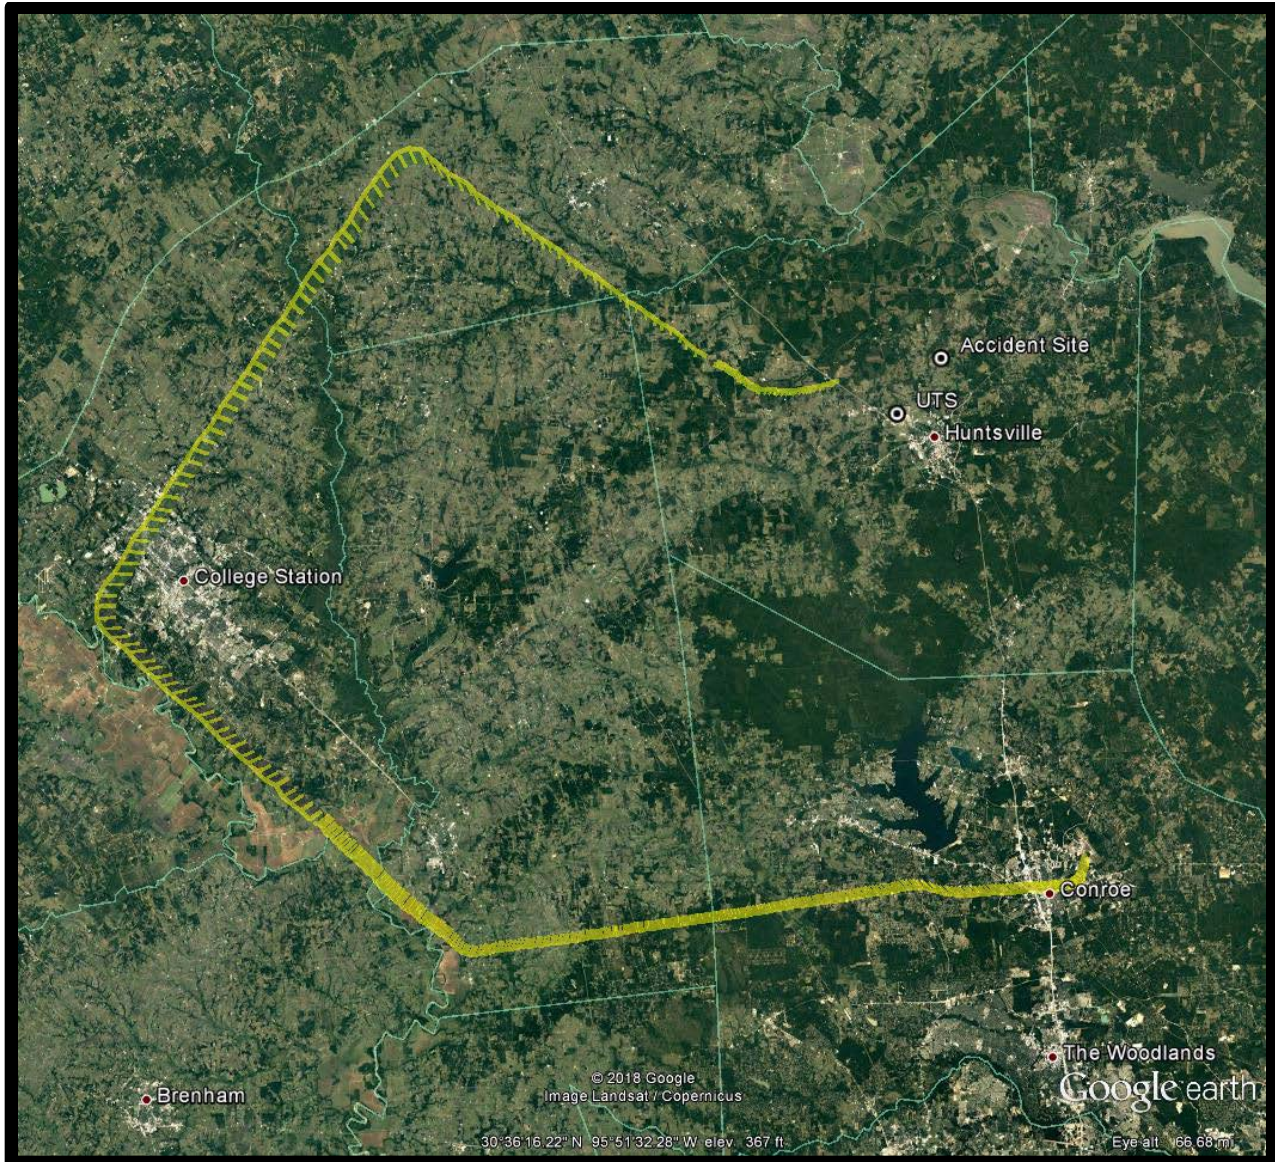

CEN17FA167

Cessna 421C, N421TK

April 25, 2017

Huntsville, Texas

Figure 1 - Google Earth Image of Entire Flight Path

Figure 2- Google Earth Image of Final Portion of Flight Path showing accident site and airport locations.