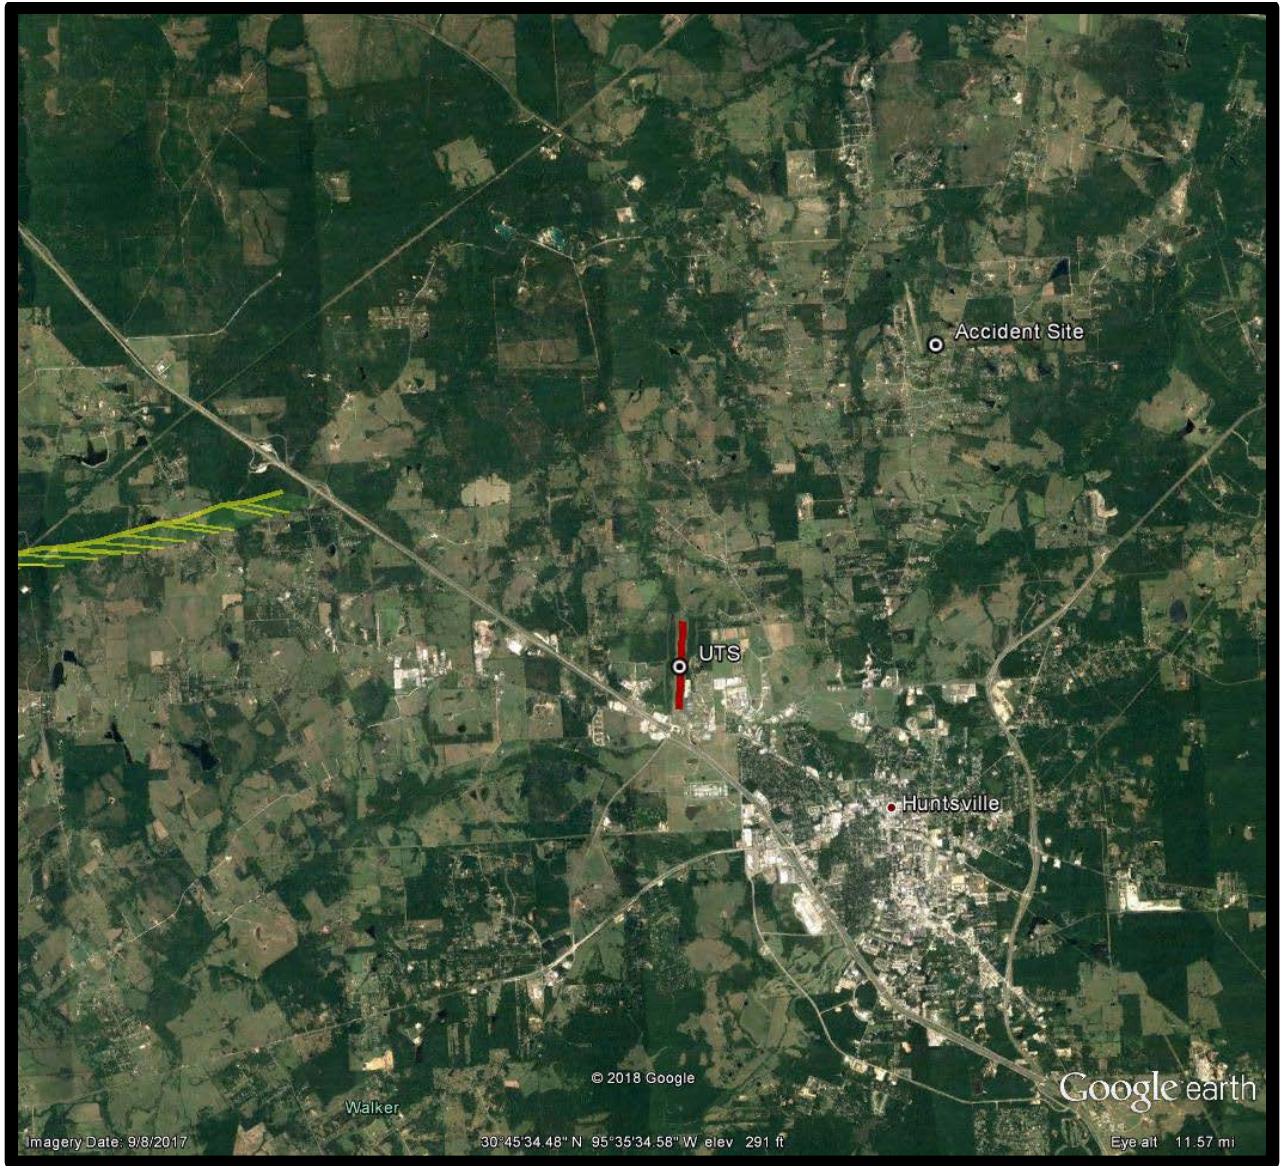

CEN17FA167

Cessna 421C, N421TK

April 25, 2017

Huntsville, Texas

Figure 1 - Google Earth Image of Entire Flight Path

Figure 2- Google Earth Image of Final Portion of Flight Path showing accident site and airport locations.