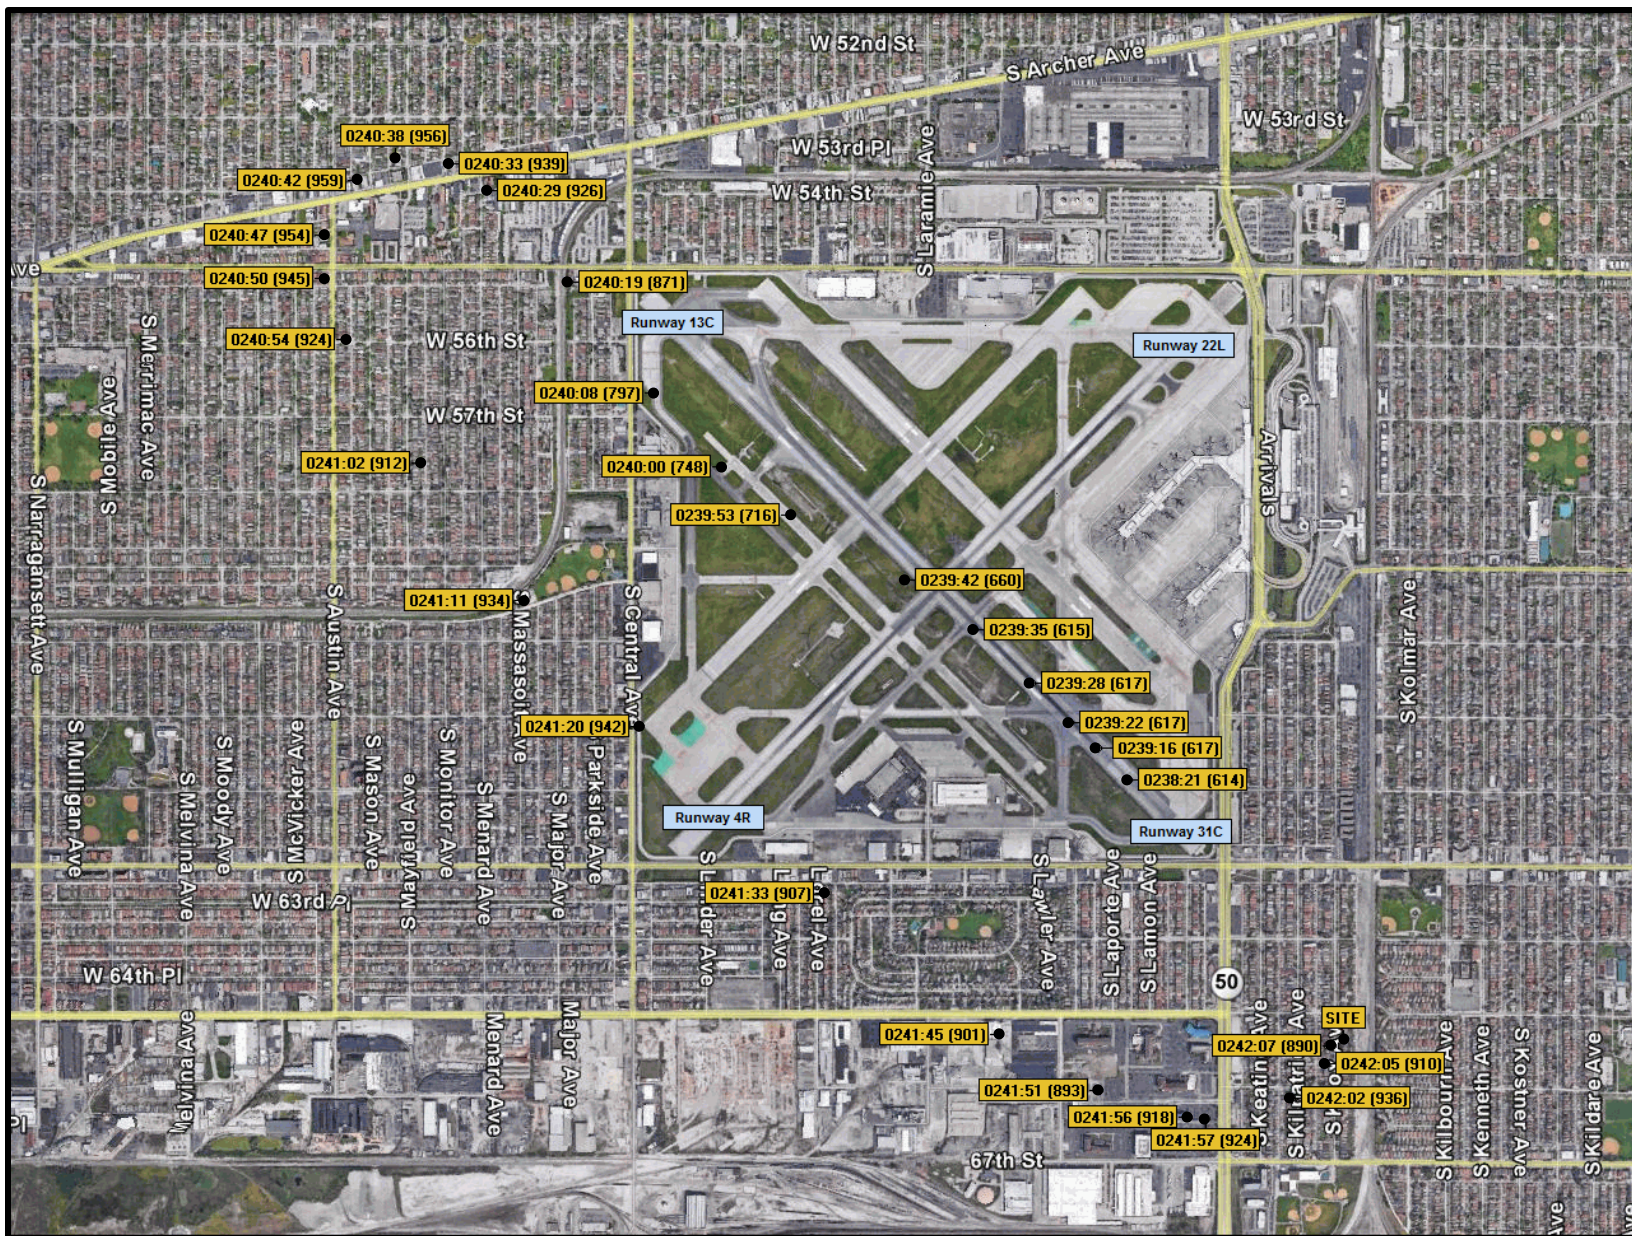

-- CEN15FA048 --
Plot of GPS Data

Note: Data block includes local time (hhmm:ss) and GPS altitude (feet).