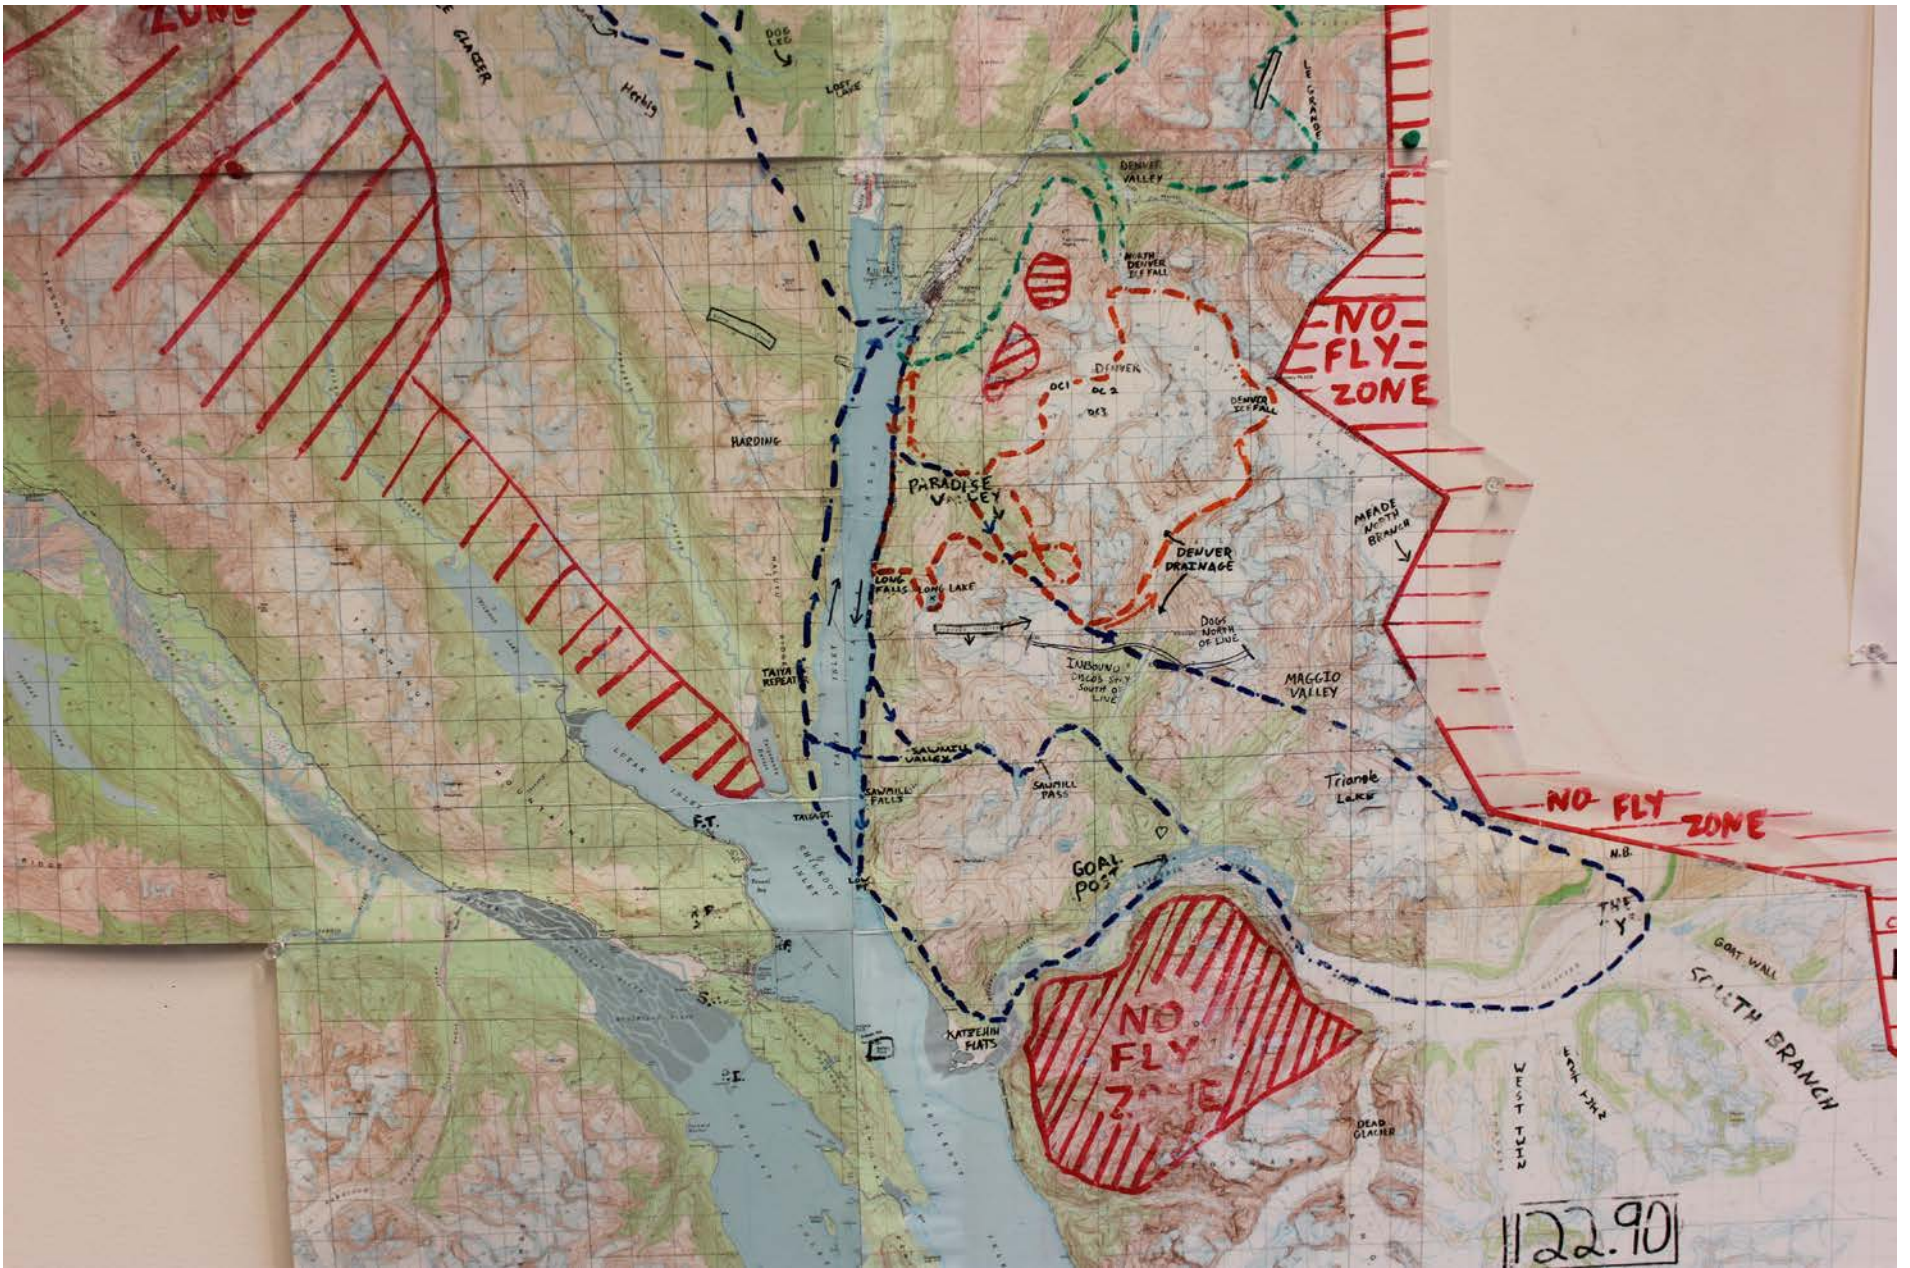

**Photo 1 – Aerial view of the dog camp on the Denver Glacier**

**Photo 2 – Aerial view of the accident site**

**Photo 3 – Aerial view of the accident site**

**Photo 4 – View of fuselage**

**Photo 5 – View of fuselage and tailboom**

**Photo 6 – View of fuselage**

**Photo 7 – View of cockpit**

**Photo 8 – View of pilot's seat (right side)**

**Photo 9 – View of pilot’s seat (front side)**

**Photo 10 – View of pilot's seat (left side)**

Photo 11 – Bottom dog box

Photo 12 – Top dog box

**Photo 13 – Cargo straps**

**Photo 14 – Dog boxes prior to the accident (courtesy of the operator)**

**Photo 15 – Ground crew loading dogs into dog boxes prior to the accident (courtesy of the operator)**

Photo 16 – TEMSCO local operating area map