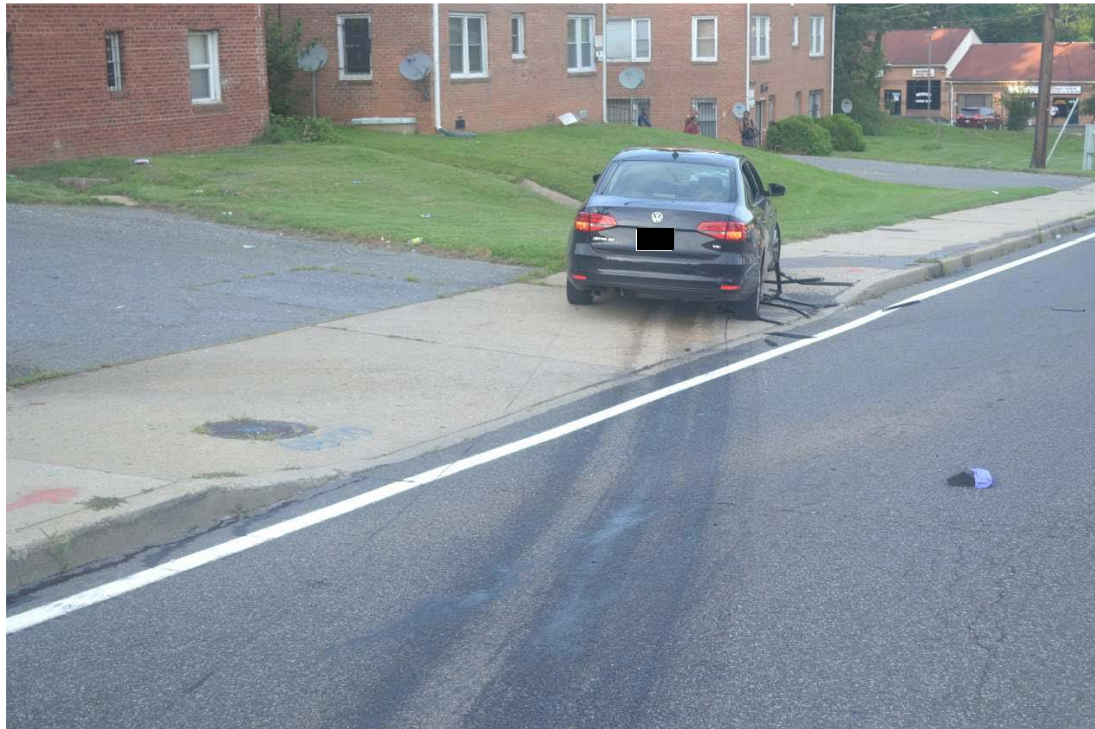

HIGHWAY ACCIDENT BRIEF PHOTOGRAPHS

Capitol Heights, Maryland

HWY16SH021

(3 pages)

Photograph 1- Southbound lanes of Central Avenue and pedestrian crosswalk – facing north

Photograph 2 – Rear of Volks Wagon Jetta at position of final rest

Photograph 3 – Front right corner of Volks Wagon Jetta showing damage to grille and hood

Photograph 4 – Front left side of Volks Wagon Jetta showing damage on left wheel and hood