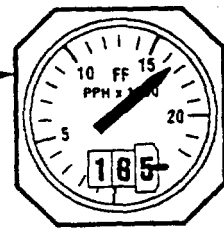

DOCKET NO. **SA- 516**

EXHIBIT NO. **2H**

**NATIONAL TRANSPORTATION SAFETY BOARD
WASHINGTON, D.C**

FUEL FLOW INDICATOR

FUEL FLOW INDICATOR

Indicates metered fuel flow to engine. Pointer and digital read-out. With electrical power loss or instrument failure, warning flag drops in front of digital readout window.