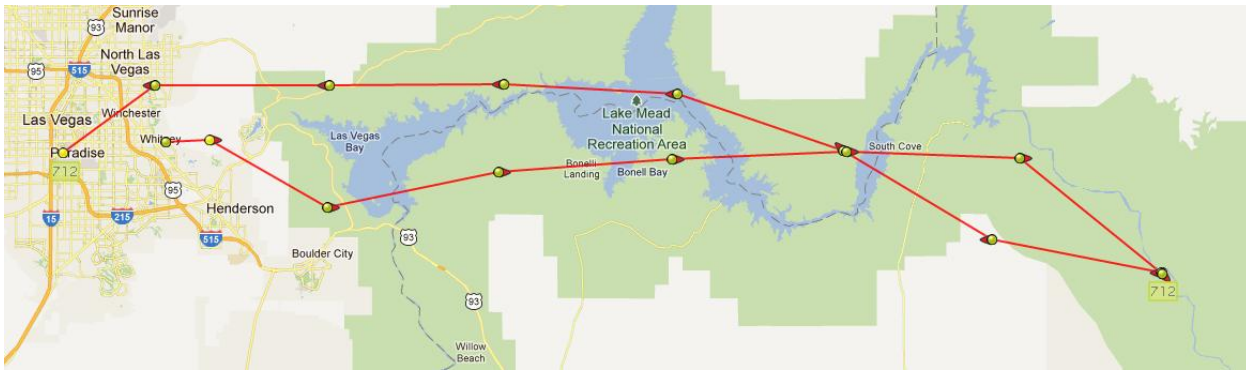

Attachment 9

Pilot's Archived Flight Tracks

Flights for Landon Nield since 11/19/11.

11/19/11 0801 Picnic Flight in N712SH

11/19/11 1052 Picnic Flight in N712SH

11/19/11 1440 Picnic Flight in N712SH

11/22/11 1233 Escape Flight in N37SH

11/22/11 1440 Picnic Flight in N37SH

11/23/11 0950 Picnic Flight in N399SH

11/23/11 1225 Escape Flight in N399SH

11/23/11 1446 Picnic Flight in N399SH

11/24/11 0947 Picnic Flight in N350SH

11/29/11 0941 Picnic Flight in N751H

12/7/11 1328 Picnic Flight in N37SH

12/7/11 1621 Twilight in N37SH (Final Flight)