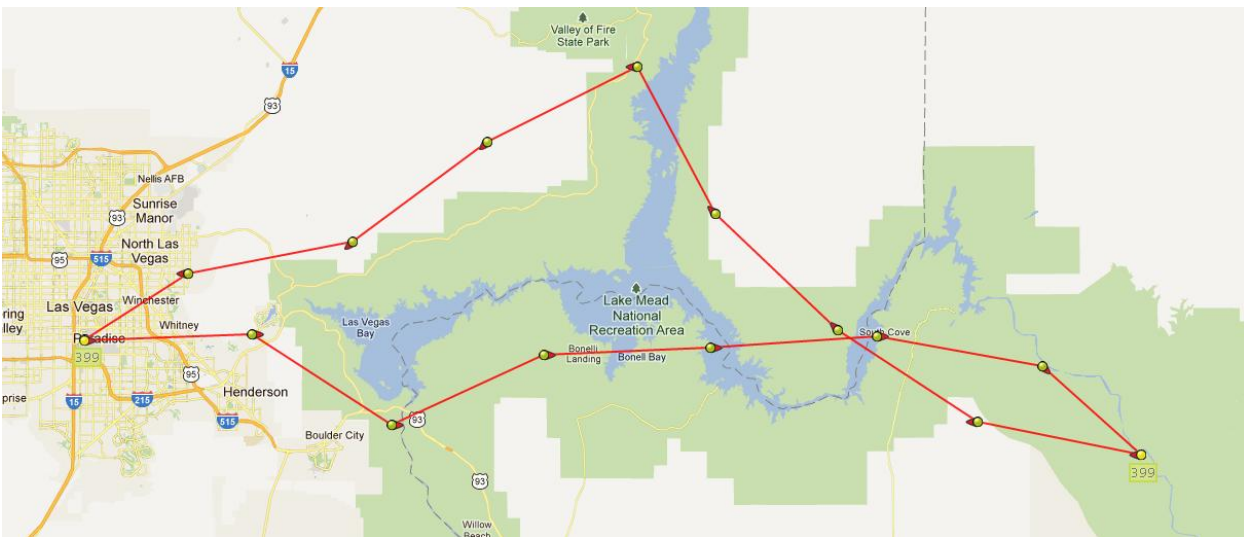

Attachment 9

Pilot's Archived Flight Tracks

Flights for Landon Nield since 11/19/11.

11/19/11 0801 Picnic Flight in N712SH

11/19/11 1052 Picnic Flight in N712SH

11/19/11 1440 Picnic Flight in N712SH

11/22/11 1233 Escape Flight in N37SH

11/29/11 1225 Picnic Flight in N751H

12/3/11 1240 Escape Flight in N350SH

12/6/11 0829 VIP Flight in N399SH (VIP is a different route, but track is proper)

12/6/11 1235 Escape Flight in N230SH

12/6/11 1446 Picnic Flight in N230SH

12/7/11 1328 Picnic Flight in N37SH

12/7/11 1621 Twilight in N37SH (Final Flight)