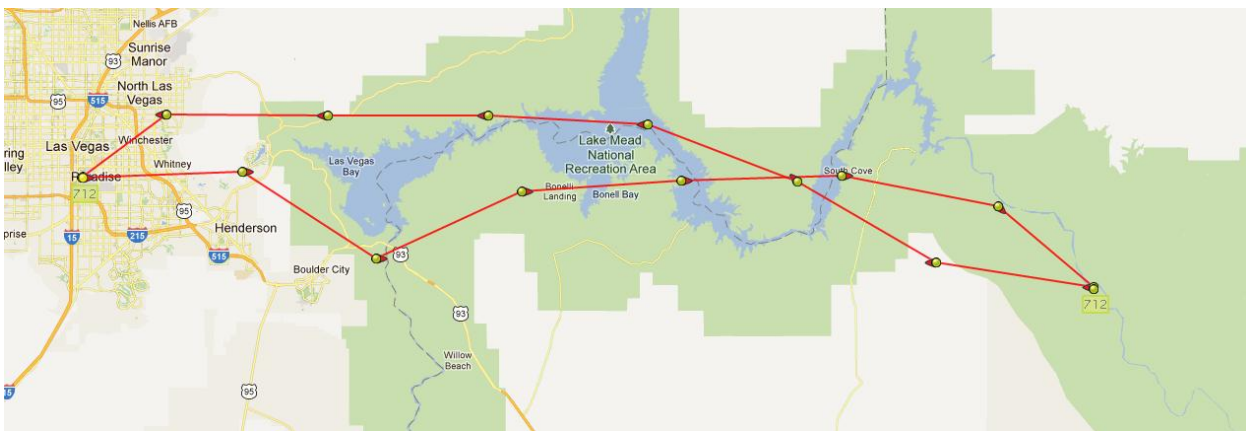

Attachment 9

Pilot's Archived Flight Tracks

Flights for Landon Nield since 11/19/11.

11/19/11 0801 Picnic Flight in N712SH

11/19/11 1052 Picnic Flight in N712SH

11/19/11 1440 Picnic Flight in N712SH

11/22/11 1233 Escape Flight in N37SH

11/22/11 1440 Picnic Flight in N37SH

11/23/11 0950 Picnic Flight in N399SH

11/23/11 1225 Escape Flight in N399SH

11/23/11 1446 Picnic Flight in N399SH

11/24/11 0947 Picnic Flight in N350SH

11/29/11 0941 Picnic Flight in N751H

11/29/11 1225 Picnic Flight in N751H

12/3/11 1240 Escape Flight in N350SH

12/6/11 0829 VIP Flight in N399SH (VIP is a different route, but track is proper)

12/6/11 1235 Escape Flight in N230SH

12/6/11 1446 Picnic Flight in N230SH

12/7/11 1328 Picnic Flight in N37SH

12/7/11 1621 Twilight in N37SH (Final Flight)