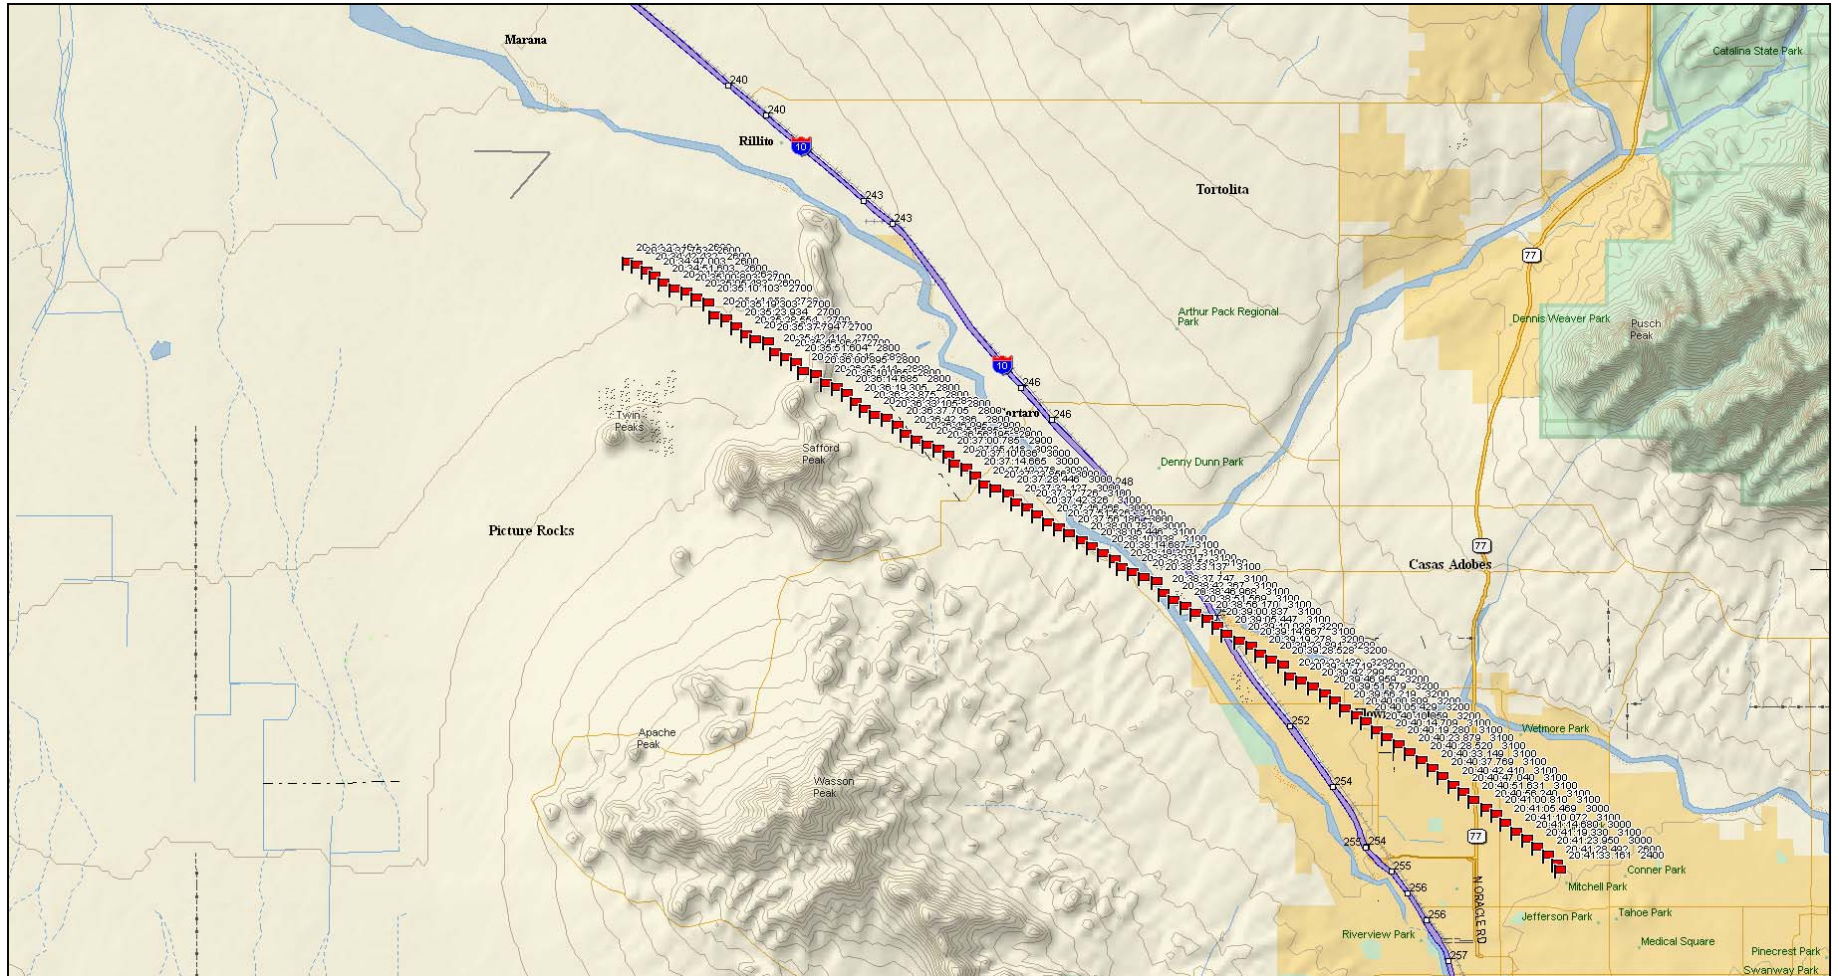

NATIONAL TRANSPORTATION SAFETY BOARD
Office of Aviation Safety, Western Pacific Region
Gardena, CA

OPERATIONS GROUP

WPR10FA371

Attachment 4
Radar Plots

Data use subject to license.
© 2004 DeLorme. Topo USA® 5.0.
www.delorme.com

Data Zoom 10-6