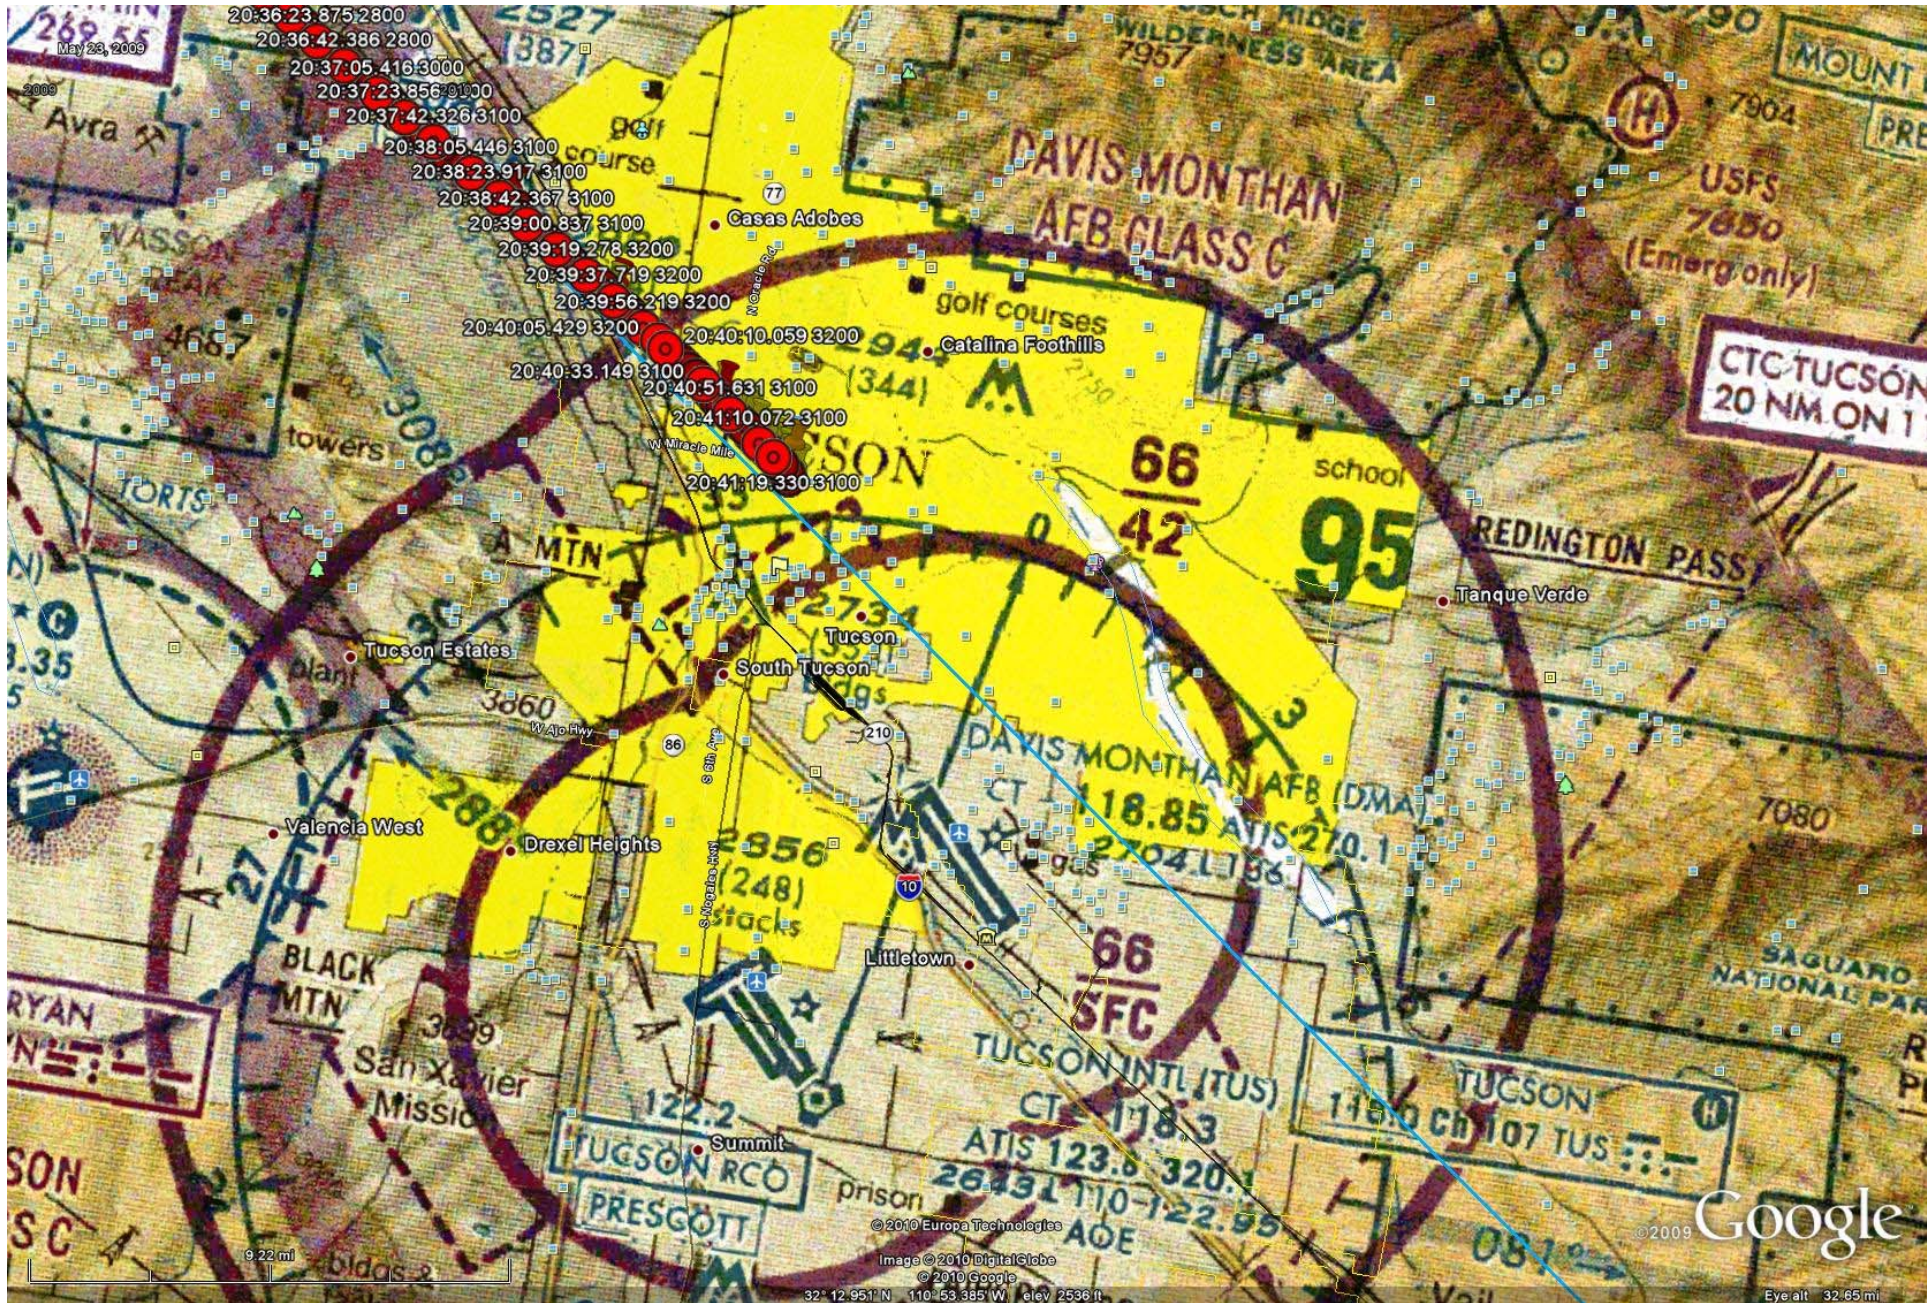

NATIONAL TRANSPORTATION SAFETY BOARD
Office of Aviation Safety, Western Pacific Region
Gardena, CA

OPERATIONS GROUP

WPR10FA371

Attachment 4
Radar Plots

Data use subject to license.
© 2004 DeLorme. Topo USA® 5.0.
www.delorme.com

Data Zoom 10-6