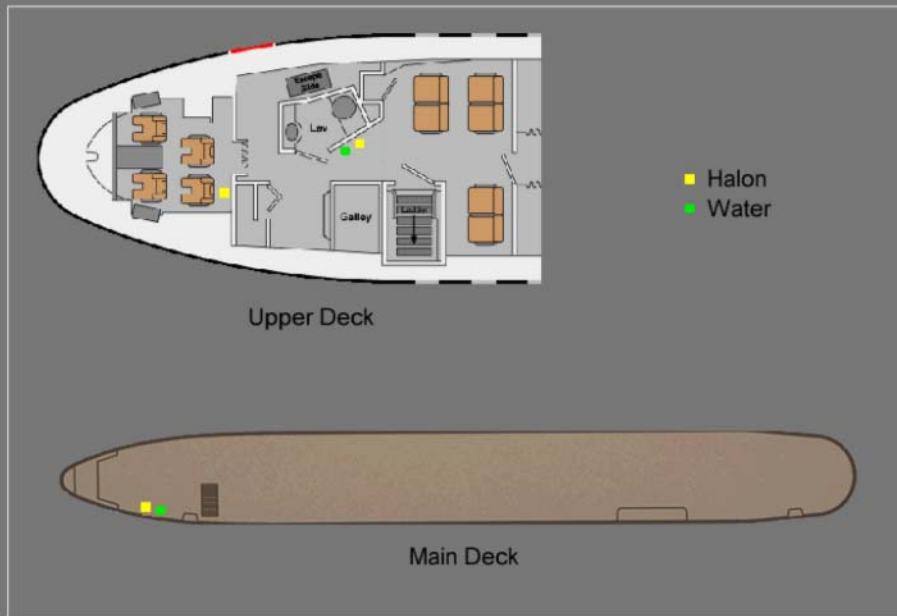

Portable Fire Extinguishers Location

Halon fire extinguishers are located on the flight deck, the outboard wall of the lavatory, and on the main cargo deck. A water extinguisher is located on the outboard wall of the lavatory and on the main cargo deck.

4010jei L2 F-2.2