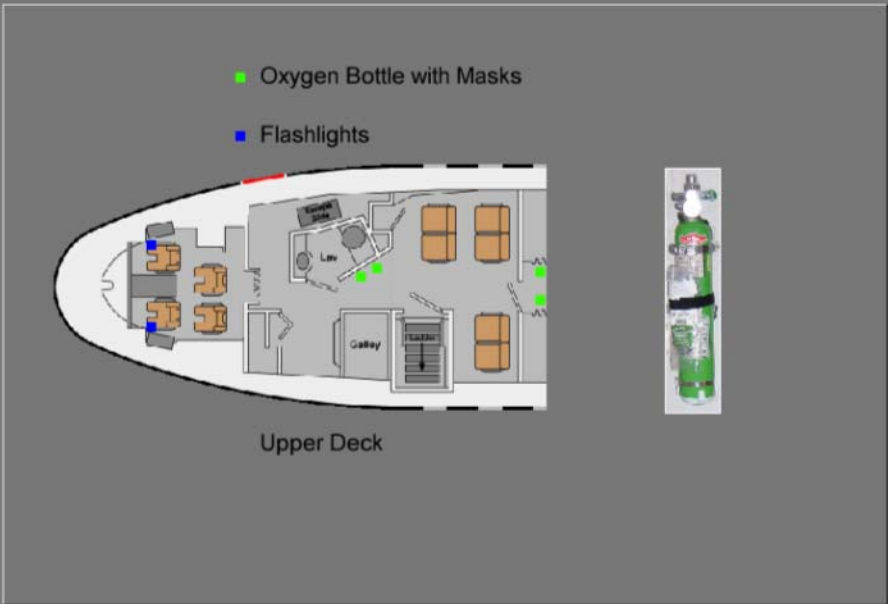

Navigation controls: a left arrow, a "Repeat" button with a circular arrow icon, an "Options" button with a list icon, and a right arrow.

4013pt L2 F.2.5

Smoke Hood with Oxygen

One smoke hood with oxygen is located on the flight deck. Two smoke hoods with oxygen are located on the outboard side of the lavatory. One smoke hood with oxygen is located on the main deck forward of door 1L.

4013pt L3 F.3.1

Emergency Locator Transmitter

An emergency locator transmitter is located on the outside of the lavatory wall.

4013pa L3 F-3.6

Portable Oxygen Bottle/Masks

There are four portable oxygen bottles with disposable face masks located in the aft upper deck area. A flashlight is stowed at both the Captains and First Officer seats.

Navigation controls including a back arrow, a Repeat button, an Options button, and a Pause button.

4012jcl L3 F-3.6

Crash Axe and First Aid Kit

A crash axe is located in the flight deck and on the main deck forward of door 1L. A first aid kit is located on the outside of the lavatory wall.