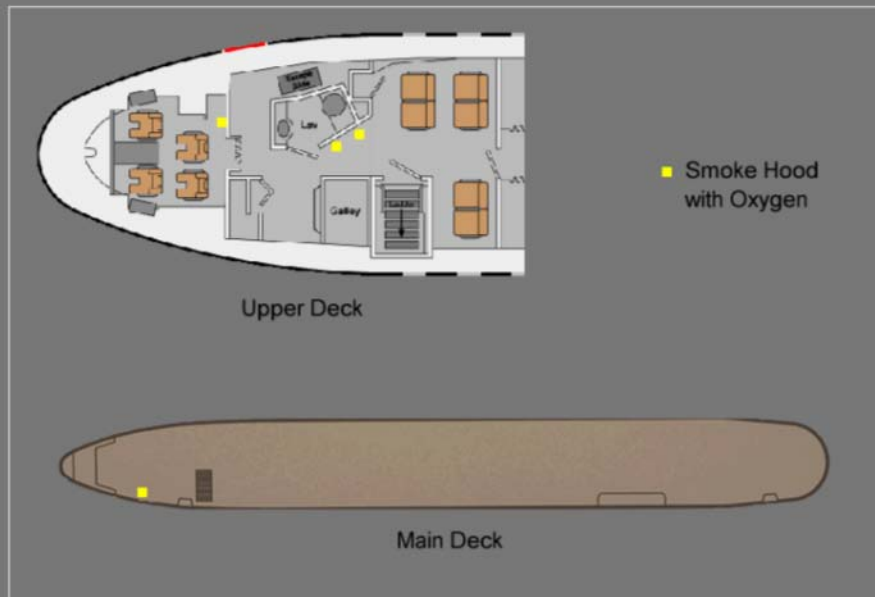

Navigation controls: a left arrow, a "Repeat" button with a circular arrow icon, an "Options" button with a list icon, and a right arrow.

4013pt L2 F.2.5

Smoke Hood with Oxygen

One smoke hood with oxygen is located on the flight deck. Two smoke hoods with oxygen are located on the outboard side of the lavatory. One smoke hood with oxygen is located on the main deck forward of door 1L.