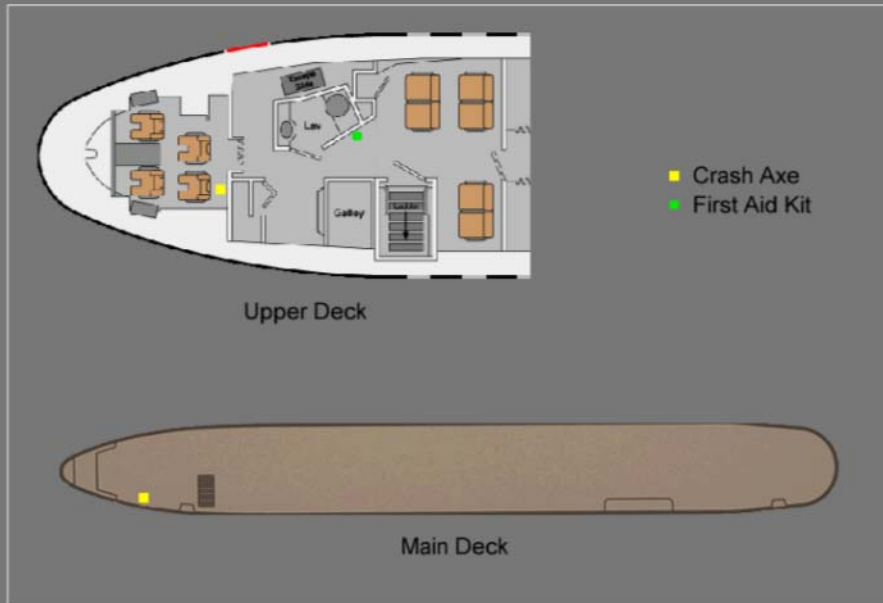

Crash Axe and First Aid Kit

A crash axe is located in the flight deck and on the main deck forward of door 1L. A first aid kit is located on the outside of the lavatory wall.

End of Topic

4013pt - L3 F-07