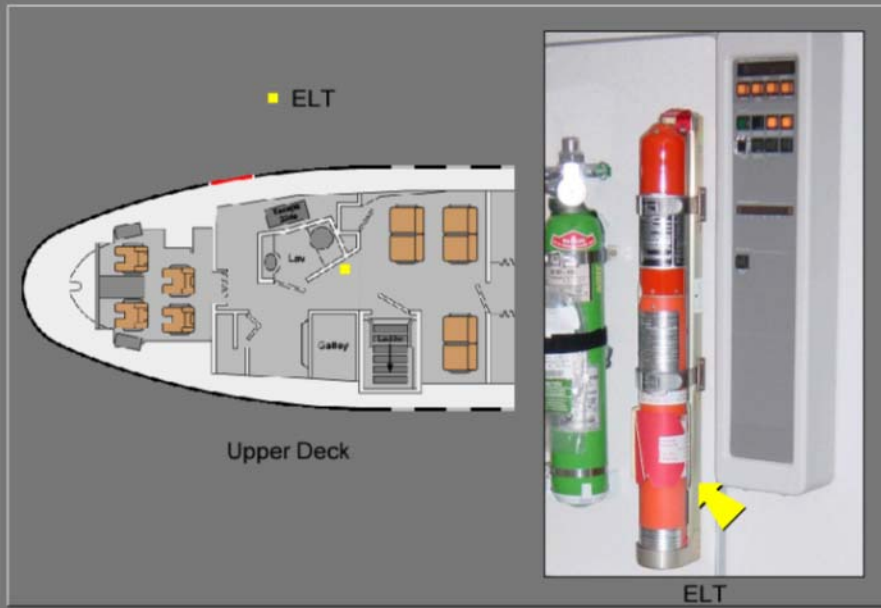

Portable Water Fire Extinguishers

Water fire extinguishers are used primarily on paper, waste, or cloth fires. They should not be used on grease or electrical fires.

4013a L2 F-2.4

Fire Wand - Main Deck

A fire wand is located on the main deck, forward of door 1L. It attaches to the adjacent halon fire extinguisher.

Navigation controls: a left arrow, a "Repeat" button with a circular arrow icon, an "Options" button with a list icon, and a right arrow.

4013pt L2 F.2.5

Smoke Hood with Oxygen

One smoke hood with oxygen is located on the flight deck. Two smoke hoods with oxygen are located on the outboard side of the lavatory. One smoke hood with oxygen is located on the main deck forward of door 1L.

4013pt L3 F.3.1

Emergency Locator Transmitter

An emergency locator transmitter is located on the outside of the lavatory wall.

4013pa L3 F-3.6

Portable Oxygen Bottle/Masks

There are four portable oxygen bottles with disposable face masks located in the aft upper deck area. A flashlight is stowed at both the Captains and First Officer seats.