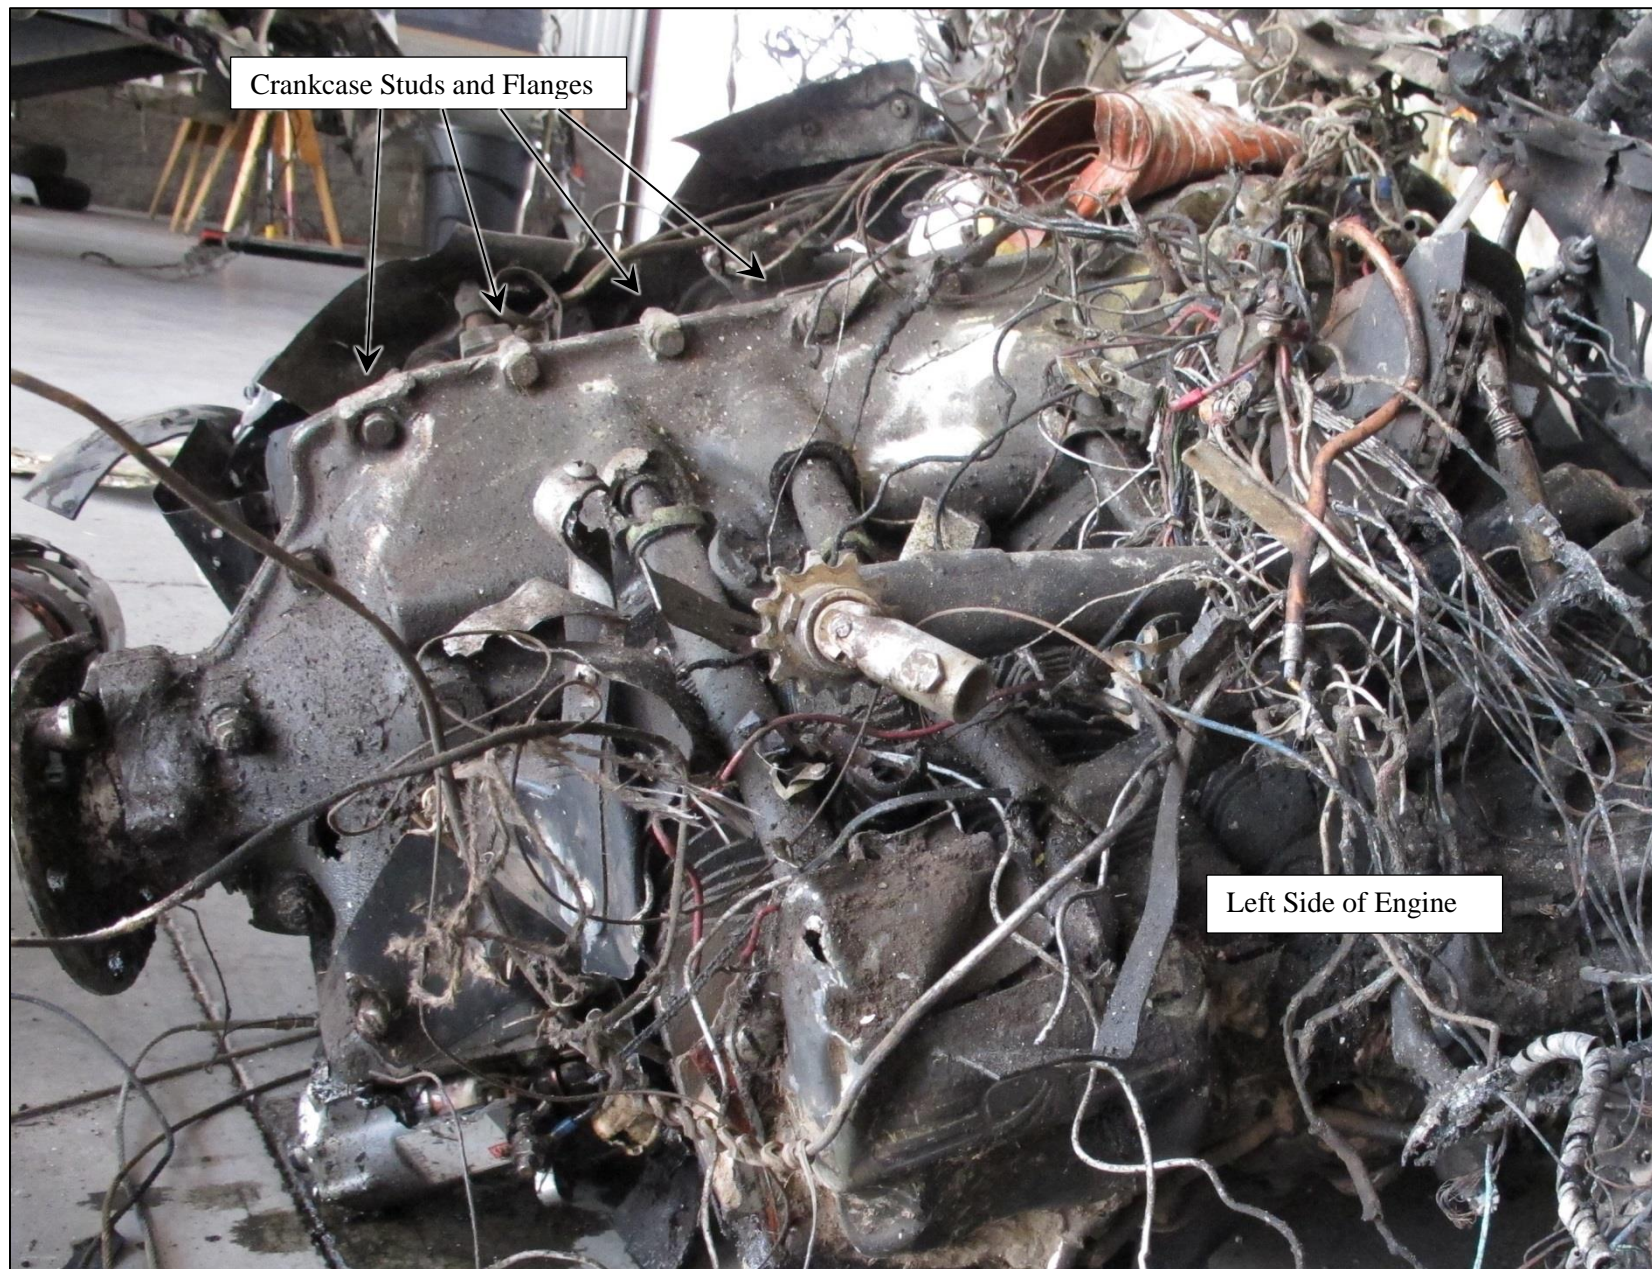

Photo 1 – Cessna Main Wreckage

Photo 2 – Cessna Left Wing

Photo 3 – Sabreliner Main Wreckage (South View)

Photo 4 – Sabreliner Main Wreckage (North View)

Photo 5 – Wreckage Layout

Photo 6 – Cessna Engine (left side)

Photo 7 – Cessna Left Entry Door

Photo 8 – Cessna Left Wing Strut

Photo 9 – Cessna Right Wing Strut

Photo 10 - Cessna Right Wing Forward Spar Section

Photo 11 – Sabreliner Right Wing and Cessna Right Wing Forward Spar Section

Photo 12 – Cessna Left Side Fuselage Skin Section

Photo 13 – Cessna Left Side Fuselage Skin Section

Photo 14 – Cessna Aft Tiedown Ring and Supporting Structure and Sabreliner Right Wing Leading Edge

Photo 15 – Sabreliner Right Wing Lower Surface