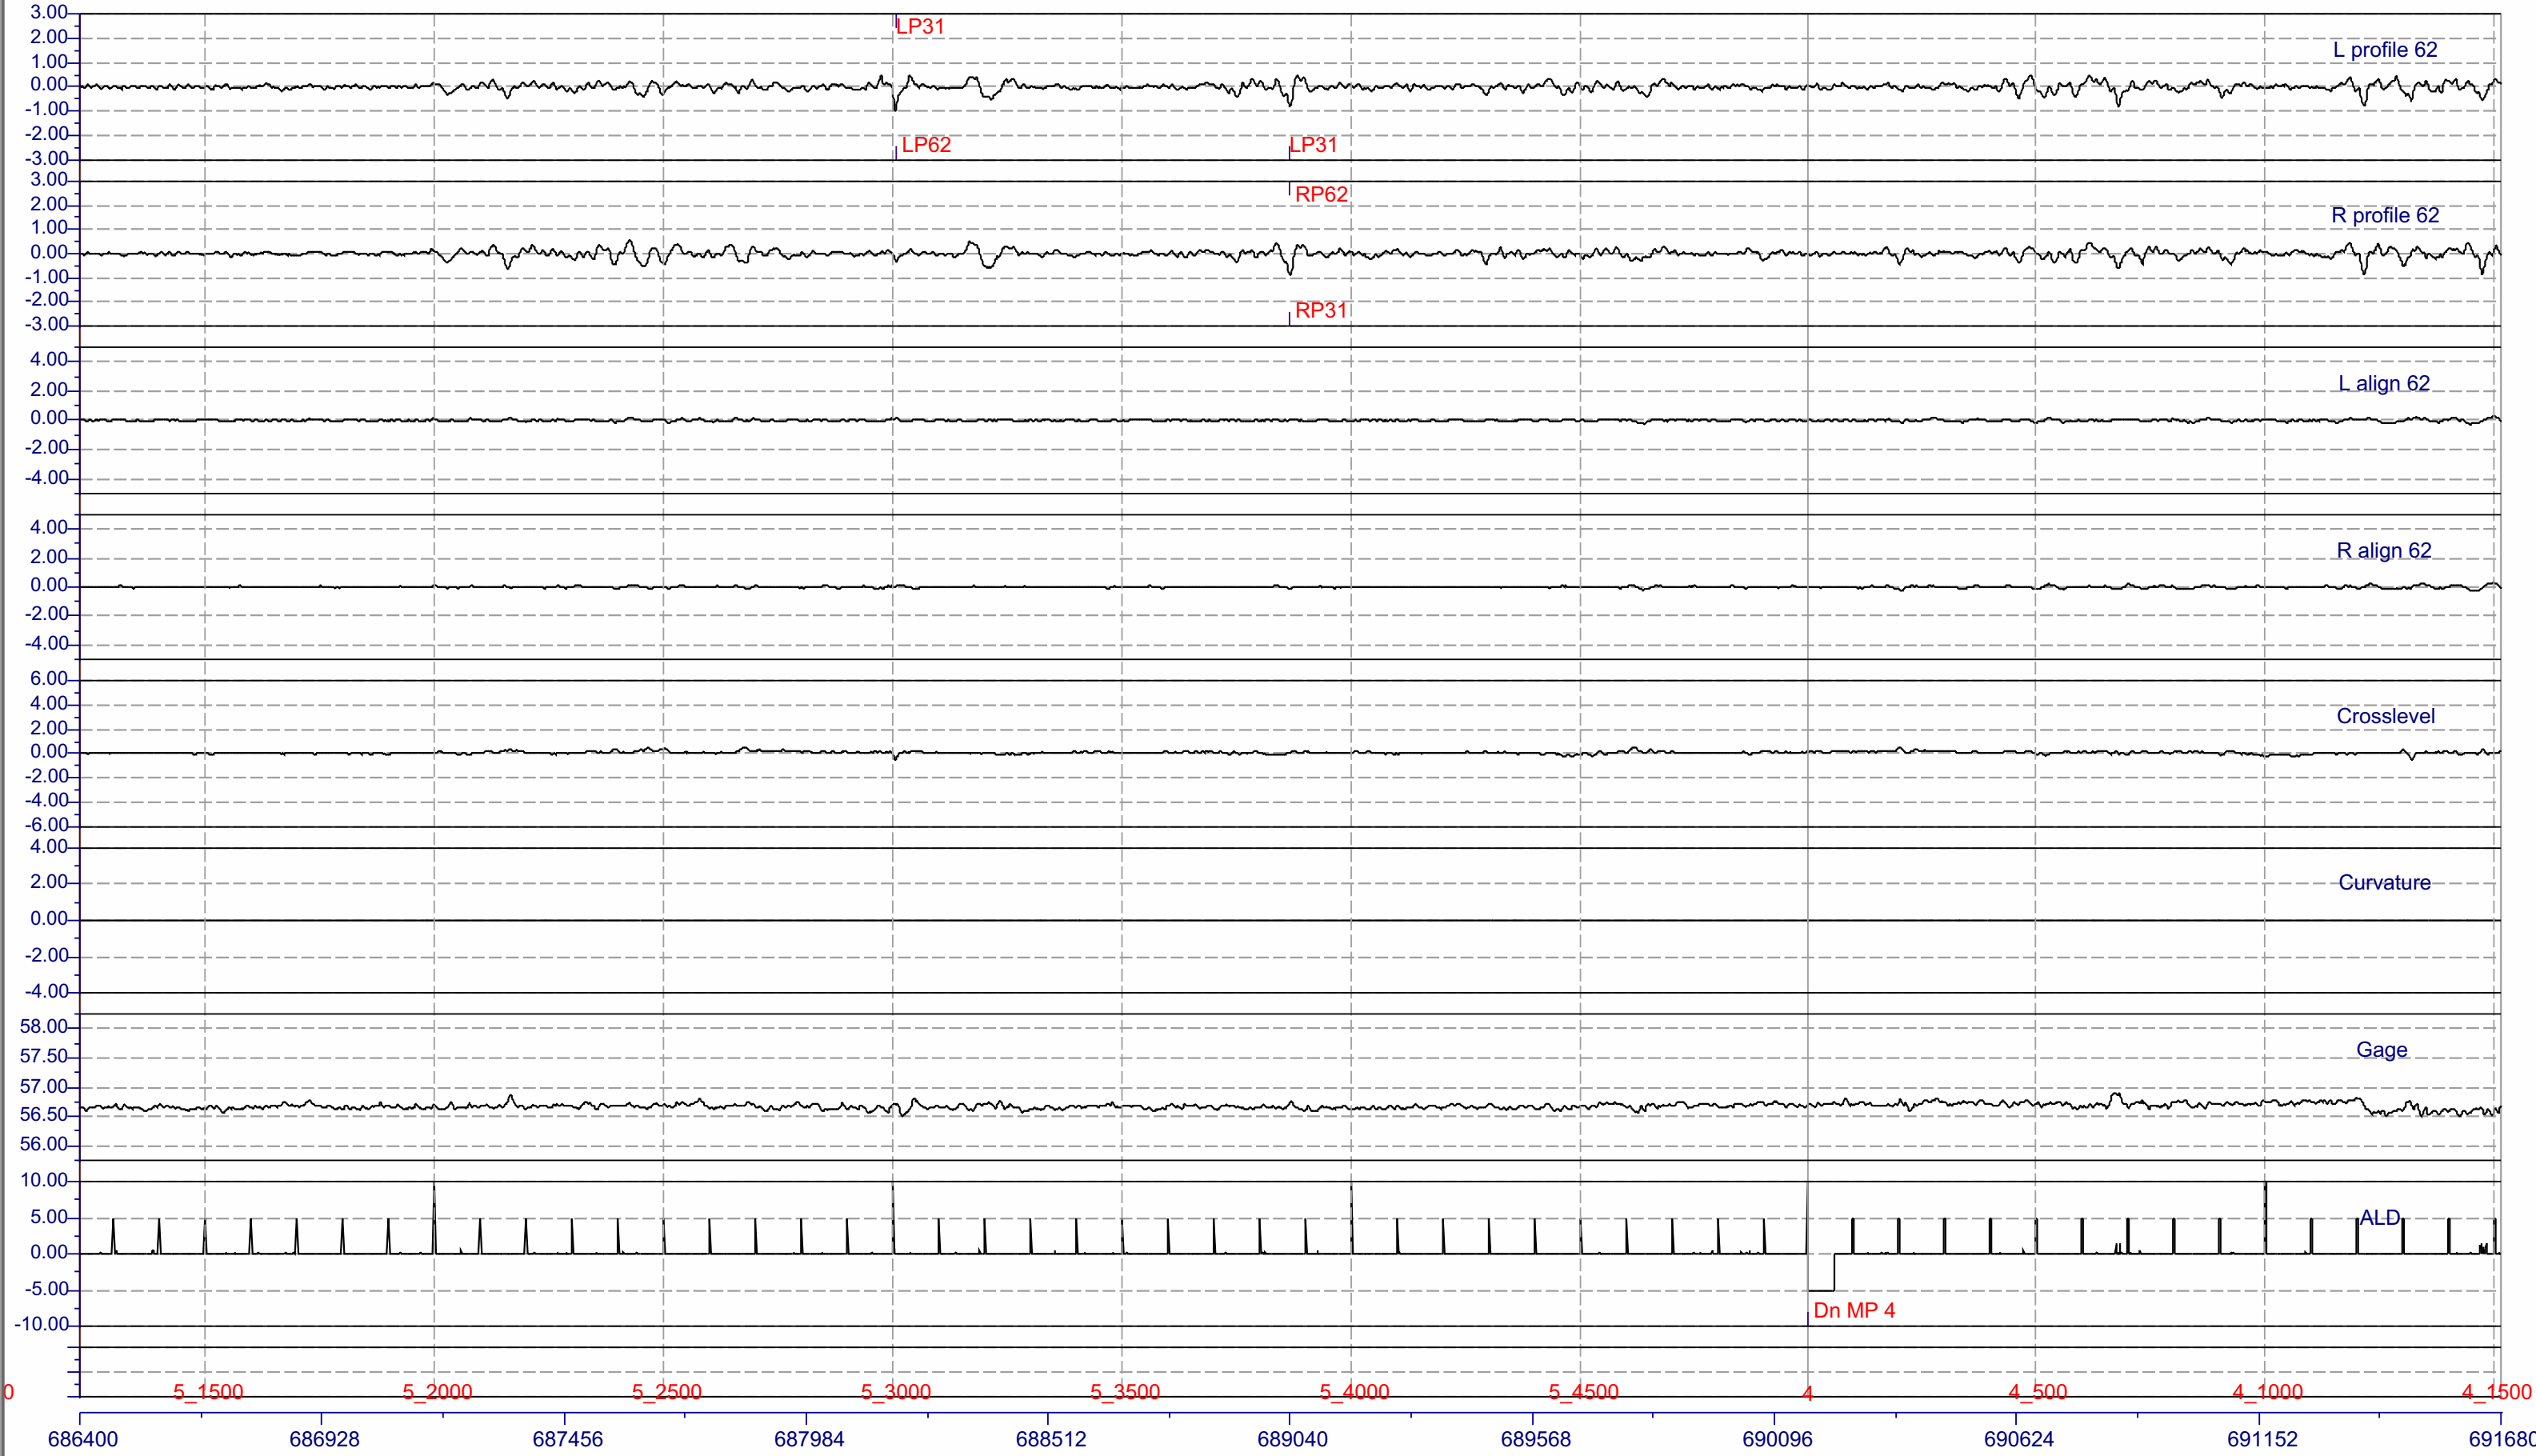

LP31

LP62

LP31

RP62

RP31

L profile 62

R profile 62

L align 62

R align 62

Crosslevel

Curvature

Gage

ALD

Dn MP 4

5_1500

5_2000

5_2500

5_3000

5_3500

5_4000

5_4500

4

4_500

4_1000

4_1500

686400 686928 687456 687984 688512 689040 689568 690096 690624 691152 691680