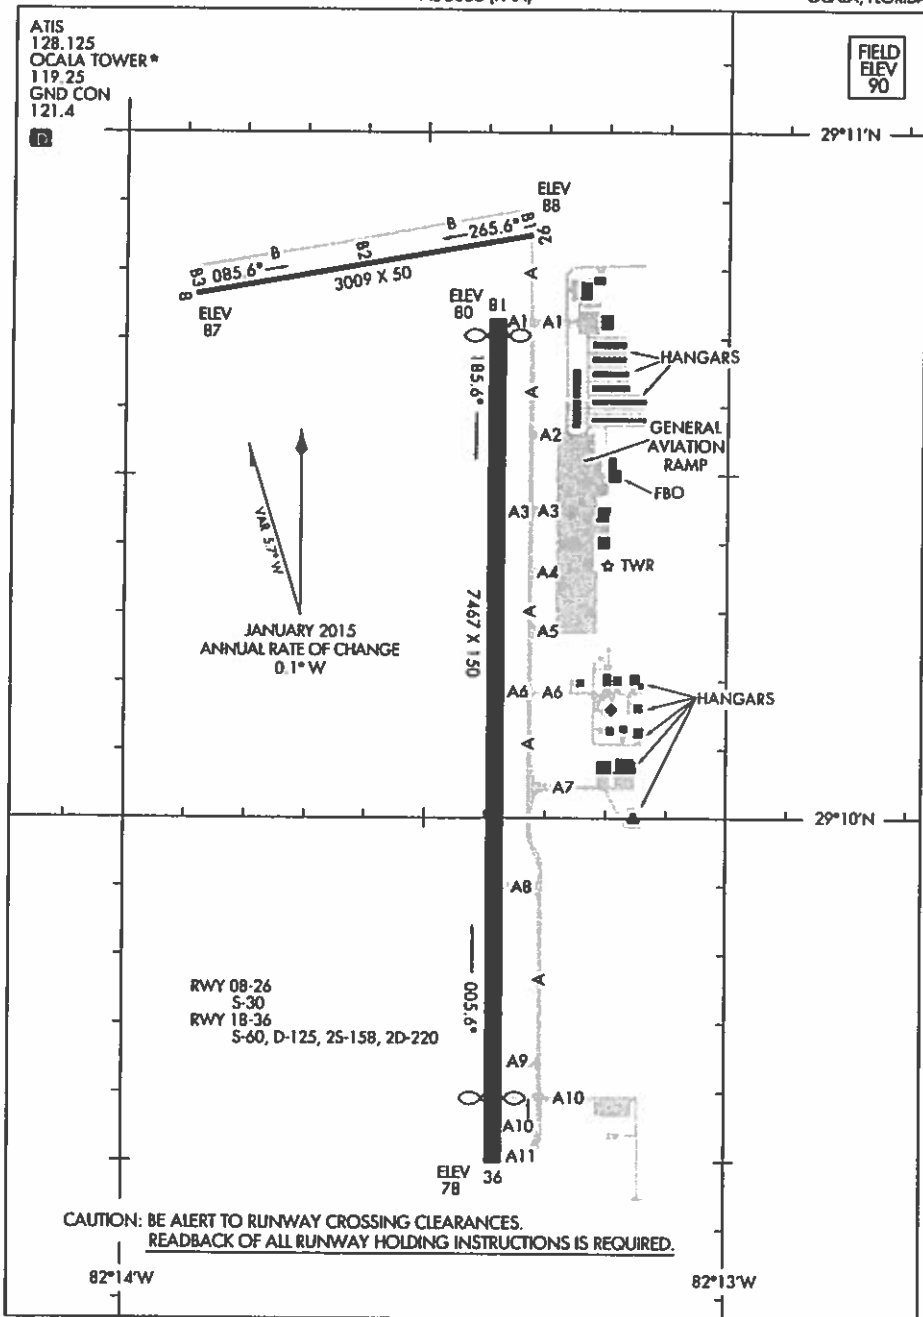

15064

AIRPORT DIAGRAM

AL-5055 (FAA)

OCALA INTL-JIM TAYLOR FIELD (OCF)
OCALA, FLORIDA

ATIS
128.125
OCALA TOWER*
119.25
GND CON
121.4

FIELD
ELEV
90

OC 9 30 APR 2015 to 28 MAY 2015

SE-3, 30 APR 2015 to 28 MAY 2015

AIRPORT DIAGRAM

15064

OCALA, FLORIDA
OCALA INTL-JIM TAYLOR FIELD (OCF)