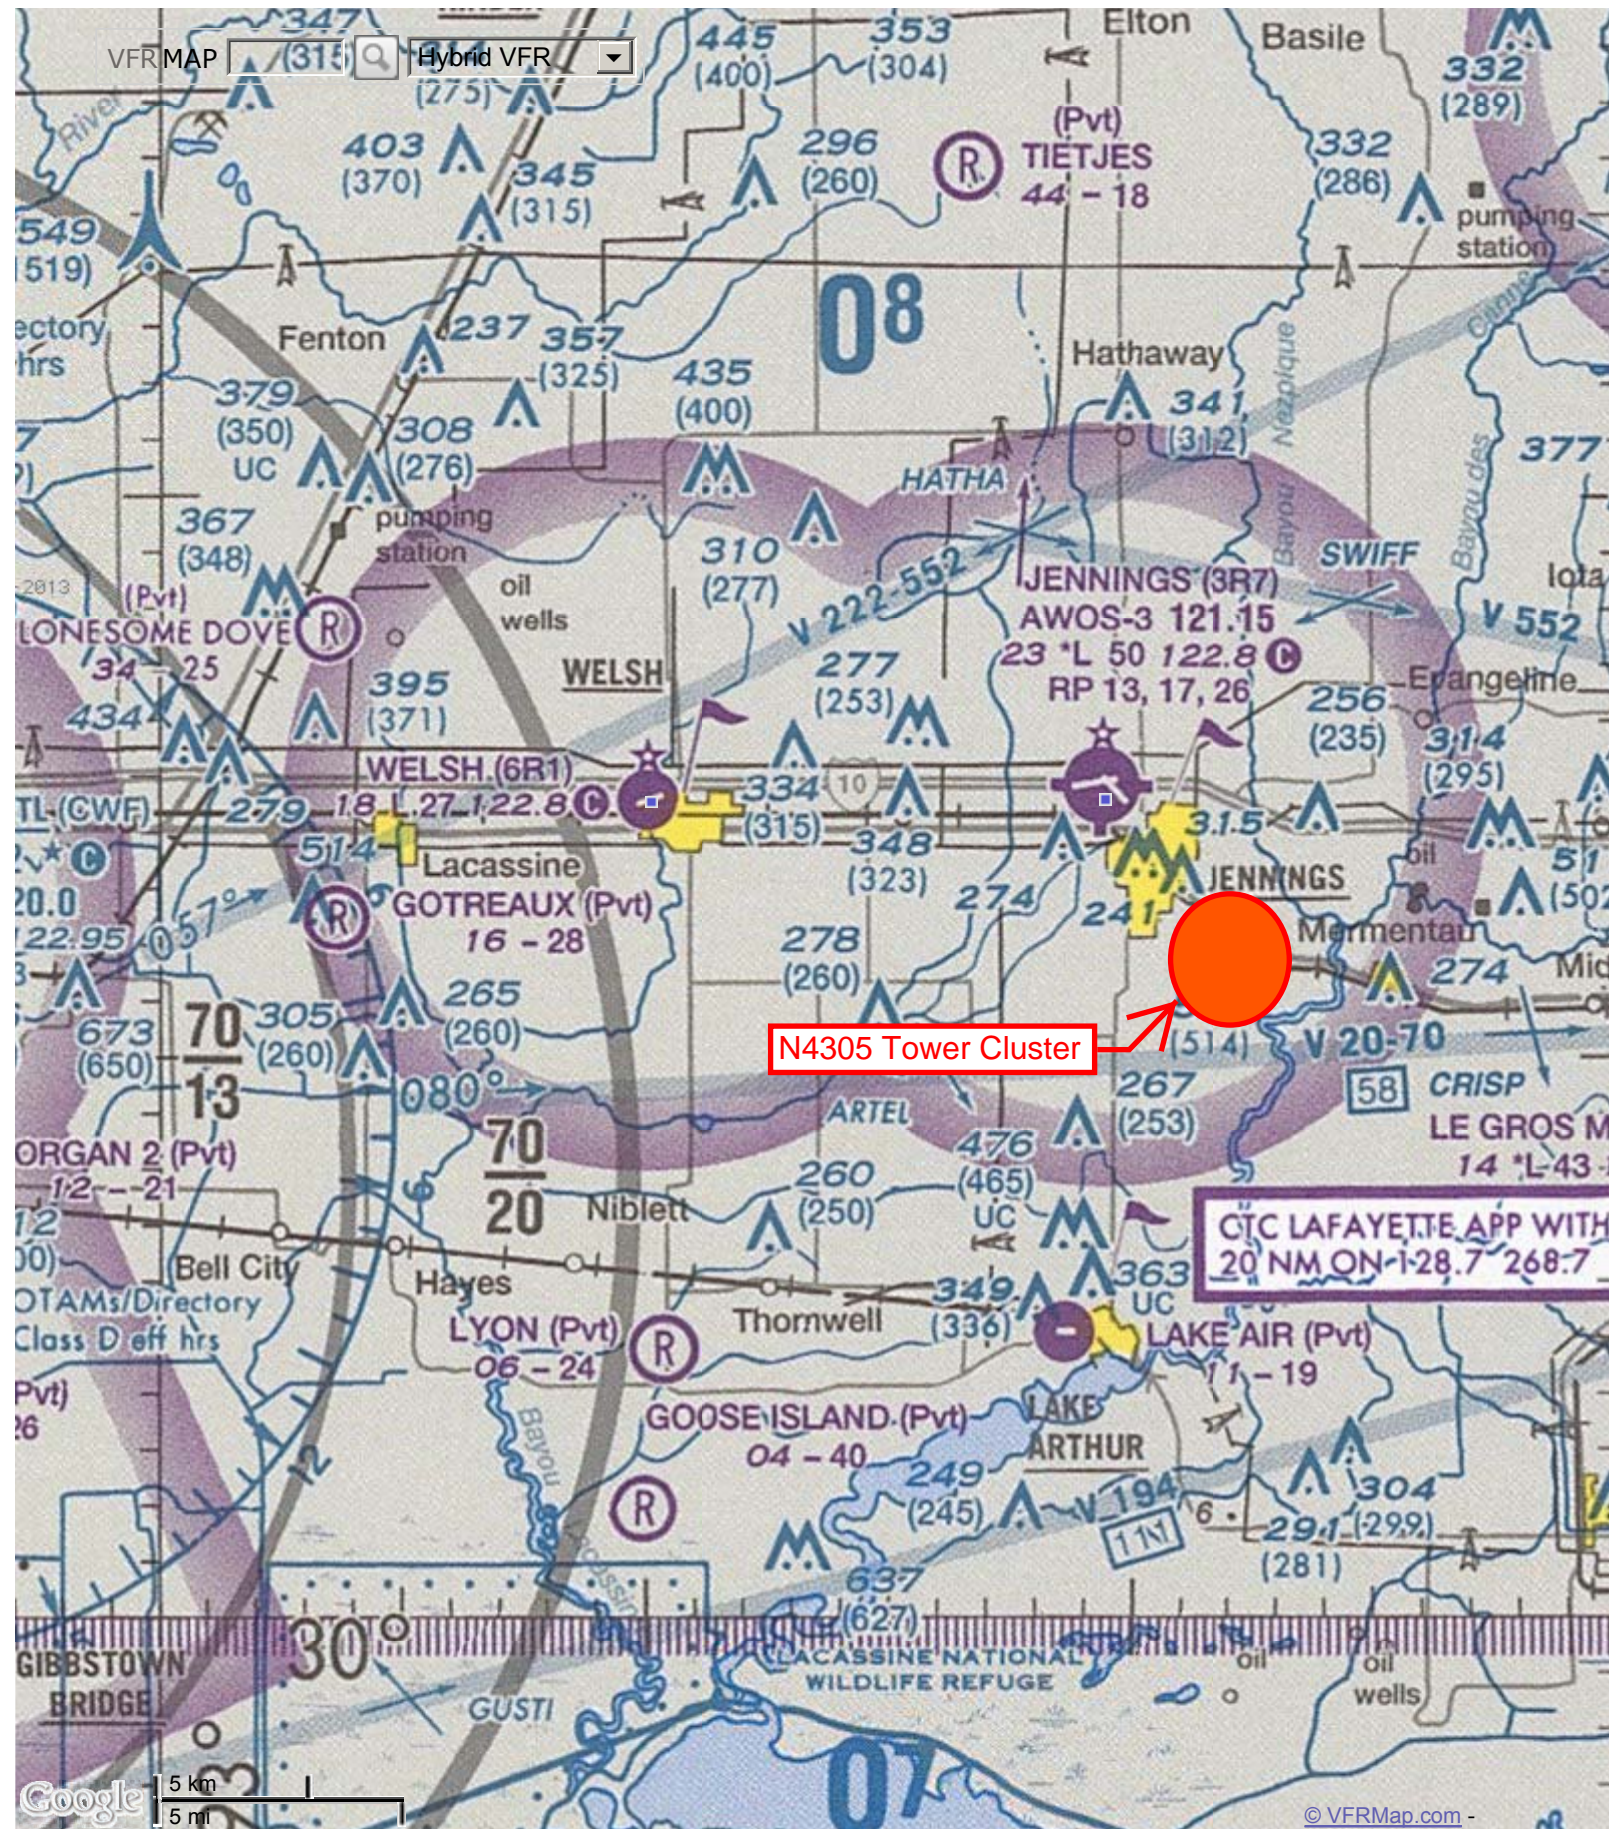

VFRMAP Hybrid VFR

N4305 Tower Cluster

CTC LAFAYETTE APP WITH 20 NM ON 128.7 268.7

Google 5 km 5 mi

© VFRMap.com

Google earth