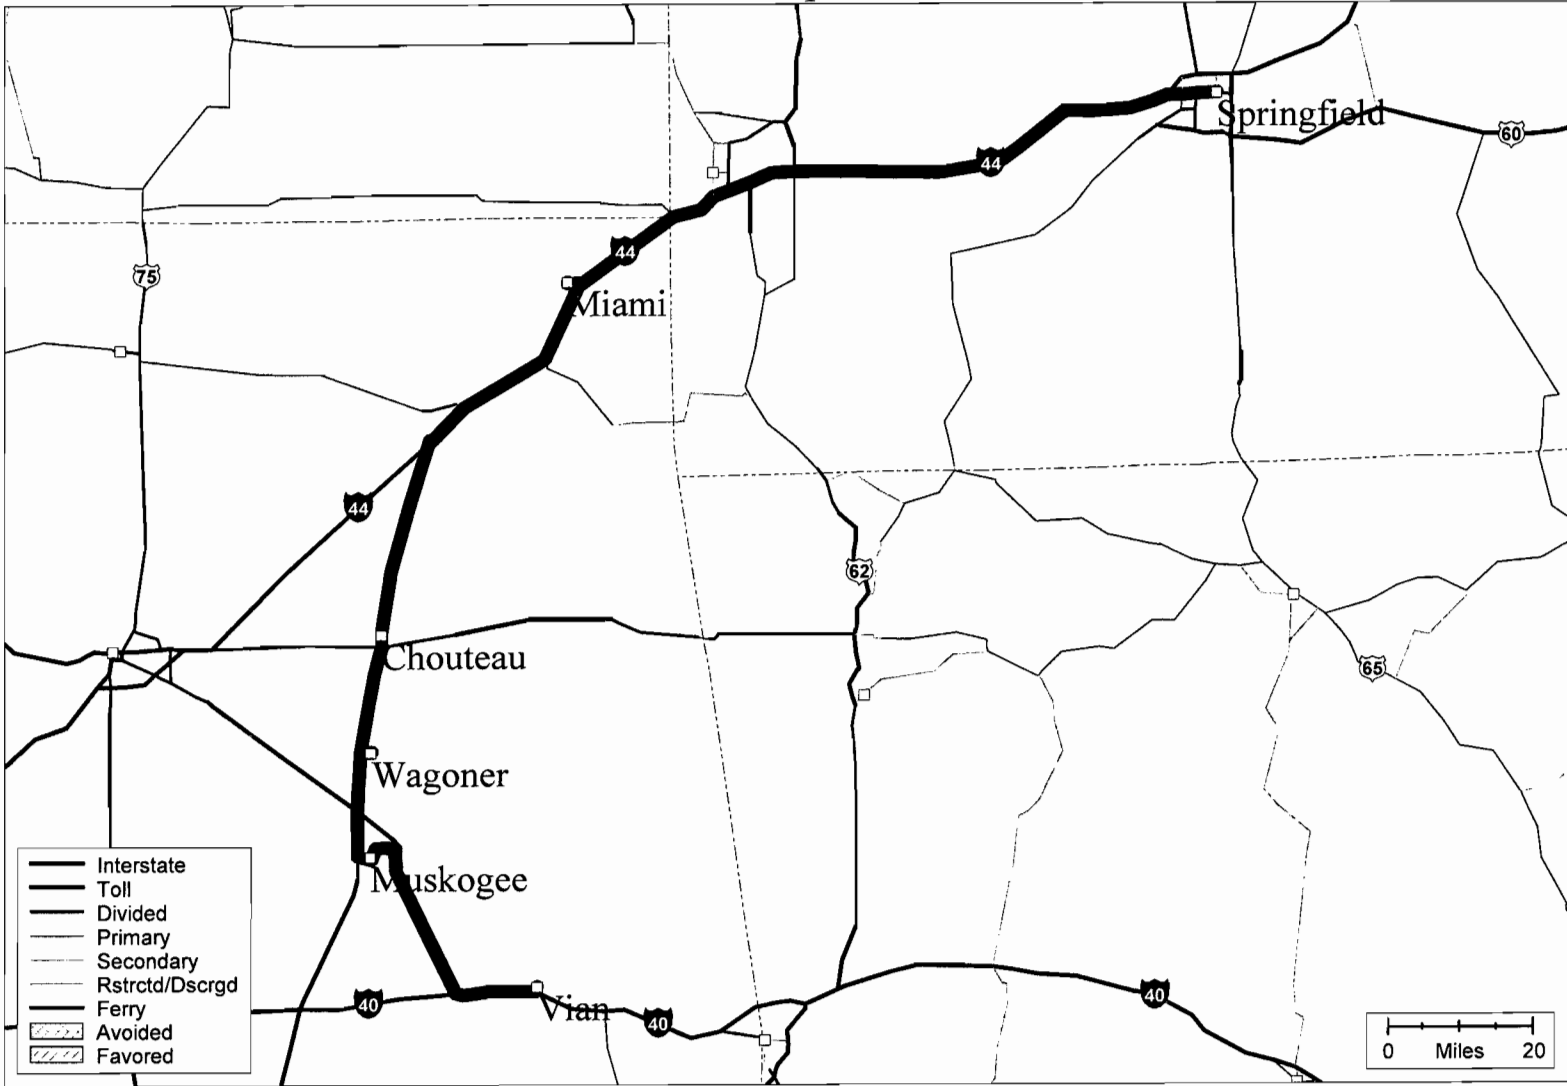

ATTACHMENT #1

ACCIDENT DAY DELIVERY ROUTE

(3 Pages)

Map

PC*MILER for Windows 2000 (c) ALK Associates, Inc. 1999 7/9/2009

65801 Springfield, MO, Greene to 65801 Springfield, MO, Greene: 6 Stops

Summary:

Miles: 458.6 Time: 7:56 Cost: 504.46

Practical Route, Borders Open

Stop	Leg Miles	Total Miles	Leg Cost	Total Cost	Leg Hours	Total Hours
65801 Springfield, MO, Greene	0.0	0.0	0.00	0.00	0:00	0:00
74337 Chouteau, OK, Mayes	155.4	155.4	170.94	170.94	2:34	2:34
74401 Muskogee, OK, Muskogee	31.5	186.9	34.65	205.59	0:41	3:15
74962 Vian, OK, Sequoyah	40.4	227.3	44.44	250.03	0:40	3:56
74401 Muskogee, OK, Muskogee	40.4	267.7	44.44	294.47	0:40	4:36
74467 Wagoner, OK, Wagoner	18.0	285.7	19.80	314.27	0:25	5:01
74337 Chouteau, OK, Mayes	17.5	303.2	19.25	333.52	0:21	5:22
65801 Springfield, MO, Greene	155.4	458.6	170.94	504.46	2:34	7:56