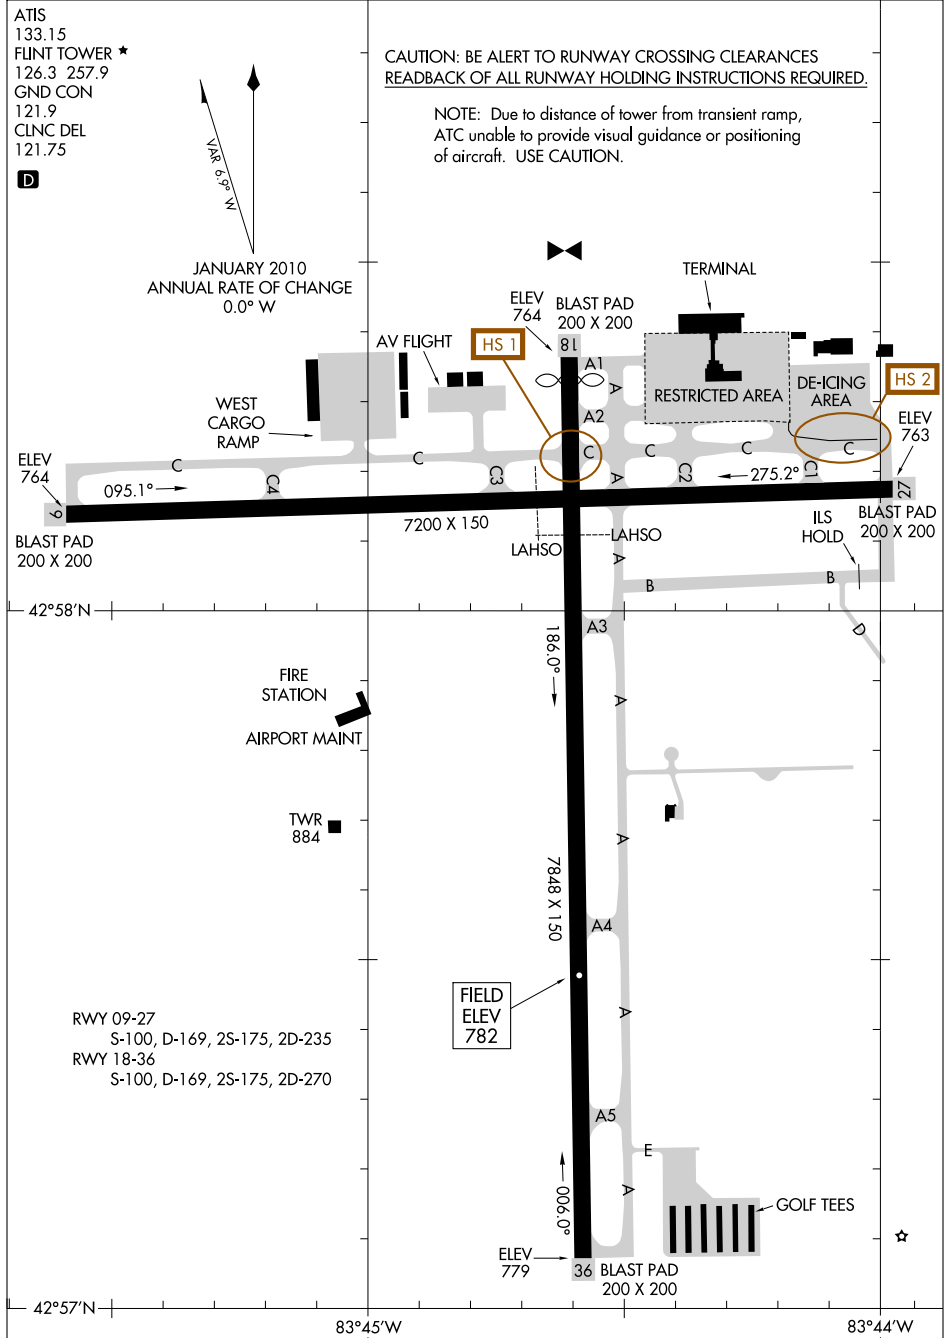

12264

AIRPORT DIAGRAM

FLINT / BISHOP INTL (FNT)
FLINT, MICHIGAN

AL-618 (FAA)

EC-1, 18 OCT 2012 to 15 NOV 2012

EC-1, 18 OCT 2012 to 15 NOV 2012

AIRPORT DIAGRAM

12264

FLINT, MICHIGAN
FLINT / BISHOP INTL (FNT)