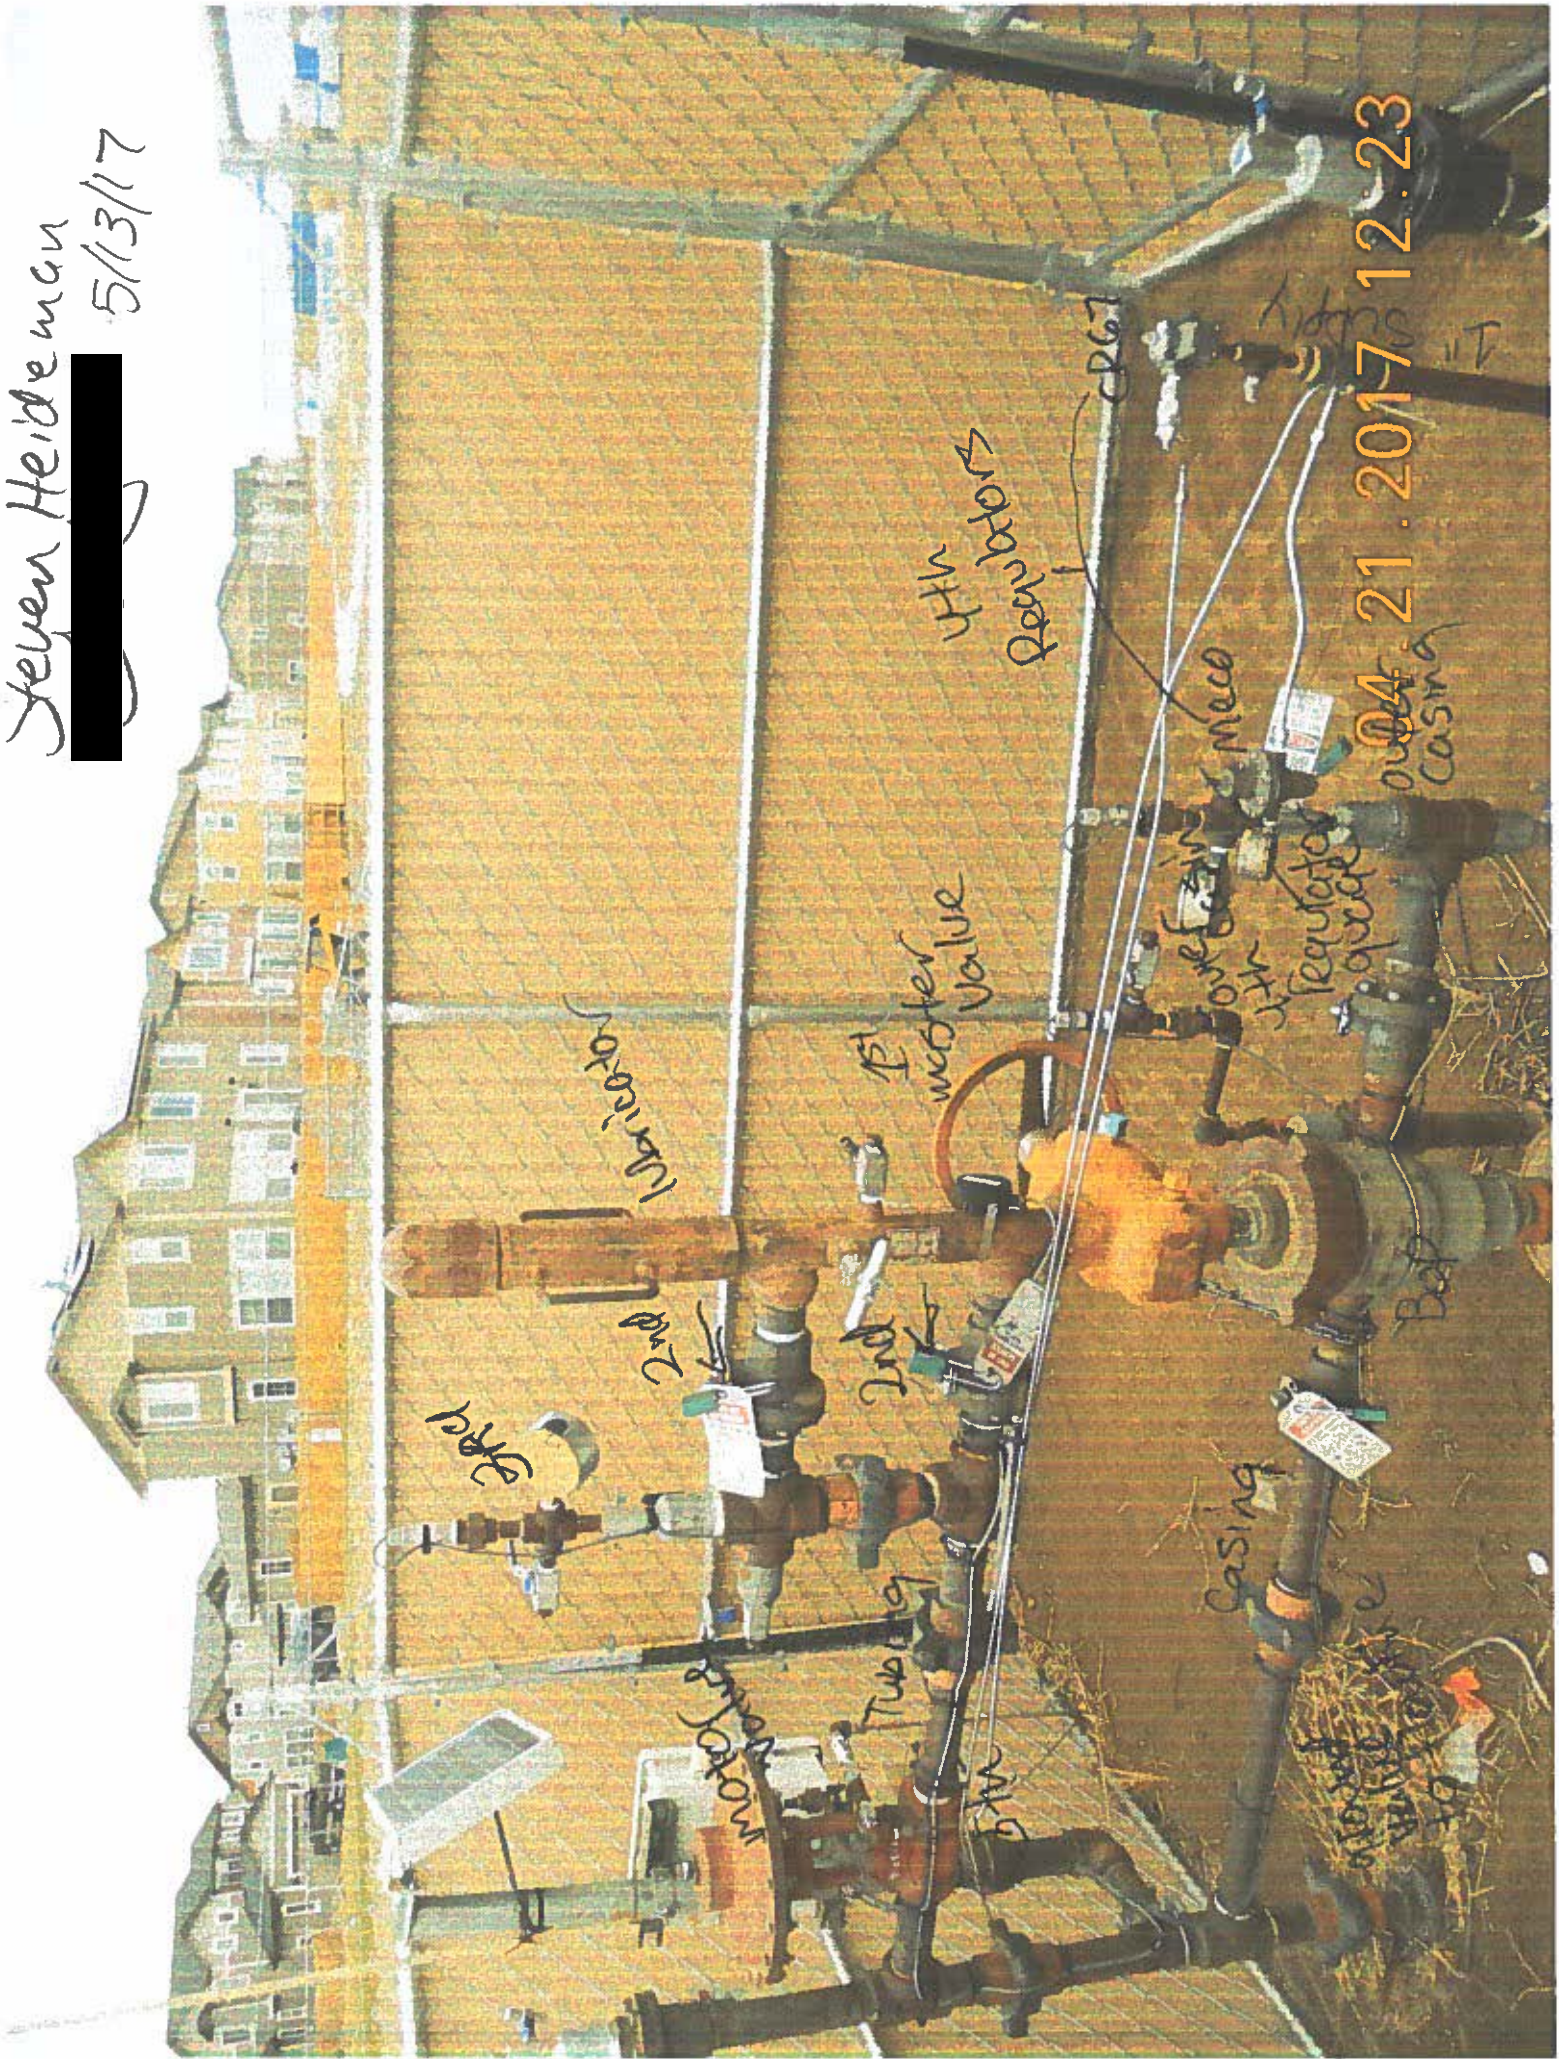

Steven Heidemeyer
5/15/17

Steven Heideman
5/13/17

04 21 2017 12:23

CASINO

Motor Switch
Tubing
Casing
HR
Regulators
Meco
CP67
Bea

Indicator

2nd

1st