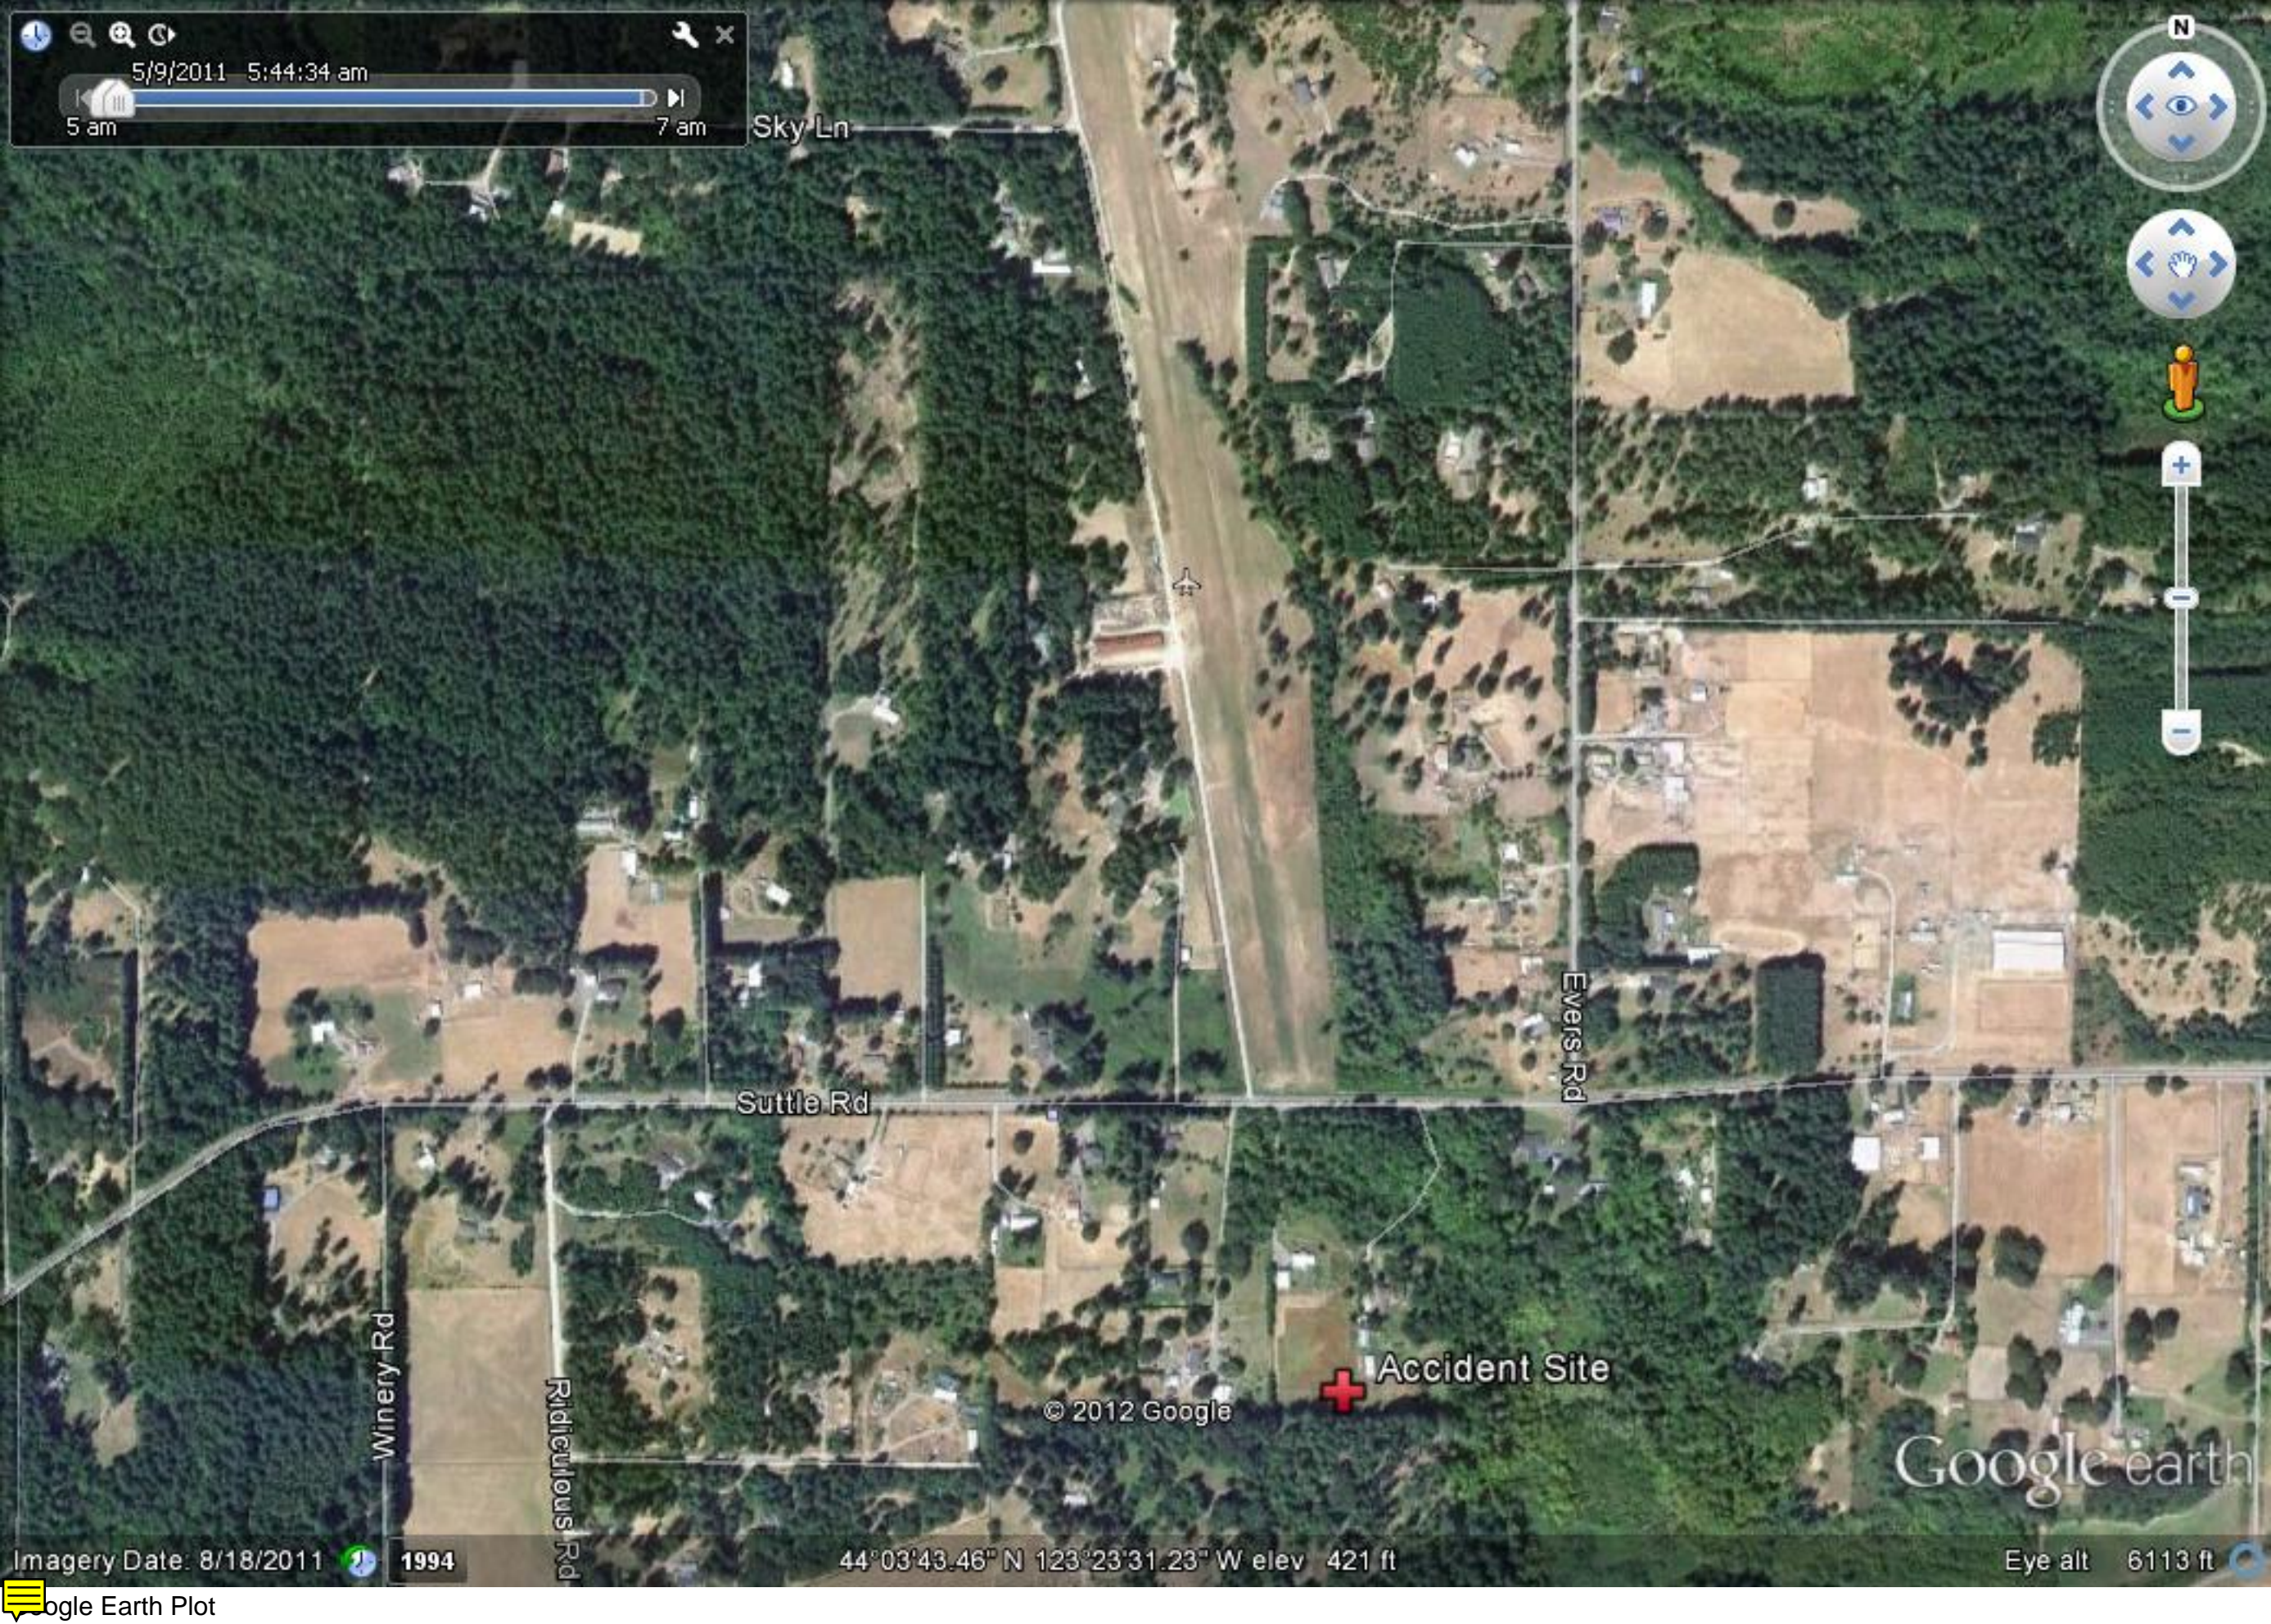

5/9/2011 5:44:34 am
5 am 7 am

Navigation controls including a compass, a hand icon for panning, a person icon for street view, and a vertical zoom slider with plus and minus buttons.

Sky Ln

Suttle Rd

Evers Rd

Winery Rd

Ridiculous Rd

Accident Site

© 2012 Google

Google earth

Imagery Date: 8/18/2011 1994

44°03'43.46" N 123°23'31.23" W elev 421 ft

Eye alt 6113 ft