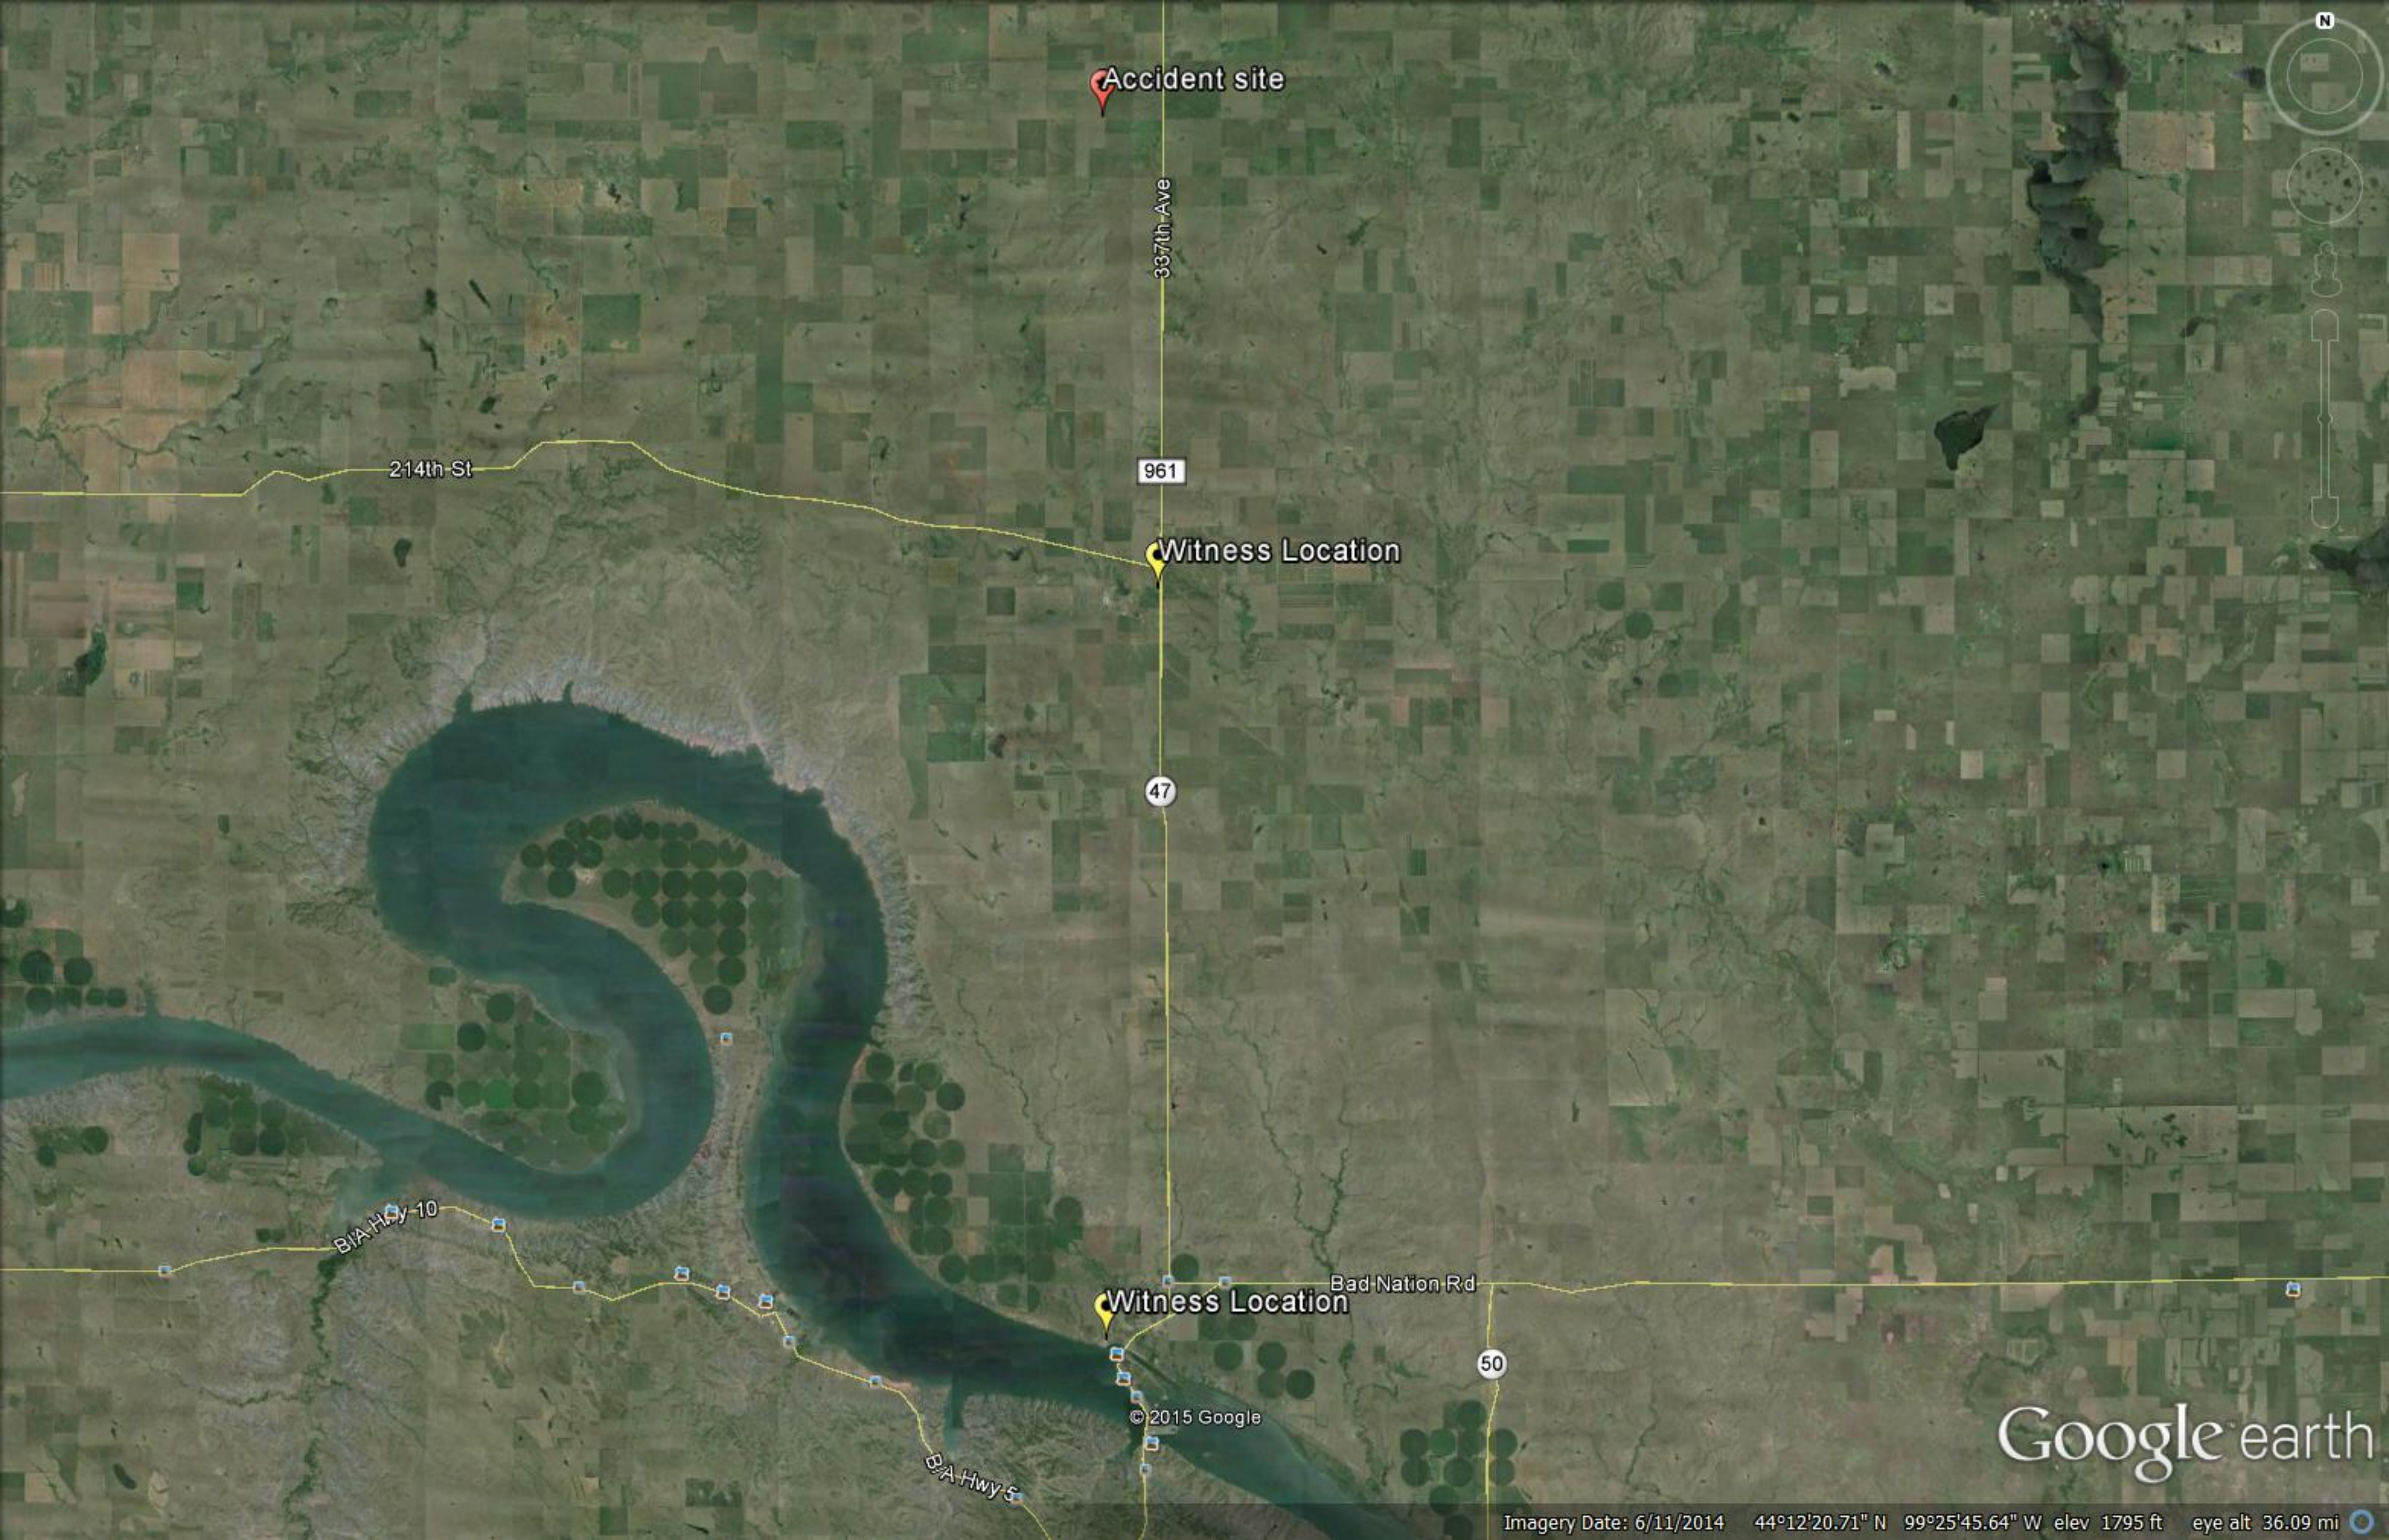

Highmore, SD

Accident site

South Dakota

Wyoming

Iowa

Nebraska

Illinois

Colorado

Hughes

Accident site

Witness Location

Buffalo

Witness Location

Fort Thompson

Wessington S

Jerauld

South Dakota

© 2015 Google
Image Landsat

Google earth

Imagery Date: 4/9/2013 44°16'02.98" N 99°12'08.09" W elev 1868 ft eye alt 66.90 mi

Accident site

337th Ave

214th St

961

Witness Location

47

Witness Location

Bad Nation Rd

50

BIA Hwy 10

PA Hwy 5

© 2015 Google