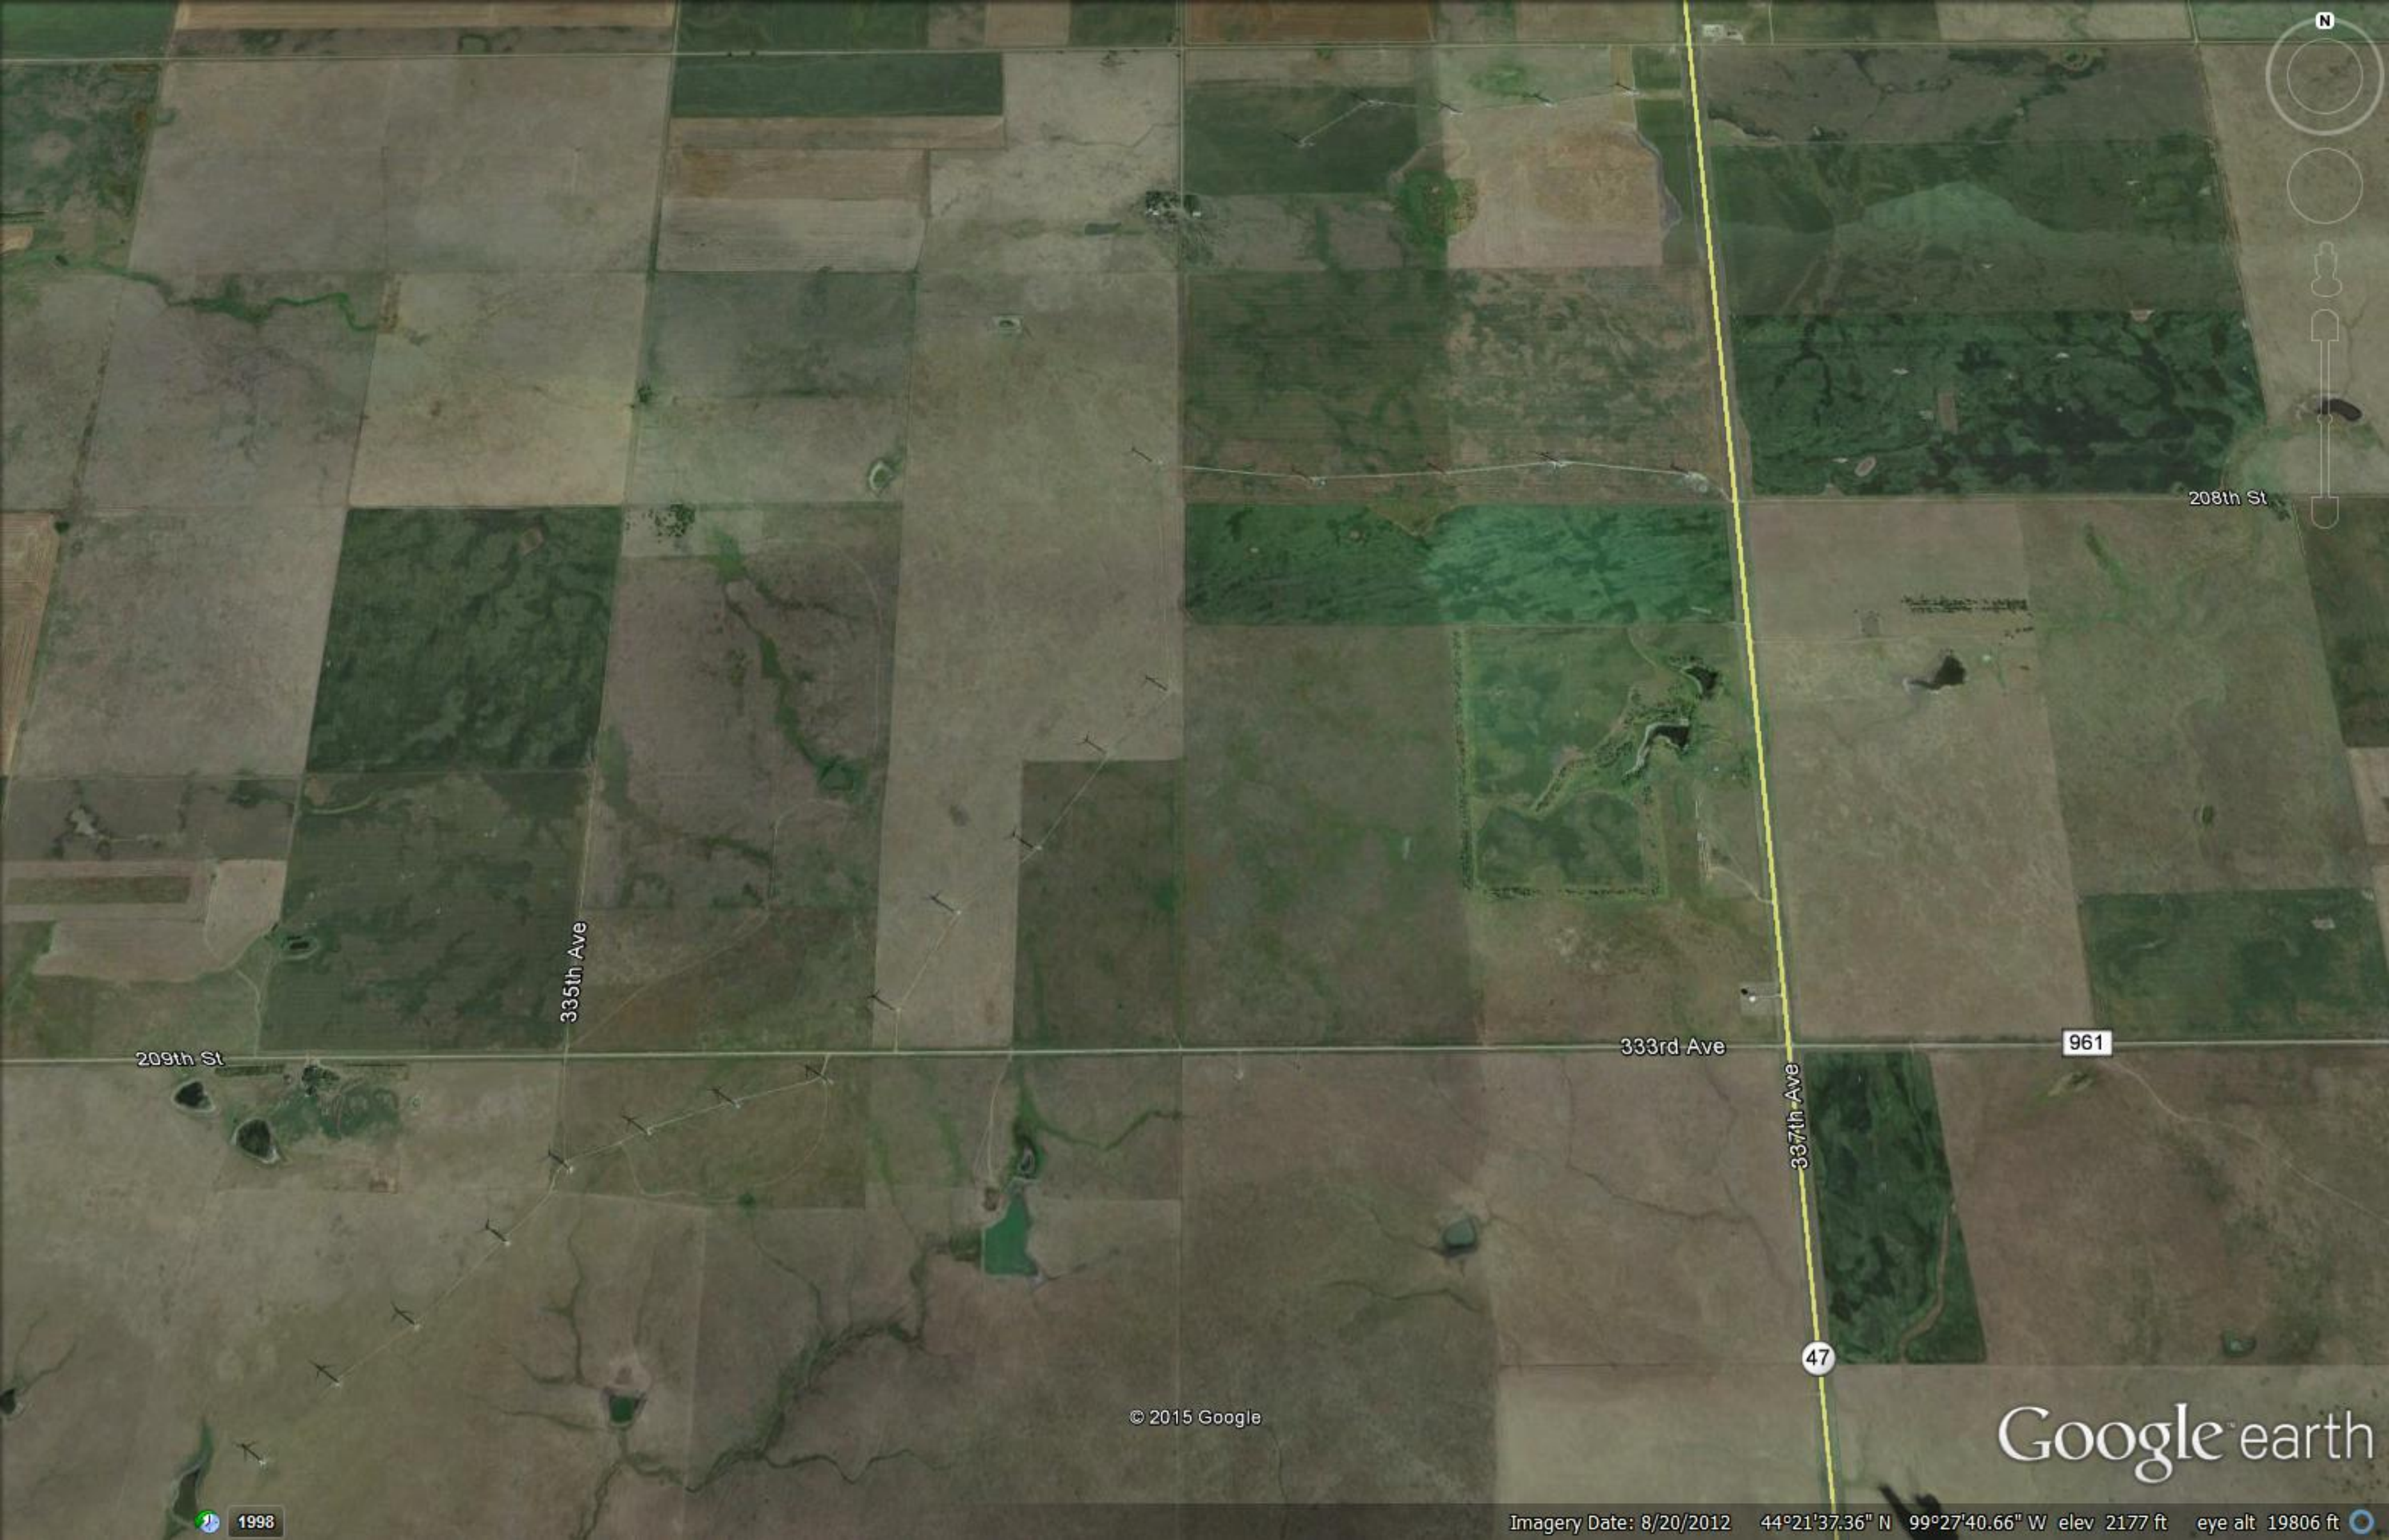

South Dakota

© 2015 Google
Image Landsat

Google earth

Imagery Date: 4/9/2013 44°16'02.98" N 99°12'08.09" W elev 1868 ft eye alt 66.90 mi

Accident site

337th Ave

214th St

961

Witness Location

47

Witness Location

Bad Nation Rd

50

BIA Hwy 10

PA Hwy 5

© 2015 Google

Google earth

Imagery Date: 6/11/2014 44°12'20.71" N 99°25'45.64" W elev 1795 ft eye alt 36.09 mi

208th St

335th Ave

209th St

333rd Ave

961

337th Ave

47

© 2015 Google

Google earth

1998

Imagery Date: 8/20/2012 44°21'37.36" N 99°27'40.66" W elev 2177 ft eye alt 19806 ft