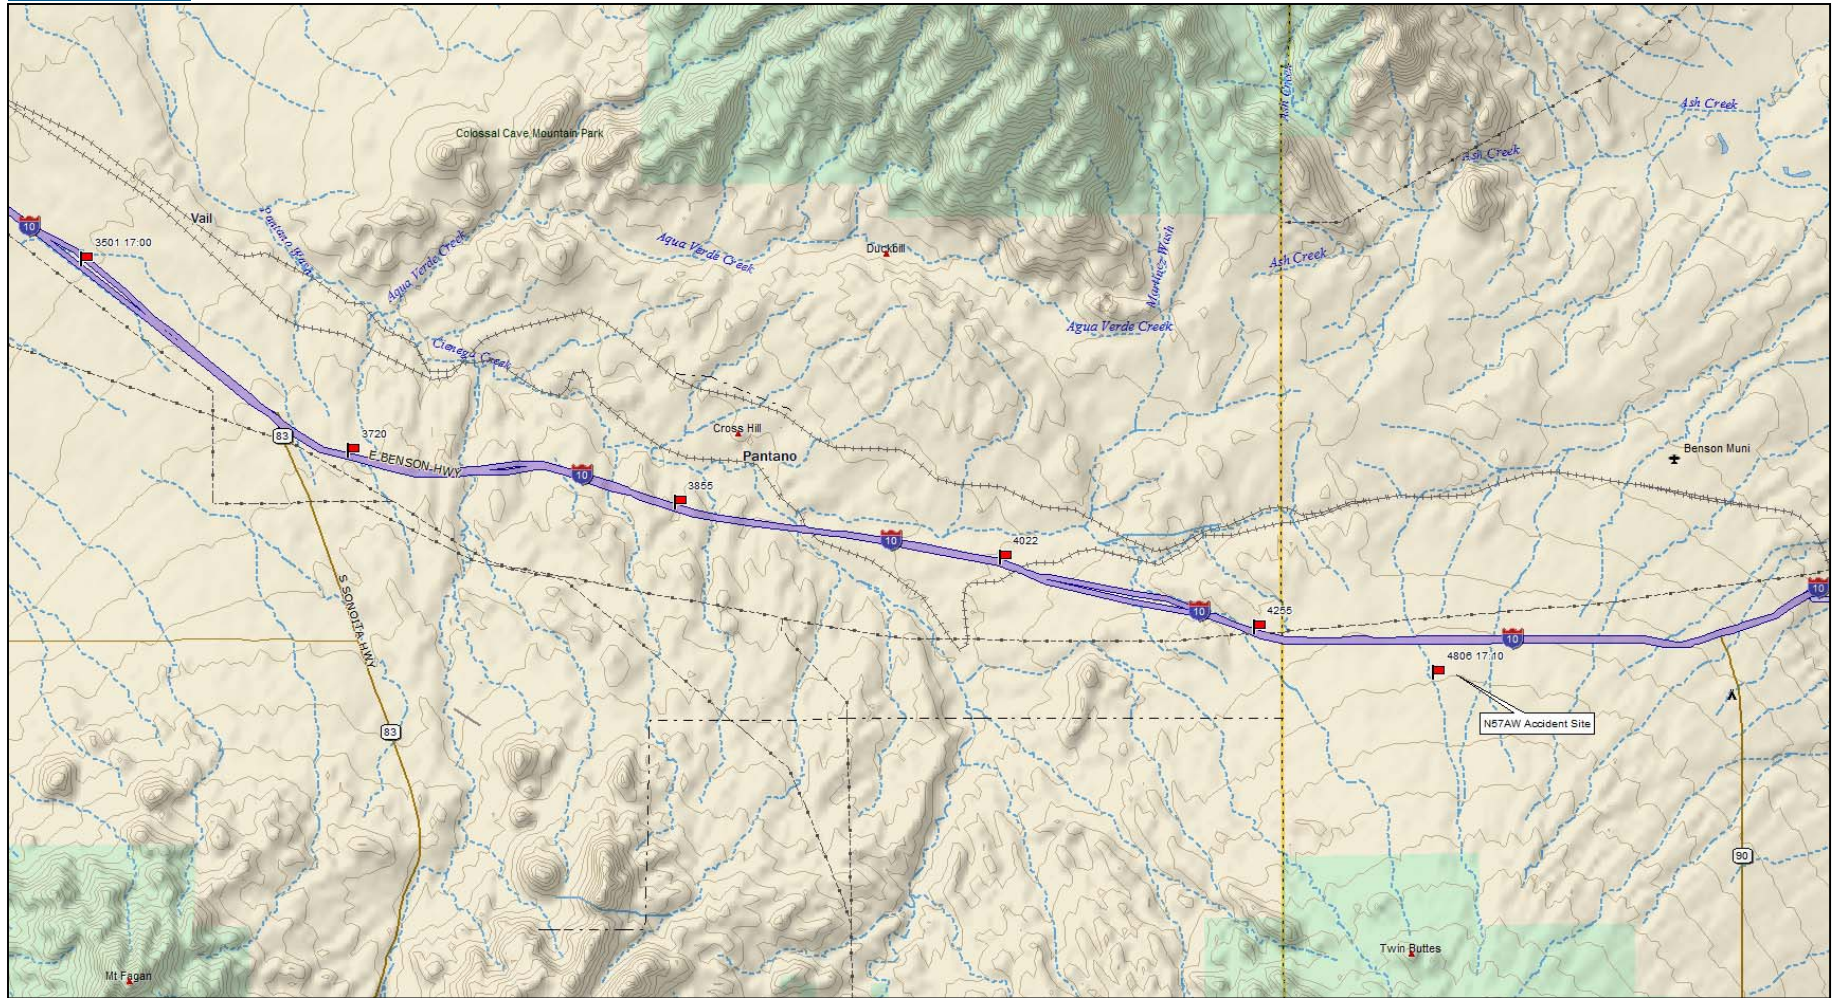

Flags marked with altitude and time every 10 min.

Data use subject to license.

© DeLorme. XMap® 7.

www.delorme.com

Data Zoom 10-6

Flags marked with altitude and time every 10 min.

Time	Location	Address	Longitude	Latitude	Heading	Direction	Altitude (ft)	Velocity (knots)	Odometer (nm)	Event
12/31/2014 15:50			112° 17' 51" W	33° 31' 42" N	206	SSW	0	1	105173.413	
12/31/2014 15:53			112° 17' 39" W	33° 31' 28" N	164	SSE	1165	69	105173.706	Departure
12/31/2014 15:53			112° 17' 35" W	33° 31' 16" N	162	SSE	1263	76	105173.904	
12/31/2014 15:55			112° 15' 34" W	33° 28' 0" N	153	SSE	1496	103	105177.589	
12/31/2014 15:58			112° 13' 30" W	33° 24' 44" N	148	SSE	1486	109	105181.285	
12/31/2014 16:00			112° 11' 7" W	33° 21' 24" N	145	South East	1624	108	105185.174	
12/31/2014 16:02			112° 8' 9" W	33° 18' 33" N	139	South East	1877	111	105188.961	
12/31/2014 16:04			112° 5' 2" W	33° 15' 31" N	142	South East	1745	110	105192.958	
12/31/2014 16:06			112° 2' 1" W	33° 12' 40" N	141	South East	1693	109	105196.781	
12/31/2014 16:08			111° 59' 13" W	33° 9' 43" N	141	South East	1749	108	105200.547	
12/31/2014 16:10			111° 56' 10" W	33° 6' 44" N	142	South East	1808	113	105204.478	
12/31/2014 16:12			111° 53' 16" W	33° 3' 49" N	138	South East	1903	105	105208.292	
12/31/2014 16:15			111° 50' 15" W	33° 0' 54" N	135	South East	2260	109	105212.156	
12/31/2014 16:17			111° 46' 48" W	32° 58' 7" N	132	South East	1952	118	105216.176	
12/31/2014 16:19			111° 43' 21" W	32° 55' 13" N	131	South East	1775	116	105220.281	
12/31/2014 16:21			111° 40' 3" W	32° 52' 14" N	140	South East	1870	117	105224.357	
12/31/2014 16:23			111° 36' 42" W	32° 49' 10" N	144	South East	1913	109	105228.535	
12/31/2014 16:25			111° 34' 23" W	32° 45' 43" N	149	SSE	1932	113	105232.488	
12/31/2014 16:28			111° 30' 43" W	32° 43' 16" N	122	ESE	1949	111	105236.442	
12/31/2014 16:30			111° 26' 58" W	32° 41' 4" N	127	South East	2057	107	105240.289	
12/31/2014 16:32			111° 23' 30" W	32° 38' 36" N	137	South East	2215	107	105244.128	
12/31/2014 16:34			111° 20' 36" W	32° 35' 35" N	144	South East	2234	109	105248.013	
12/31/2014 16:36			111° 17' 59" W	32° 32' 31" N	143	South East	2306	109	105251.802	
12/31/2014 16:38			111° 15' 16" W	32° 29' 24" N	138	South East	2346	107	105255.681	
12/31/2014 16:40			111° 11' 51" W	32° 26' 53" N	130	South East	2303	108	105259.505	
12/31/2014 16:43			111° 8' 22" W	32° 24' 23" N	129	South East	2352	108	105263.369	
12/31/2014 16:45			111° 5' 25" W	32° 21' 31" N	140	South East	2470	108	105267.177	
12/31/2014 16:47			111° 2' 29" W	32° 18' 28" N	148	SSE	2523	111	105271.117	
12/31/2014 16:49			110° 59' 50" W	32° 15' 19" N	142	South East	2631	112	105274.981	
12/31/2014 16:51			110° 58' 34" W	32° 11' 36" N	142	South East	2736	107	105278.86	
12/31/2014 16:53			110° 54' 46" W	32° 9' 33" N	123	ESE	2887	107	105282.68	
12/31/2014 16:55			110° 51' 33" W	32° 6' 57" N	129	South East	3114	109	105286.448	
12/31/2014 16:57			110° 47' 59" W	32° 4' 40" N	127	South East	3278	106	105290.235	
12/31/2014 17:00			110° 44' 17" W	32° 2' 21" N	127	South East	3501	109	105294.149	
12/31/2014 17:02			110° 40' 28" W	32° 0' 1" N	104	ESE	3720	111	105298.153	
12/31/2014 17:04			110° 35' 46" W	31° 59' 23" N	108	ESE	3855	114	105302.185	
12/31/2014 17:06			110° 31' 7" W	31° 58' 43" N	107	ESE	4022	110	105306.202	
12/31/2014 17:08			110° 27' 28" W	31° 57' 52" N	105	ESE	4255	84	105309.416	
12/31/2014 17:10			110° 24' 54" W	31° 57' 19" N	307	North West	4806	62	105311.671	