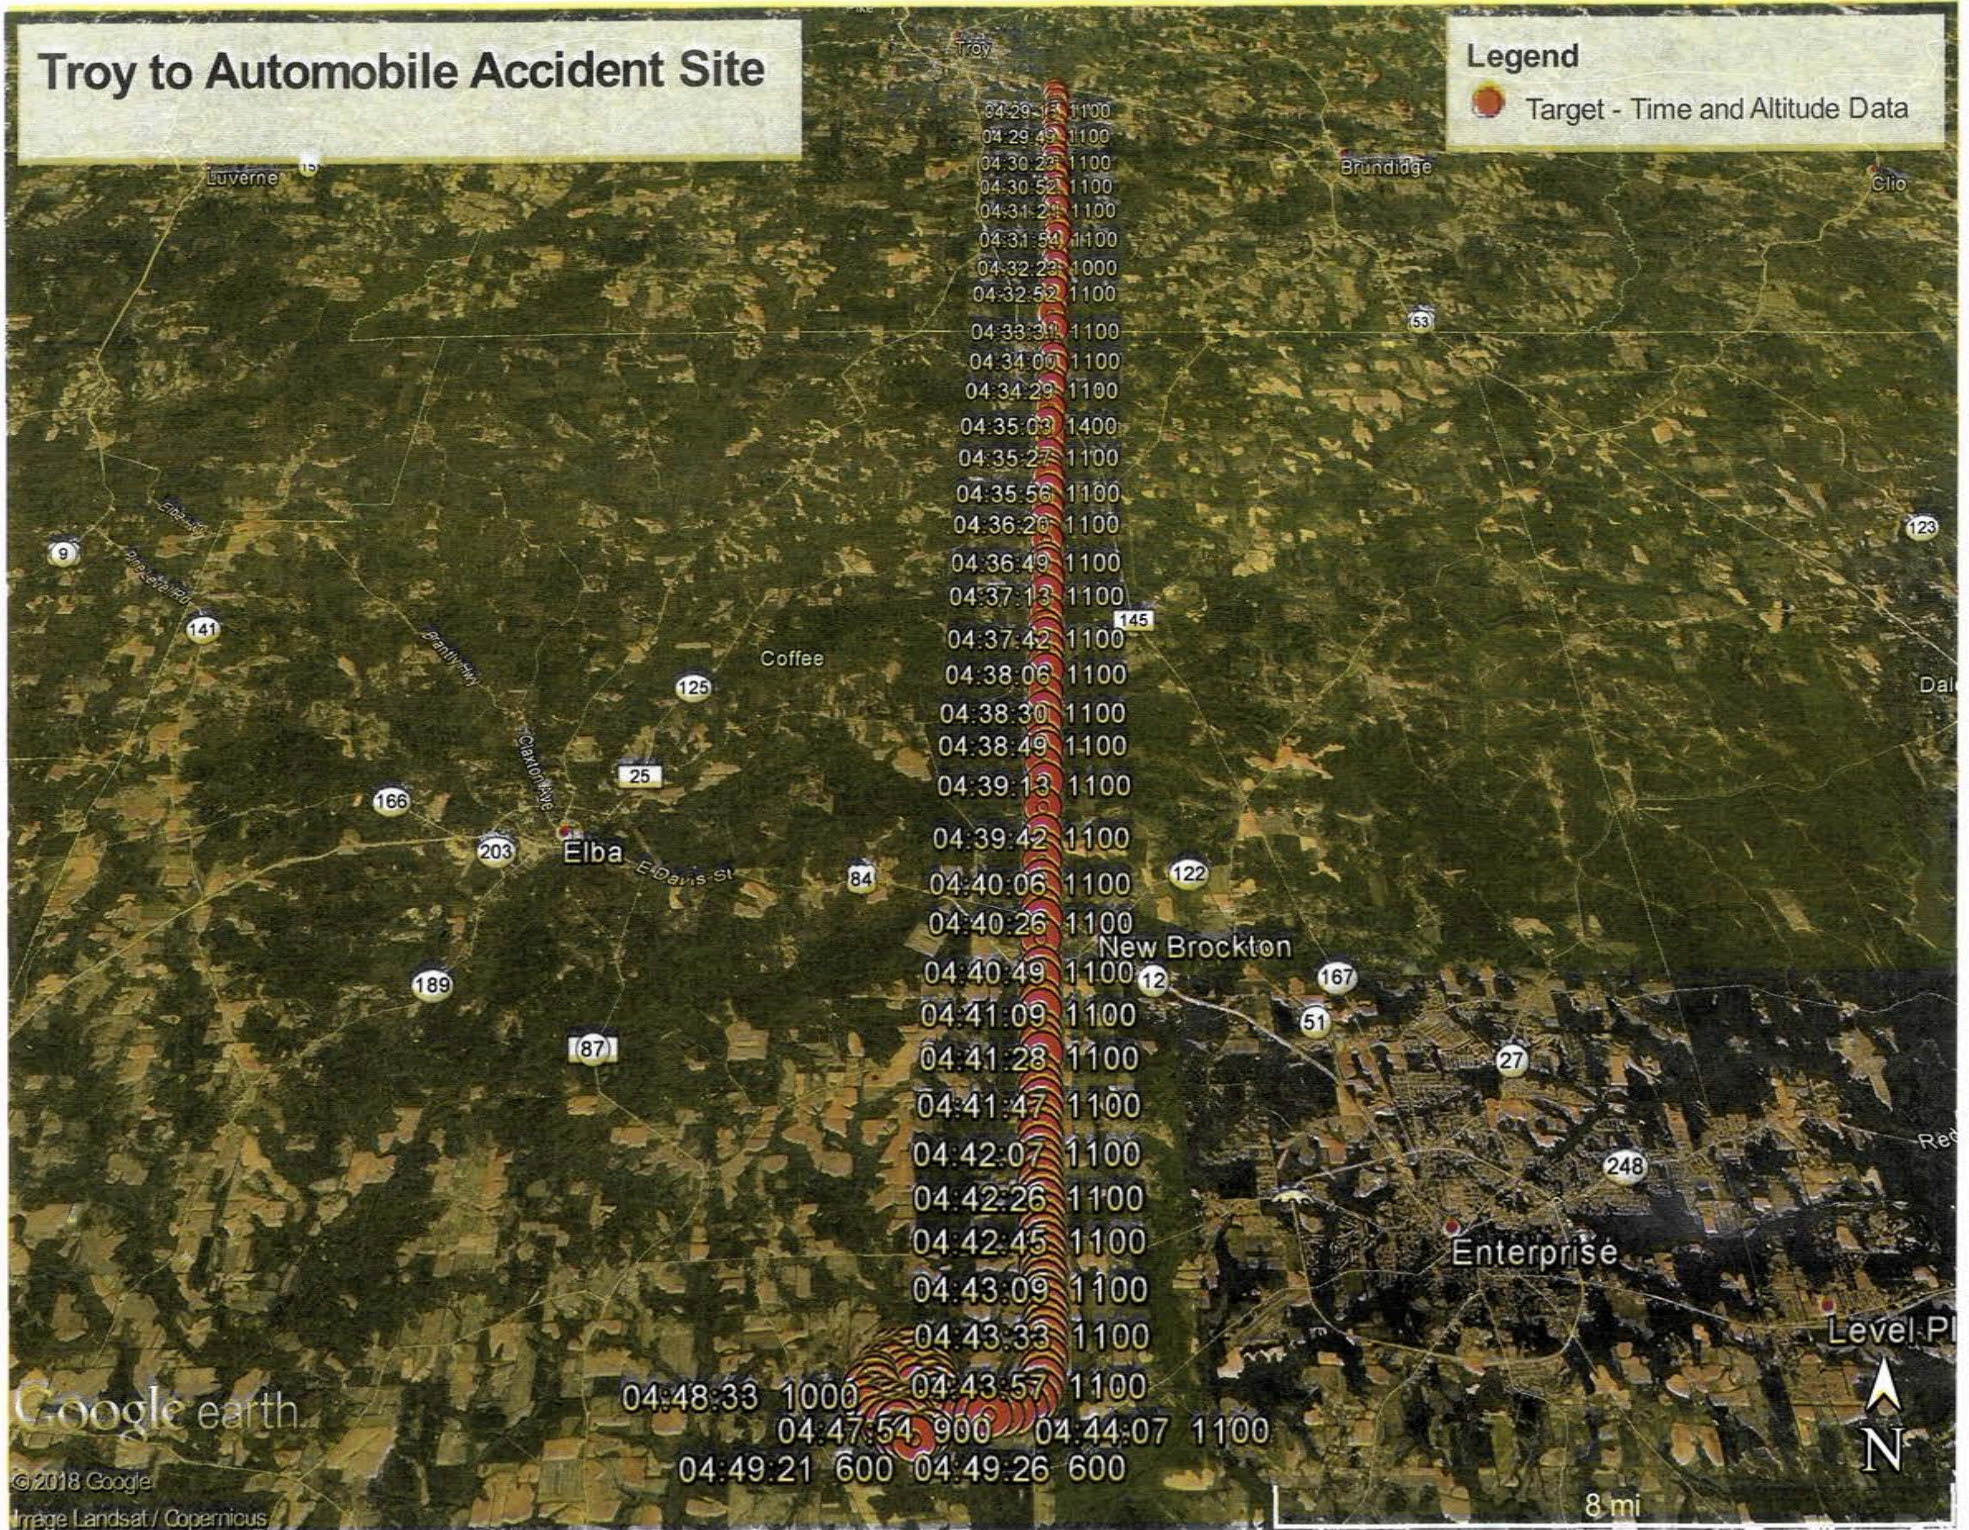

Troy to Automobile Accident Site

Legend

 Target - Time and Altitude Data

Google earth

©2018 Google

Image Landsat / Copernicus

8 mi

Arrival at Automobile Accident Site

Legend

 Target - Time and Altitude Data

Departure from Automobile Accident Site

Legend

○ Target - Time and Altitude Data