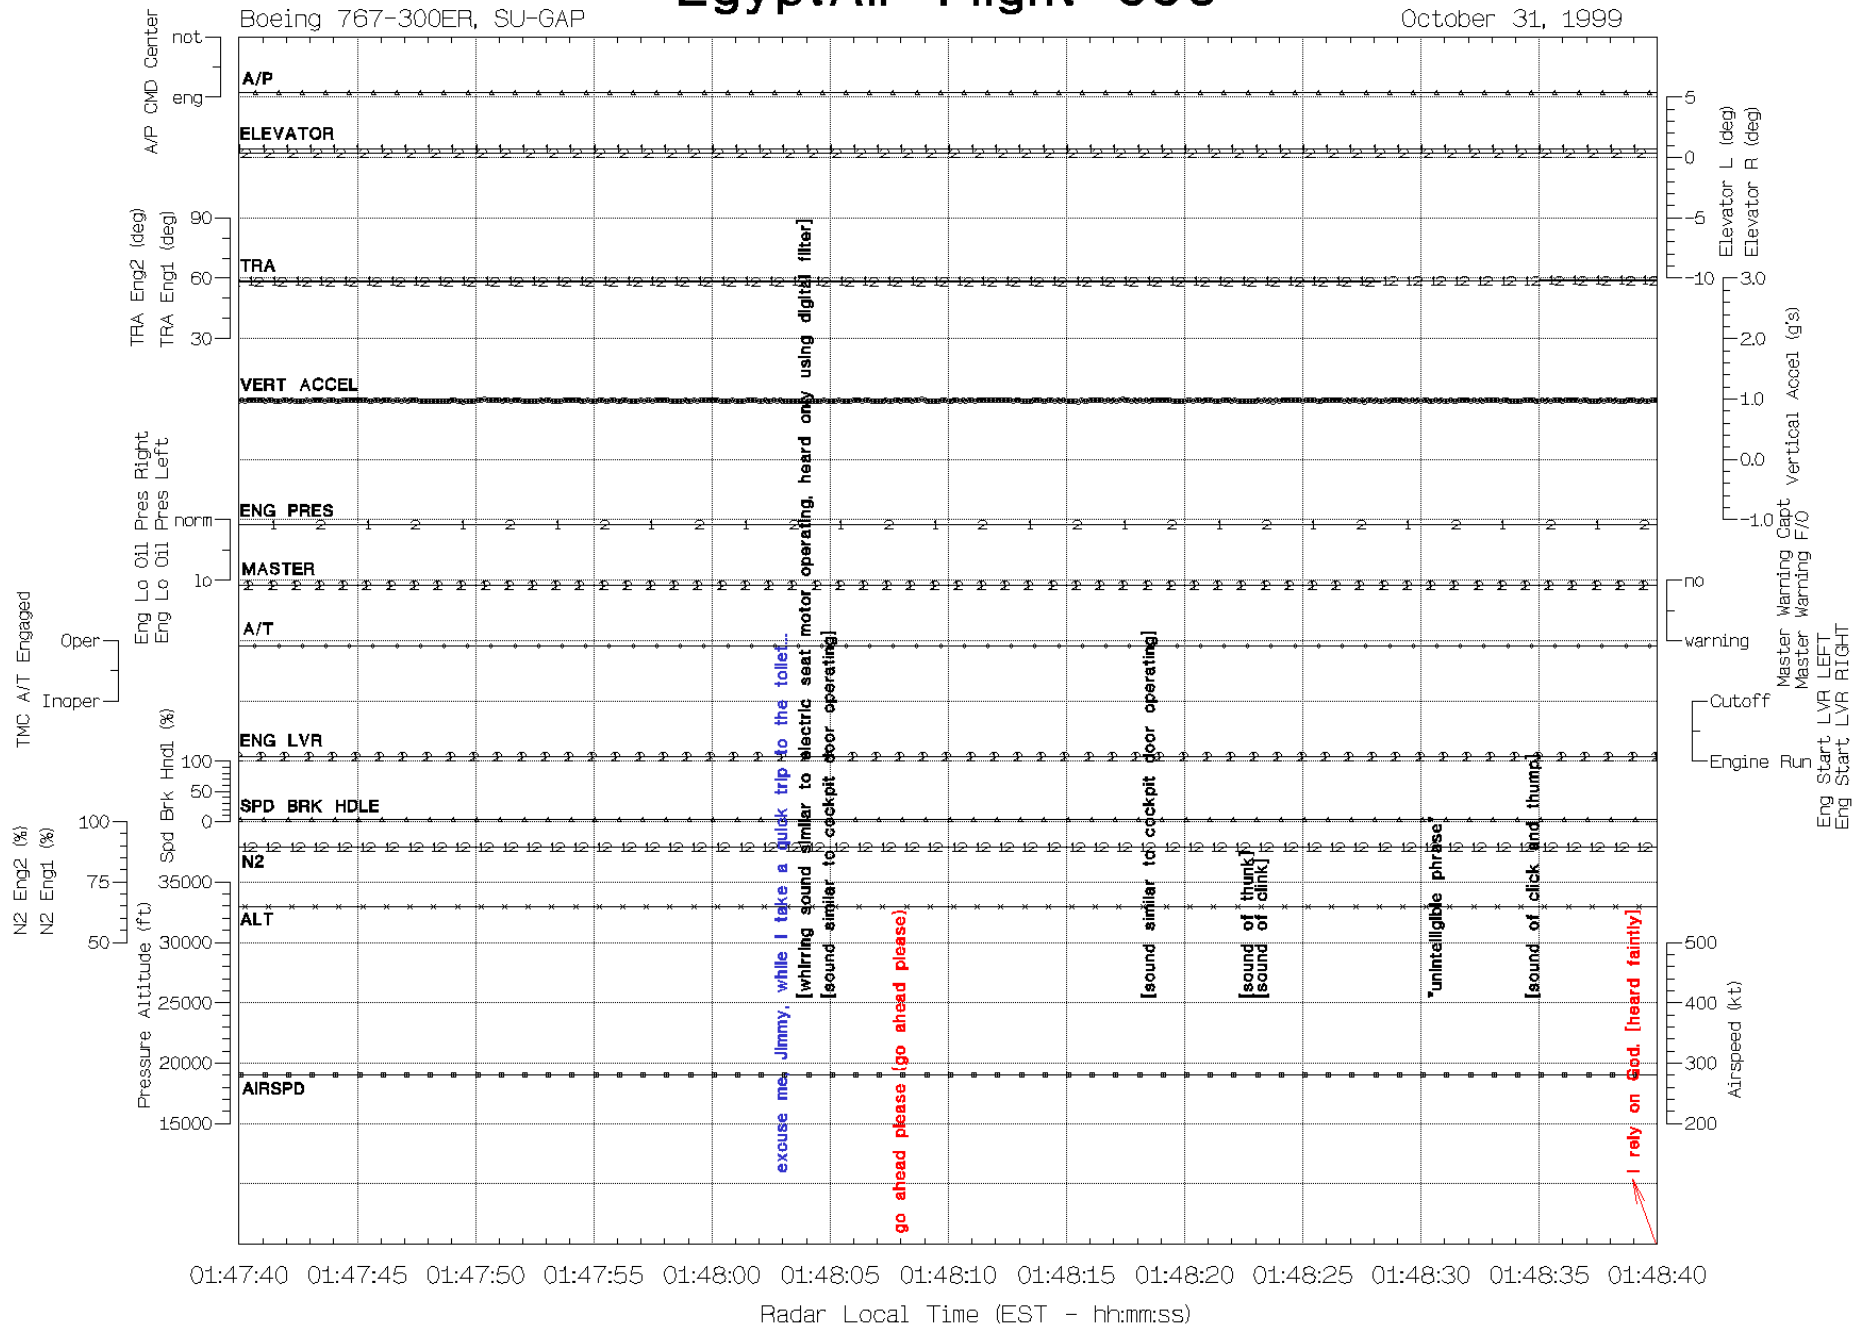

Attachment II-1: Selected FDR Data in Graphical Format from 1:47:40 EST to 1:49:40 EST

# EgyptAir Flight 990

May 24, 2000