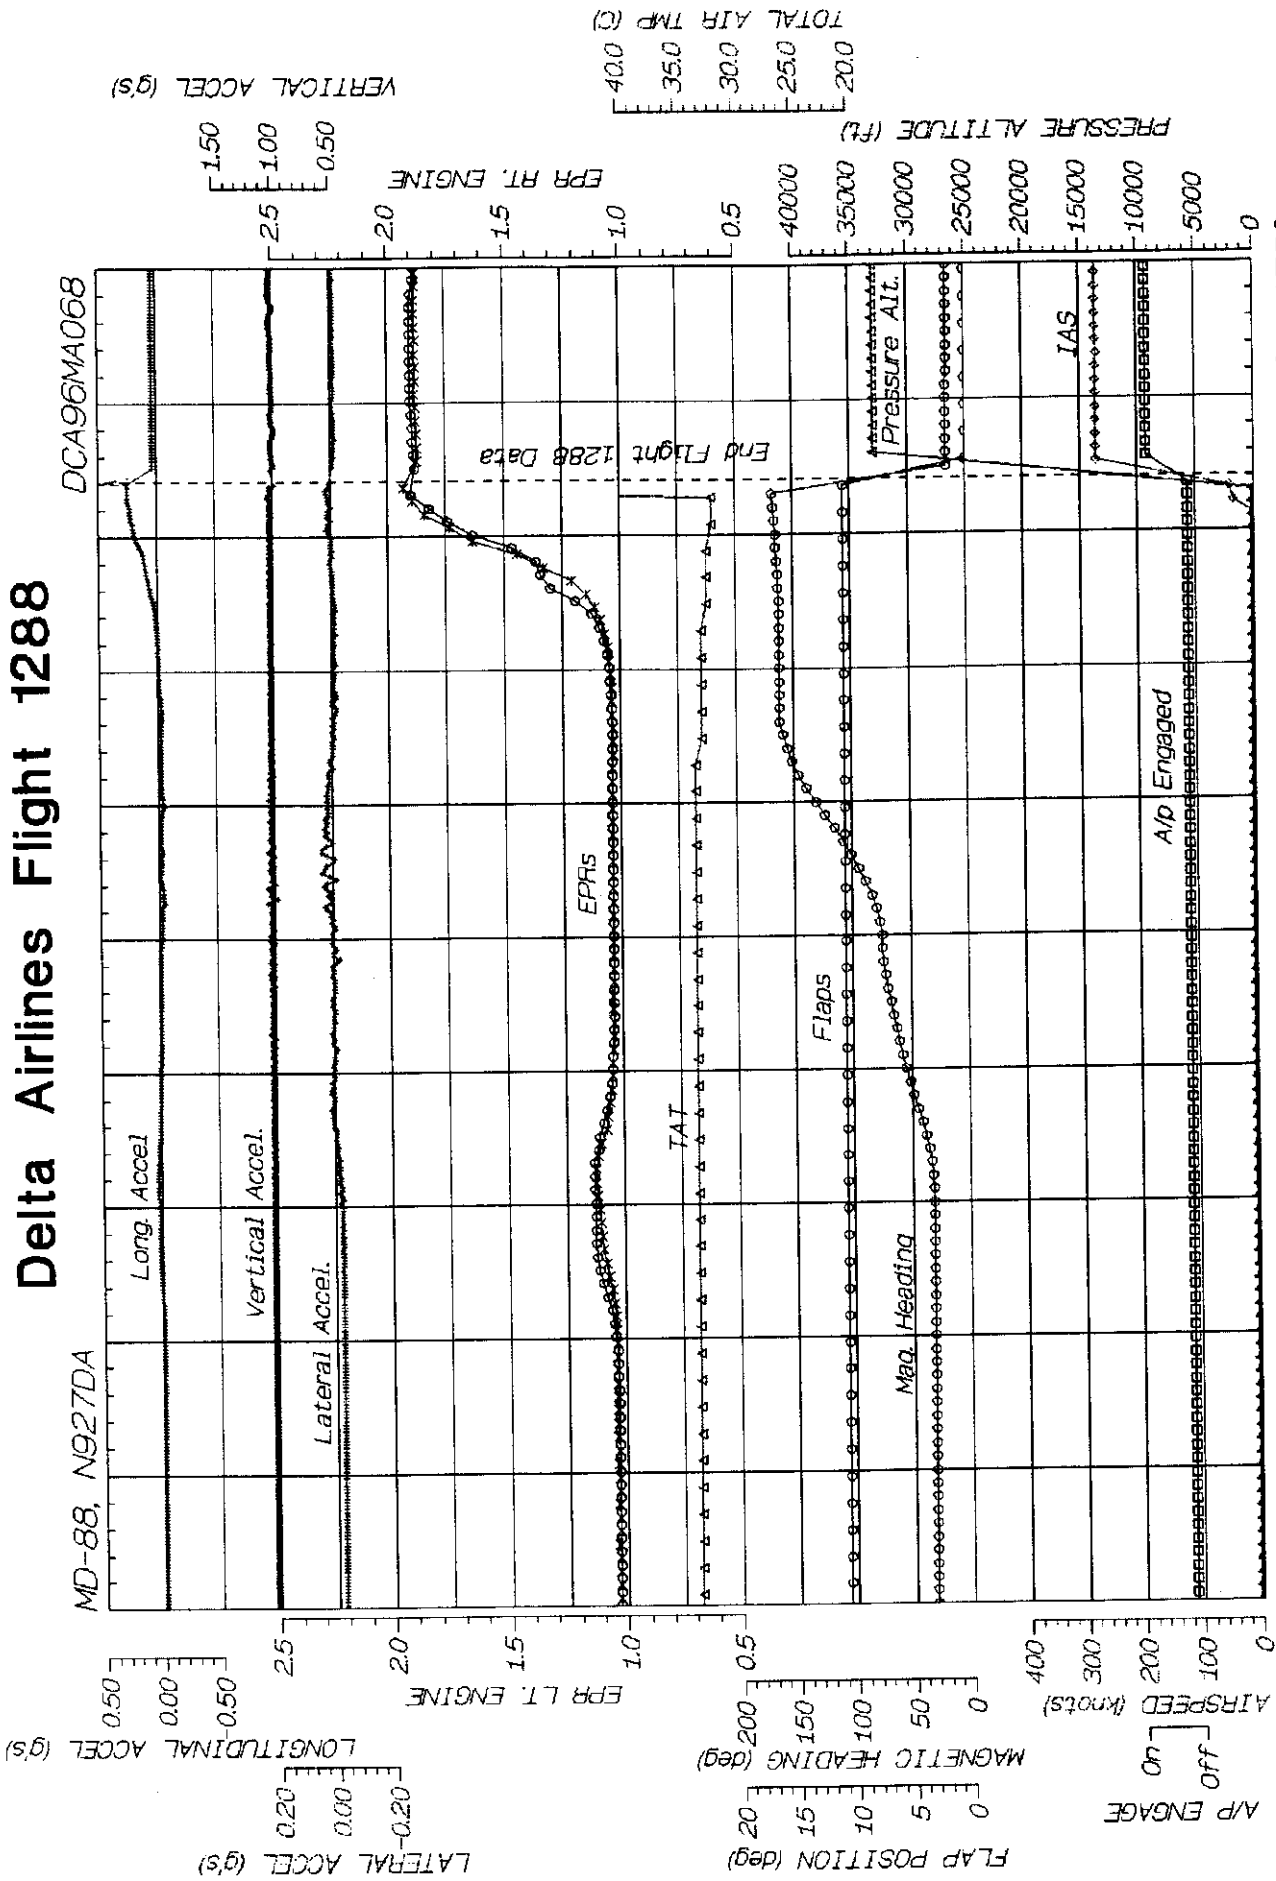

DOCKET NO.: SA-515

**NATIONAL TRANSPORTATION SAFETY BOARD
WASHINGTON, D.C.**

**ATTACHMENT II--PLOTTED DATA
(2 PAGES)**

BY: JOHN SCHADE

Delta Airlines Flight 1288

MD-88, N927DA

DCA96MA068

Delta Airlines Flight 1288

MD-88, N927DA

DCA96MA068

DFDR Parameters
Revised: August 06, 1996

National Transportation Safety Board/ VPD

2-II

12