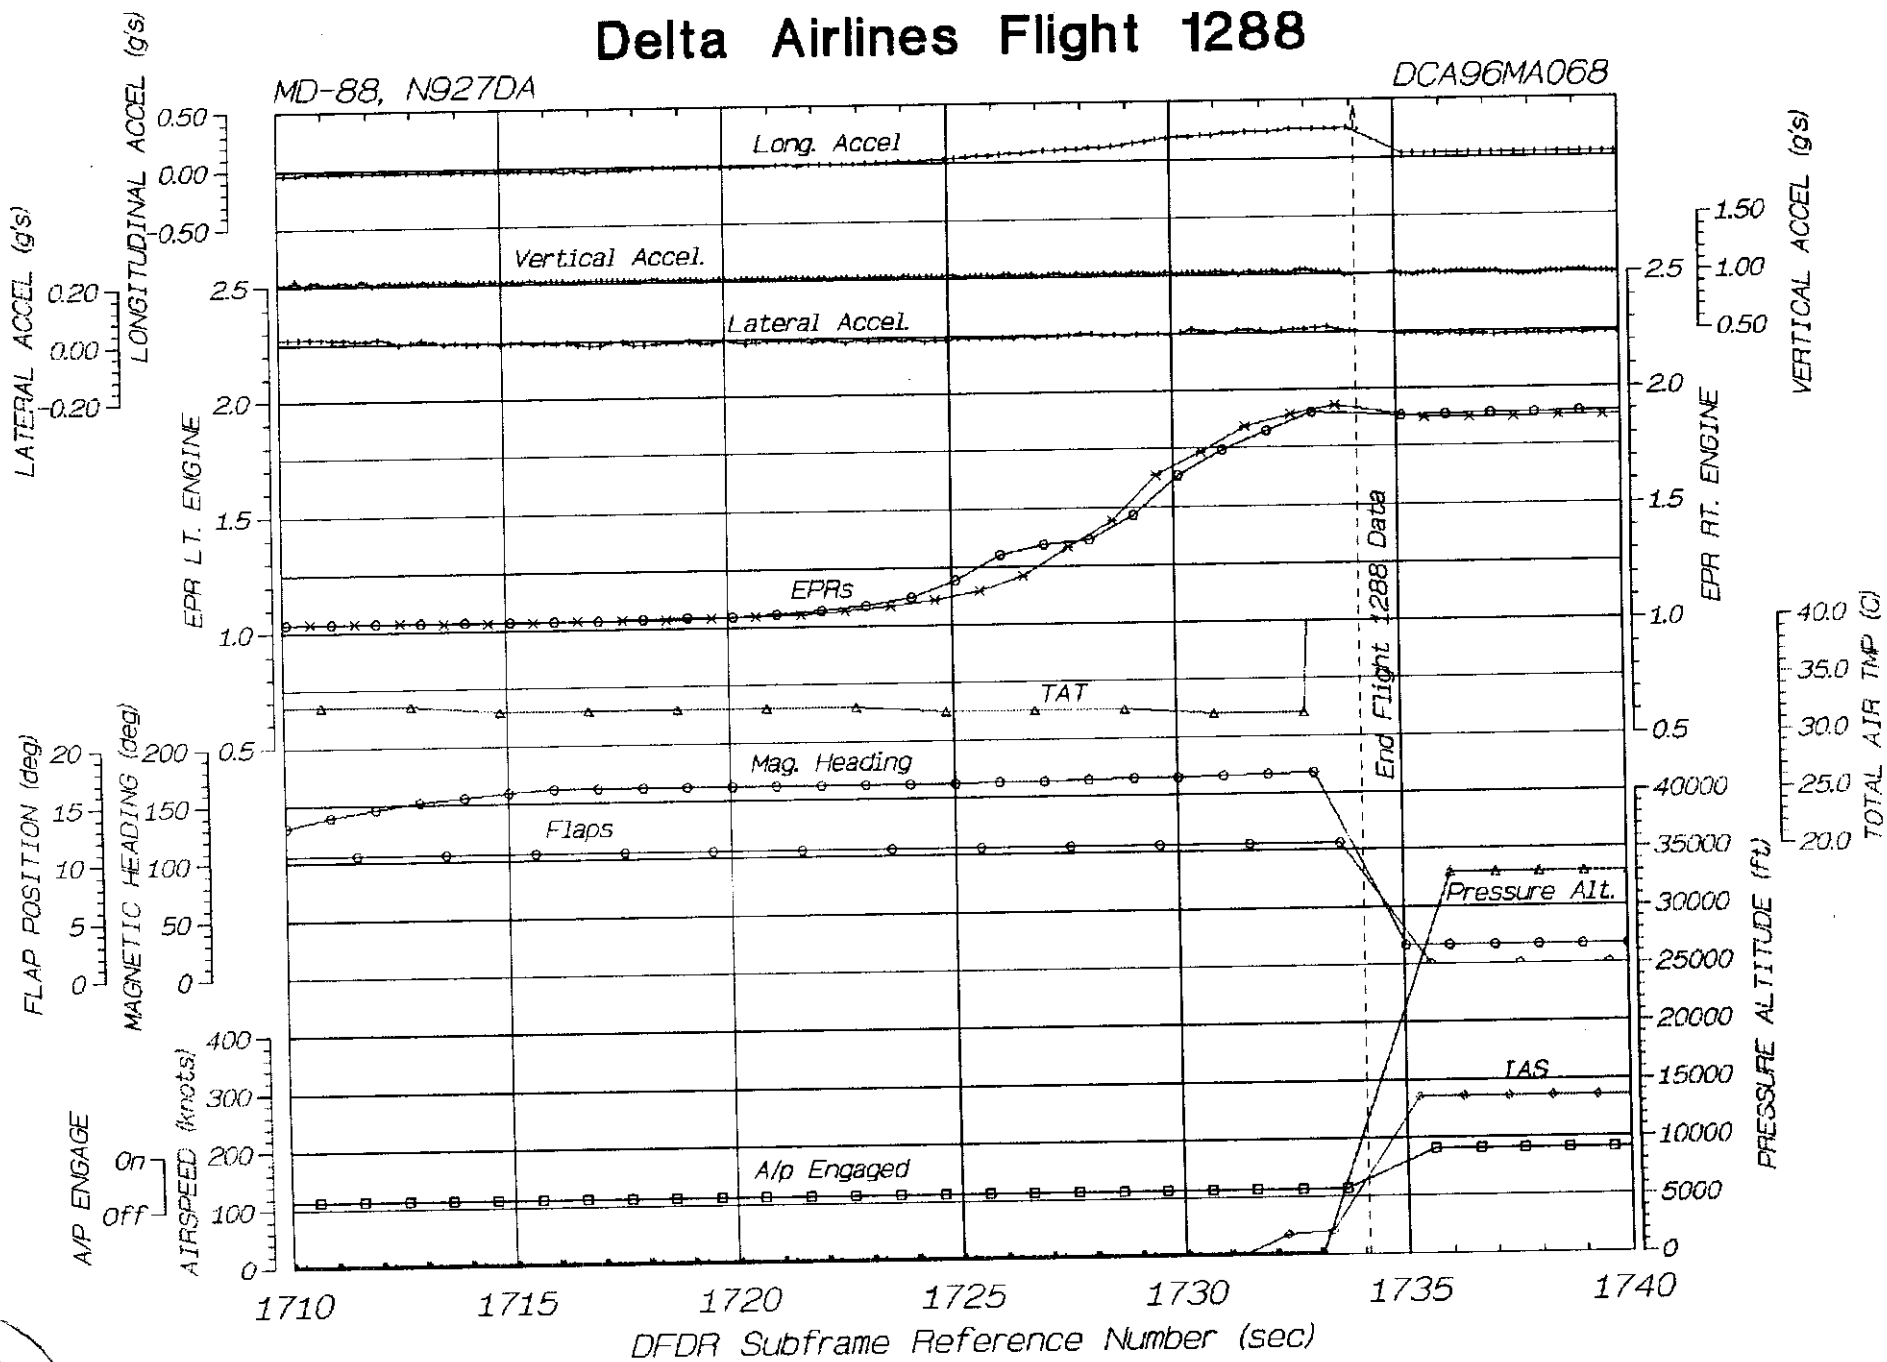

DOCKET NO.: SA-515

**NATIONAL TRANSPORTATION SAFETY BOARD
WASHINGTON, D.C.**

**ATTACHMENT II--PLOTTED DATA
(2 PAGES)**

BY: JOHN SCHADE

Delta Airlines Flight 1288

MD-88, N927DA

DCA96MA068

Delta Airlines Flight 1288

MD-88, N927DA

DCA96MA068

DFDR Parameters
Revised: August 06, 1996

National Transportation Safety Board/ VPD

2-II

12