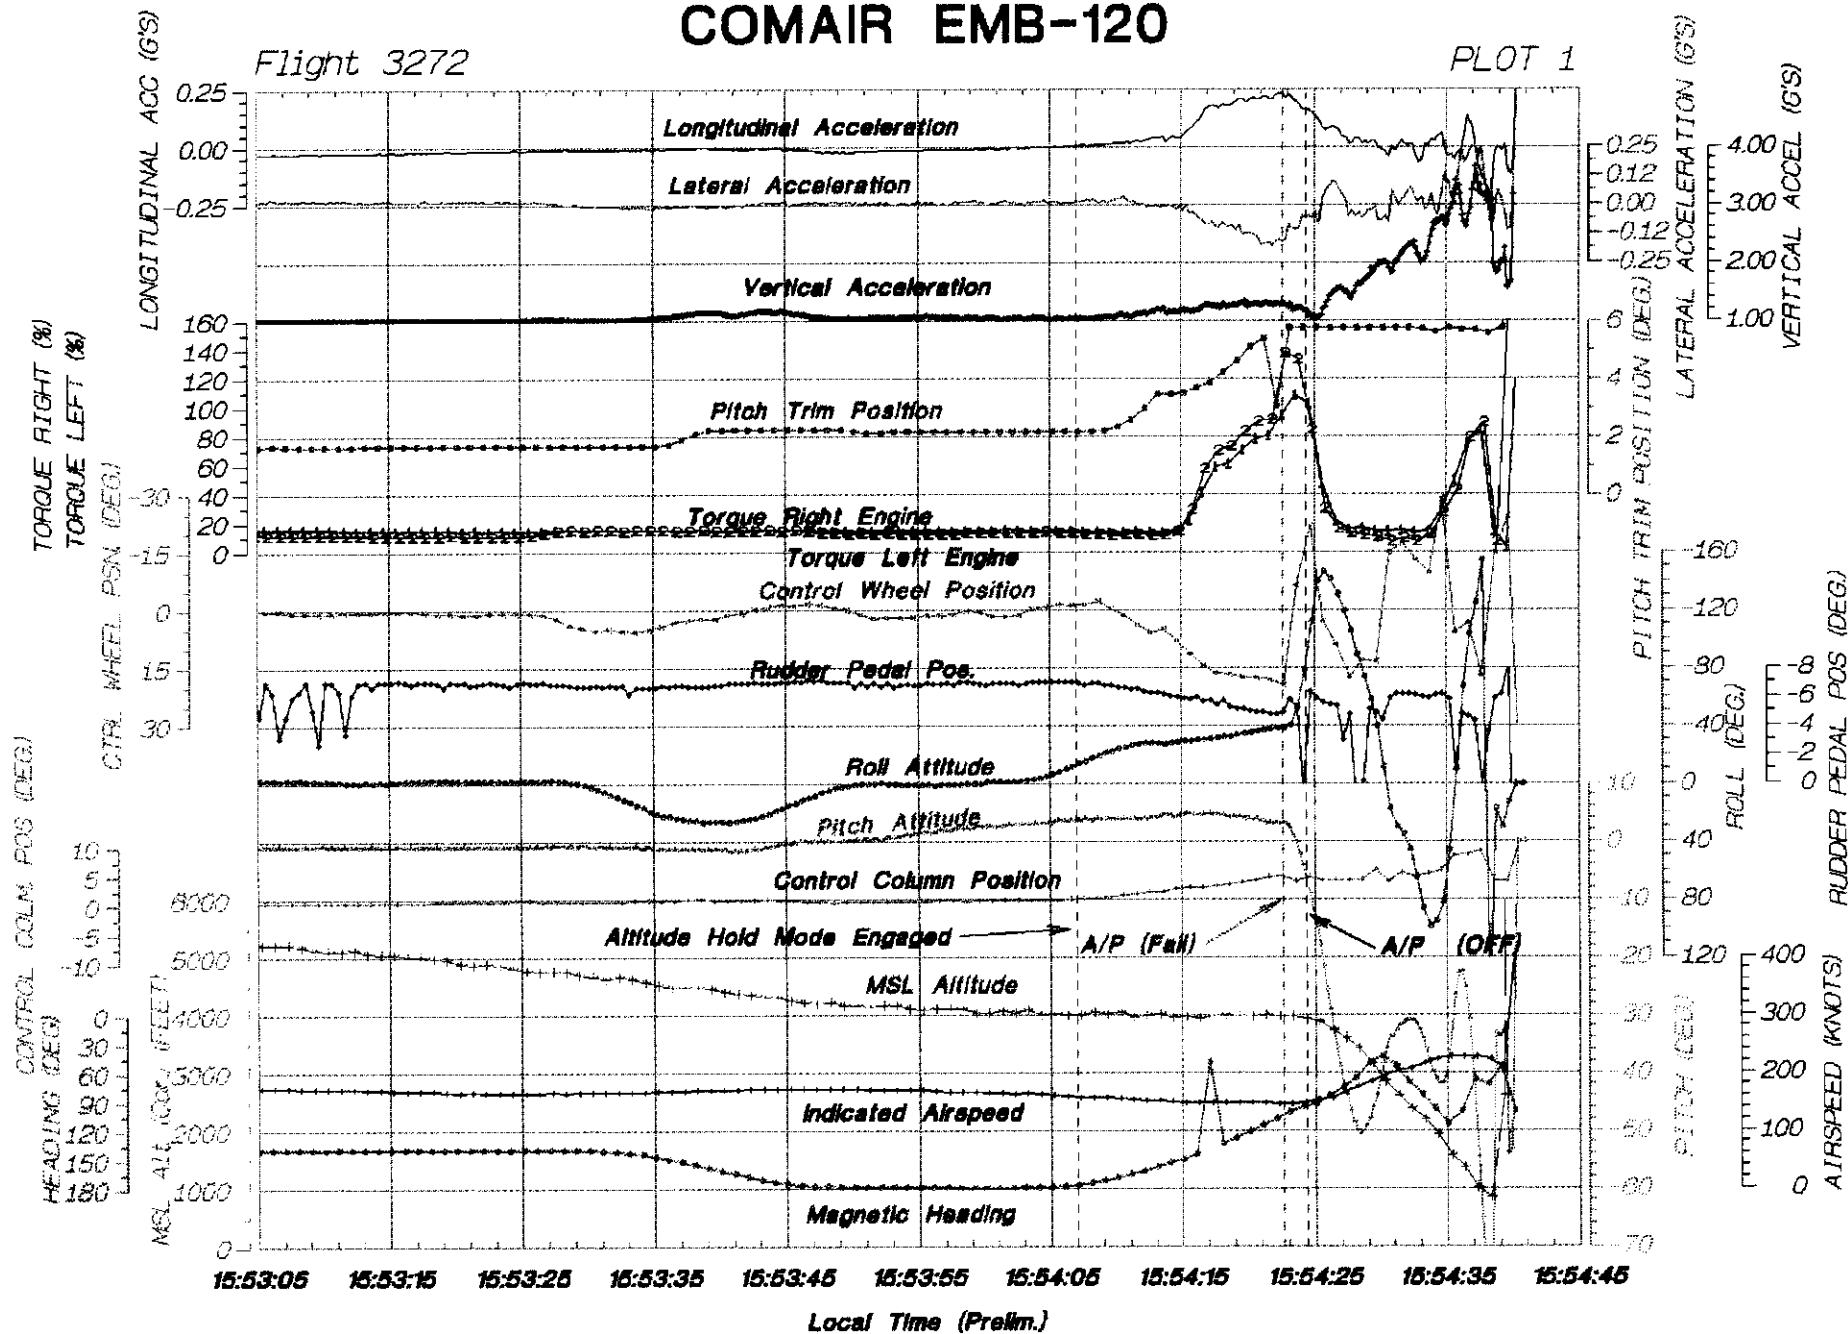

ATTACHMENT II

Data Plots

COMAIR EMB-120

Flight 3272

PLOT 1

COMAIR EMB-120

COMAIR EMB-120

Flight 3272

PLOT 3

15:53:55 15:54:05 15:54:15 15:54:25 15:54:35 15:54:45

Local Time (Prelim.)