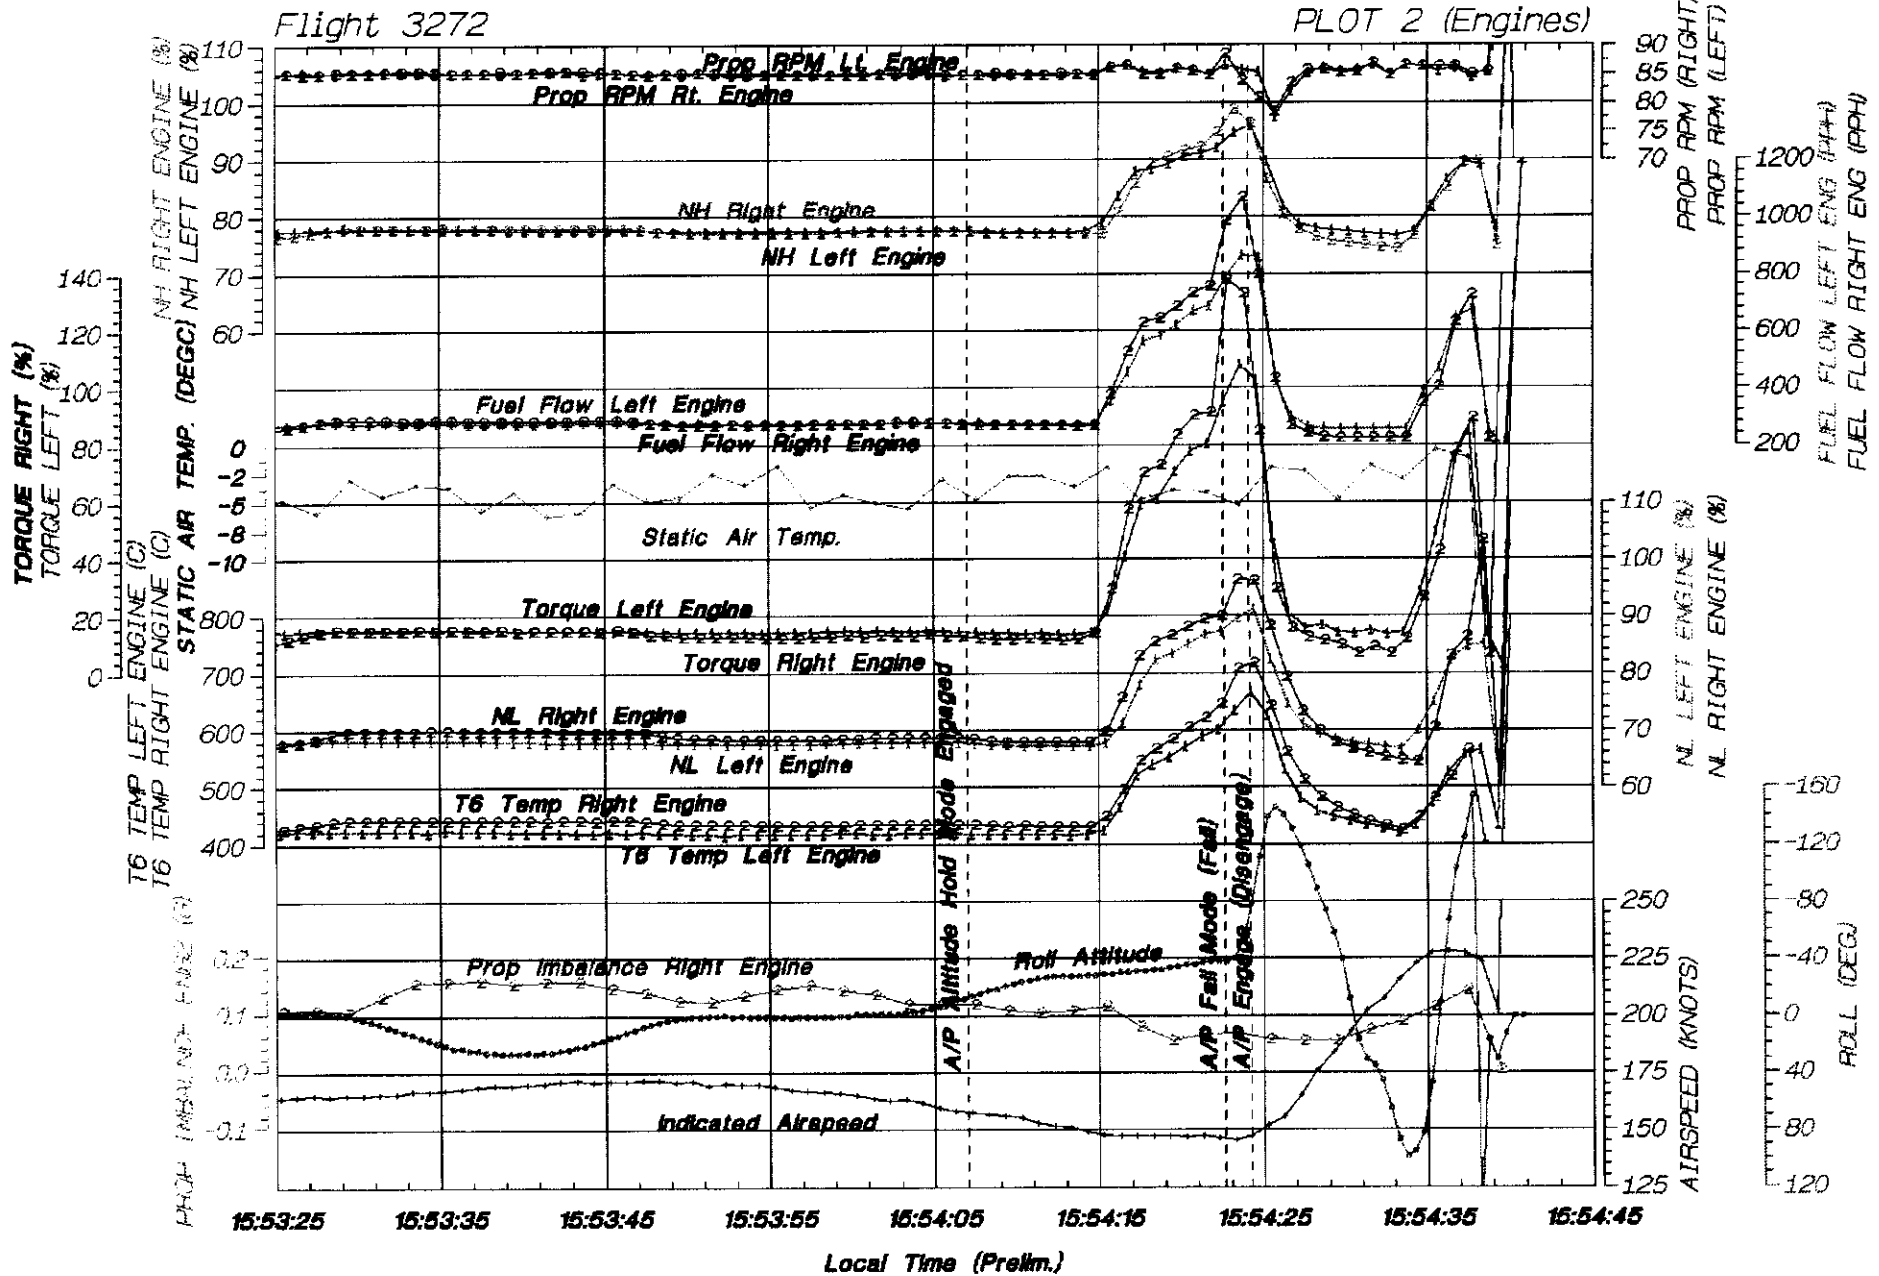

ATTACHMENT II

Data Plots

COMAIR EMB-120

Flight 3272

PLOT 1

COMAIR EMB-120

COMAIR EMB-120

Flight 3272

PLOT 3

15:53:55 15:54:05 15:54:15 15:54:25 15:54:35 15:54:45

Local Time (Prelim.)