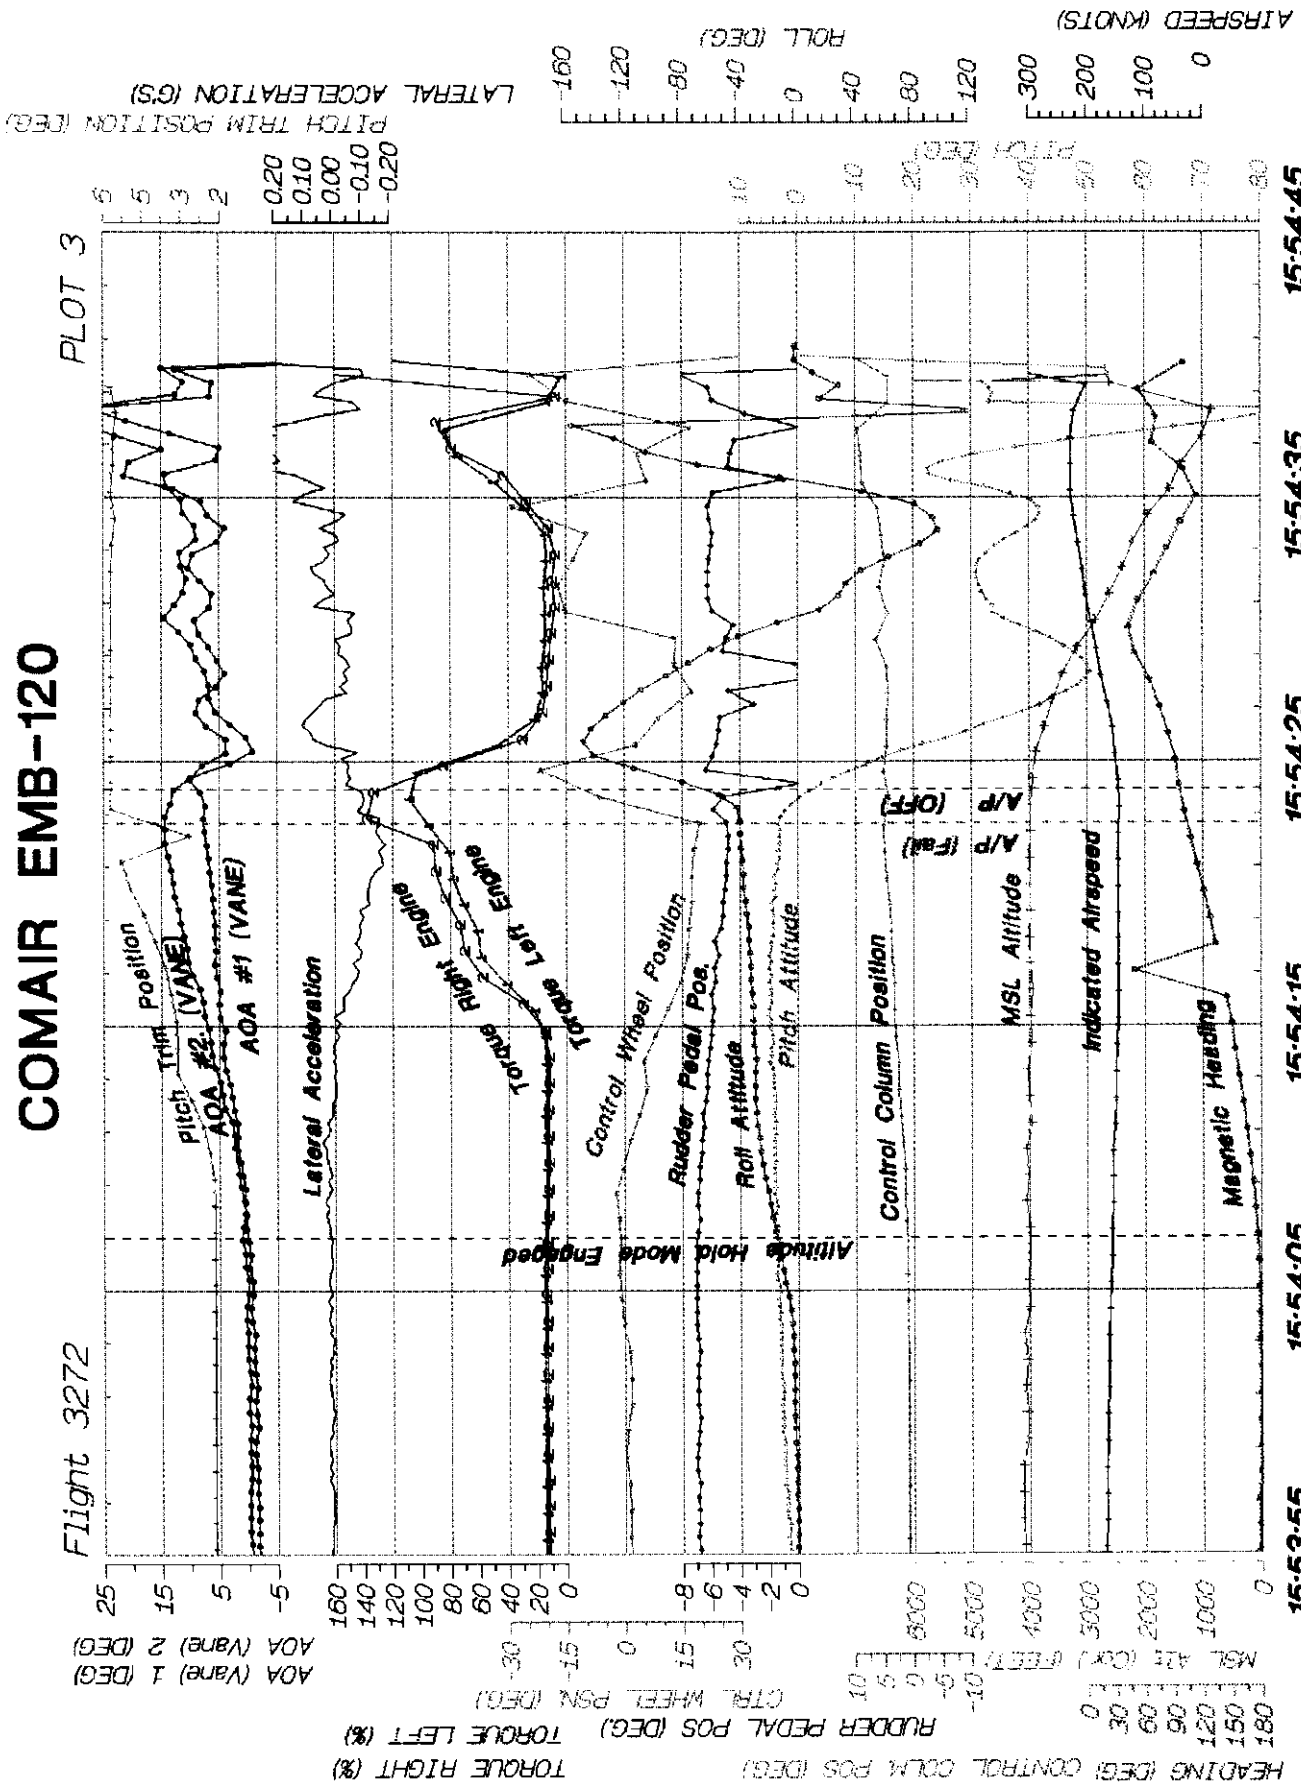

ATTACHMENT II

Data Plots

COMAIR EMB-120

Flight 3272

PLOT 1

COMAIR EMB-120

COMAIR EMB-120

Flight 3272

PLOT 3

15:53:55 15:54:05 15:54:15 15:54:25 15:54:35 15:54:45

Local Time (Prelim.)