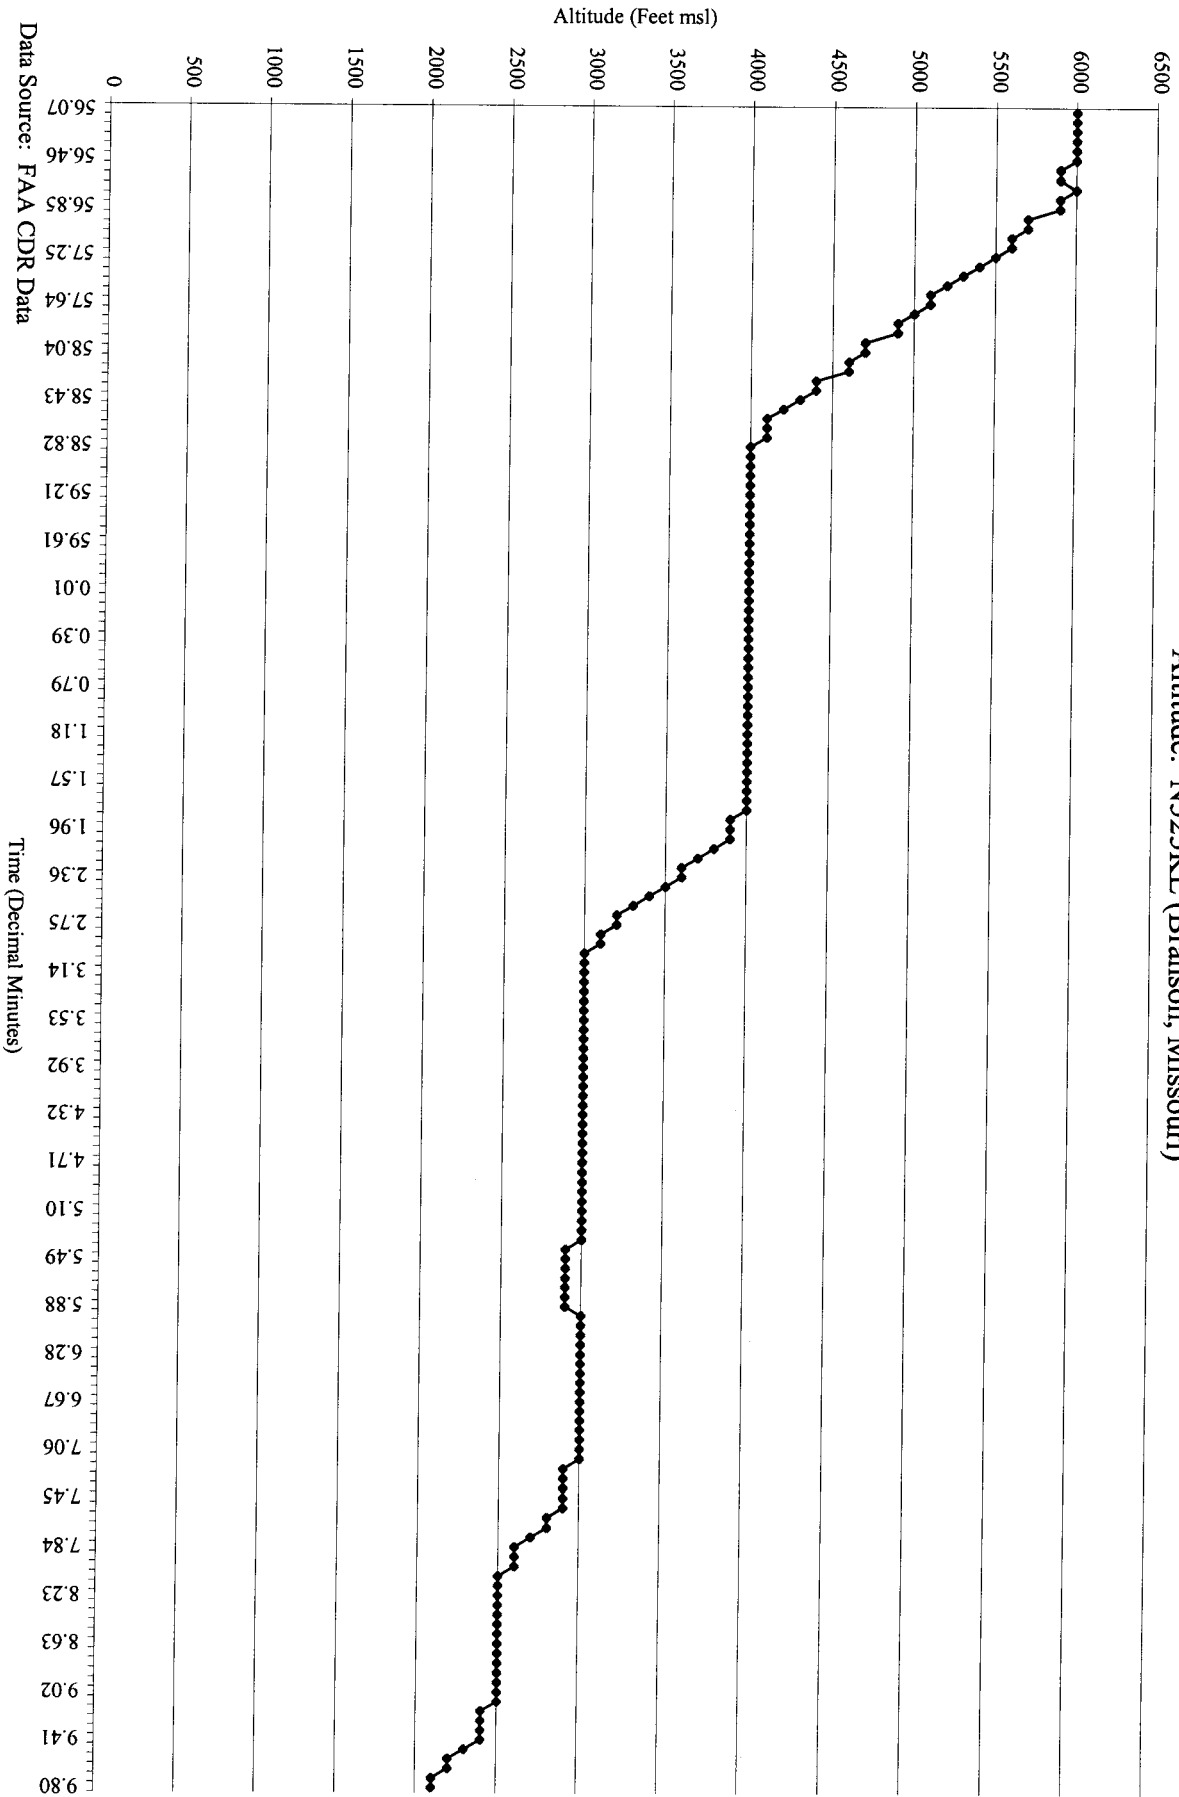

Altitude: N525KL (Branson, Missouri)

Ground Speed: N525KL (Branson, Missouri)

Data Source: FAA CDR Data

Course: N525KL (Branson, Missouri)

Data Source: FAA CDR Data