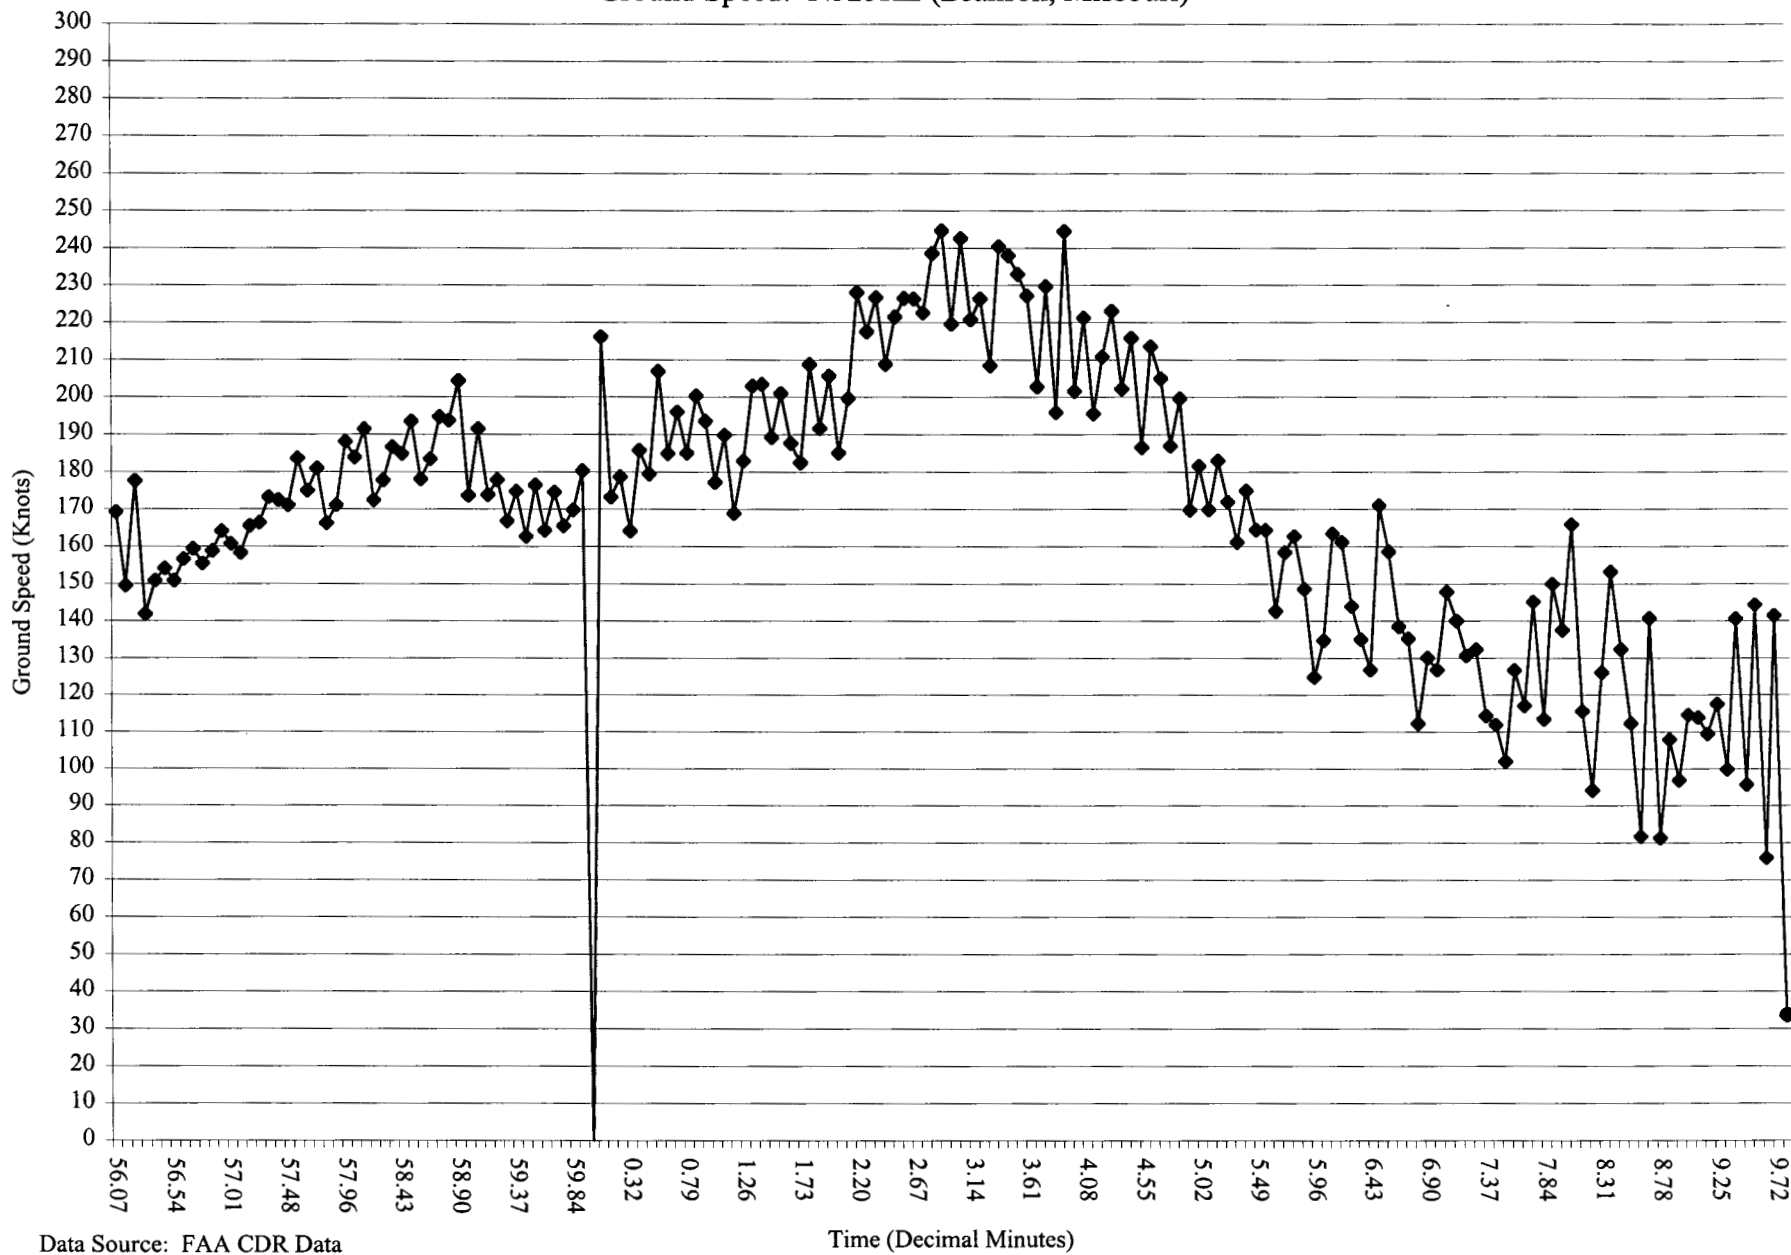

Altitude: N525KL (Branson, Missouri)

Ground Speed: N525KL (Branson, Missouri)

Data Source: FAA CDR Data

Course: N525KL (Branson, Missouri)

Data Source: FAA CDR Data