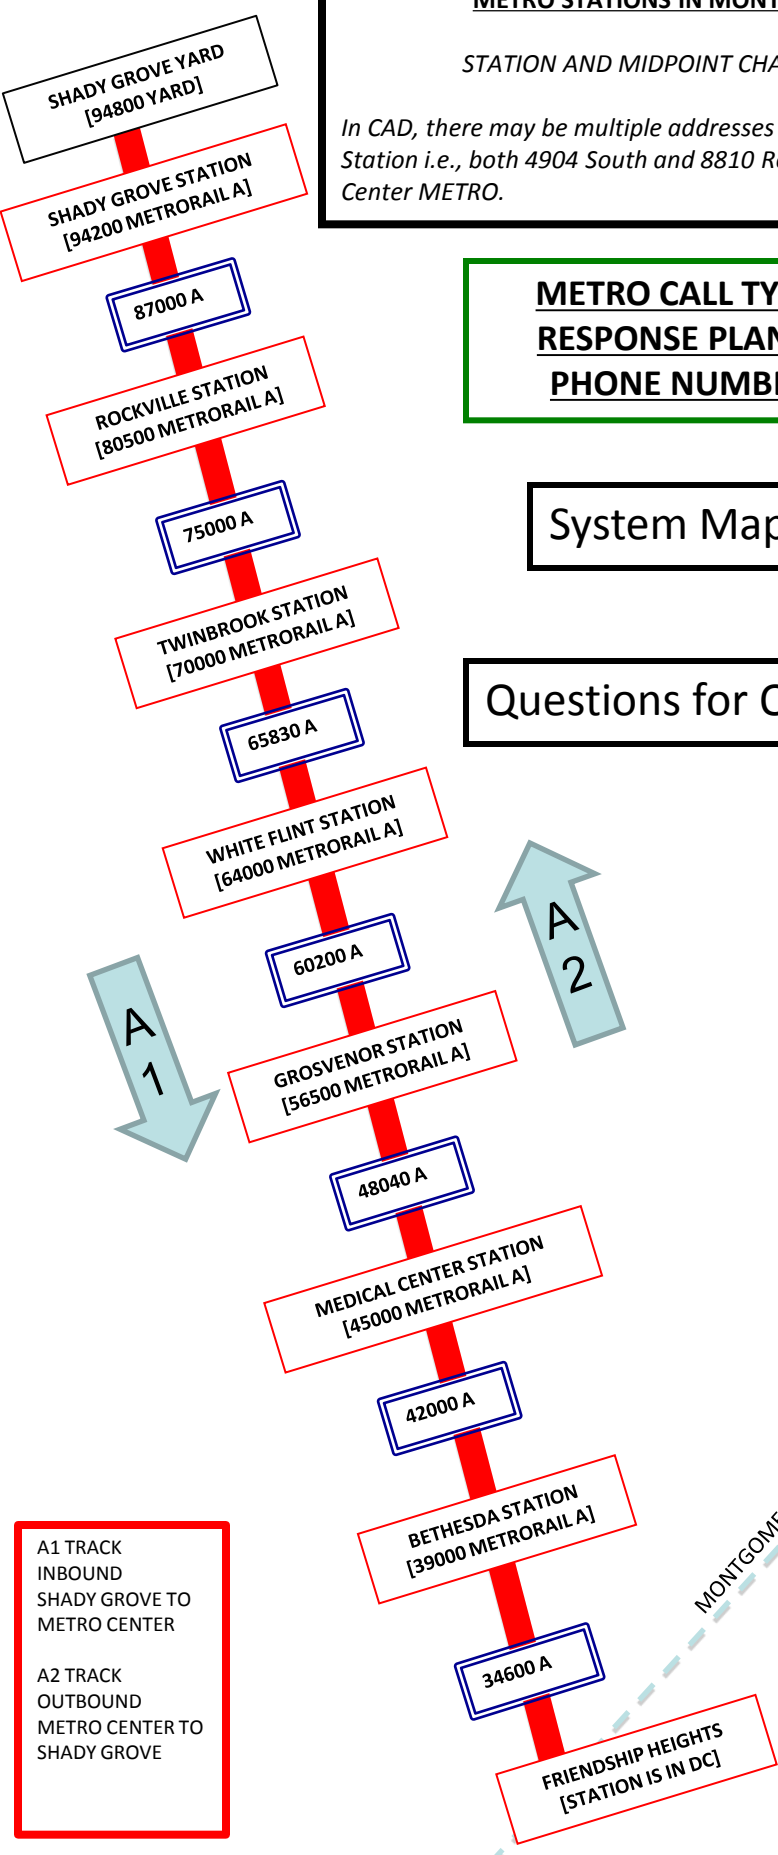

METRO STATIONS IN MONTGOMERY COUNTY, MD

STATION AND MIDPOINT CHAIN MARKERS PROVIDED.

In CAD, there may be multiple addresses associated with a given METRO Station i.e., both 4904 South and 8810 Rockville Pike will GEO Medical Center METRO.

B2 TRACK
INBOUND
GLENMONT TO
METRO CENTER

B1 TRACK
OUTBOUND
METRO CENTER TO
GLENMONT

METRO CALL TYPES, RESPONSE PLANS & PHONE NUMBERS

System Map

Questions for OCC

A1 TRACK
INBOUND
SHADY GROVE TO
METRO CENTER

A2 TRACK
OUTBOUND
METRO CENTER TO
SHADY GROVE

To "GEO" verify a chain marker
Type the chain marker number then a
space and then "MET" in the "LOC"
line of the EVA form.

EXAMPLE: "48150 MET"

MONTGOMERY COUNTY

MONTGOMERY COUNTY