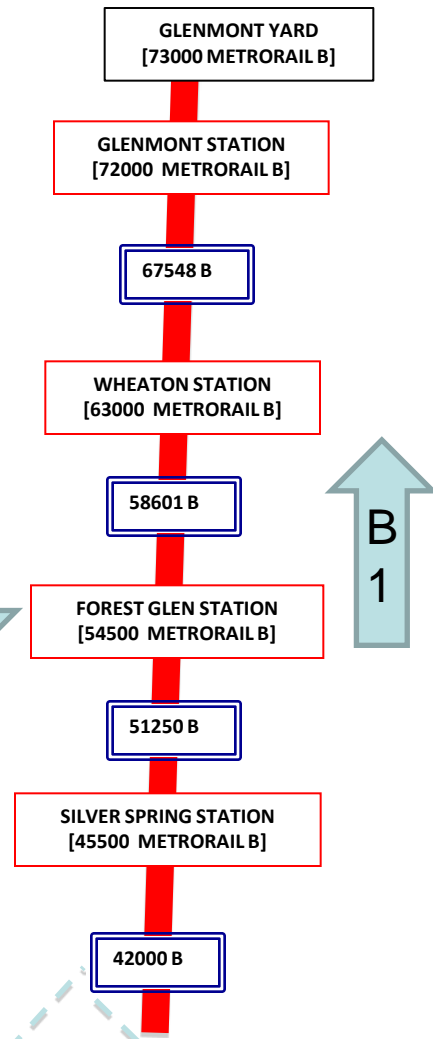

METRO STATIONS IN MONTGOMERY COUNTY, MD

STATION AND MIDPOINT CHAIN MARKERS PROVIDED.

In CAD, there may be multiple addresses associated with a given METRO Station i.e., both 4904 South and 8810 Rockville Pike will GEO Medical Center METRO.

B2 TRACK
INBOUND
GLENMONT TO
METRO CENTER

B1 TRACK
OUTBOUND
METRO CENTER TO
GLENMONT

METRO CALL TYPES, RESPONSE PLANS & PHONE NUMBERS

System Map

Questions for OCC

A1 TRACK
INBOUND
SHADY GROVE TO
METRO CENTER

A2 TRACK
OUTBOUND
METRO CENTER TO
SHADY GROVE

To "GEO" verify a chain marker
Type the chain marker number then a
space and then "MET" in the "LOC"
line of the EVA form.

EXAMPLE: "48150 MET"

MONTGOMERY COUNTY

MONTGOMERY COUNTY