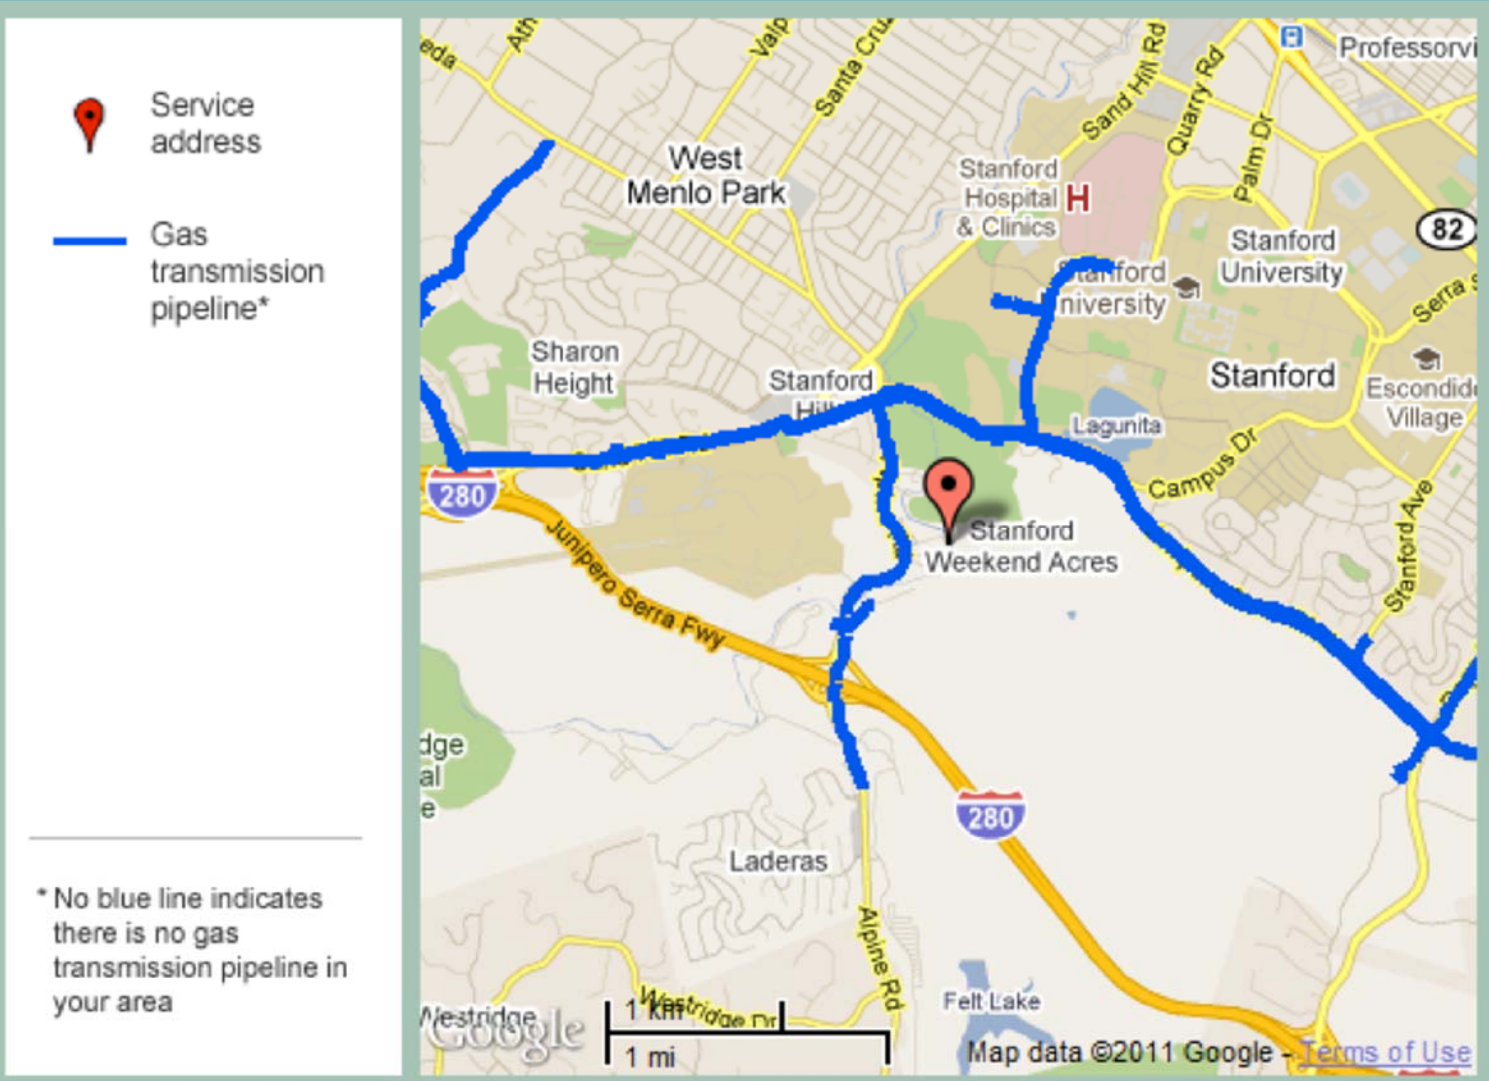

Docket No. SA-534

Exhibit No. 4-Y

NATIONAL TRANSPORTATION SAFETY BOARD

Washington, D.C.

PG&E Website Screenshot
Gas Transmission Line Information

(1 Page)

Information Available as of September 20, 2010

For more information about PG&E's long range planning, see www.pge.com/pipelineplanning.

Close window 

Gas Transmission Pipeline information provided from PG&E's Geographic Information System, 2010.

Street map information provided by Google.