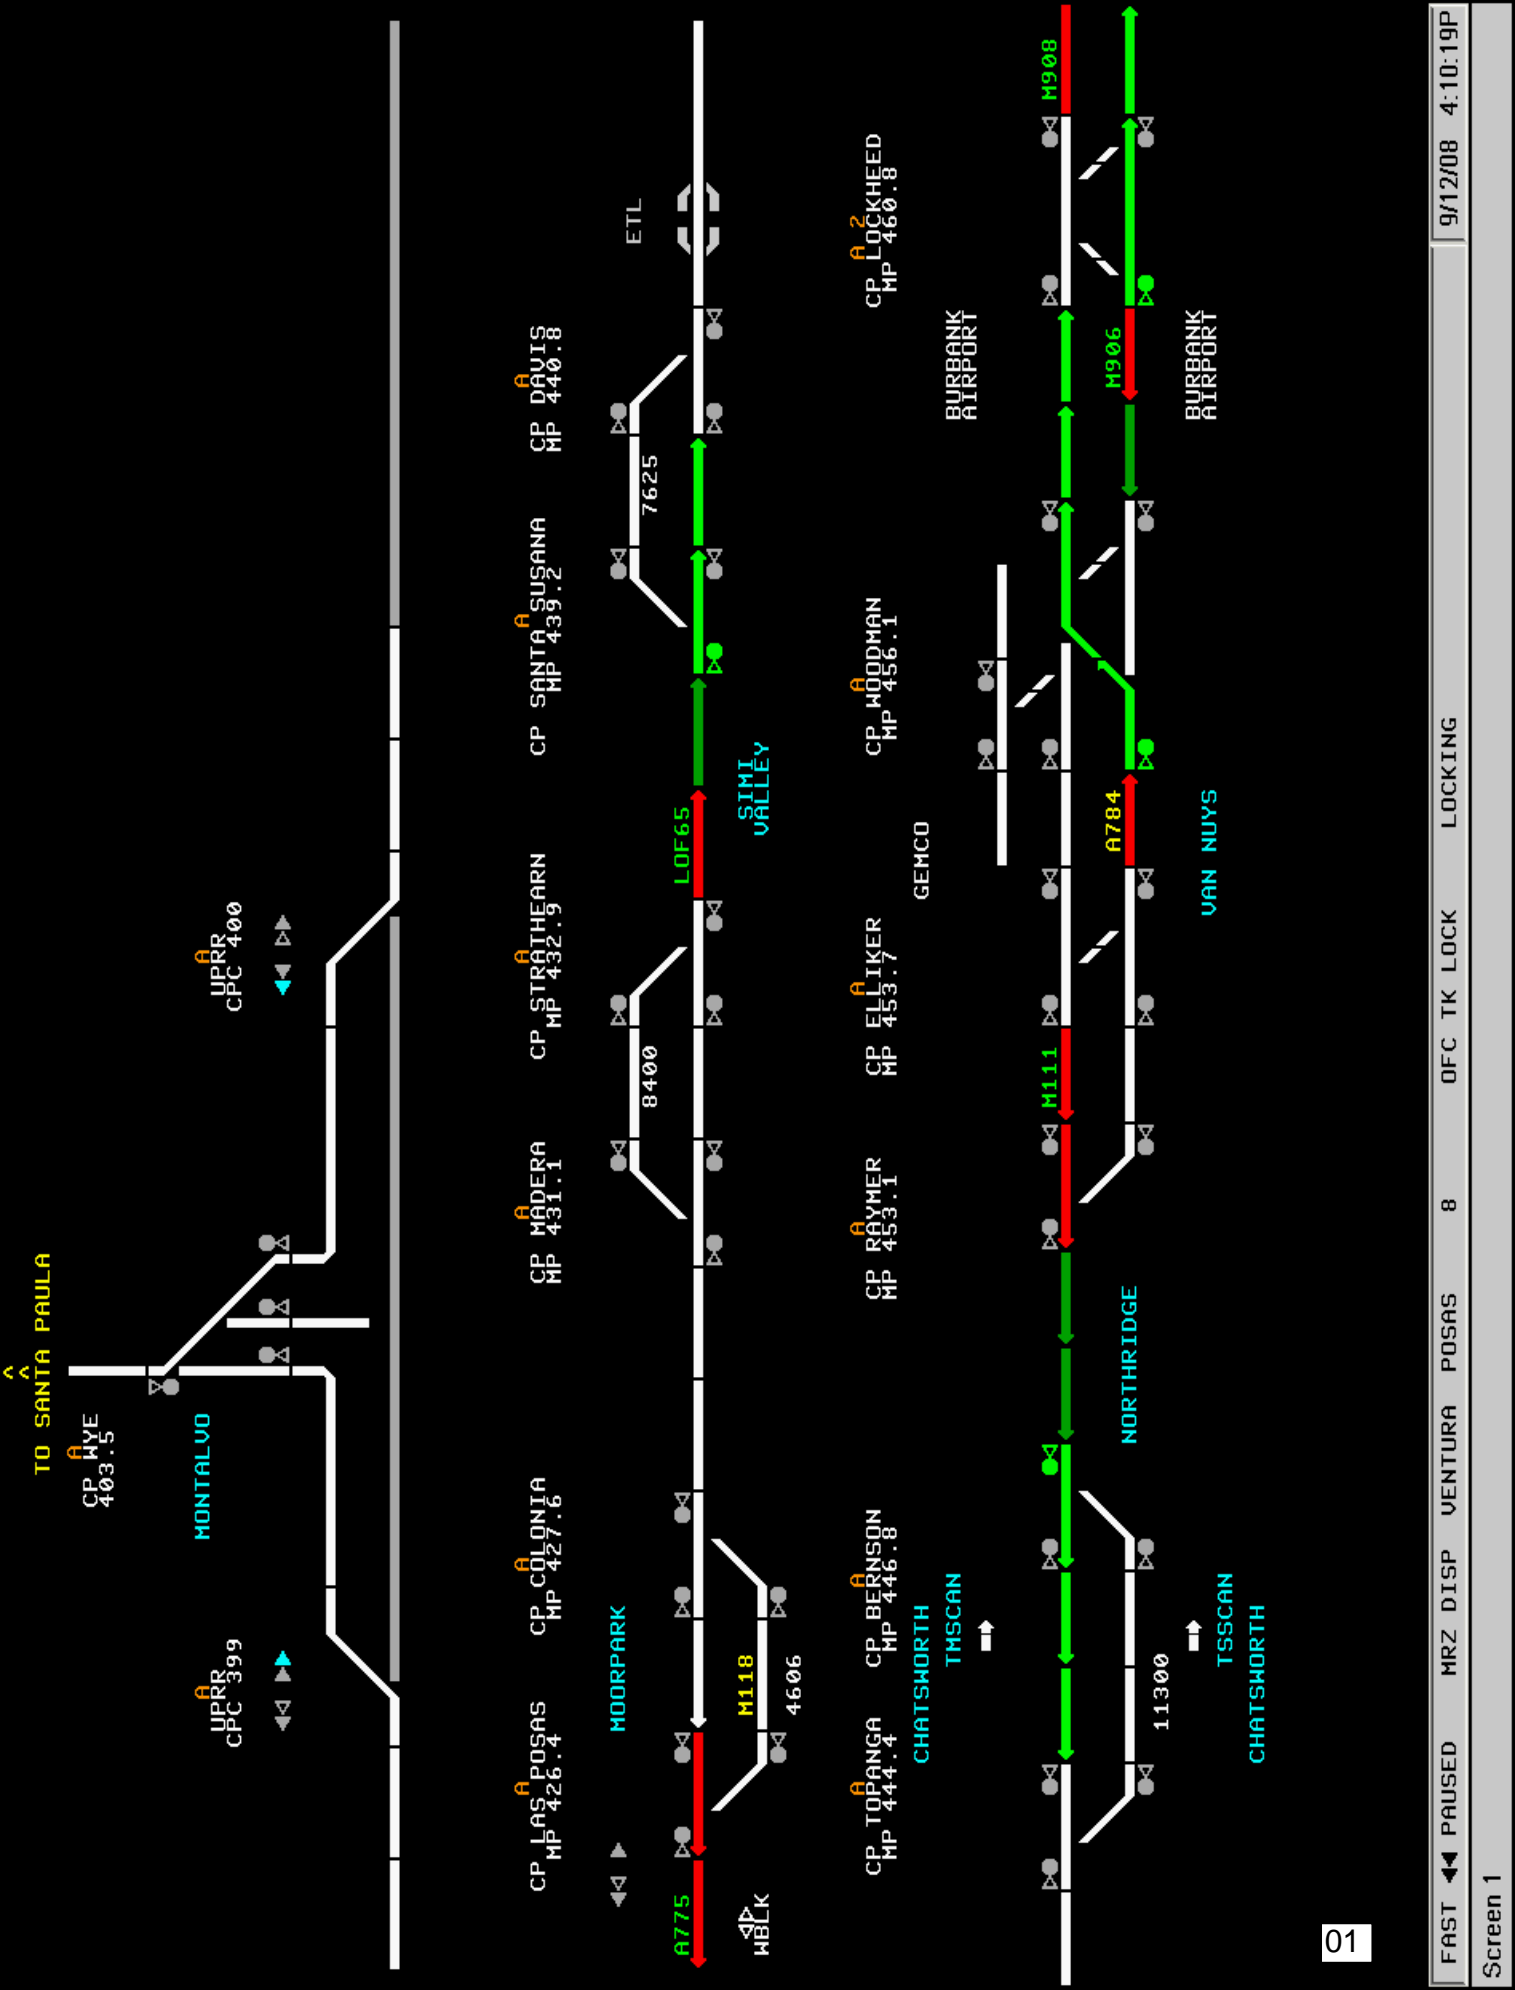

EXHIBIT 2-I

Docket No. DCA-08-MR009

**NATIONAL TRANSPORTATION SAFETY BOARD
WASHINGTON, D.C. 20594**

DigiCon Dispatch Screen Shots

TO SANTA PAULA

CP AYE
MP 403.5

MONTALVO

UPRR
CPC 400