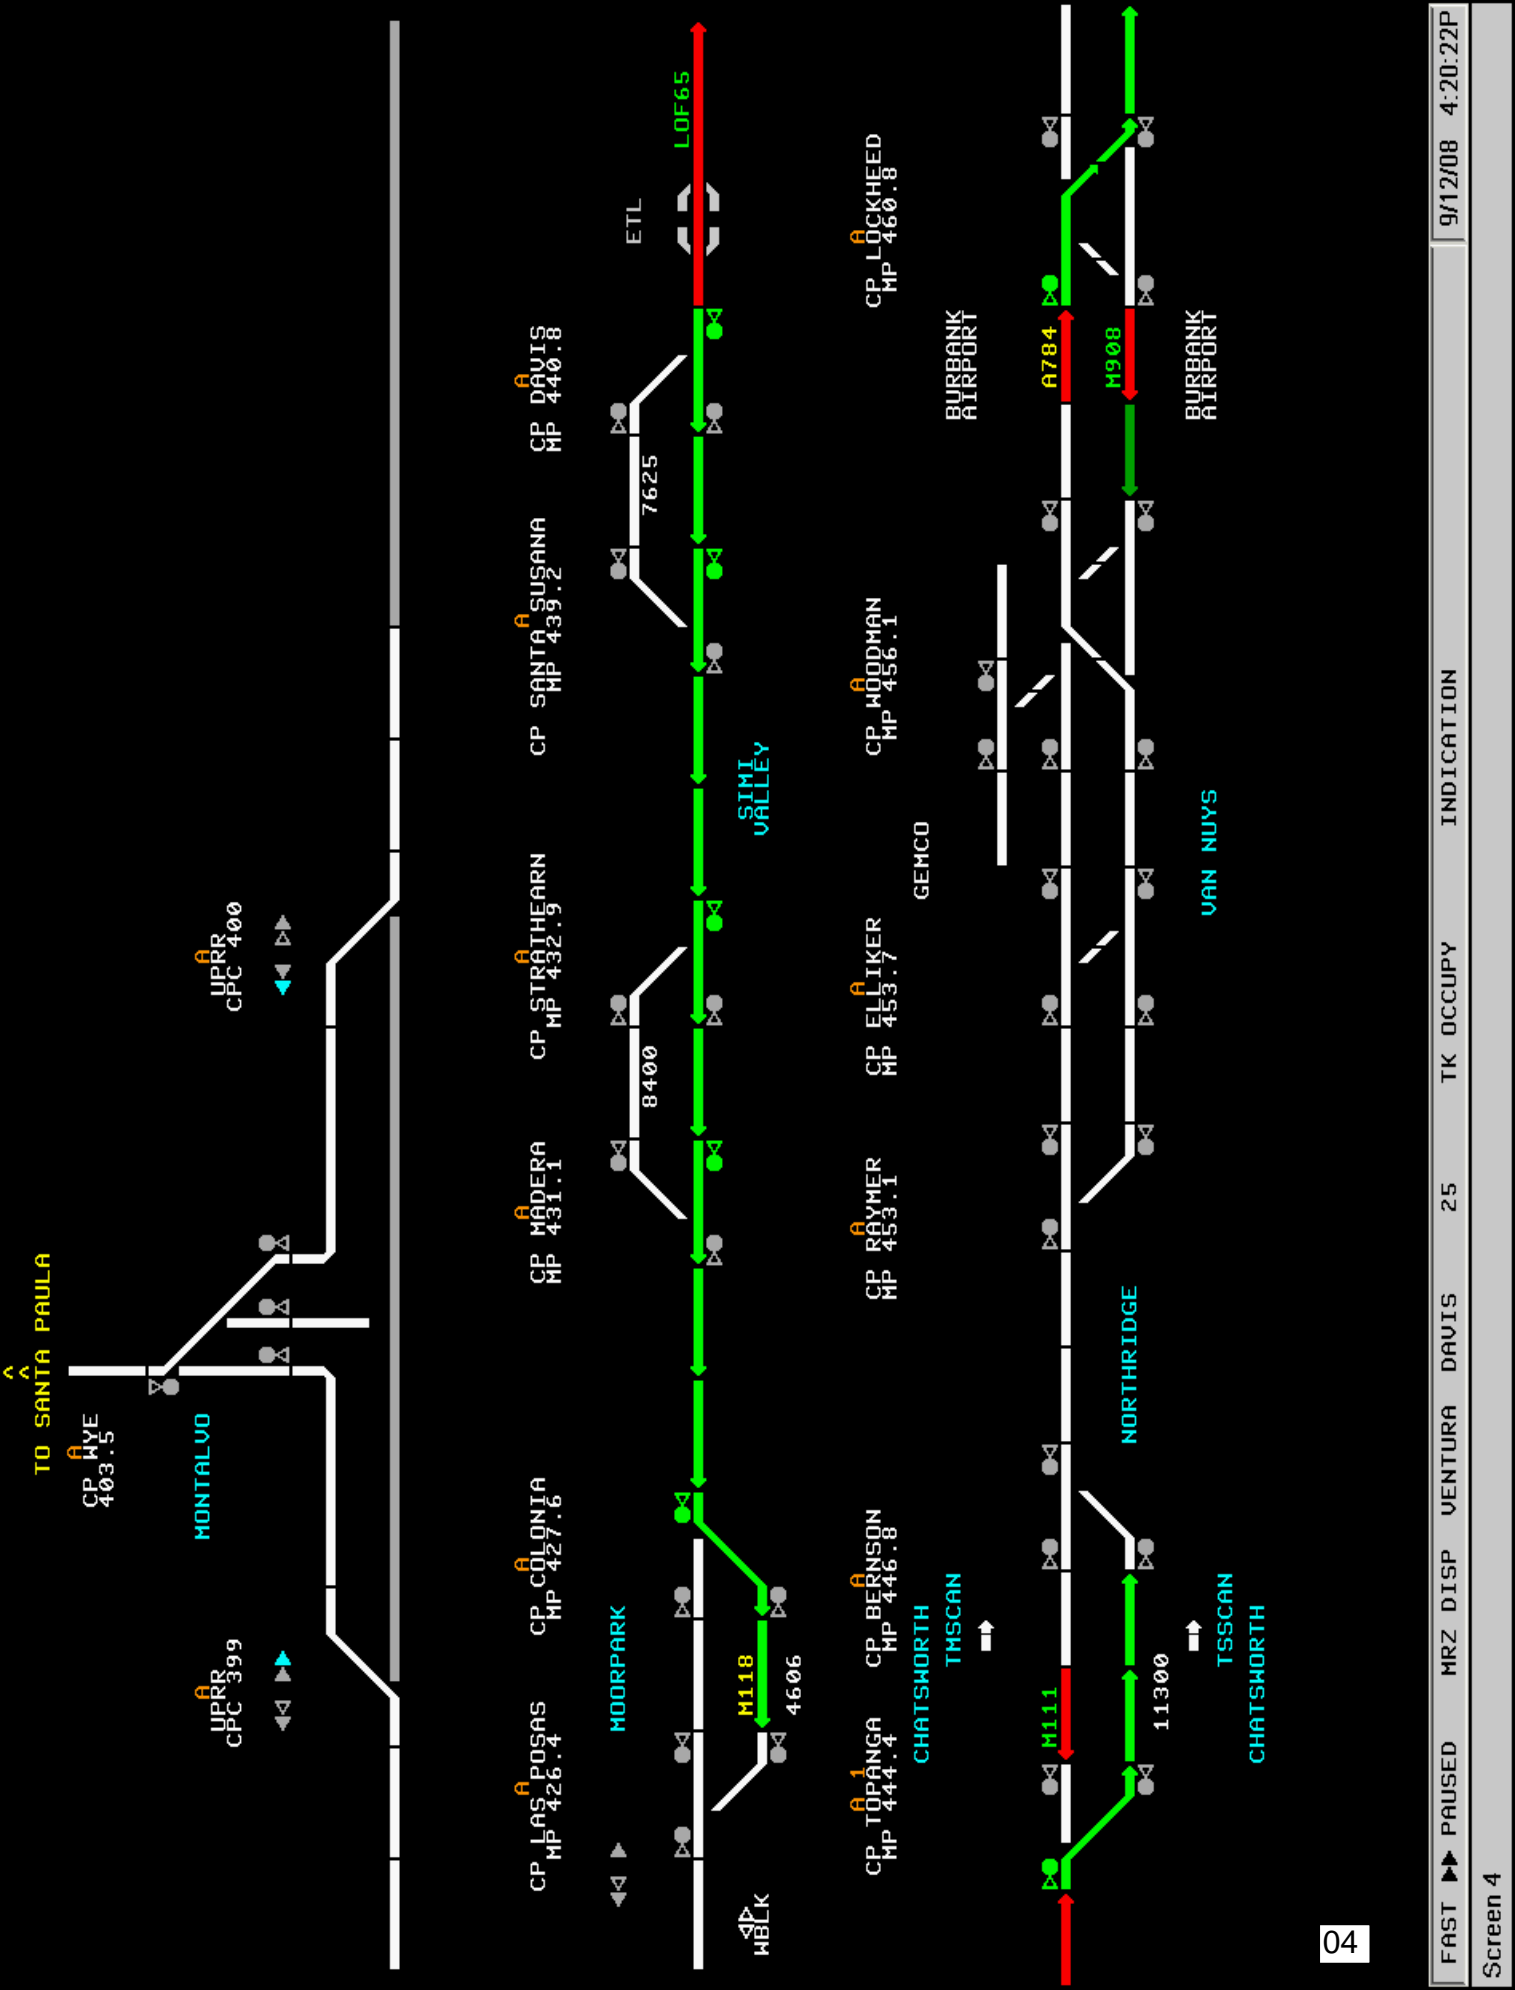

TO SANTA PAULA

UPRR
CPC 400

MONTALVO

UPRR
CPC 399

CP DAVIS
MP 440.8

CP SANTA SUSANA
MP 439.2

CP STRATHEARN
MP 432.9

CP MADERA
MP 431.1

CP COLONIA
MP 427.6

CP LAS POZAS
MP 426.4

MOORPARK

MBLK

M118
4606

SIMI VALLEY

ETL

LOF65

CP TOPANGA
MP 444.4

CP BERNSON
MP 446.8

CP RAYMER
MP 453.1

CP ELLIKER
MP 453.7

CP MOODMAN
MP 456.1

CP LOCKHEED
MP 460.8

CHATSWORTH
TMSCAN

GEMCO

BURBANK AIRPORT

M111

NORTHRIDGE

11300

TSSCAN
CHATSWORTH

VAN NUYS

BURBANK AIRPORT

A784

M908