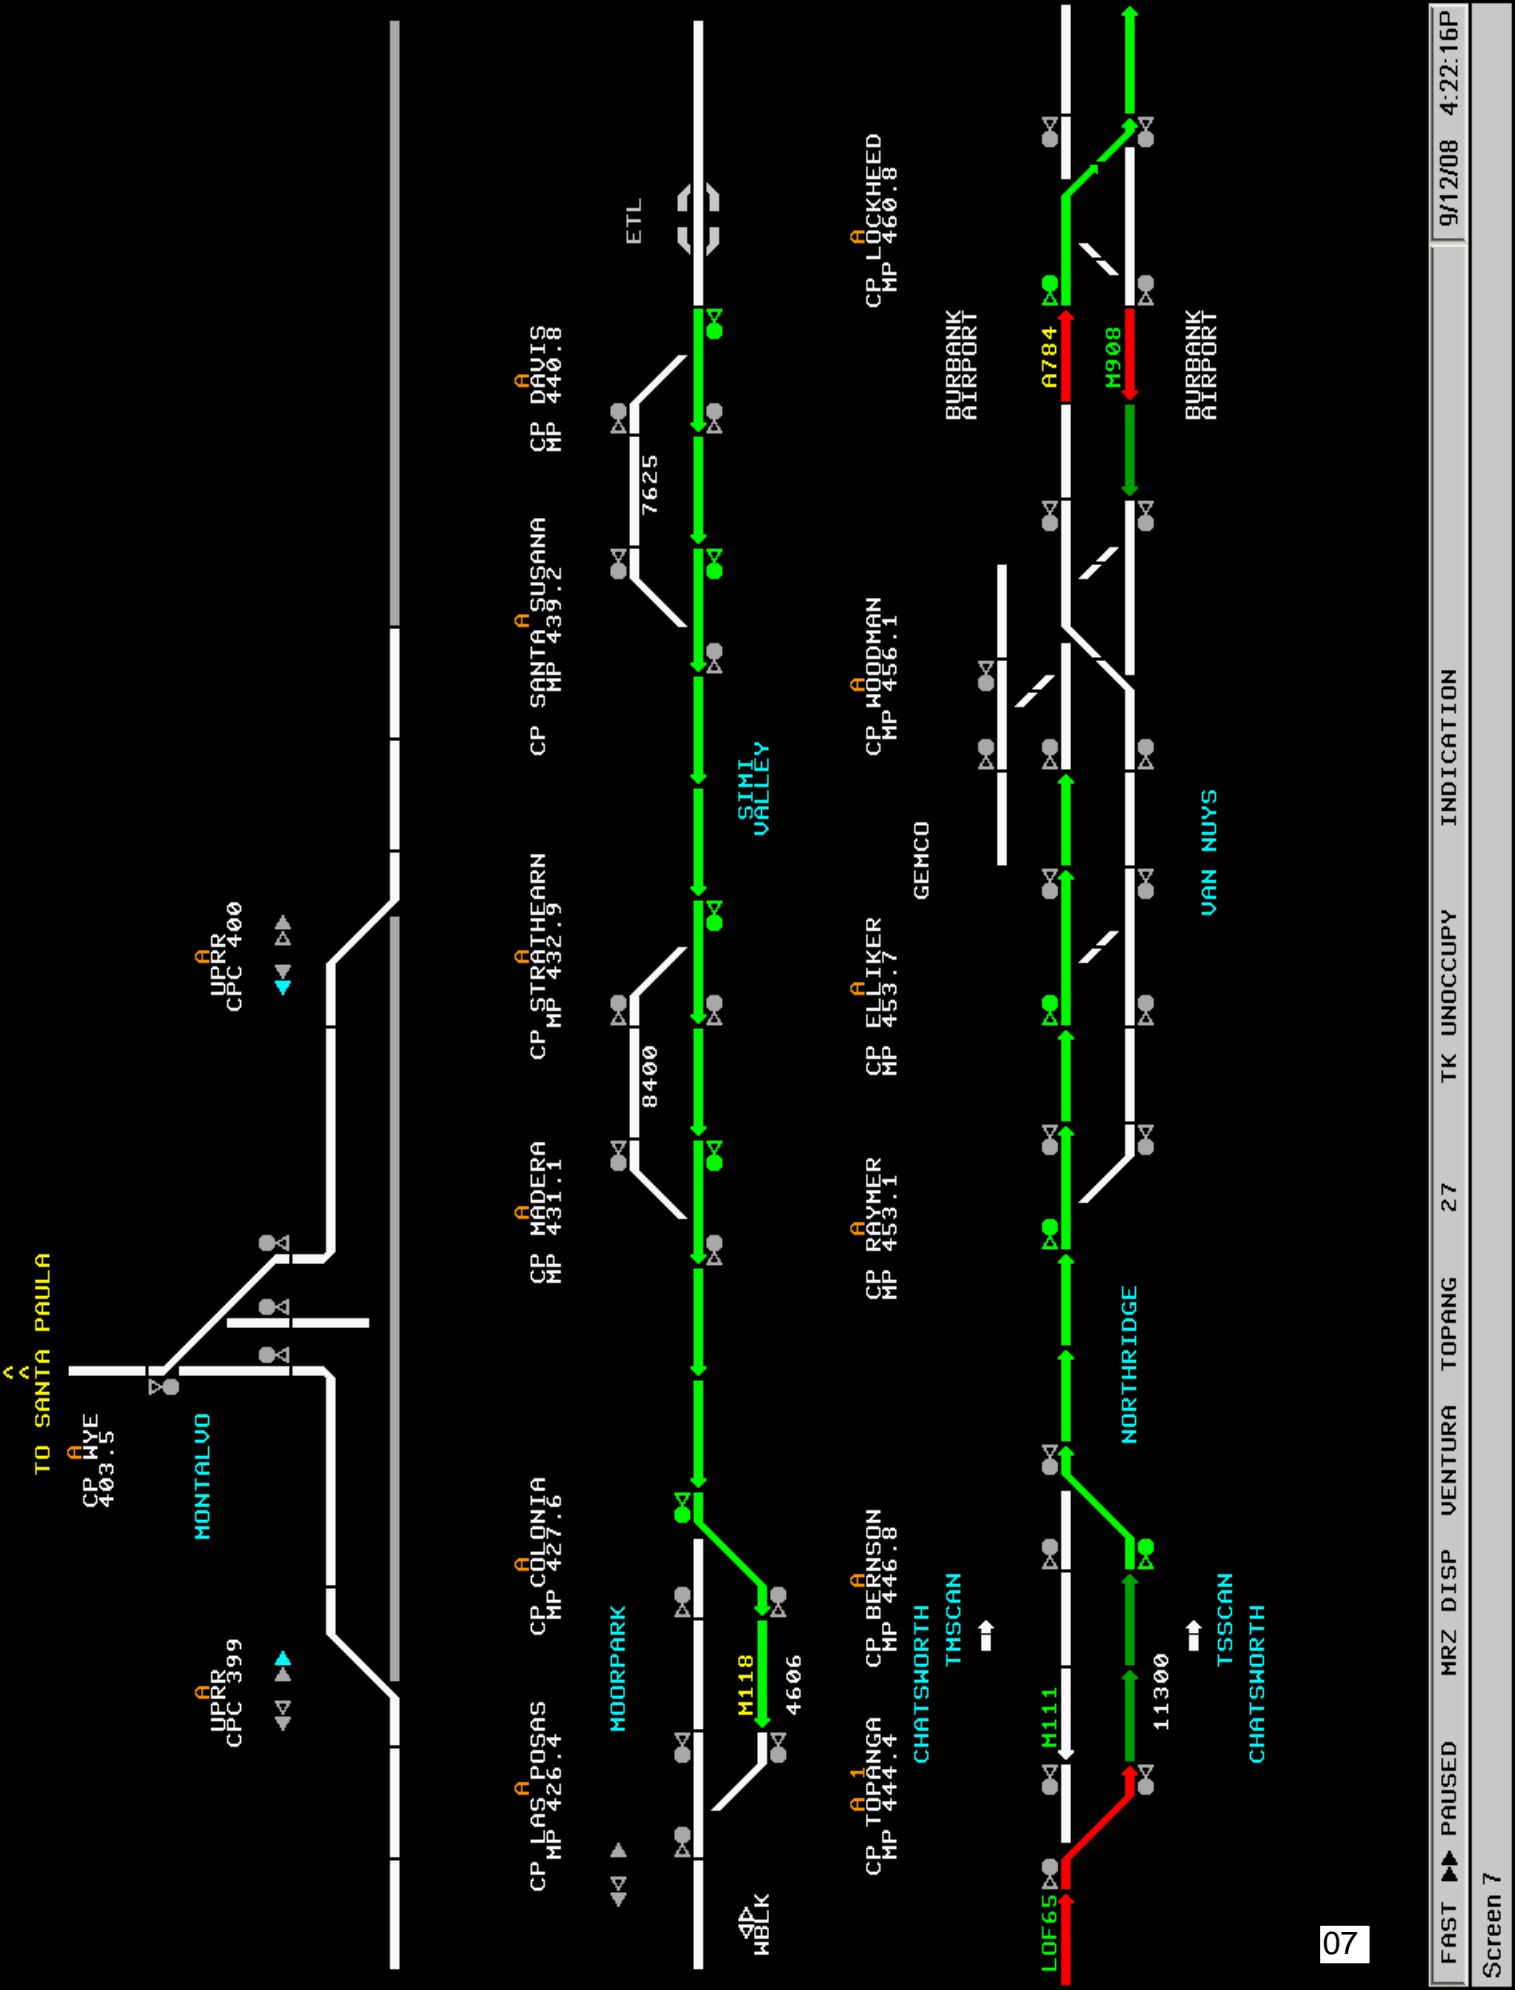

TO SANTA PAULA

CP AYE
MP 403.5

MONTALVO

UPRR
CPC 399

UPRR
CPC 400

CP LAS POSAS
MP 426.4

CP COLONIA
MP 427.6

CP MADERA
MP 431.1

CP STRATHEARN
MP 432.9

CP SANTA SUSANA
MP 439.2

CP DAVIS
MP 440.8

MOORPARK

MBLK

M118
4606

SIMI VALLEY

7625

ETL

CP TOPANGA
MP 444.4

CP BERNSON
MP 446.8

CP RAYMER
MP 453.1

CP ELLIKER
MP 453.7

CP MOODMAN
MP 456.1

CP LOCKHEED
MP 460.8

CHATSWORTH
TMSCAN

GEMCO

BURBANK AIRPORT

M111

NORTHRIDGE

A784

M908

11300

TSSCAN
CHATSWORTH

VAN NUYS

BURBANK AIRPORT