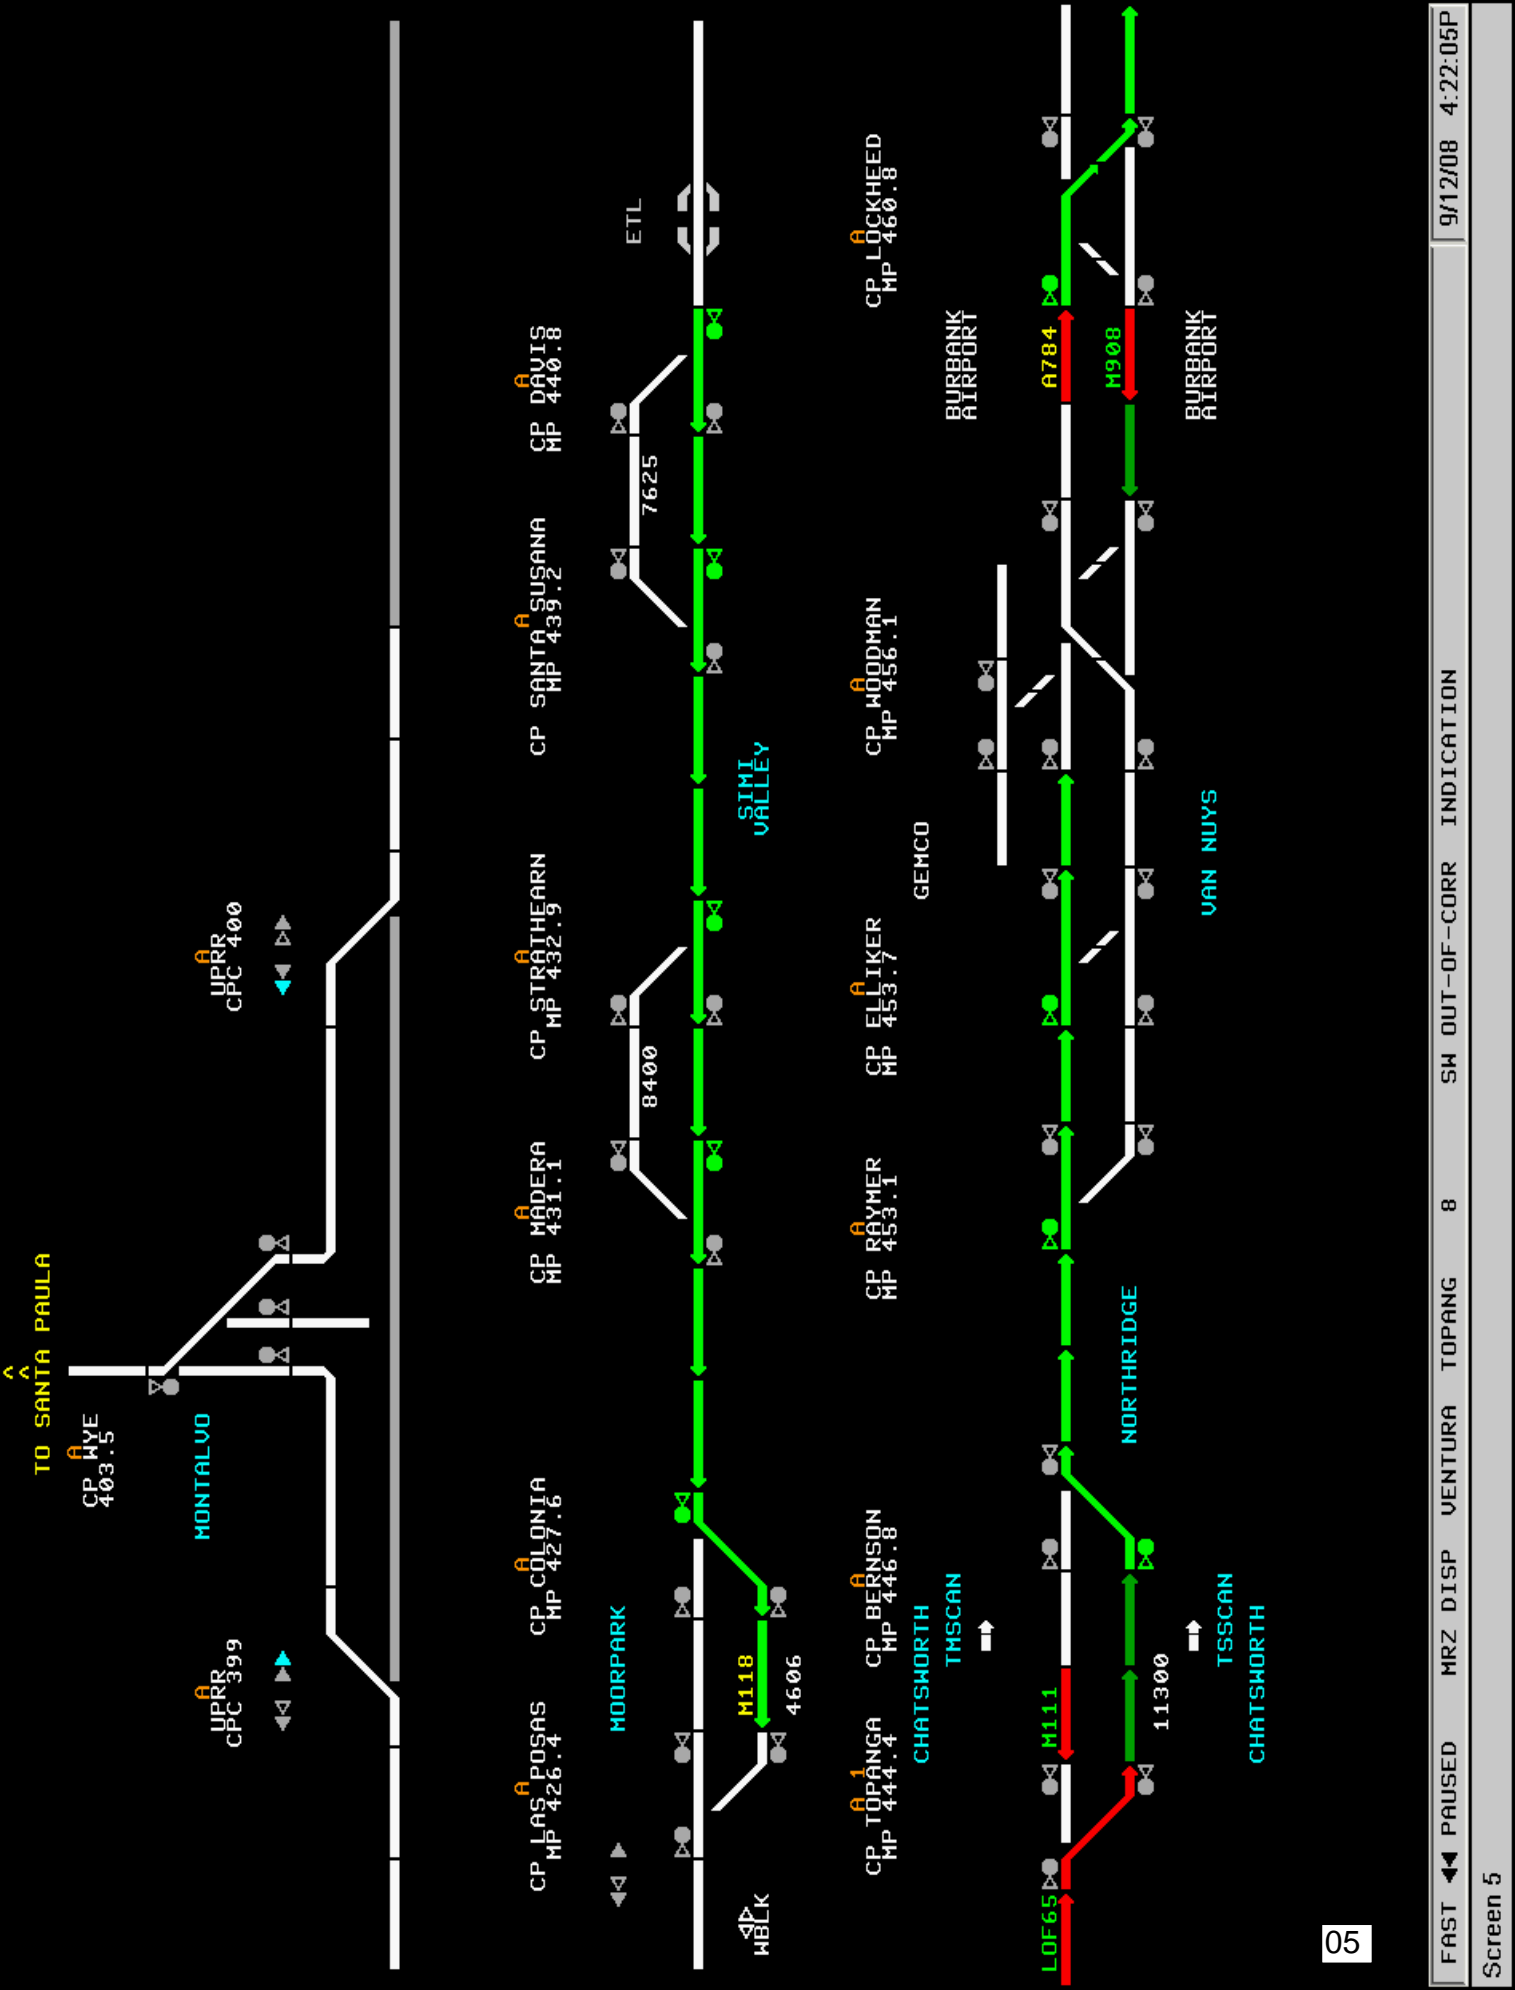

TO SANTA PAULA

CP AYE
MP 403.5

MONTALVO

UPRR
CPC 400

UPRR
CPC 399

CP LAS POSAS
MP 426.4

CP COLONIA
MP 427.6

CP MADERA
MP 431.1

CP STRATHEARN
MP 432.9

CP SANTA SUSANA
MP 439.2

CP DAVIS
MP 440.8

MOORPARK

8400

7625

ETL

MBLK

M118
4606

SIMI VALLEY

CP TOPANGA
MP 444.4

CP BERNSON
MP 446.8

CP RAYMER
MP 453.1

CP ELLIKER
MP 453.7

CP MOODMAN
MP 456.1

CP LOCKHEED
MP 460.8

CHATSWORTH
TMSCAN

GEMCO

11300

NORTH RIDGE

BURBANK AIRPORT

BURBANK AIRPORT

M111

A784

M908

NORTH RIDGE

VAN NUYS

BURBANK AIRPORT

BURBANK AIRPORT

TSSCAN
CHATSWORTH