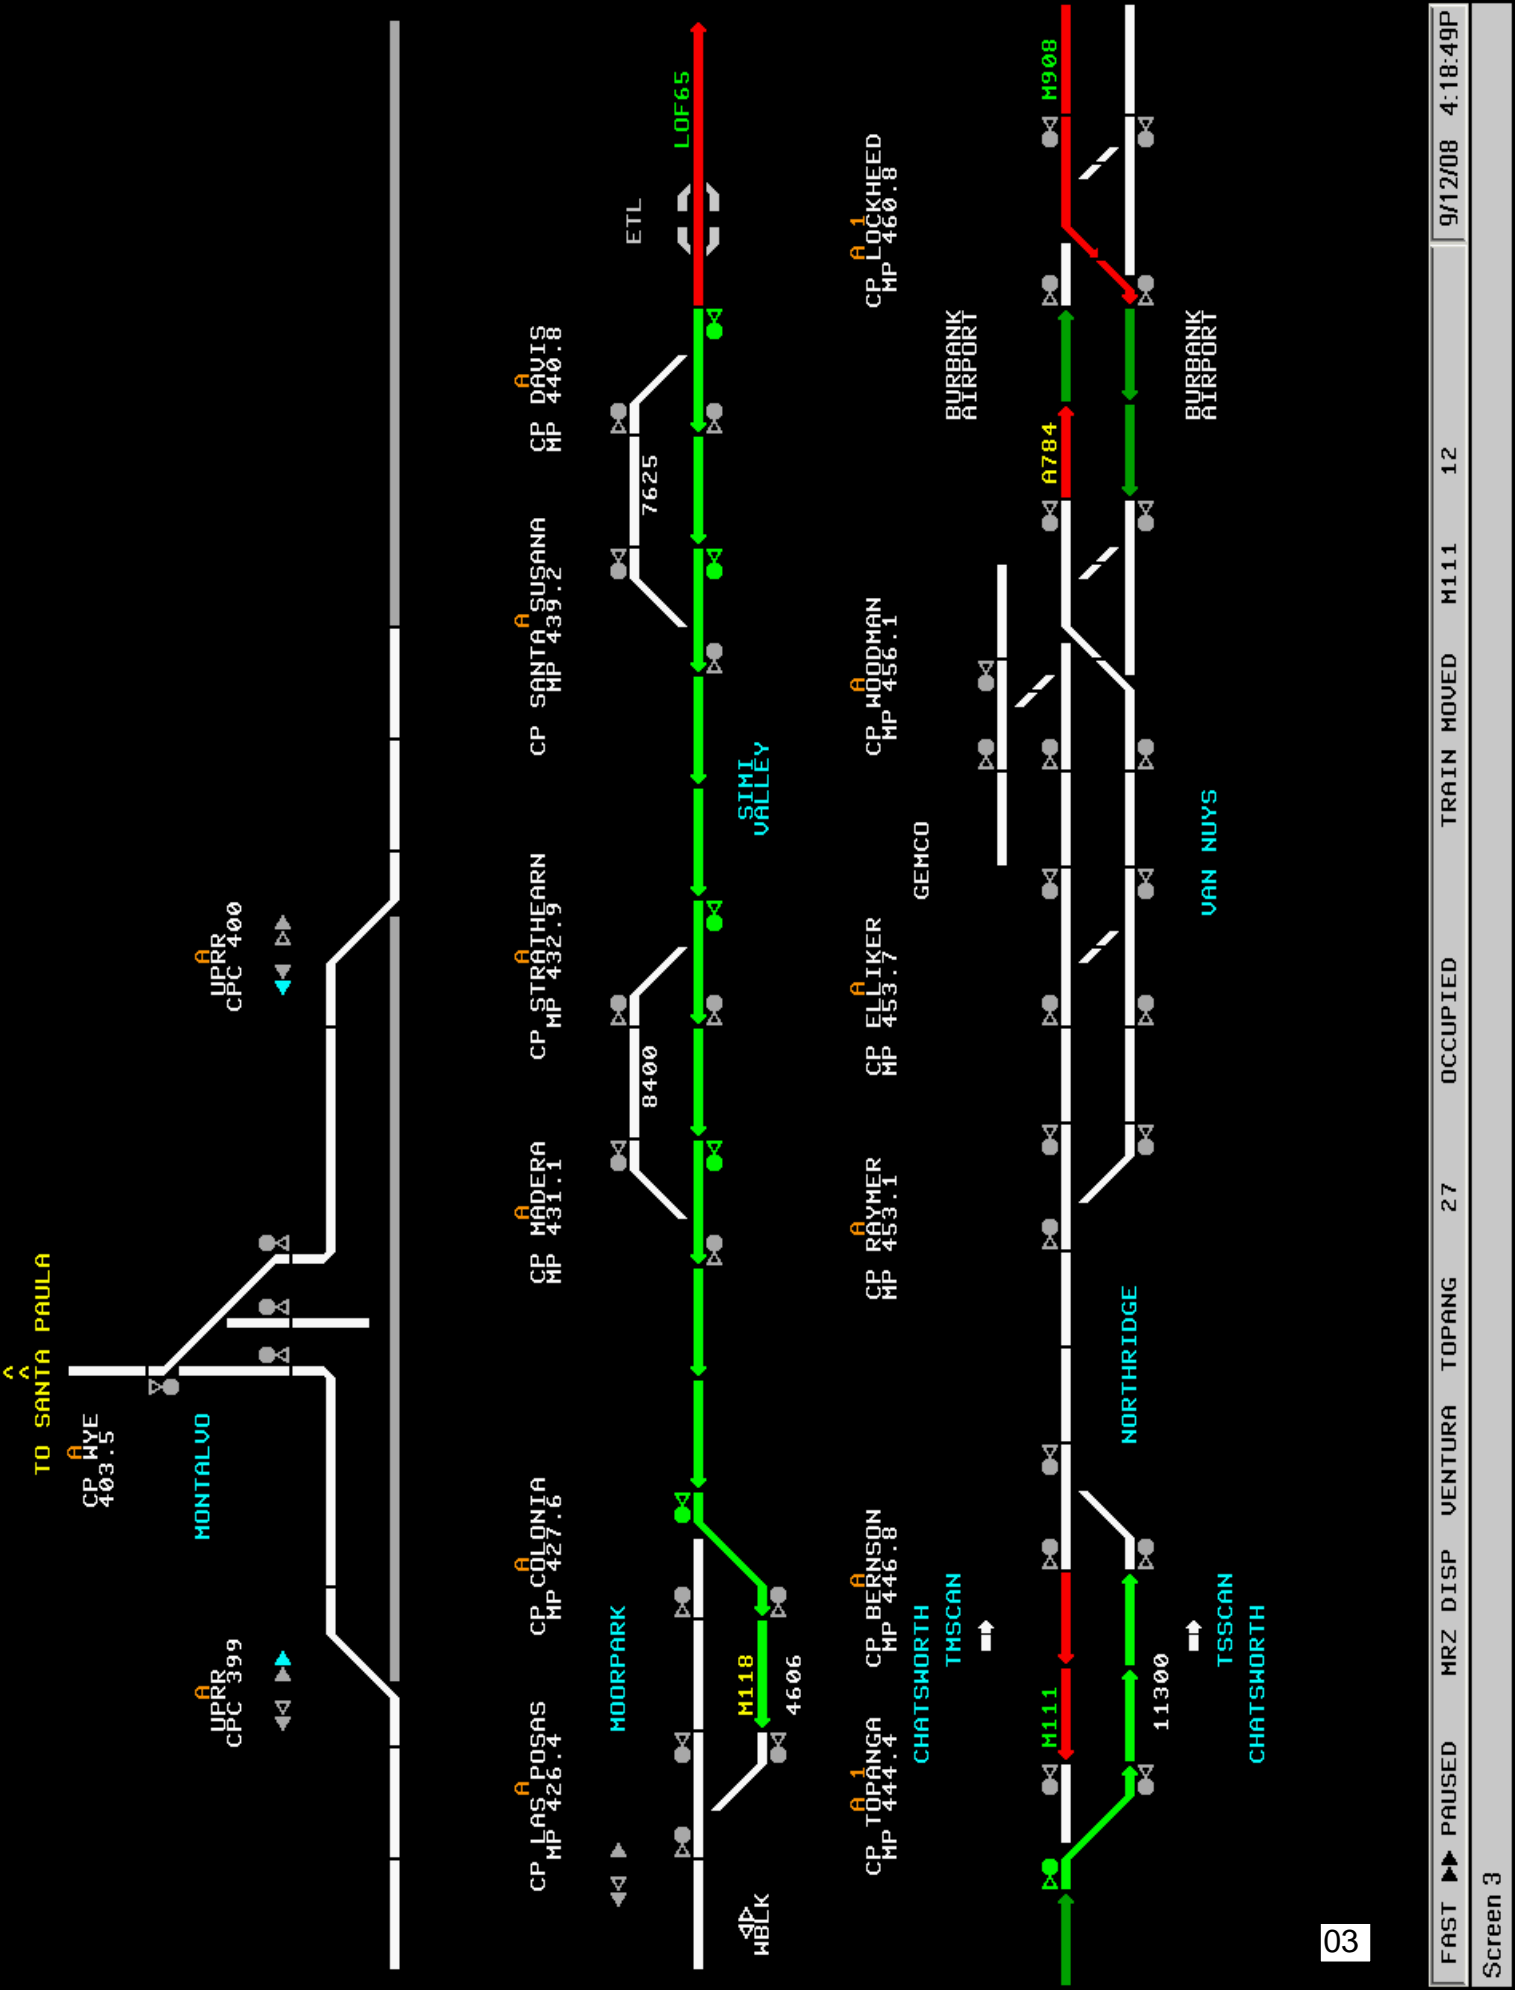

BURBANK AIRPORT

TSSCAN
CHATSWORTH

VAN NUYS

BURBANK AIRPORT

BURBANK AIRPORT

TO SANTA PAULA

CP AYE 403.5

MONTALVO