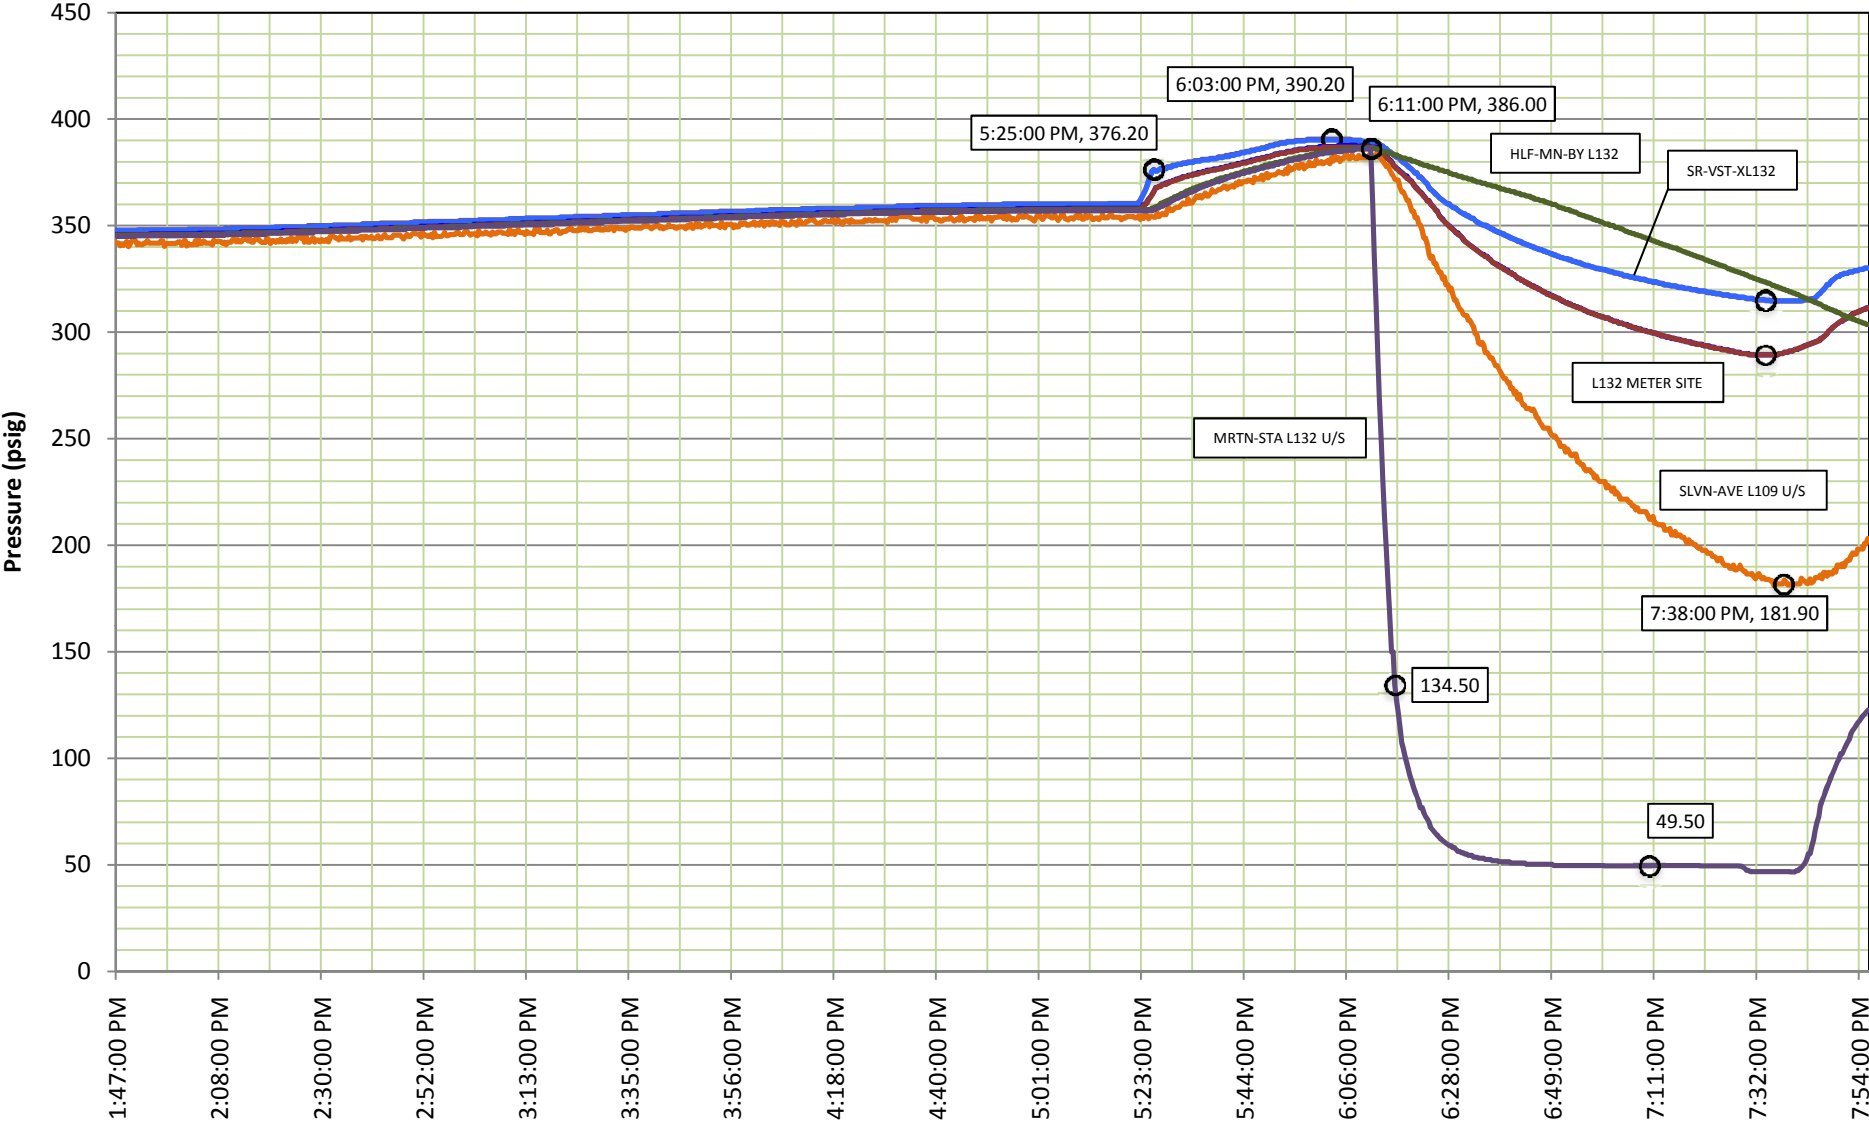

Docket No. SA-534

Exhibit No. 2-EB

NATIONAL TRANSPORTATION SAFETY BOARD

Washington, D.C.

NTSB 014-008 CITECH DATA
9-9-2010 TO 9-10-2010 REV-1

(2 Pages)

NTSB 014-008 SCADA DATA Rev-1

NTSB 014-008 SCADA DATA Rev-1