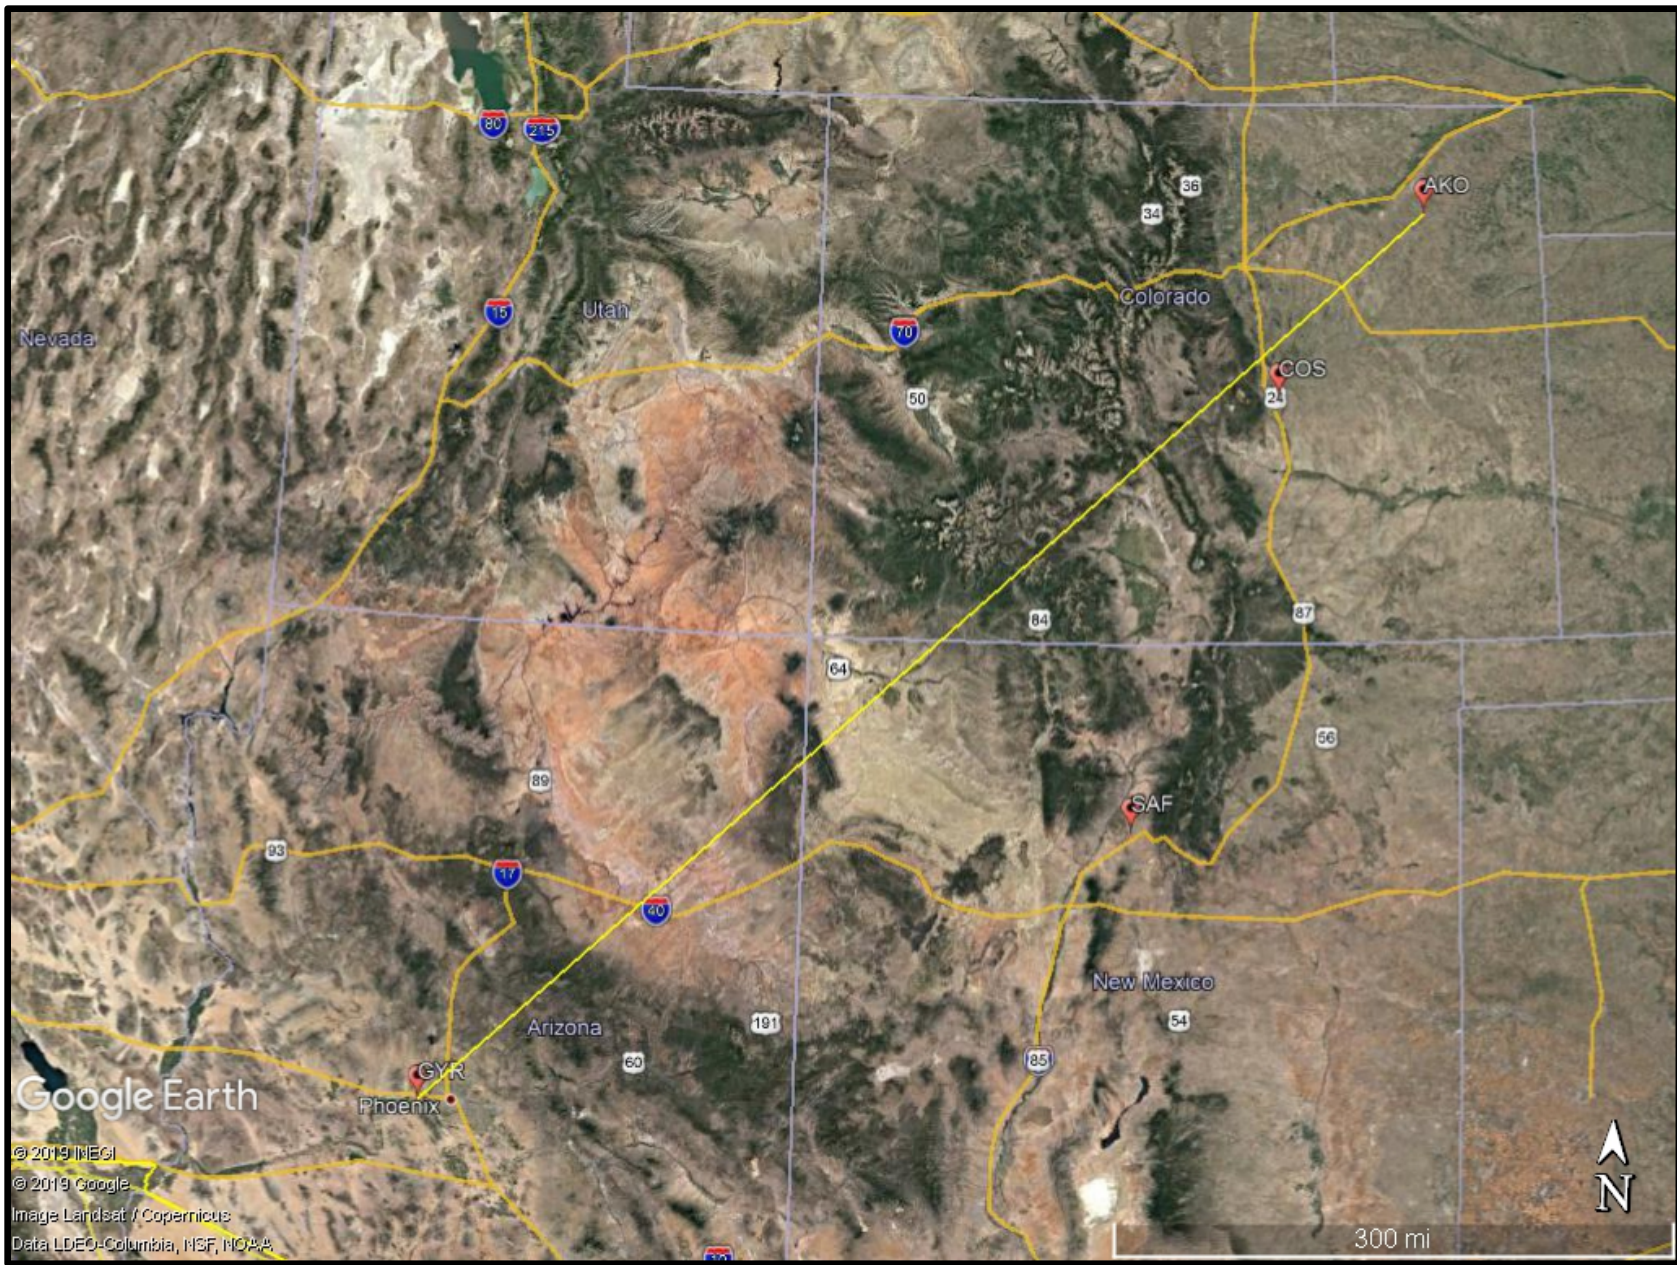

-- CEN19FA032 --  
Route of Flight

Note: This plot represents a direct route of flight from GYR to AKO and is for reference only. It does not depict the actual flight path of the accident flight.