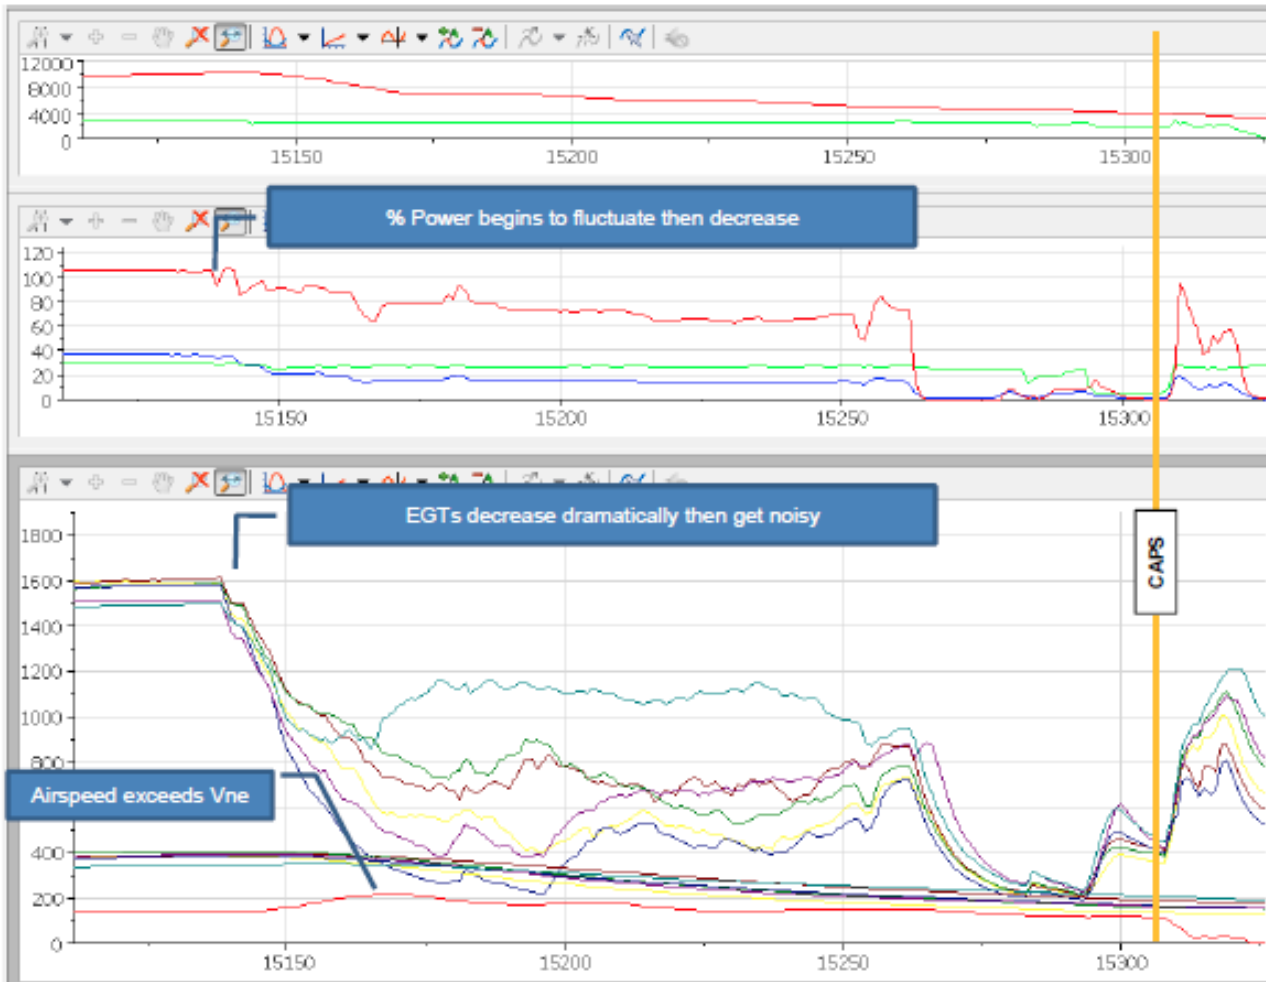

Entire Accident Flight

RED = GPS ALT

GRN = RPM

BLU = FUEL FLOW

GRN = MAP

EGTs & CHTs

RED = GPS ALT

GRN = RPM

RED = % POWER

BLU = FUEL FLOW

GRN = MAP

EGTs & CHTs

RED = KIAS