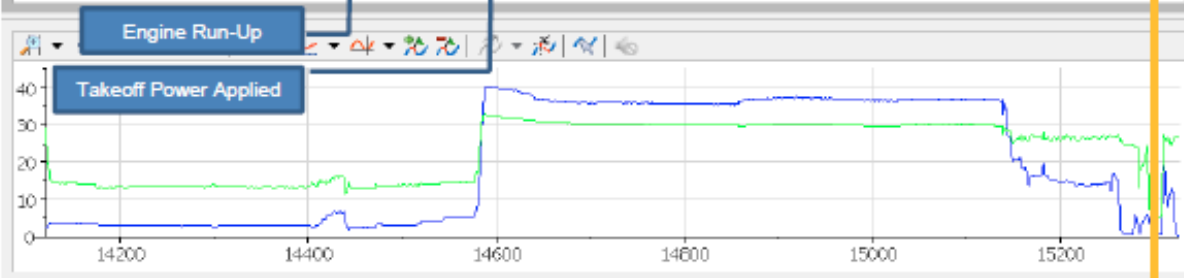

Entire Accident Flight

RED = GPS ALT

GRN = RPM

BLU = FUEL FLOW

GRN = MAP

EGTs & CHTs

RED = GPS ALT

GRN = RPM

RED = % POWER

BLU = FUEL FLOW

GRN = MAP

EGTs & CHTs

RED = KIAS