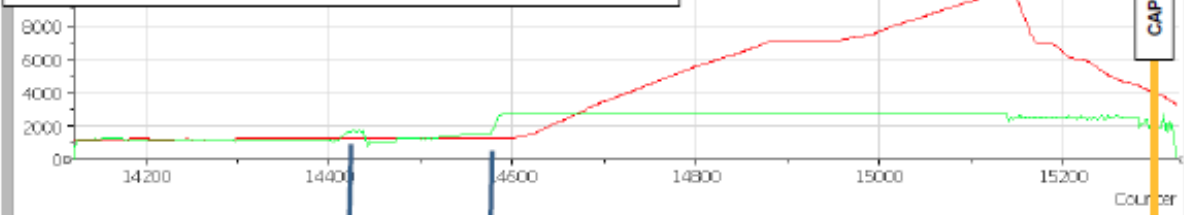

Entire Accident Flight

RED = GPS ALT

GRN = RPM

BLU = FUEL FLOW

GRN = MAP

EGTs & CHTs

RED = GPS ALT

GRN = RPM

RED = % POWER

BLU = FUEL FLOW

GRN = MAP

EGTs & CHTs

RED = KIAS