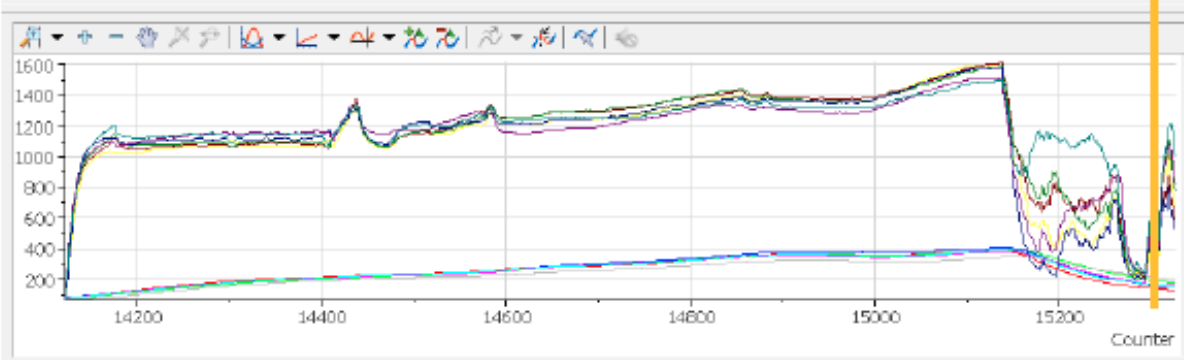

Entire Accident Flight

RED = GPS ALT

GRN = RPM

BLU = FUEL FLOW

GRN = MAP

EGTs & CHTs

RED = GPS ALT

GRN = RPM

RED = % POWER

BLU = FUEL FLOW

GRN = MAP

EGTs & CHTs

RED = KIAS