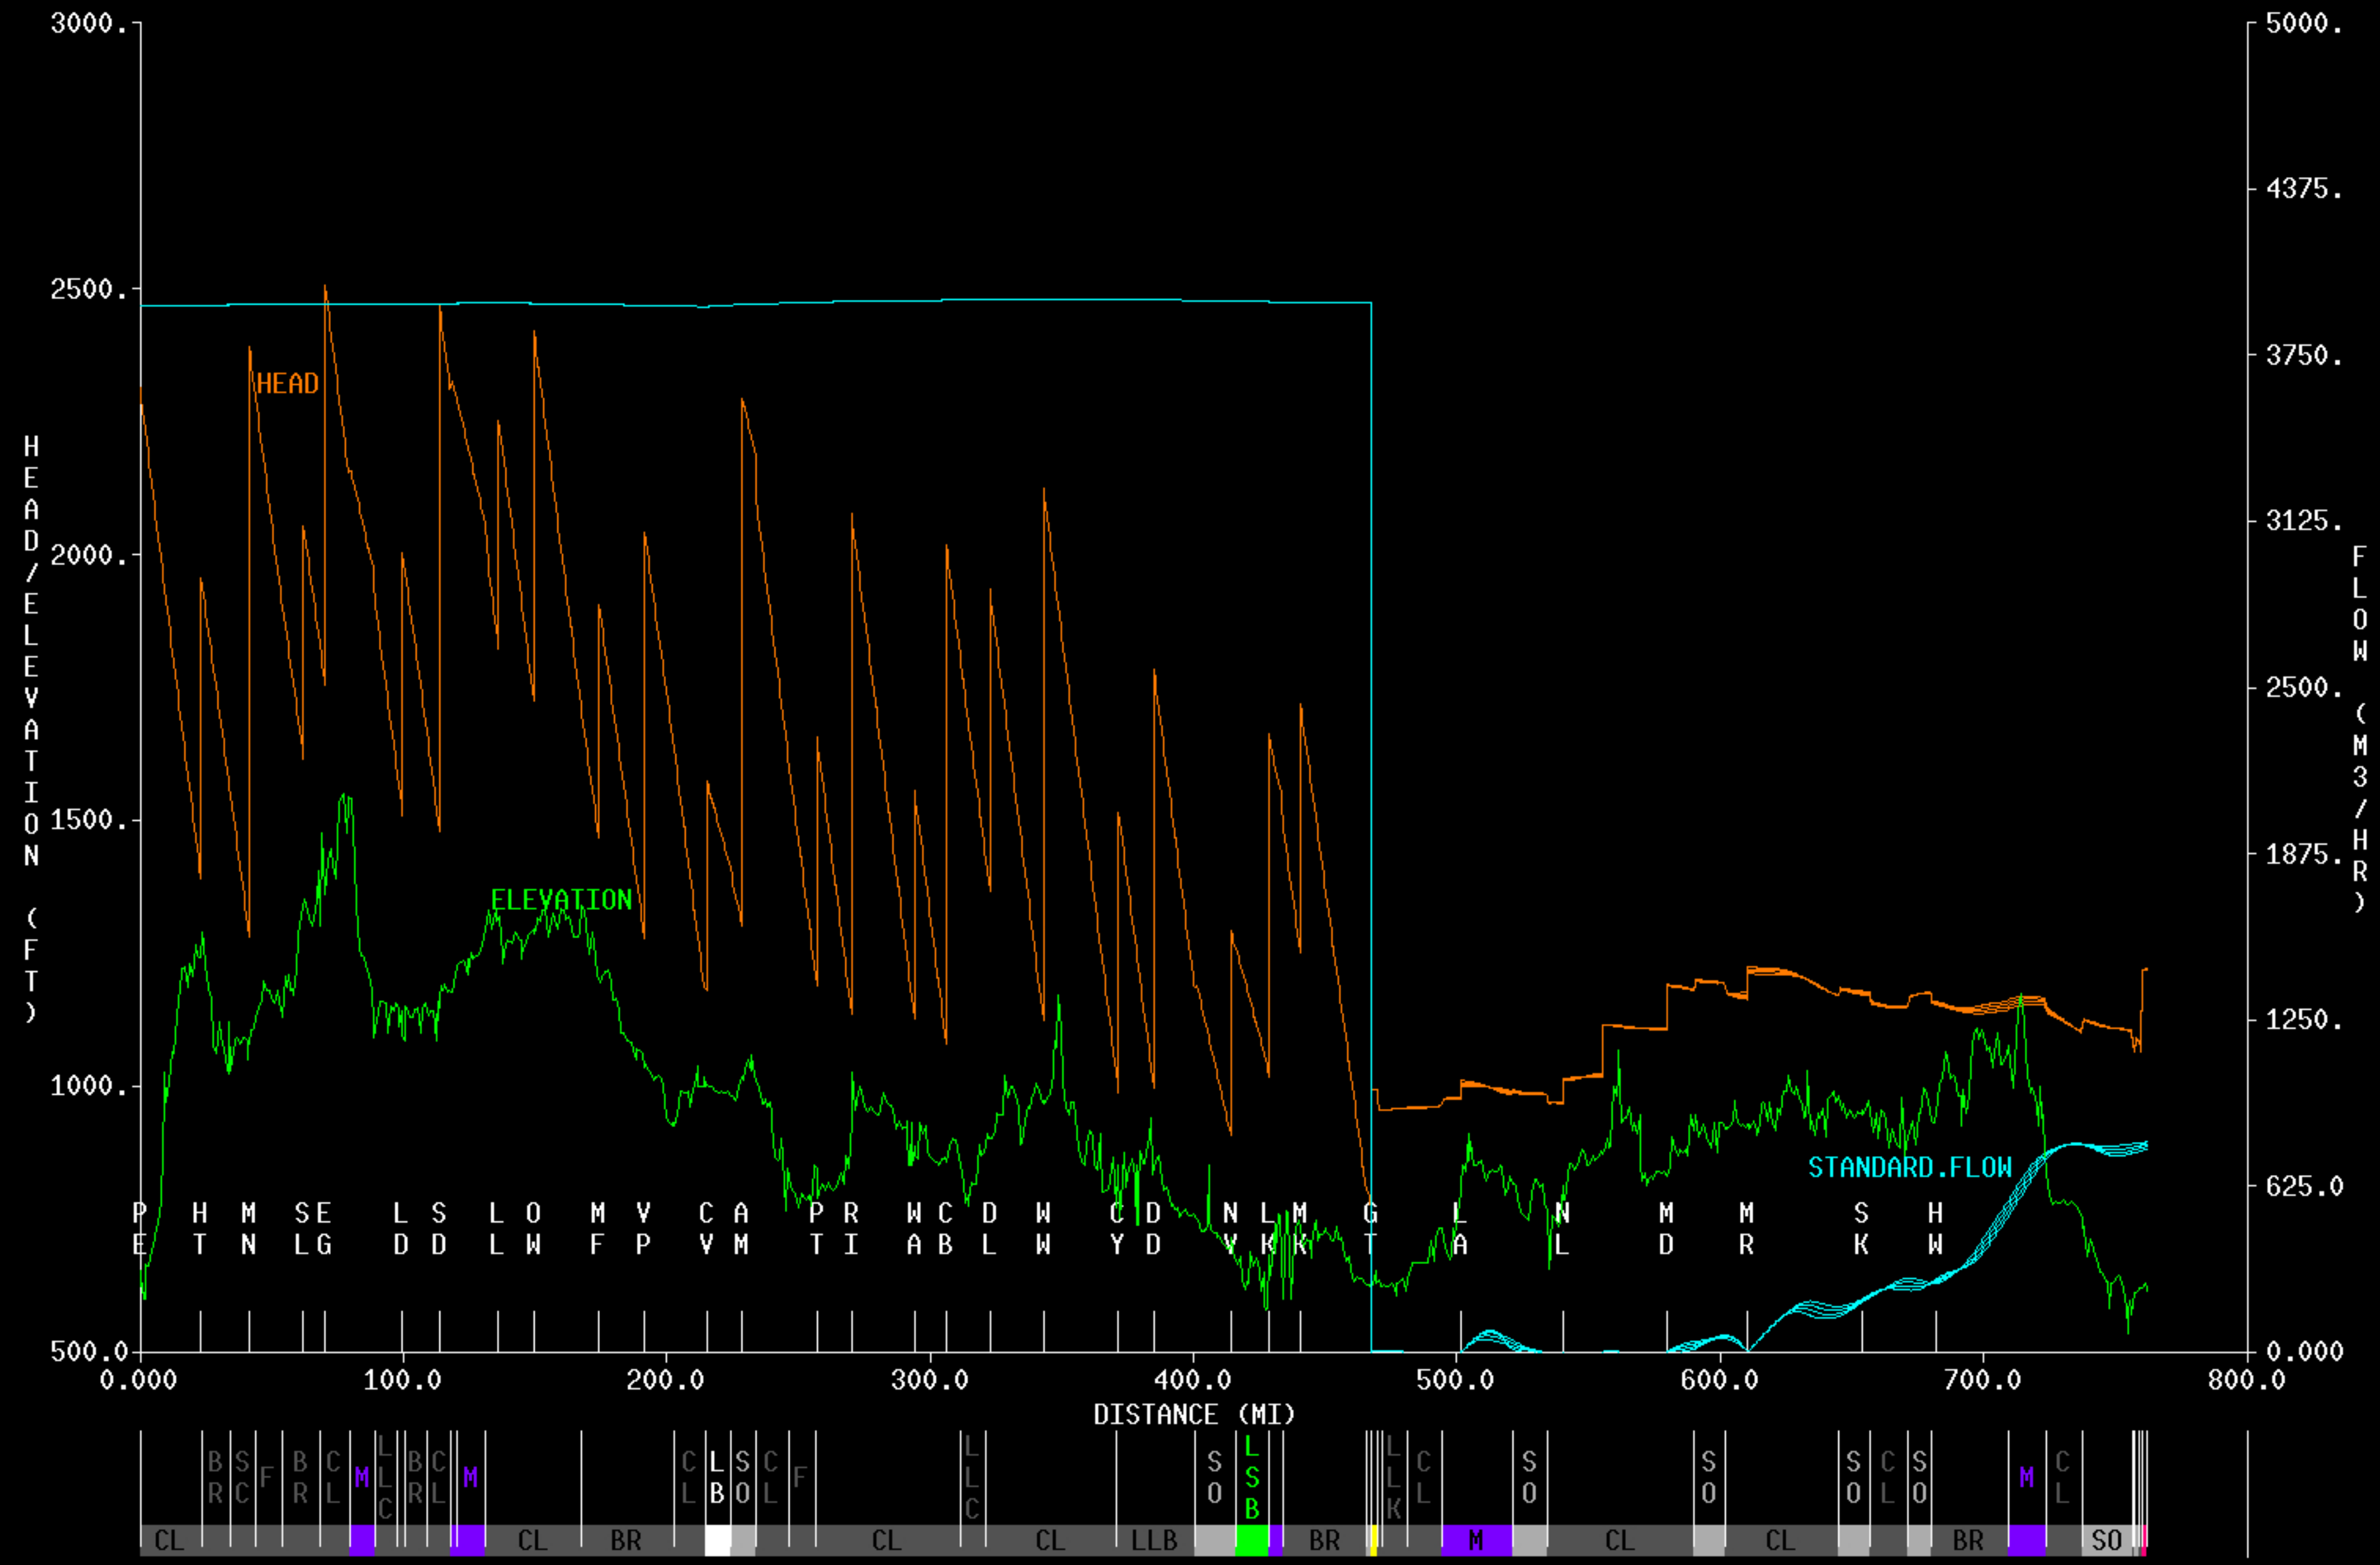

LINE 6

Figure 6: Line 6B Shutdown MBS Display on Feb. 1, 2012 Source: Enbridge Energy (NTSB: 351).