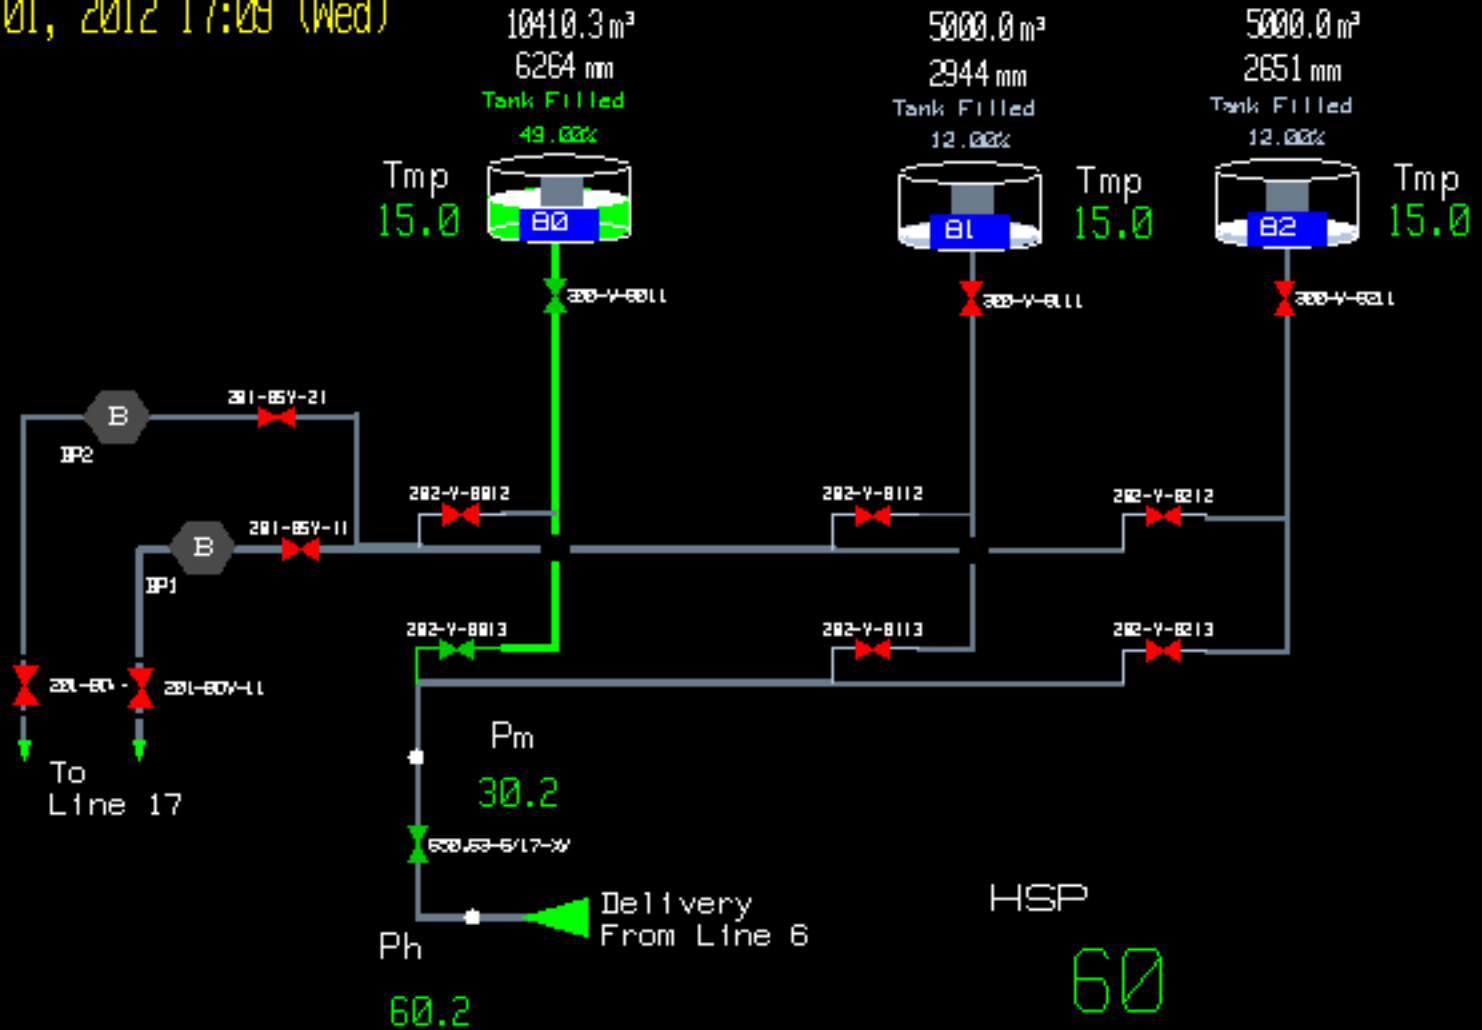

(Stockbridge)

Home Commands Help Exit

Alarms enabled

Feb 01, 2012 17:09 (Wed)

Figure 5: Simulated Line 6B Stockbridge Tank Farm (Terminal Station) Display on Feb. 1, 2012