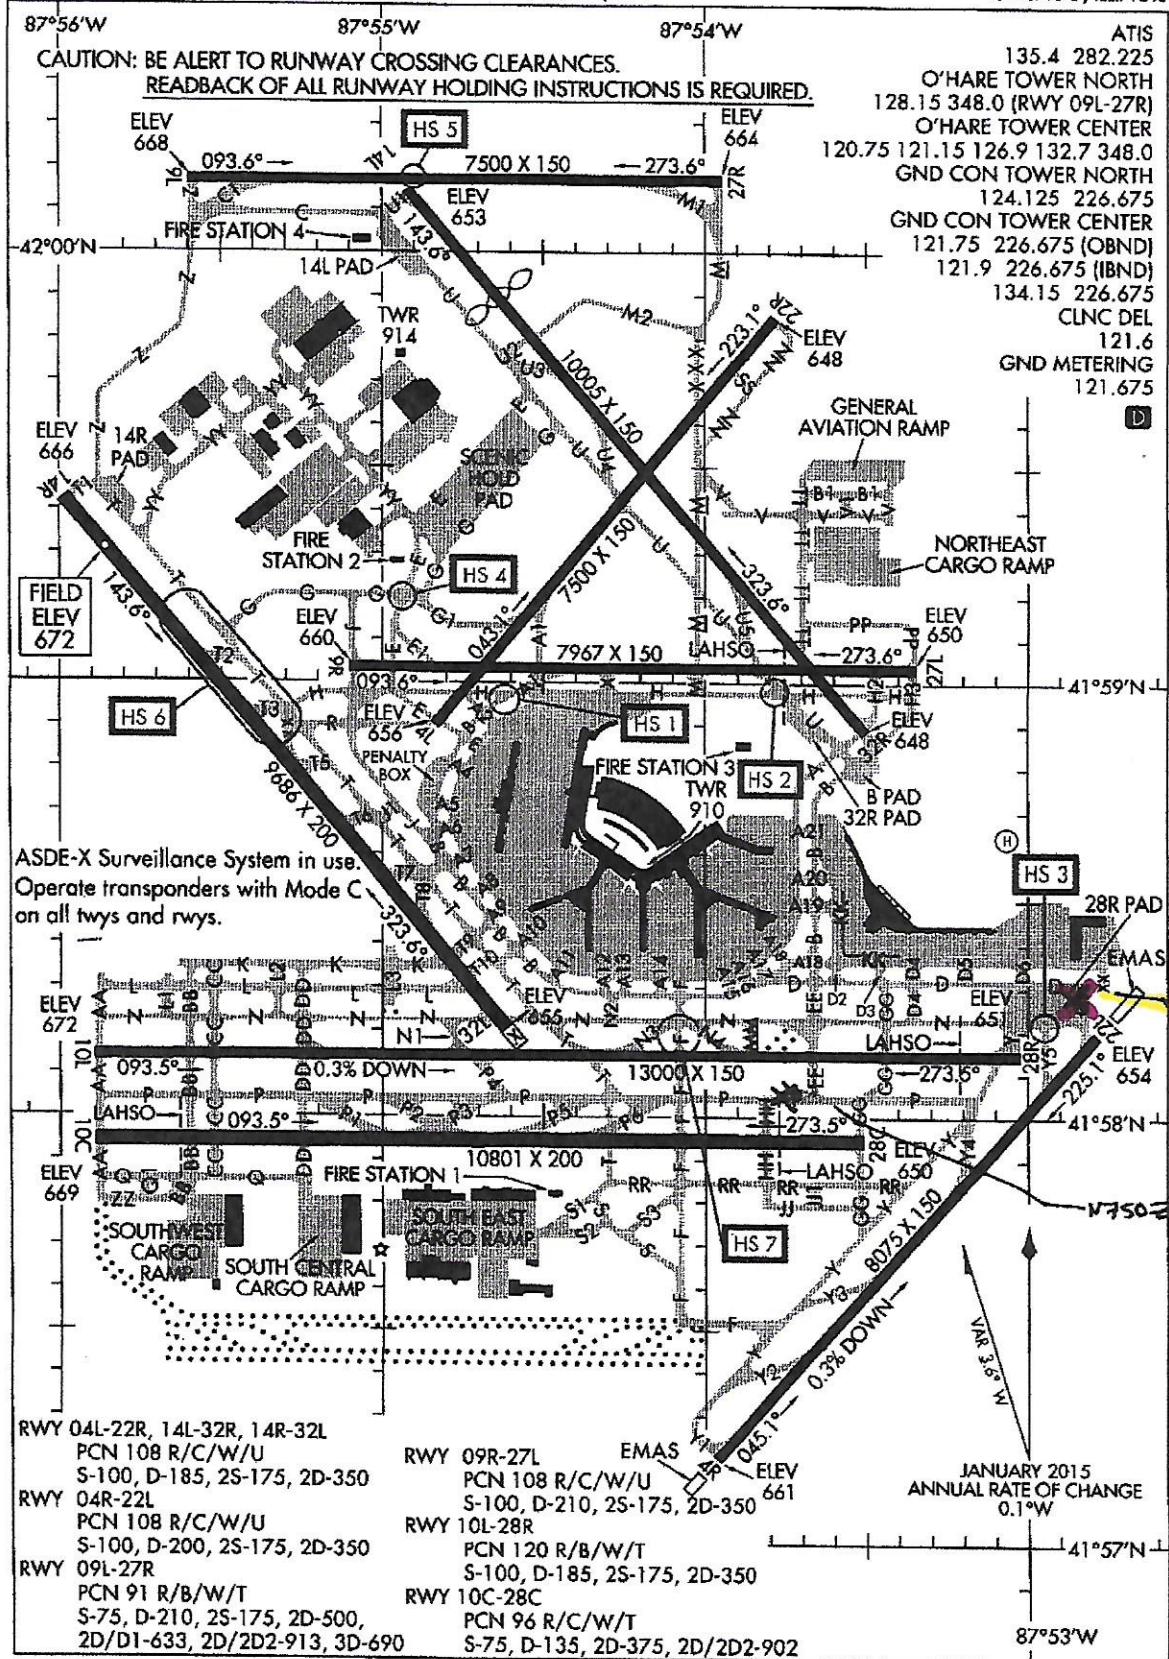

23 JUL 2015 to 20 AUG 2015

15120

# AIRPORT DIAGRAM

AL-166 (FAA)

CHICAGO-O'HARE INTL (ORD)

CHICAGO, ILLINOIS

EC-3, 23 JUL 2015 to 20 AUG 2015

EC-3, 23 JUL 2015 to 20 AUG 2015

N942AC

# AIRPORT DIAGRAM

15120

CHICAGO, ILLINOIS  
CHICAGO-O'HARE INTL (ORD)