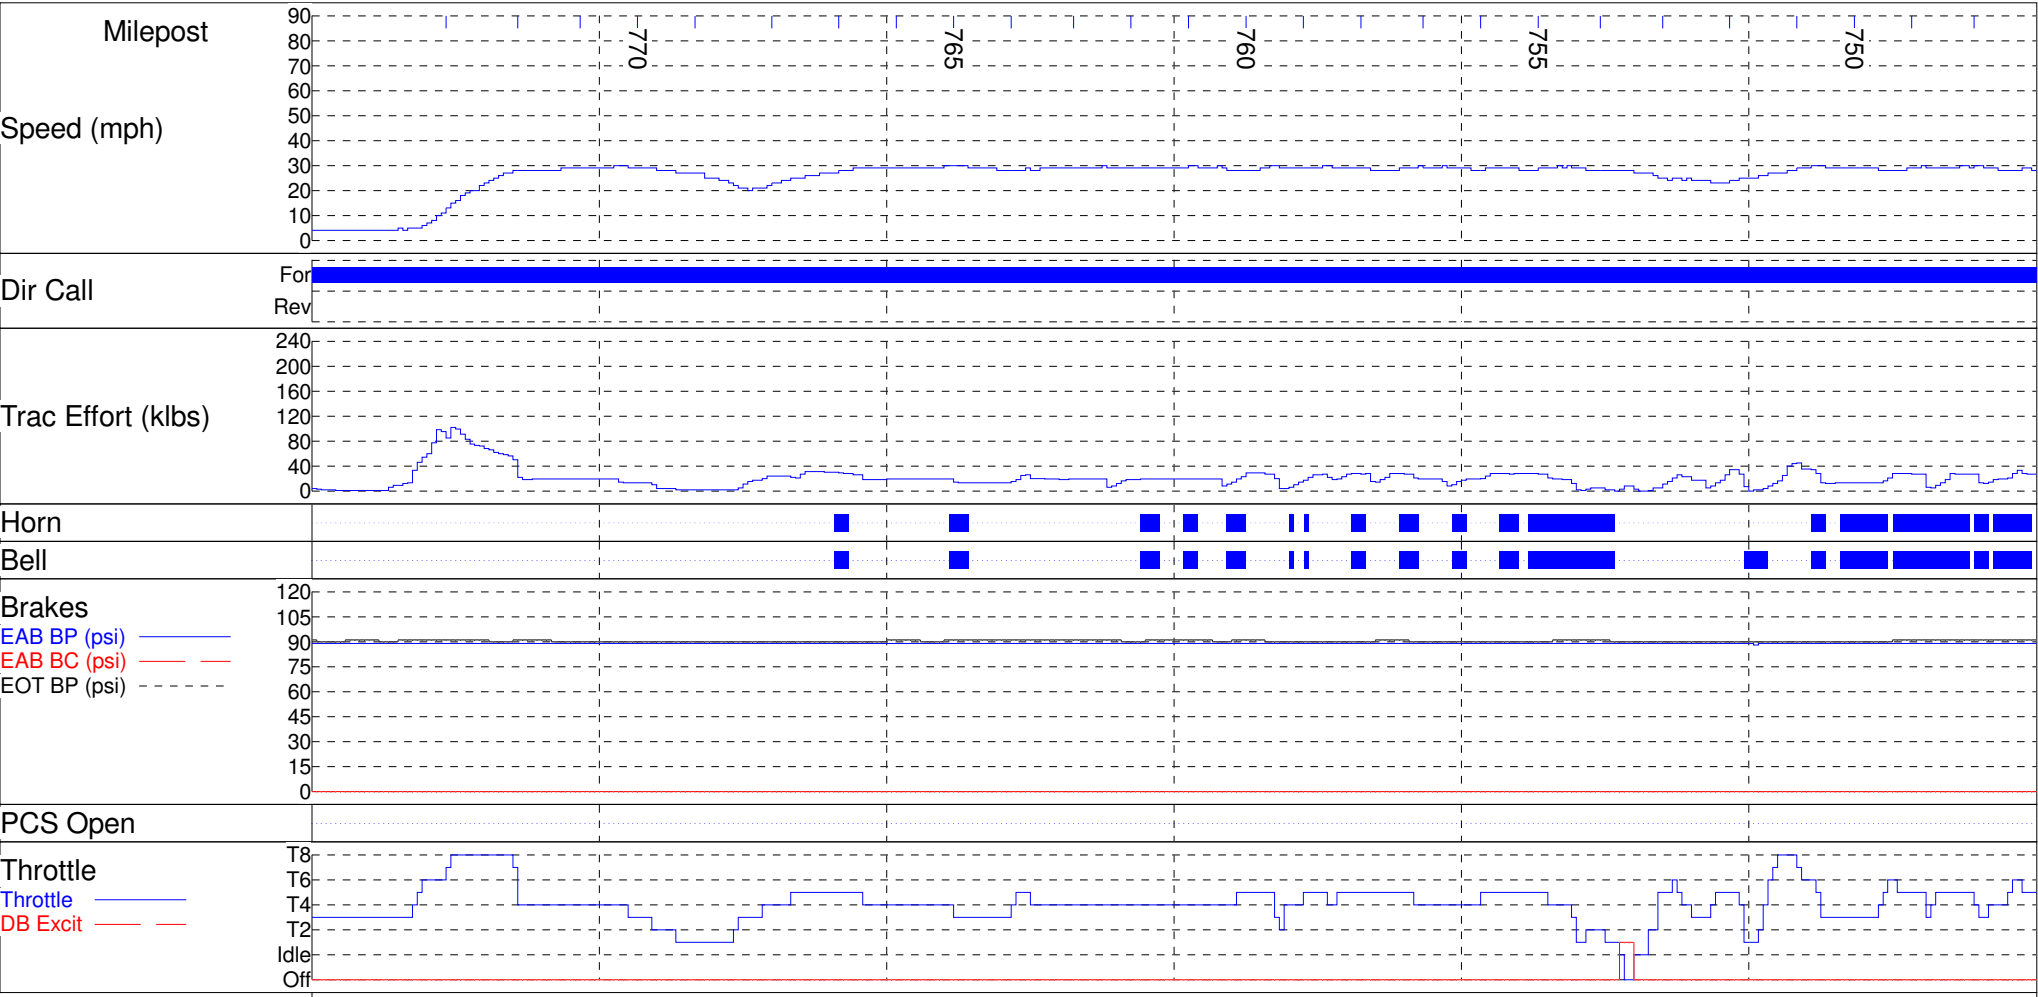

Wheel Size 41.56
Recorder Type IFC-CSX

WRE Recorder Data Analysis Software
WPN 17561 Version 3.14.16.3
Filename CSXTQ60607Leadloco230.dat

Mar 07, 2017 10:42:56

10 Minutes

Mar 07, 2017 11:42:56

Locomotive 230 (CSX)
Recorder 0
Start Time Mar 07, 2017 08:42:56
End Time Mar 07, 2017 15:12:30

Wheel Size 41.56
Recorder Type IFC-CSX

WRE Recorder Data Analysis Software
WPN 17561 Version 3.14.16.3
Filename CSXTQ60607Leadloco230.dat

Locomotive 230 (CSX)
Recorder 0
Start Time Mar 07, 2017 08:42:56
End Time Mar 07, 2017 15:12:30

Wheel Size 41.56
Recorder Type IFC-CSX

WRE Recorder Data Analysis Software
WPN 17561 Version 3.14.16.3
Filename CSXTQ60607Leadloco230.dat

Mar 07, 2017 12:42:56

10 Minutes

Mar 07, 2017 13:42:56

Locomotive 230 (CSX)
Recorder 0
Start Time Mar 07, 2017 08:42:56
End Time Mar 07, 2017 15:12:30

Wheel Size 41.56
Recorder Type IFC-CSX

WRE Recorder Data Analysis Software
WPN 17561 Version 3.14.16.3
Filename CSXTQ60607Leadloco230.dat

TIME SCALE

Printed on Mar 10, 2017 18:11:00

Mar 07, 2017 13:42:56

10 Minutes