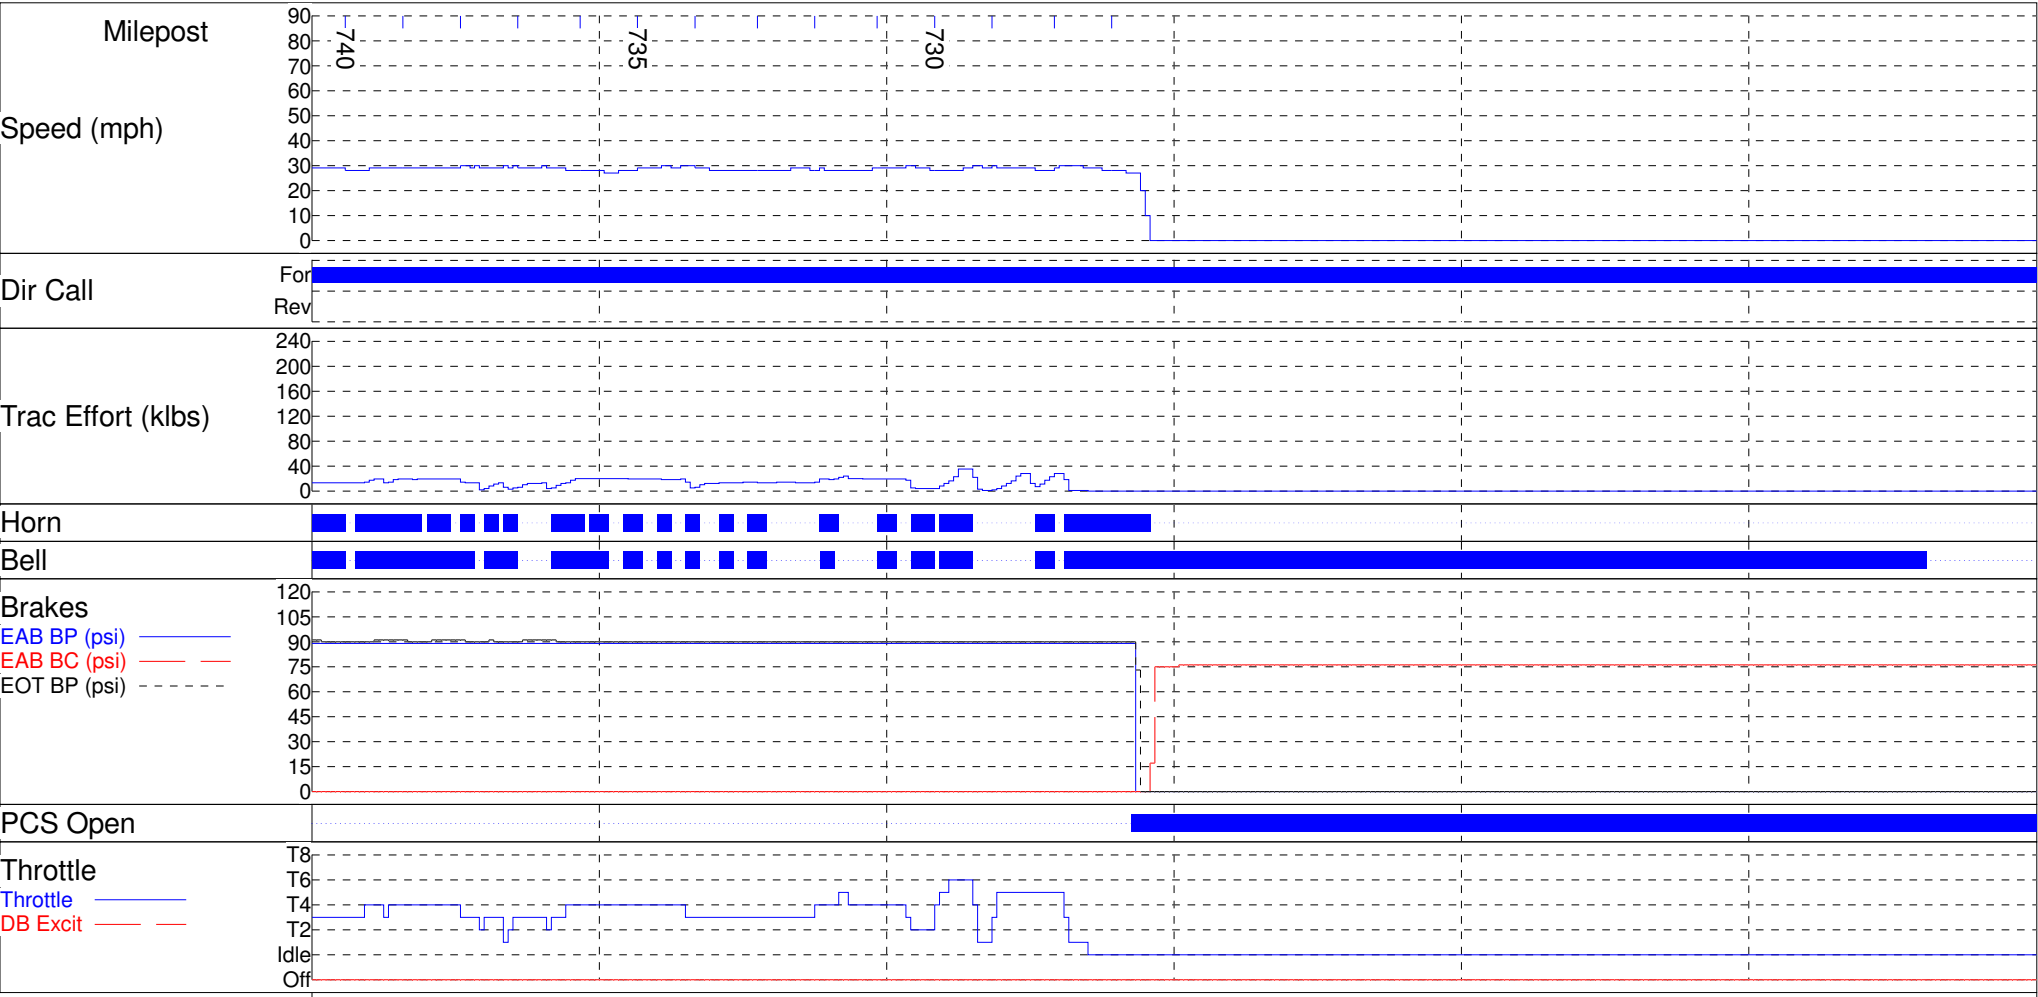

Wheel Size 41.56
Recorder Type IFC-CSX

WRE Recorder Data Analysis Software
WPN 17561 Version 3.14.16.3
Filename CSXTQ60607Leadloco230.dat

Locomotive 230 (CSX)
Recorder 0
Start Time Mar 07, 2017 08:42:56
End Time Mar 07, 2017 15:12:30

Wheel Size 41.56
Recorder Type IFC-CSX

WRE Recorder Data Analysis Software
WPN 17561 Version 3.14.16.3
Filename CSXTQ60607Leadloco230.dat

Mar 07, 2017 12:42:56

10 Minutes

Mar 07, 2017 13:42:56

Locomotive 230 (CSX)
Recorder 0
Start Time Mar 07, 2017 08:42:56
End Time Mar 07, 2017 15:12:30

Wheel Size 41.56
Recorder Type IFC-CSX

WRE Recorder Data Analysis Software
WPN 17561 Version 3.14.16.3
Filename CSXTQ60607Leadloco230.dat

TIME SCALE

Printed on Mar 10, 2017 18:11:00

Mar 07, 2017 13:42:56

10 Minutes

Mar 07, 2017 14:42:56

Locomotive 230 (CSX)
Recorder 0
Start Time Mar 07, 2017 08:42:56
End Time Mar 07, 2017 15:12:30

Wheel Size 41.56
Recorder Type IFC-CSX

WRE Recorder Data Analysis Software
WPN 17561 Version 3.14.16.3
Filename CSXTQ60607Leadloco230.dat