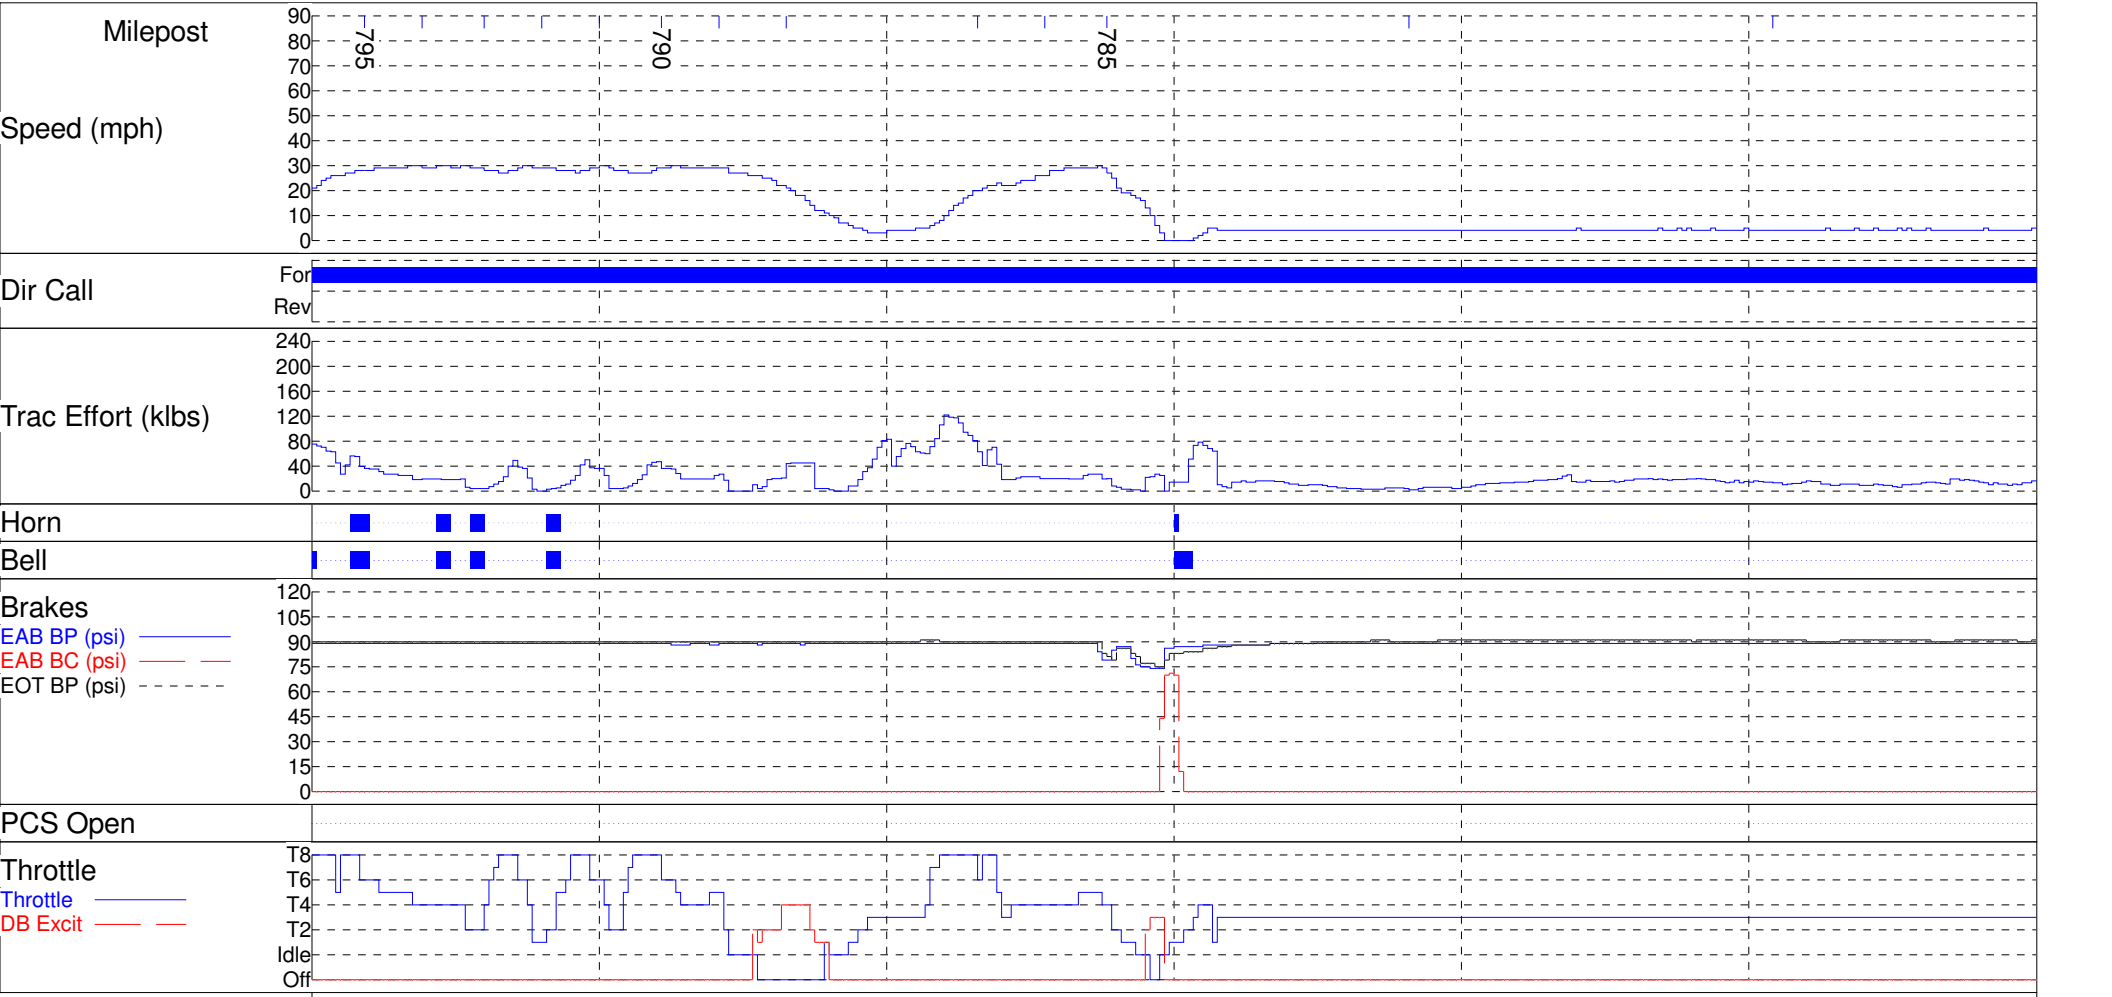

TIME SCALE

Printed on Mar 10, 2017 18:10:59

Mar 07, 2017 08:42:56

10 Minutes

Mar 07, 2017 09:42:56

Locomotive 230 (CSX)
Recorder 0
Start Time Mar 07, 2017 08:42:56
End Time Mar 07, 2017 15:12:30

Wheel Size 41.56
Recorder Type IFC-CSX

WRE Recorder Data Analysis Software
WPN 17561 Version 3.14.16.3
Filename CSXTQ60607Leadloco230.dat

TIME SCALE

Printed on Mar 10, 2017 18:10:59

Mar 07, 2017 09:42:56

10 Minutes

Mar 07, 2017 10:42:56

Locomotive 230 (CSX)
Recorder 0
Start Time Mar 07, 2017 08:42:56
End Time Mar 07, 2017 15:12:30

Wheel Size 41.56
Recorder Type IFC-CSX

WRE Recorder Data Analysis Software
WPN 17561 Version 3.14.16.3
Filename CSXTQ60607Leadloco230.dat

Mar 07, 2017 10:42:56

10 Minutes

Mar 07, 2017 11:42:56

Locomotive 230 (CSX)
Recorder 0
Start Time Mar 07, 2017 08:42:56
End Time Mar 07, 2017 15:12:30

Wheel Size 41.56
Recorder Type IFC-CSX

WRE Recorder Data Analysis Software
WPN 17561 Version 3.14.16.3
Filename CSXTQ60607Leadloco230.dat

Locomotive 230 (CSX)
Recorder 0
Start Time Mar 07, 2017 08:42:56
End Time Mar 07, 2017 15:12:30