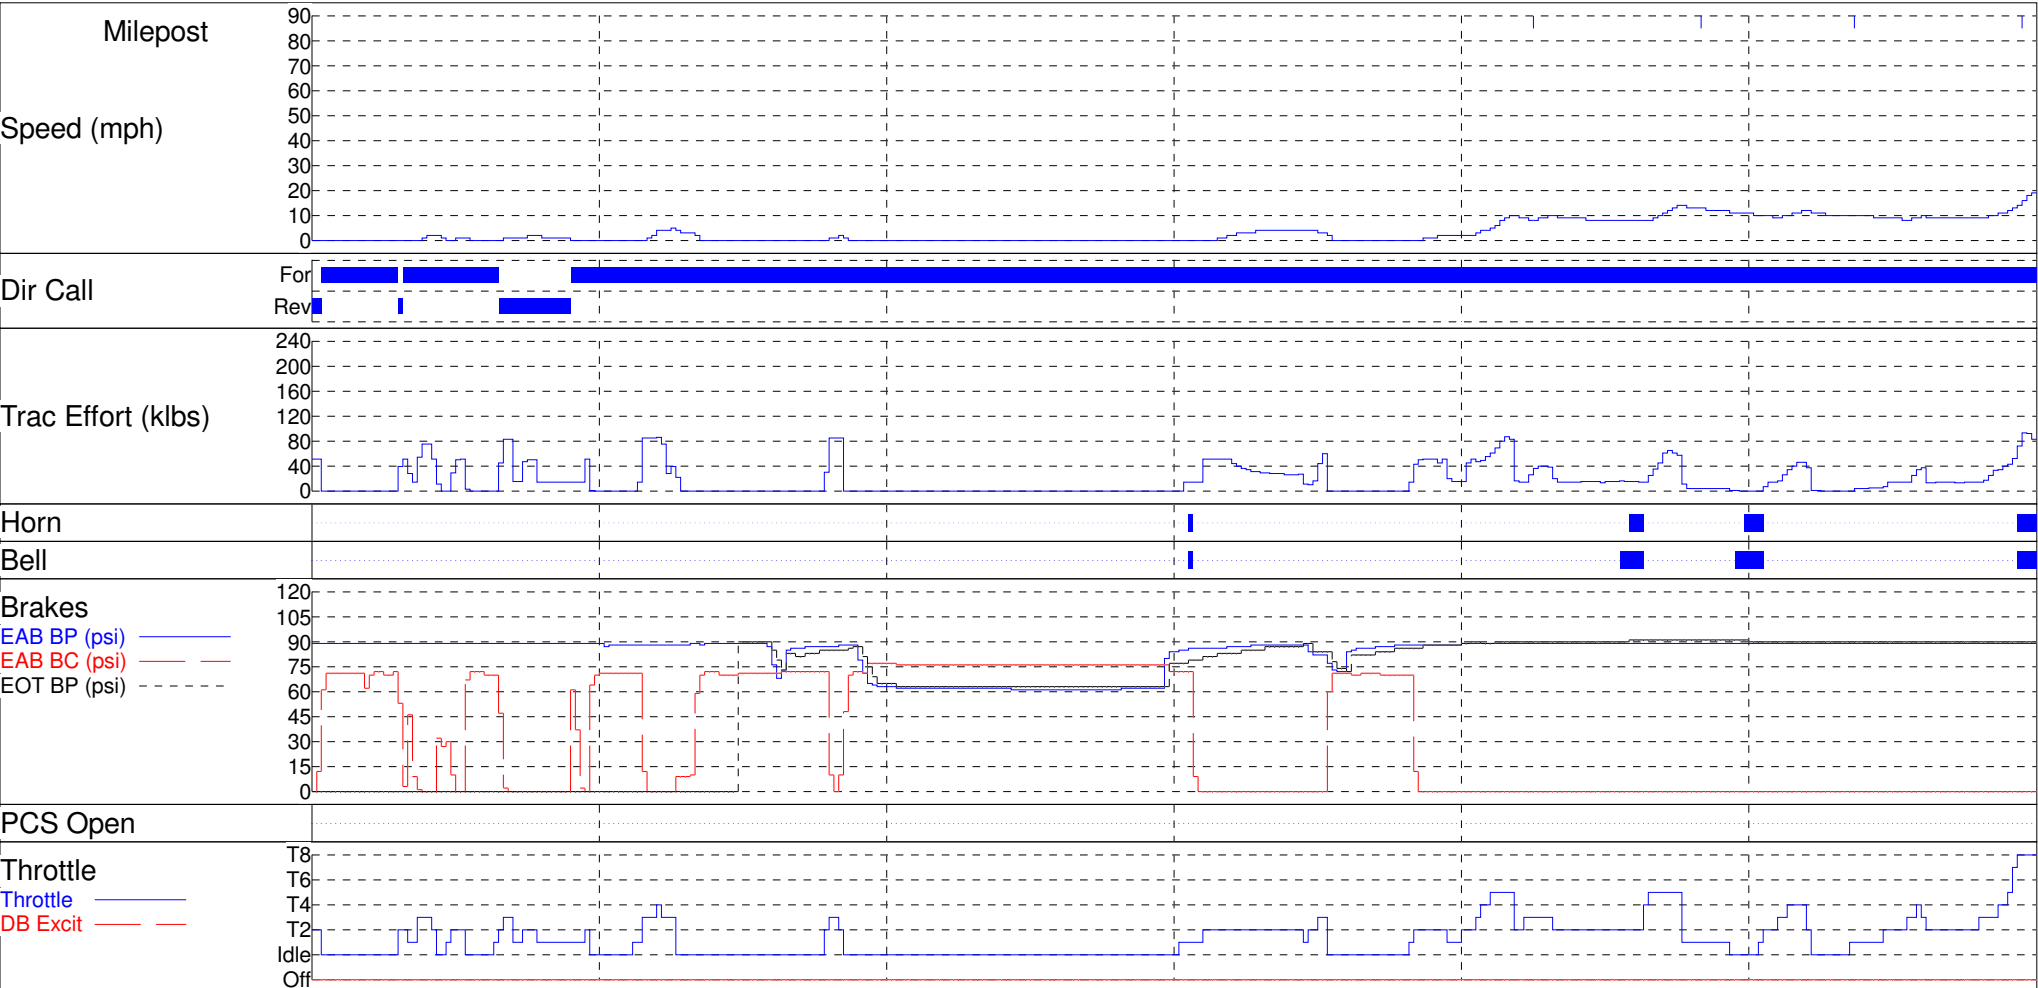

Locomotive 230 (CSX)
Recorder 0
Start Time Mar 07, 2017 08:42:56
End Time Mar 07, 2017 15:12:30

Wheel Size 41.56
Recorder Type IFC-CSX

WRE Recorder Data Analysis Software
WPN 17561 Version 3.14.16.3
Filename CSXTQ60607Leadloco230.dat

TIME SCALE

Printed on Mar 10, 2017 18:10:59

Mar 07, 2017 08:42:56

10 Minutes

Mar 07, 2017 09:42:56

Locomotive 230 (CSX)
Recorder 0
Start Time Mar 07, 2017 08:42:56
End Time Mar 07, 2017 15:12:30

Wheel Size 41.56
Recorder Type IFC-CSX

WRE Recorder Data Analysis Software
WPN 17561 Version 3.14.16.3
Filename CSXTQ60607Leadloco230.dat

TIME SCALE

Printed on Mar 10, 2017 18:10:59

Mar 07, 2017 09:42:56

10 Minutes

Mar 07, 2017 10:42:56

Locomotive 230 (CSX)
Recorder 0
Start Time Mar 07, 2017 08:42:56
End Time Mar 07, 2017 15:12:30

Wheel Size 41.56
Recorder Type IFC-CSX

WRE Recorder Data Analysis Software
WPN 17561 Version 3.14.16.3
Filename CSXTQ60607Leadloco230.dat

Mar 07, 2017 10:42:56

10 Minutes

Mar 07, 2017 11:42:56

Locomotive 230 (CSX)
Recorder 0
Start Time Mar 07, 2017 08:42:56
End Time Mar 07, 2017 15:12:30