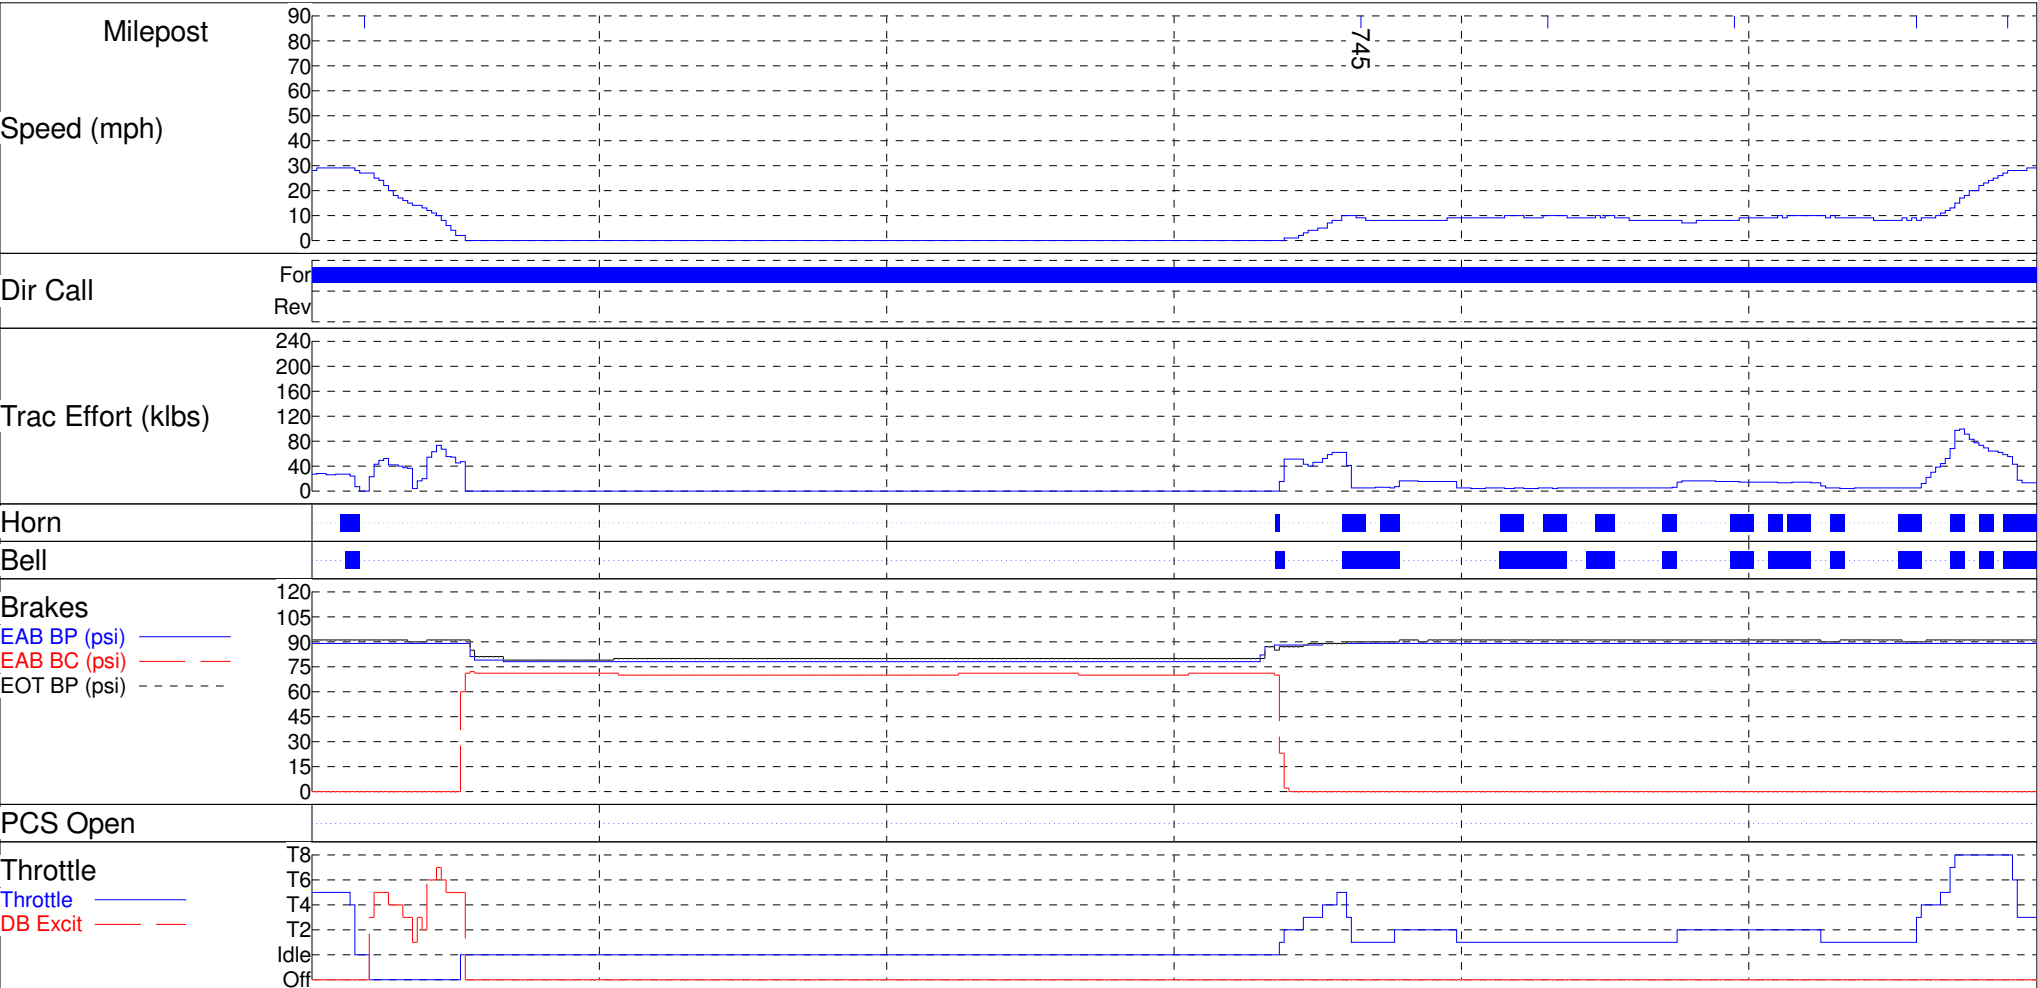

Wheel Size 41.56
Recorder Type IFC-CSX

WRE Recorder Data Analysis Software
WPN 17561 Version 3.14.16.3
Filename CSXTQ60607Leadloco230.dat

Locomotive 230 (CSX)
Recorder 0
Start Time Mar 07, 2017 08:42:56
End Time Mar 07, 2017 15:12:30

Wheel Size 41.56
Recorder Type IFC-CSX

WRE Recorder Data Analysis Software
WPN 17561 Version 3.14.16.3
Filename CSXTQ60607Leadloco230.dat

Mar 07, 2017 12:42:56

10 Minutes

Mar 07, 2017 13:42:56

Locomotive 230 (CSX)
Recorder 0
Start Time Mar 07, 2017 08:42:56
End Time Mar 07, 2017 15:12:30

Wheel Size 41.56
Recorder Type IFC-CSX

WRE Recorder Data Analysis Software
WPN 17561 Version 3.14.16.3
Filename CSXTQ60607Leadloco230.dat

TIME SCALE

Printed on Mar 10, 2017 18:11:00

Mar 07, 2017 13:42:56

10 Minutes

Mar 07, 2017 14:42:56

Locomotive 230 (CSX)
Recorder 0
Start Time Mar 07, 2017 08:42:56
End Time Mar 07, 2017 15:12:30

Wheel Size 41.56
Recorder Type IFC-CSX

WRE Recorder Data Analysis Software
WPN 17561 Version 3.14.16.3
Filename CSXTQ60607Leadloco230.dat