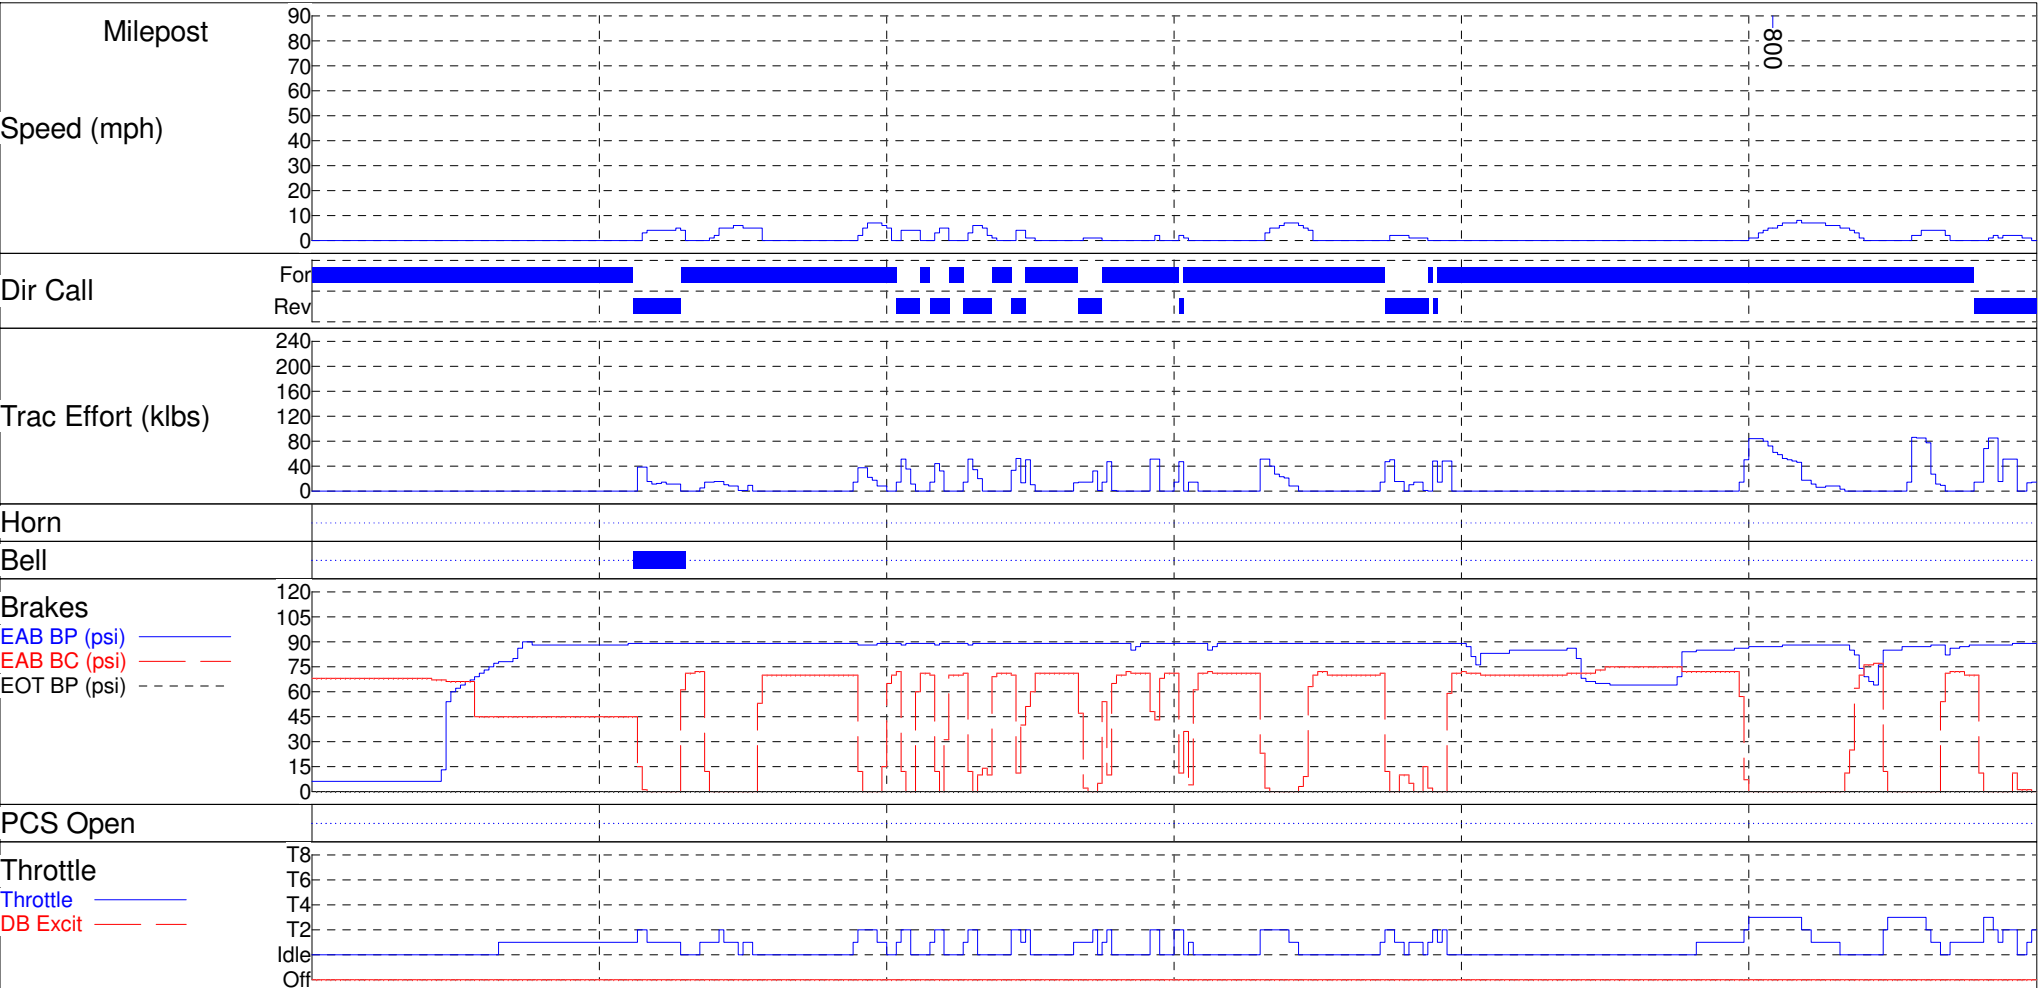

Locomotive 230 (CSX)
Recorder 0
Start Time Mar 07, 2017 08:42:56
End Time Mar 07, 2017 15:12:30

Wheel Size 41.56
Recorder Type IFC-CSX

WRE Recorder Data Analysis Software
WPN 17561 Version 3.14.16.3
Filename CSXTQ60607Leadloco230.dat

TIME SCALE

Printed on Mar 10, 2017 18:10:59

Mar 07, 2017 08:42:56

10 Minutes

Mar 07, 2017 09:42:56

Locomotive 230 (CSX)
Recorder 0
Start Time Mar 07, 2017 08:42:56
End Time Mar 07, 2017 15:12:30

Wheel Size 41.56
Recorder Type IFC-CSX

WRE Recorder Data Analysis Software
WPN 17561 Version 3.14.16.3
Filename CSXTQ60607Leadloco230.dat

TIME SCALE

Printed on Mar 10, 2017 18:10:59

Mar 07, 2017 09:42:56

10 Minutes

Mar 07, 2017 10:42:56

Locomotive 230 (CSX)
Recorder 0
Start Time Mar 07, 2017 08:42:56
End Time Mar 07, 2017 15:12:30

Wheel Size 41.56
Recorder Type IFC-CSX

WRE Recorder Data Analysis Software
WPN 17561 Version 3.14.16.3
Filename CSXTQ60607Leadloco230.dat

Mar 07, 2017 10:42:56

10 Minutes

Mar 07, 2017 11:42:56

Locomotive 230 (CSX)
Recorder 0
Start Time Mar 07, 2017 08:42:56
End Time Mar 07, 2017 15:12:30