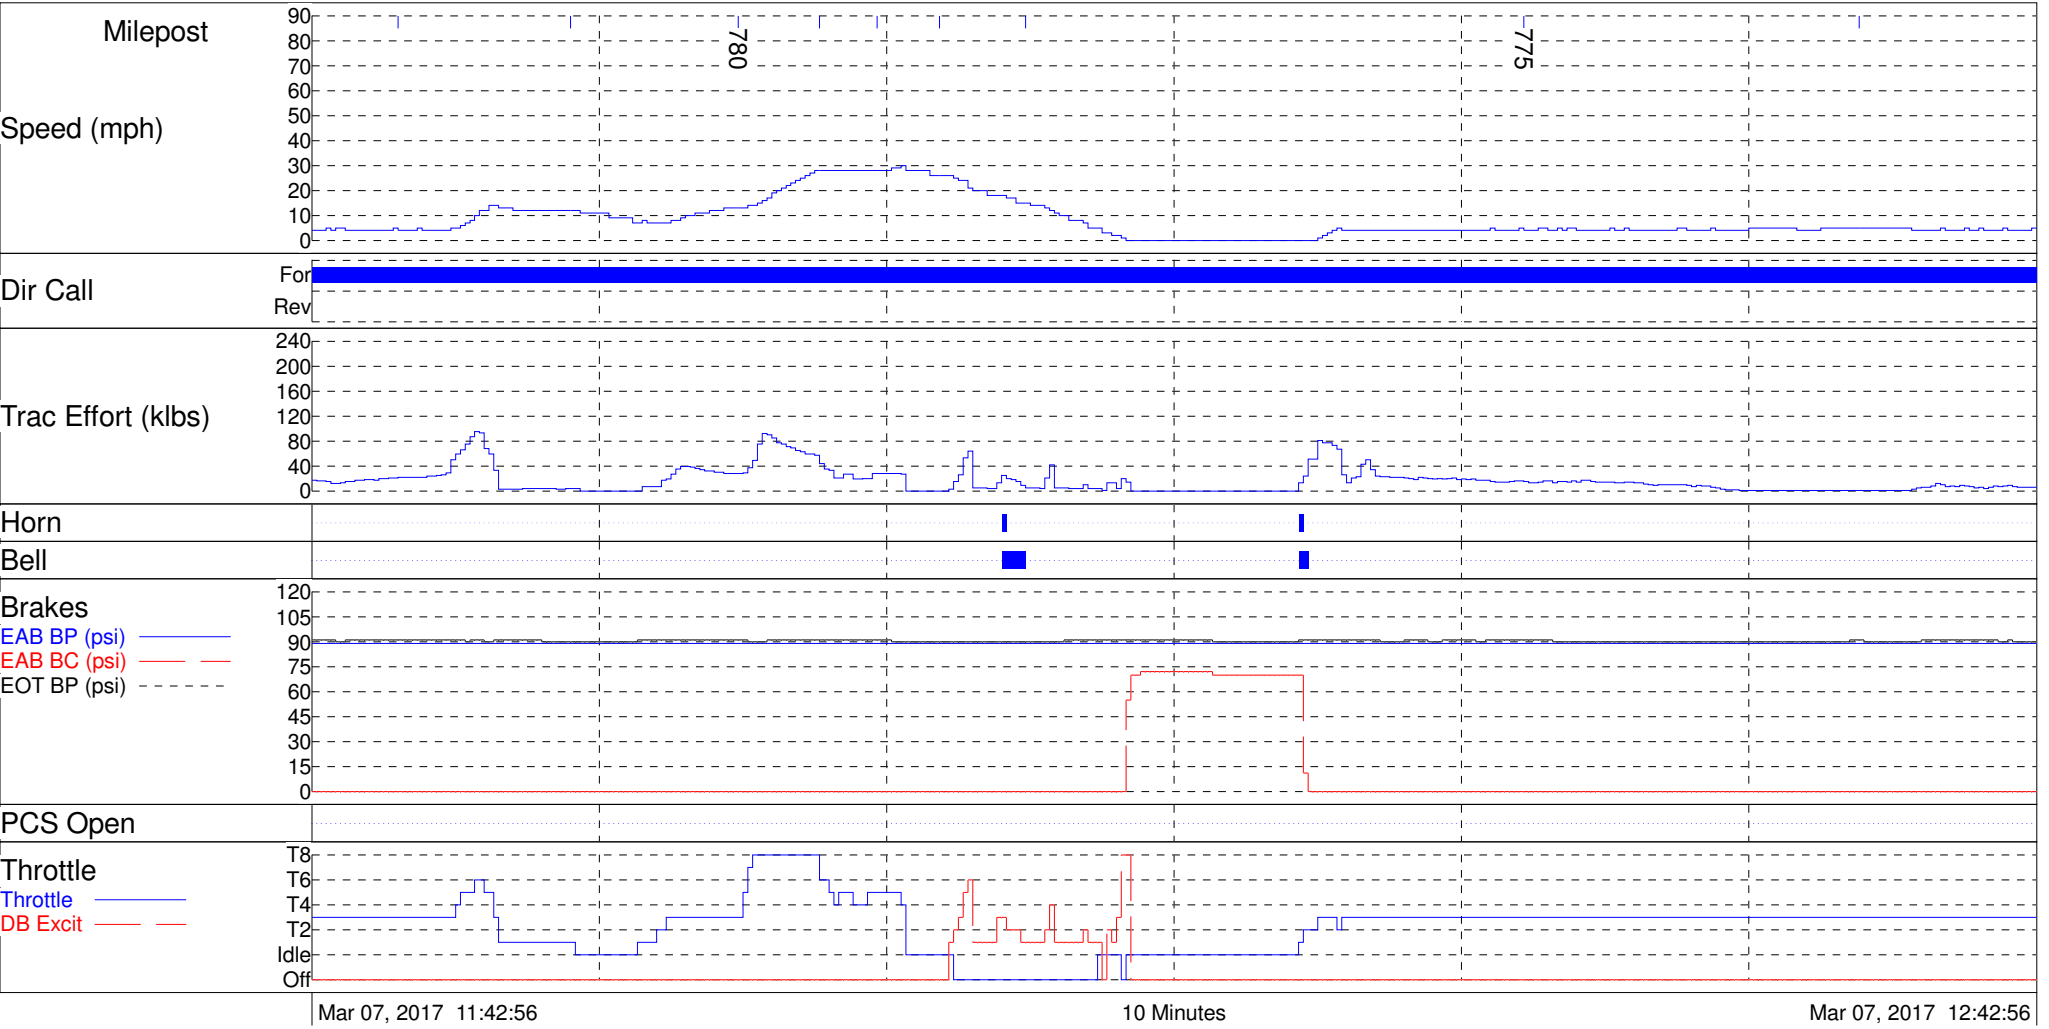

WRE Recorder Data Analysis Software
WPN 17561 Version 3.14.16.3
Filename CSXTQ60607Leadloco230.dat

TIME SCALE

Printed on Mar 10, 2017 18:10:59

Mar 07, 2017 09:42:56

10 Minutes

Mar 07, 2017 10:42:56

Locomotive 230 (CSX)
Recorder 0
Start Time Mar 07, 2017 08:42:56
End Time Mar 07, 2017 15:12:30

Wheel Size 41.56
Recorder Type IFC-CSX

WRE Recorder Data Analysis Software
WPN 17561 Version 3.14.16.3
Filename CSXTQ60607Leadloco230.dat

Mar 07, 2017 10:42:56

10 Minutes

Mar 07, 2017 11:42:56

Locomotive 230 (CSX)
Recorder 0
Start Time Mar 07, 2017 08:42:56
End Time Mar 07, 2017 15:12:30

Wheel Size 41.56
Recorder Type IFC-CSX

WRE Recorder Data Analysis Software
WPN 17561 Version 3.14.16.3
Filename CSXTQ60607Leadloco230.dat

Locomotive 230 (CSX)
Recorder 0
Start Time Mar 07, 2017 08:42:56
End Time Mar 07, 2017 15:12:30

Wheel Size 41.56
Recorder Type IFC-CSX

WRE Recorder Data Analysis Software
WPN 17561 Version 3.14.16.3
Filename CSXTQ60607Leadloco230.dat

Mar 07, 2017 12:42:56

10 Minutes

Mar 07, 2017 13:42:56

Locomotive 230 (CSX)
Recorder 0
Start Time Mar 07, 2017 08:42:56
End Time Mar 07, 2017 15:12:30