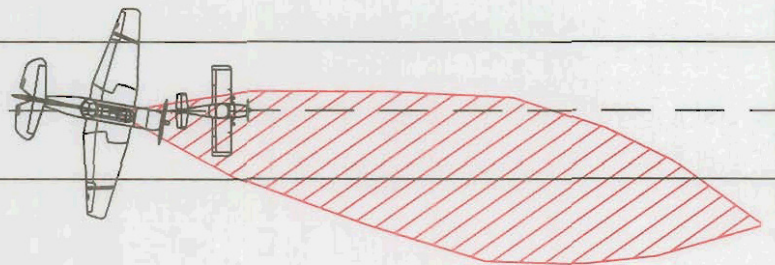

Computer Aided Drawing of TBM/RV-6 Taxi Visibility

200 FT

100 FT

0 FT

0 DEGREE TURN

5 DEGREE TURN

10 DEGREE TURN