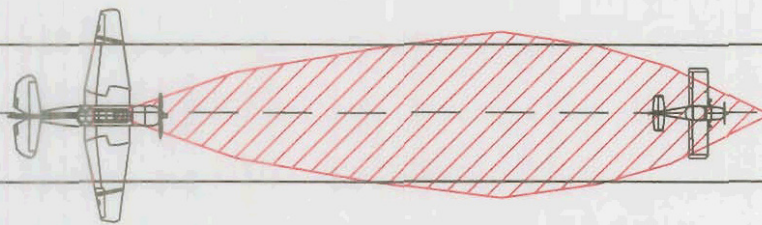

Computer Aided Drawing of TBM/RV-6 Taxi Visibility

200 FT

100 FT

0 FT

0 DEGREE TURN

5 DEGREE TURN

10 DEGREE TURN