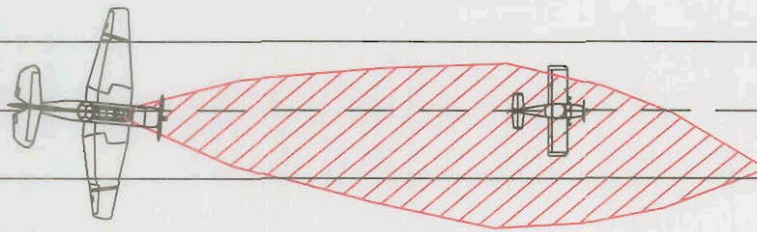

Computer Aided Drawing of TBM/RV-6 Taxi Visibility

200 FT

100 FT

0 FT

0 DEGREE TURN

5 DEGREE TURN

10 DEGREE TURN