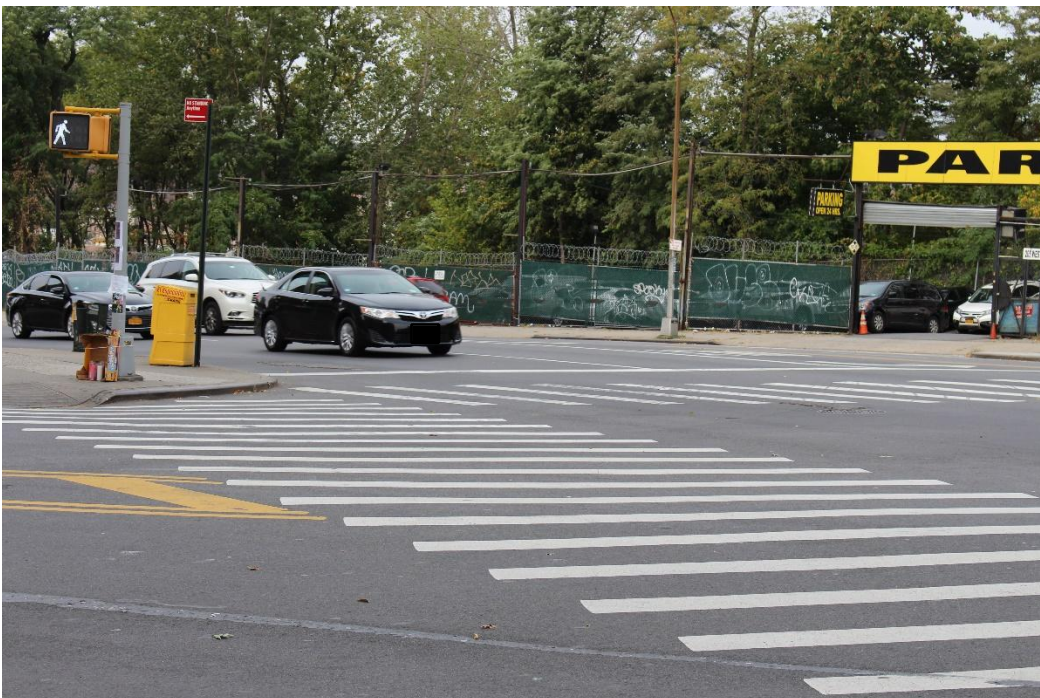

Highway Accident Brief: Pedestrian SIR

Scene Photographs

Bronx, New York

HWY17SH004

(7 pages)

Photo #1: View of the eastbound approached to intersection from parking lane.

Photo #2: View of eastbound approached to intersection from point right lane becomes a travel lane.

Photo #3: Closer view of eastbound approach and pedestrian crosswalk.

Photo #4: Intersection of West Fordham Road and Sedgwick Avenue, showing south side pedestrian crosswalk.

Photo #5: Close-up view of southside crosswalk, looking eastbound.

Photo #6: Pedestrian view looking westbound at southside crosswalk and pedestrian control signal device.

Photo #7: Exemplar bus traveling southbound at the intersection of West Fordham Road and Sedgwick Avenue.

Photo #8: Close-up view looking westbound at the southside crosswalk and the right eastbound turning lane from West Fordham Road onto Sedgwick Avenue.

Photo # 9: From the southwest corner of West Fordham Road looking south on Sedgwick Avenue.