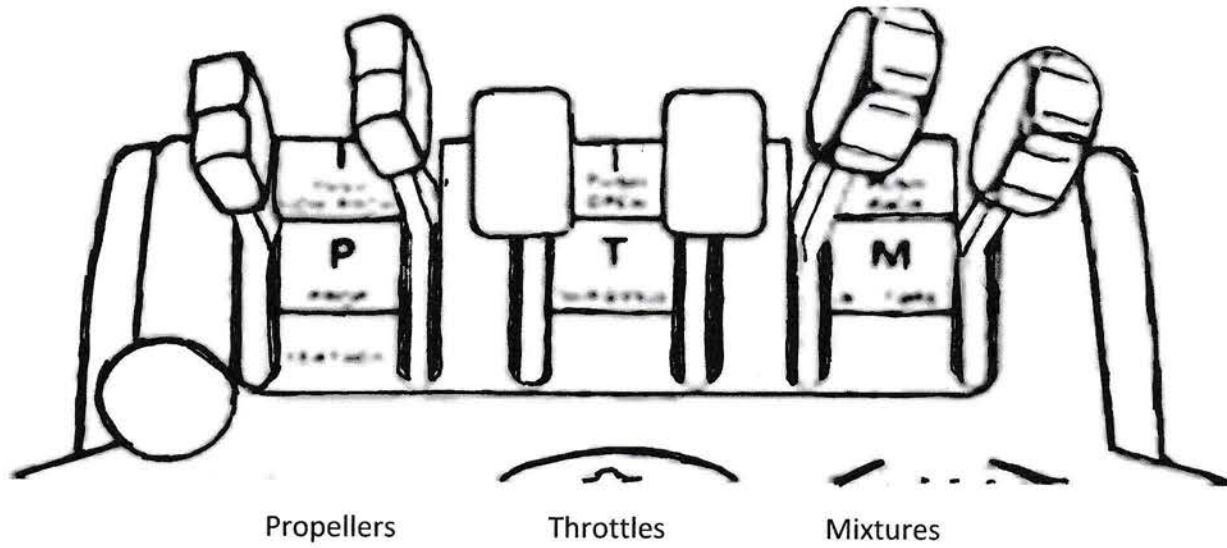

BE58 (Pre-1984)

BE58 (1984 and After)

PA-32-300 (Cherokee-Six)

Throttle Propeller Mixture