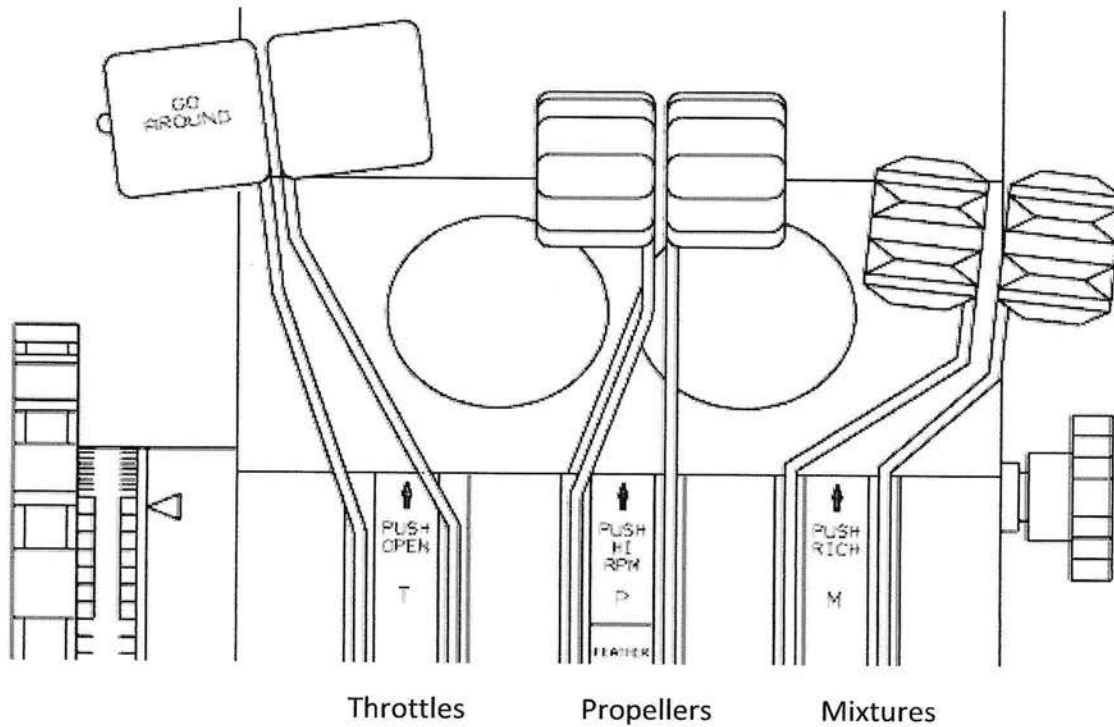

BE58 (Pre-1984)

BE58 (1984 and After)

PA-32-300 (Cherokee-Six)

Throttle Propeller Mixture