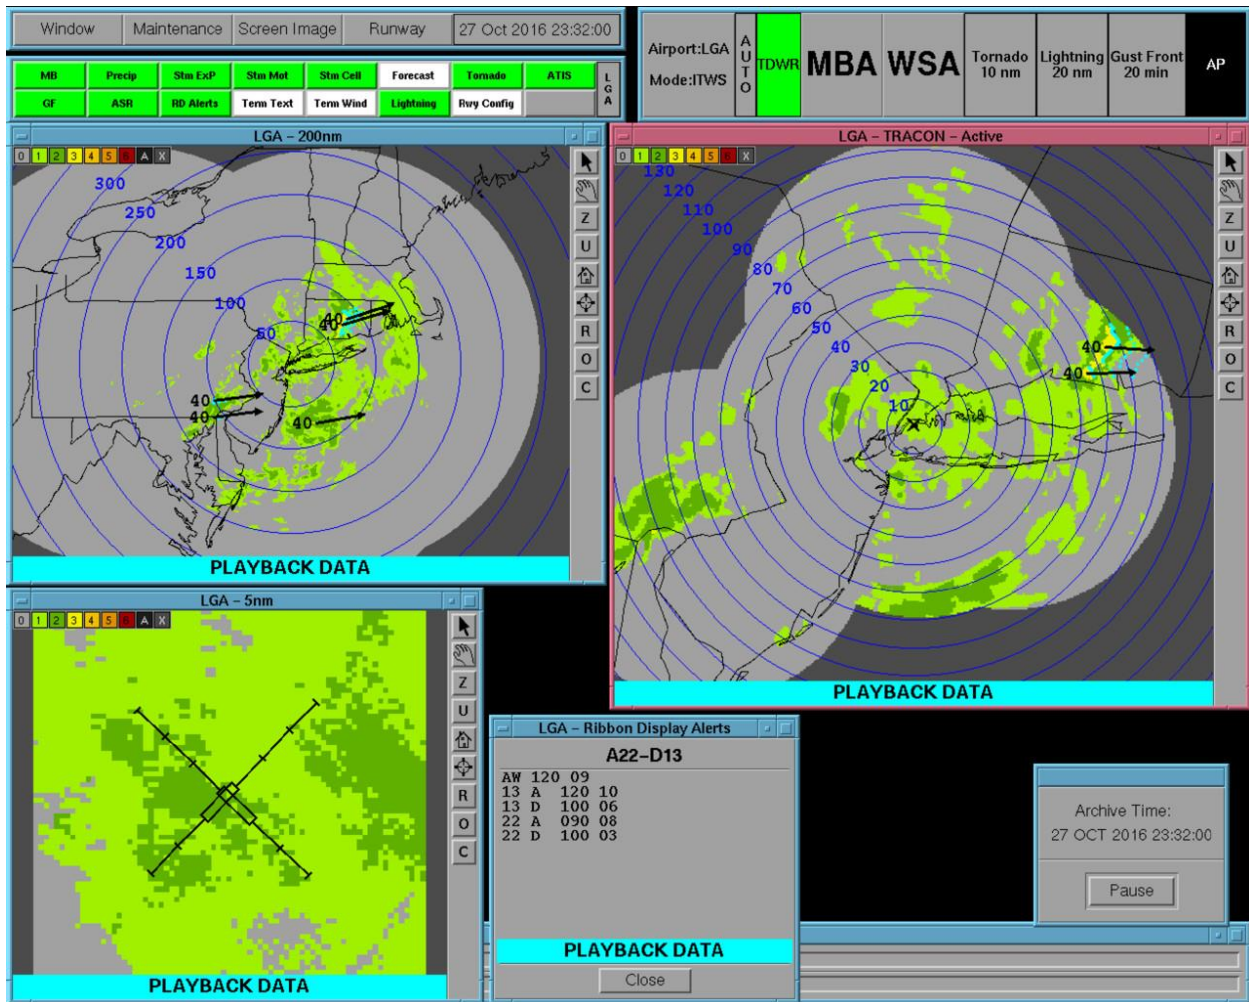

## **National Transportation Safety Board**

**Office of Aviation Safety  
Washington, D.C. 20594-2000  
January 26, 2017**

**ATTACHMENT 2 to the WEATHER STUDY  
DCA171A020**

Screenshots from the LaGuardia Airport Integrated Terminal Weather System (ITWS) Situation Display between 1930:00 and 1950:31 EDT.

*Submitted by: Mike Richards  
NTSB, AS-30*

LaGuardia Airport ITWS Situation Display screenshot for 1930:00 EDT.

LaGuardia Airport ITWS Situation Display screenshot for 1930:30 EDT.

LaGuardia Airport ITWS Situation Display screenshot for 1931:00 EDT.

LaGuardia Airport ITWS Situation Display screenshot for 1931:30 EDT.

LaGuardia Airport ITWS Situation Display screenshot for 1932:00 EDT.

LaGuardia Airport ITWS Situation Display screenshot for 1932:30 EDT.

LaGuardia Airport ITWS Situation Display screenshot for 1933:00 EDT.

LaGuardia Airport ITWS Situation Display screenshot for 1933:31 EDT.

LaGuardia Airport ITWS Situation Display screenshot for 1934:00 EDT.