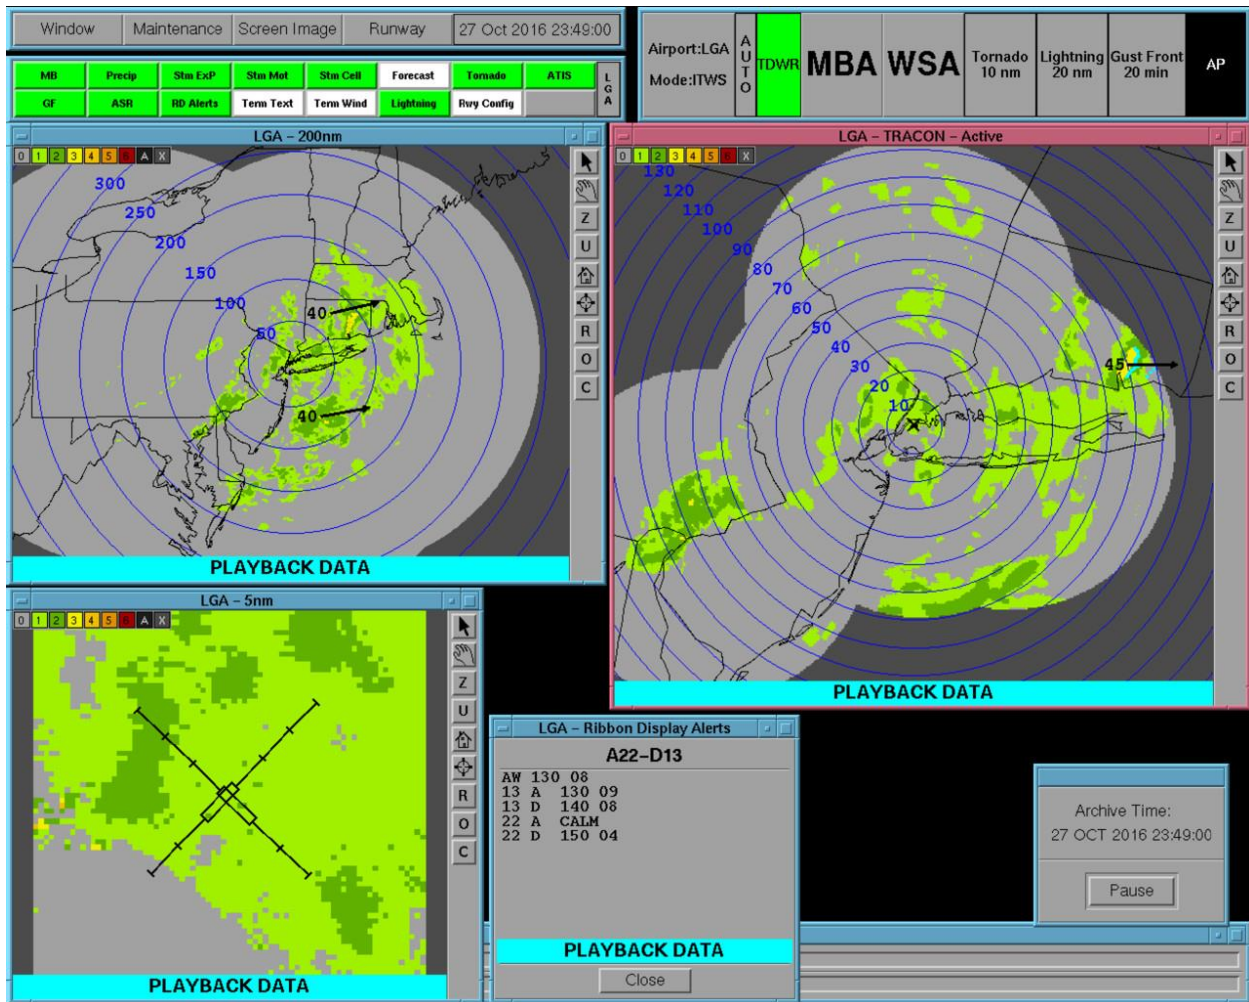

LaGuardia Airport ITWS Situation Display screenshot for 1945:00 EDT.

LaGuardia Airport ITWS Situation Display screenshot for 1945:30 EDT.

LaGuardia Airport ITWS Situation Display screenshot for 1946:00 EDT.

LaGuardia Airport ITWS Situation Display screenshot for 1946:30 EDT.

LaGuardia Airport ITWS Situation Display screenshot for 1947:00 EDT.

LaGuardia Airport ITWS Situation Display screenshot for 1947:30 EDT.

LaGuardia Airport ITWS Situation Display screenshot for 1948:00 EDT.

LaGuardia Airport ITWS Situation Display screenshot for 1948:30 EDT.

LaGuardia Airport ITWS Situation Display screenshot for 1949:00 EDT.

LaGuardia Airport ITWS Situation Display screenshot for 1949:31 EDT.

LaGuardia Airport ITWS Situation Display screenshot for 1950:01 EDT.

LaGuardia Airport ITWS Situation Display screenshot for 1950:31 EDT.