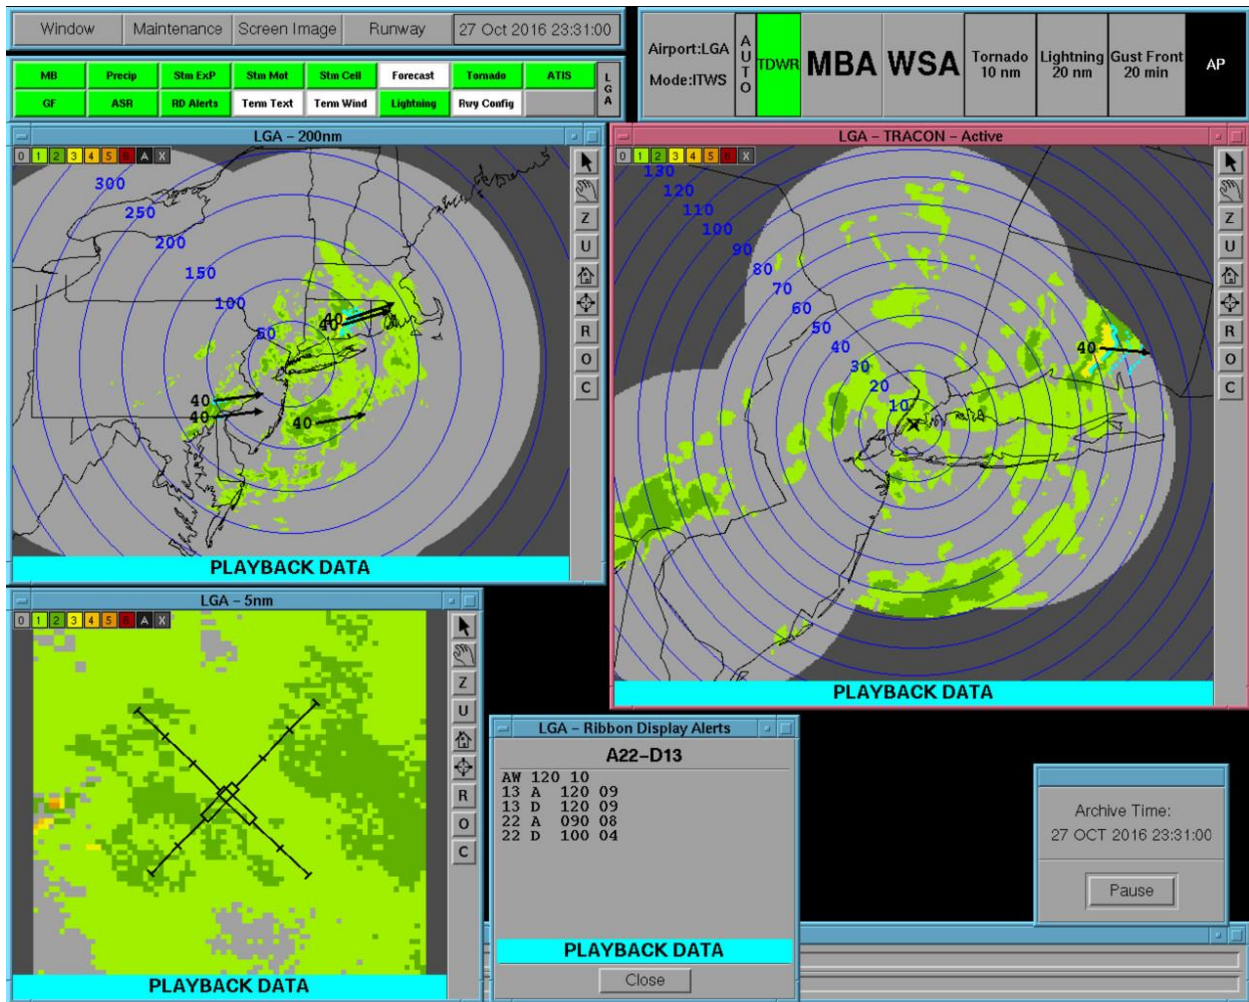

## **National Transportation Safety Board**

**Office of Aviation Safety  
Washington, D.C. 20594-2000  
January 26, 2017**

**ATTACHMENT 2 to the WEATHER STUDY  
DCA171A020**

Screenshots from the LaGuardia Airport Integrated Terminal Weather System (ITWS) Situation Display between 1930:00 and 1950:31 EDT.

*Submitted by: Mike Richards  
NTSB, AS-30*

LaGuardia Airport ITWS Situation Display screenshot for 1930:00 EDT.

LaGuardia Airport ITWS Situation Display screenshot for 1930:30 EDT.

LaGuardia Airport ITWS Situation Display screenshot for 1931:00 EDT.

LaGuardia Airport ITWS Situation Display screenshot for 1931:30 EDT.

LaGuardia Airport ITWS Situation Display screenshot for 1932:00 EDT.

LaGuardia Airport ITWS Situation Display screenshot for 1932:30 EDT.

LaGuardia Airport ITWS Situation Display screenshot for 1933:00 EDT.

LaGuardia Airport ITWS Situation Display screenshot for 1933:31 EDT.

LaGuardia Airport ITWS Situation Display screenshot for 1934:00 EDT.