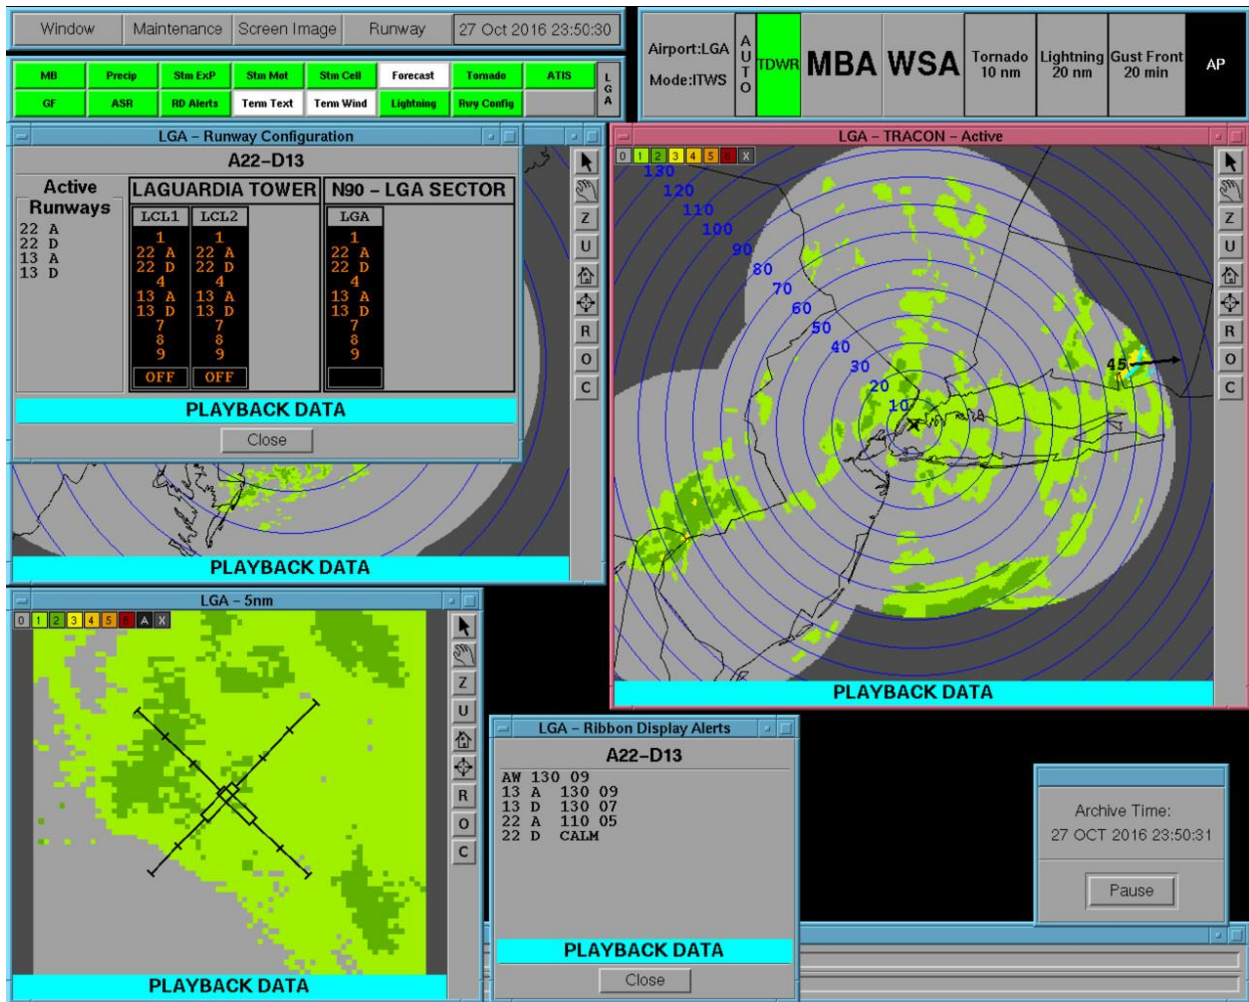

LaGuardia Airport ITWS Situation Display screenshot for 1945:00 EDT.

LaGuardia Airport ITWS Situation Display screenshot for 1945:30 EDT.

LaGuardia Airport ITWS Situation Display screenshot for 1946:00 EDT.

LaGuardia Airport ITWS Situation Display screenshot for 1946:30 EDT.

LaGuardia Airport ITWS Situation Display screenshot for 1947:00 EDT.

LaGuardia Airport ITWS Situation Display screenshot for 1947:30 EDT.

LaGuardia Airport ITWS Situation Display screenshot for 1948:00 EDT.

LaGuardia Airport ITWS Situation Display screenshot for 1948:30 EDT.

LaGuardia Airport ITWS Situation Display screenshot for 1949:00 EDT.

LaGuardia Airport ITWS Situation Display screenshot for 1949:31 EDT.

LaGuardia Airport ITWS Situation Display screenshot for 1950:01 EDT.

LaGuardia Airport ITWS Situation Display screenshot for 1950:31 EDT.