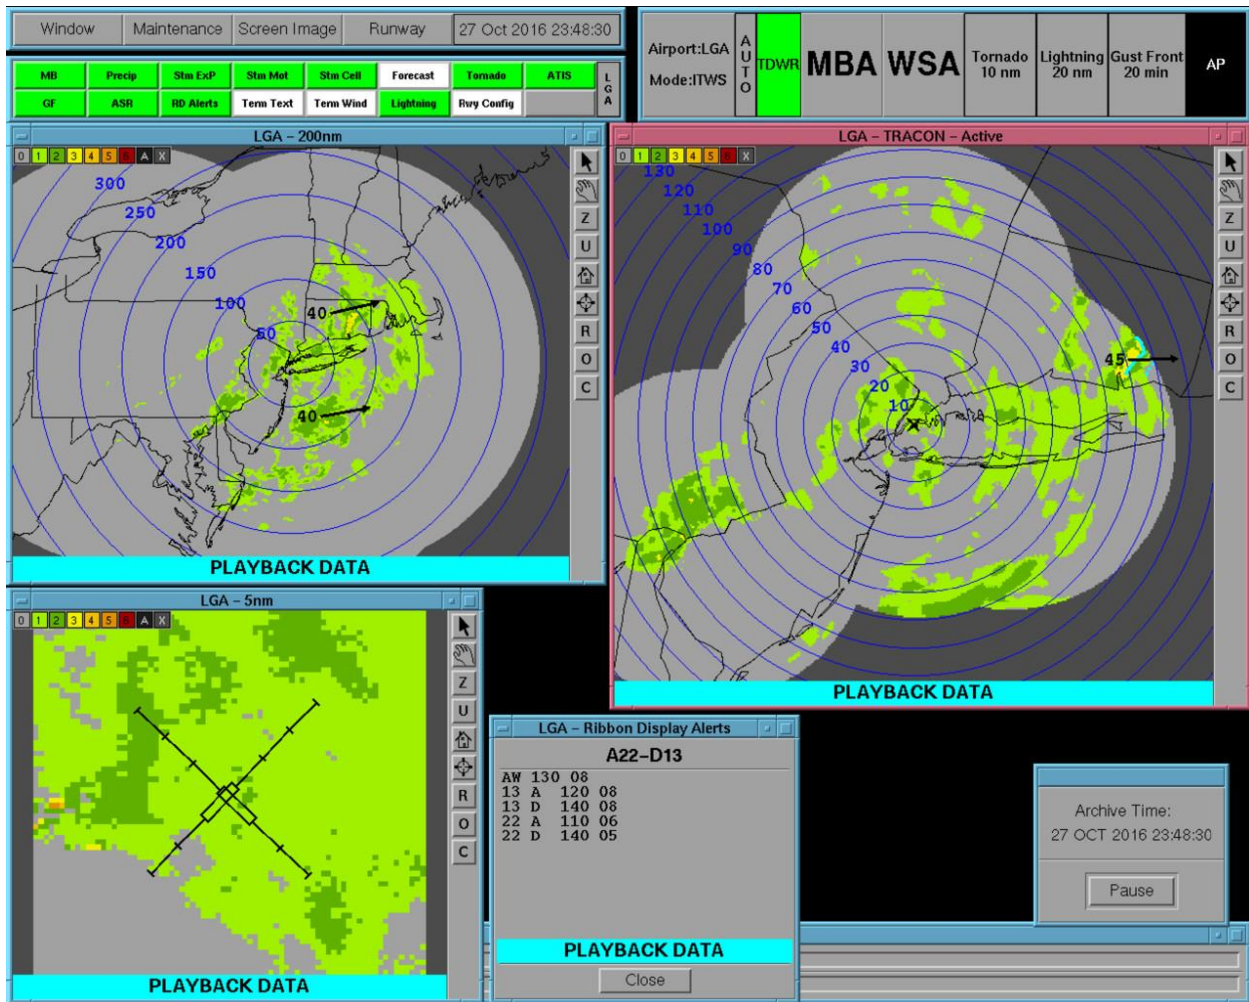

LaGuardia Airport ITWS Situation Display screenshot for 1945:00 EDT.

LaGuardia Airport ITWS Situation Display screenshot for 1945:30 EDT.

LaGuardia Airport ITWS Situation Display screenshot for 1946:00 EDT.

LaGuardia Airport ITWS Situation Display screenshot for 1946:30 EDT.

LaGuardia Airport ITWS Situation Display screenshot for 1947:00 EDT.

LaGuardia Airport ITWS Situation Display screenshot for 1947:30 EDT.

LaGuardia Airport ITWS Situation Display screenshot for 1948:00 EDT.

LaGuardia Airport ITWS Situation Display screenshot for 1948:30 EDT.

LaGuardia Airport ITWS Situation Display screenshot for 1949:00 EDT.

LaGuardia Airport ITWS Situation Display screenshot for 1949:31 EDT.

LaGuardia Airport ITWS Situation Display screenshot for 1950:01 EDT.

LaGuardia Airport ITWS Situation Display screenshot for 1950:31 EDT.