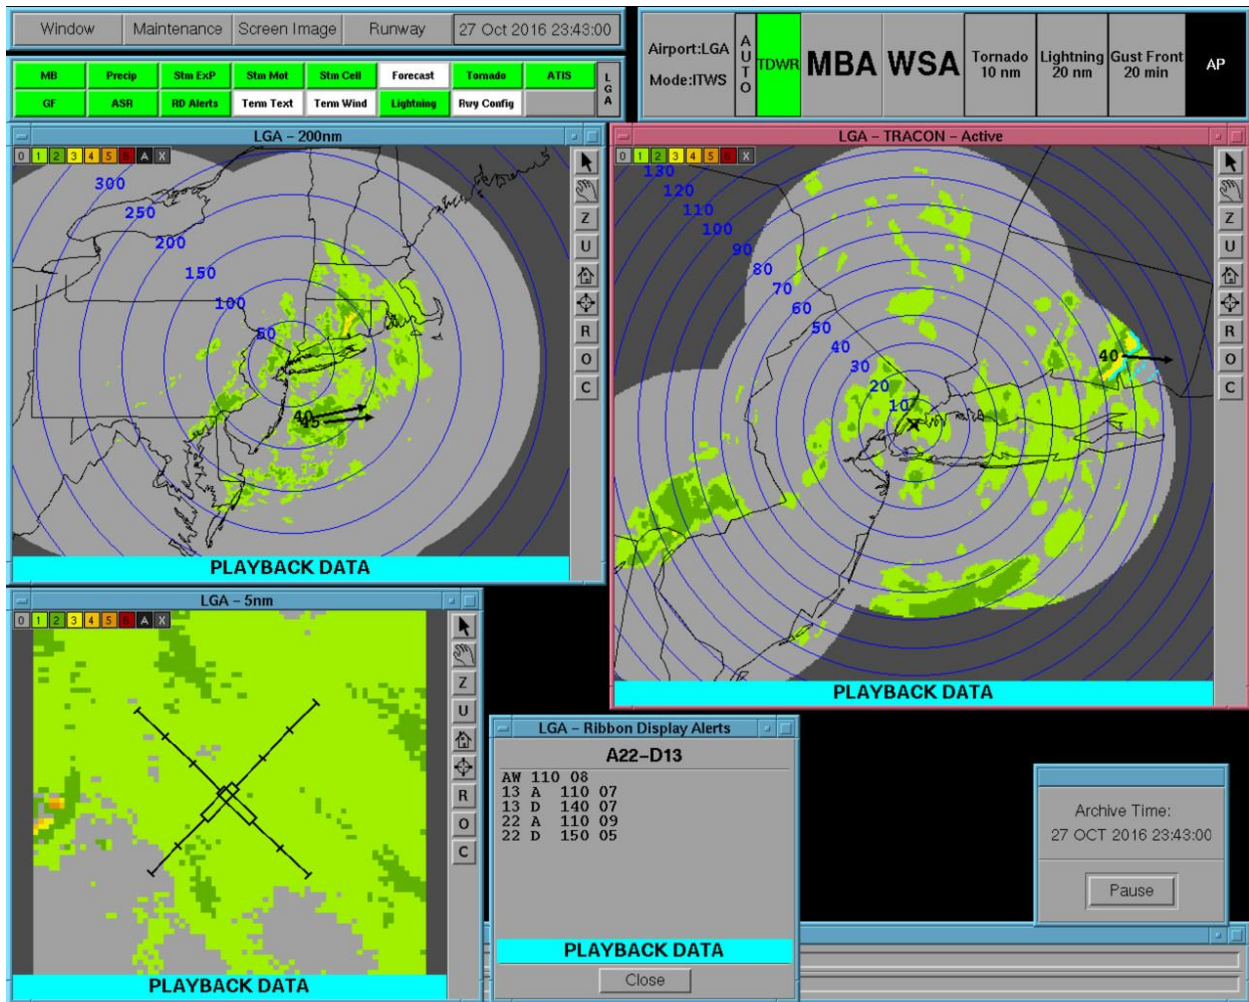

LaGuardia Airport ITWS Situation Display screenshot for 1939:00 EDT.

LaGuardia Airport ITWS Situation Display screenshot for 1939:30 EDT.

LaGuardia Airport ITWS Situation Display screenshot for 1940:00 EDT.

LaGuardia Airport ITWS Situation Display screenshot for 1940:30 EDT.

LaGuardia Airport ITWS Situation Display screenshot for 1941:00 EDT.

LaGuardia Airport ITWS Situation Display screenshot for 1941:30 EDT.

LaGuardia Airport ITWS Situation Display screenshot for 1942:00 EDT.

LaGuardia Airport ITWS Situation Display screenshot for 1942:30 EDT.

LaGuardia Airport ITWS Situation Display screenshot for 1943:00 EDT.

LaGuardia Airport ITWS Situation Display screenshot for 1943:30 EDT.

LaGuardia Airport ITWS Situation Display screenshot for 1944:00 EDT.

LaGuardia Airport ITWS Situation Display screenshot for 1944:30 EDT.