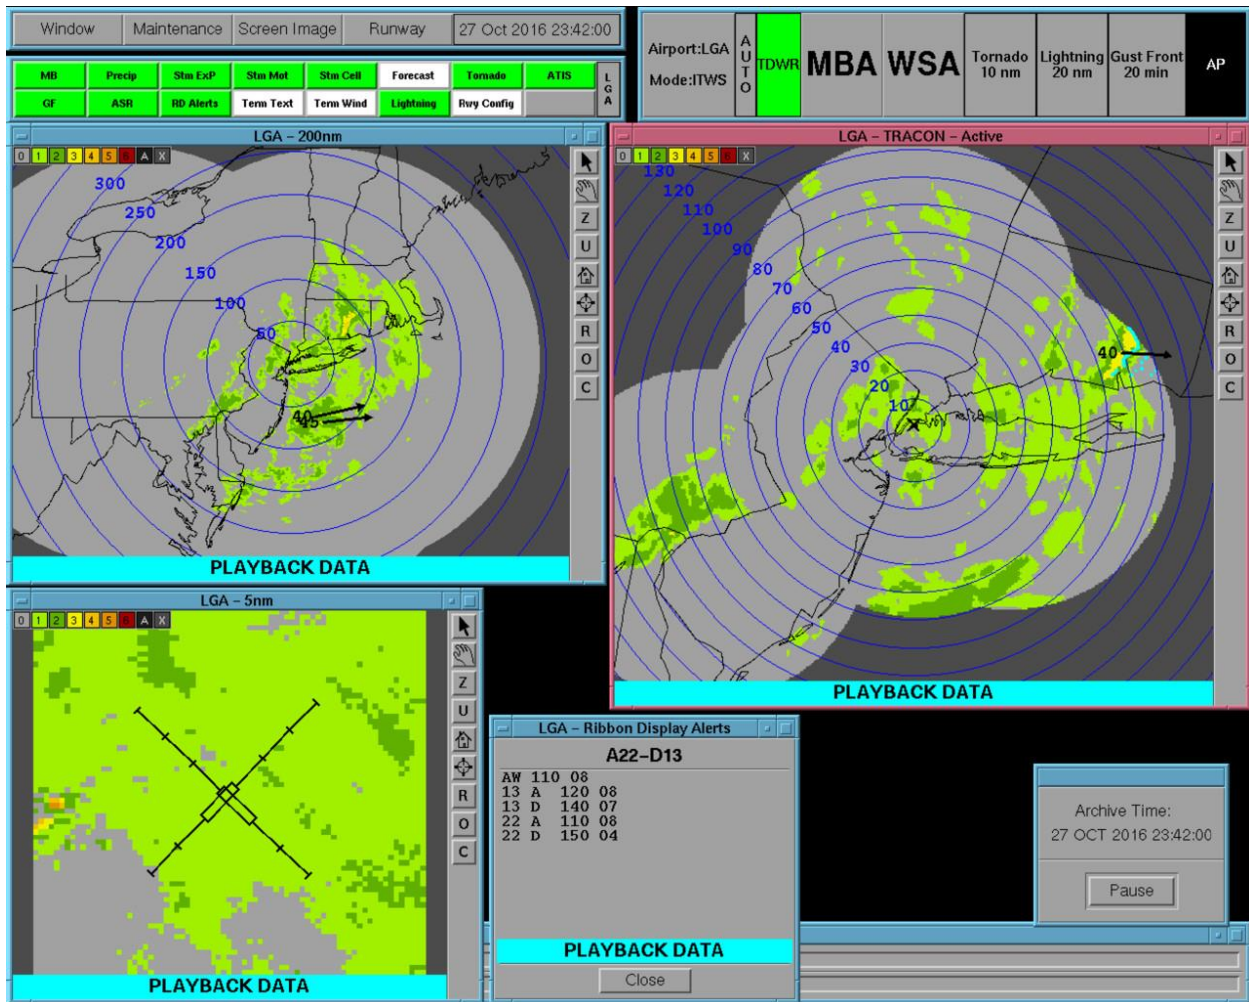

LaGuardia Airport ITWS Situation Display screenshot for 1939:00 EDT.

LaGuardia Airport ITWS Situation Display screenshot for 1939:30 EDT.

LaGuardia Airport ITWS Situation Display screenshot for 1940:00 EDT.

LaGuardia Airport ITWS Situation Display screenshot for 1940:30 EDT.

LaGuardia Airport ITWS Situation Display screenshot for 1941:00 EDT.

LaGuardia Airport ITWS Situation Display screenshot for 1941:30 EDT.

LaGuardia Airport ITWS Situation Display screenshot for 1942:00 EDT.

LaGuardia Airport ITWS Situation Display screenshot for 1942:30 EDT.

LaGuardia Airport ITWS Situation Display screenshot for 1943:00 EDT.

LaGuardia Airport ITWS Situation Display screenshot for 1943:30 EDT.

LaGuardia Airport ITWS Situation Display screenshot for 1944:00 EDT.

LaGuardia Airport ITWS Situation Display screenshot for 1944:30 EDT.