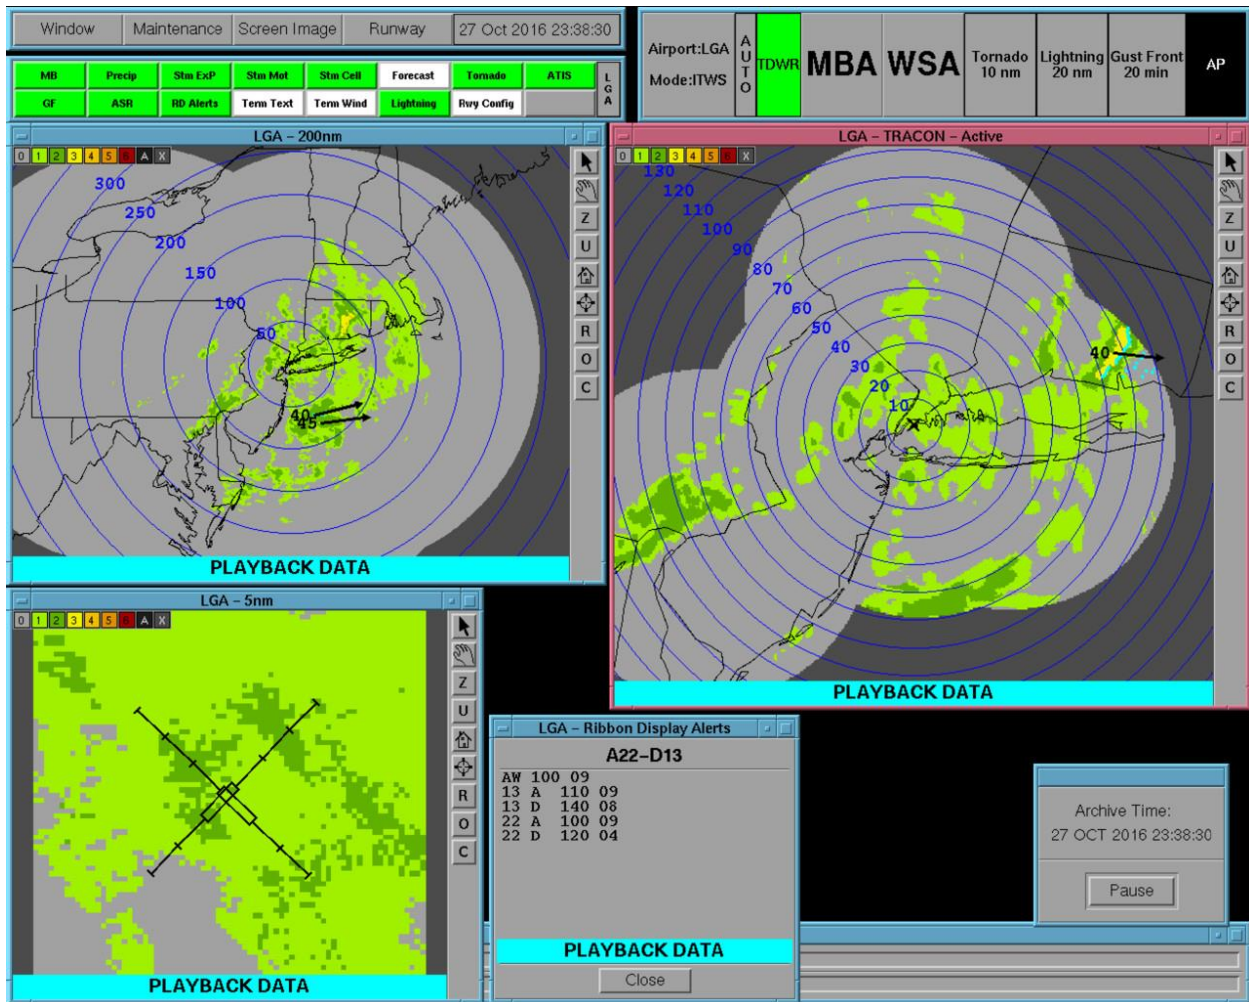

LaGuardia Airport ITWS Situation Display screenshot for 1934:30 EDT.

LaGuardia Airport ITWS Situation Display screenshot for 1935:00 EDT.

LaGuardia Airport ITWS Situation Display screenshot for 1935:30 EDT.

LaGuardia Airport ITWS Situation Display screenshot for 1936:00 EDT.

LaGuardia Airport ITWS Situation Display screenshot for 1936:30 EDT.

LaGuardia Airport ITWS Situation Display screenshot for 1937:00 EDT.

LaGuardia Airport ITWS Situation Display screenshot for 1937:30 EDT.

LaGuardia Airport ITWS Situation Display screenshot for 1938:00 EDT.

LaGuardia Airport ITWS Situation Display screenshot for 1938:30 EDT.

LaGuardia Airport ITWS Situation Display screenshot for 1939:00 EDT.

LaGuardia Airport ITWS Situation Display screenshot for 1939:30 EDT.

LaGuardia Airport ITWS Situation Display screenshot for 1940:00 EDT.