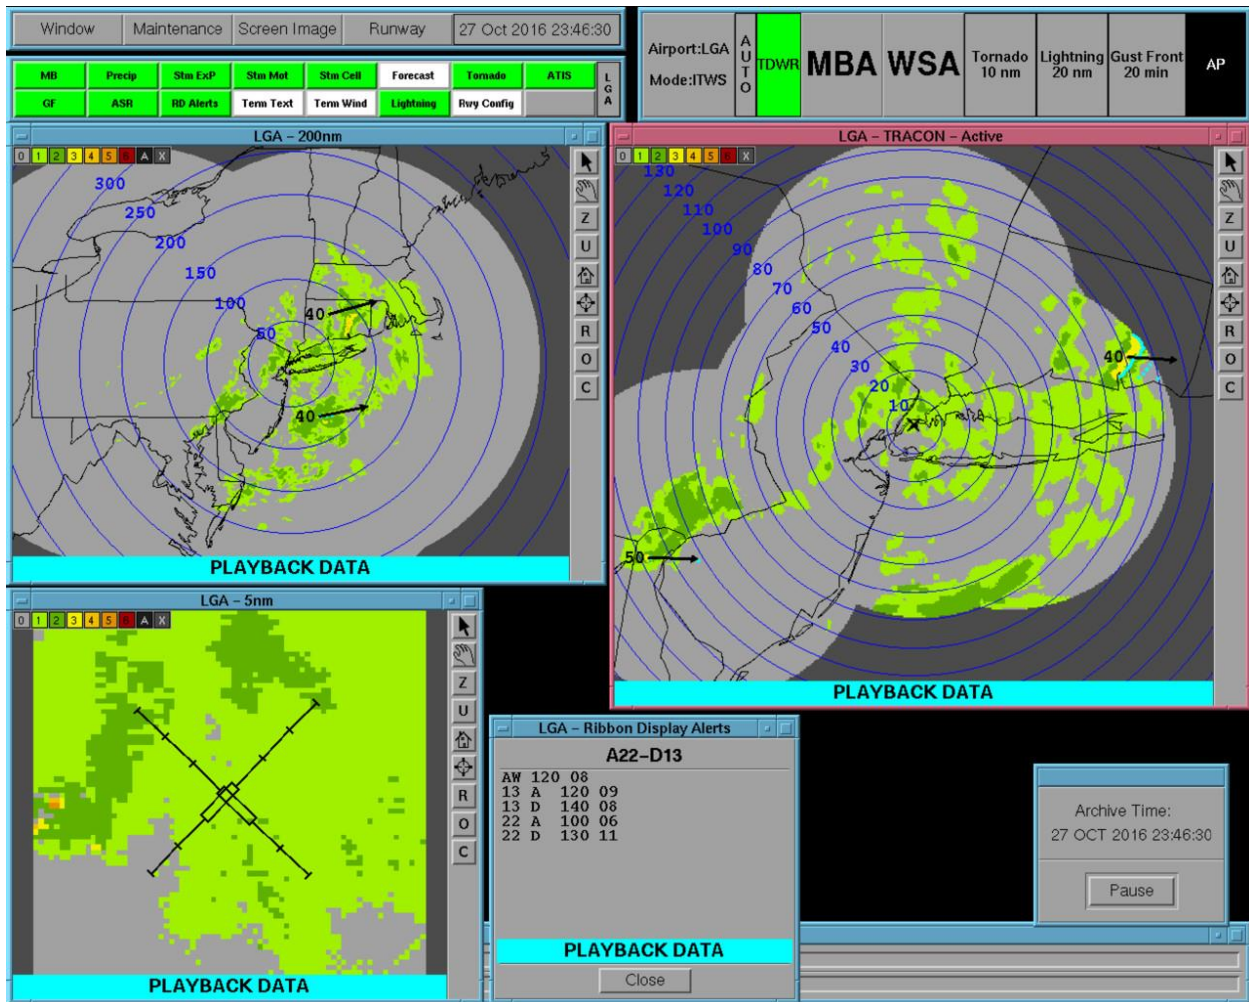

LaGuardia Airport ITWS Situation Display screenshot for 1943:30 EDT.

LaGuardia Airport ITWS Situation Display screenshot for 1944:00 EDT.

LaGuardia Airport ITWS Situation Display screenshot for 1944:30 EDT.

LaGuardia Airport ITWS Situation Display screenshot for 1945:00 EDT.

LaGuardia Airport ITWS Situation Display screenshot for 1945:30 EDT.

LaGuardia Airport ITWS Situation Display screenshot for 1946:00 EDT.

LaGuardia Airport ITWS Situation Display screenshot for 1946:30 EDT.

LaGuardia Airport ITWS Situation Display screenshot for 1947:00 EDT.

LaGuardia Airport ITWS Situation Display screenshot for 1947:30 EDT.

LaGuardia Airport ITWS Situation Display screenshot for 1948:00 EDT.

LaGuardia Airport ITWS Situation Display screenshot for 1948:30 EDT.

LaGuardia Airport ITWS Situation Display screenshot for 1949:00 EDT.