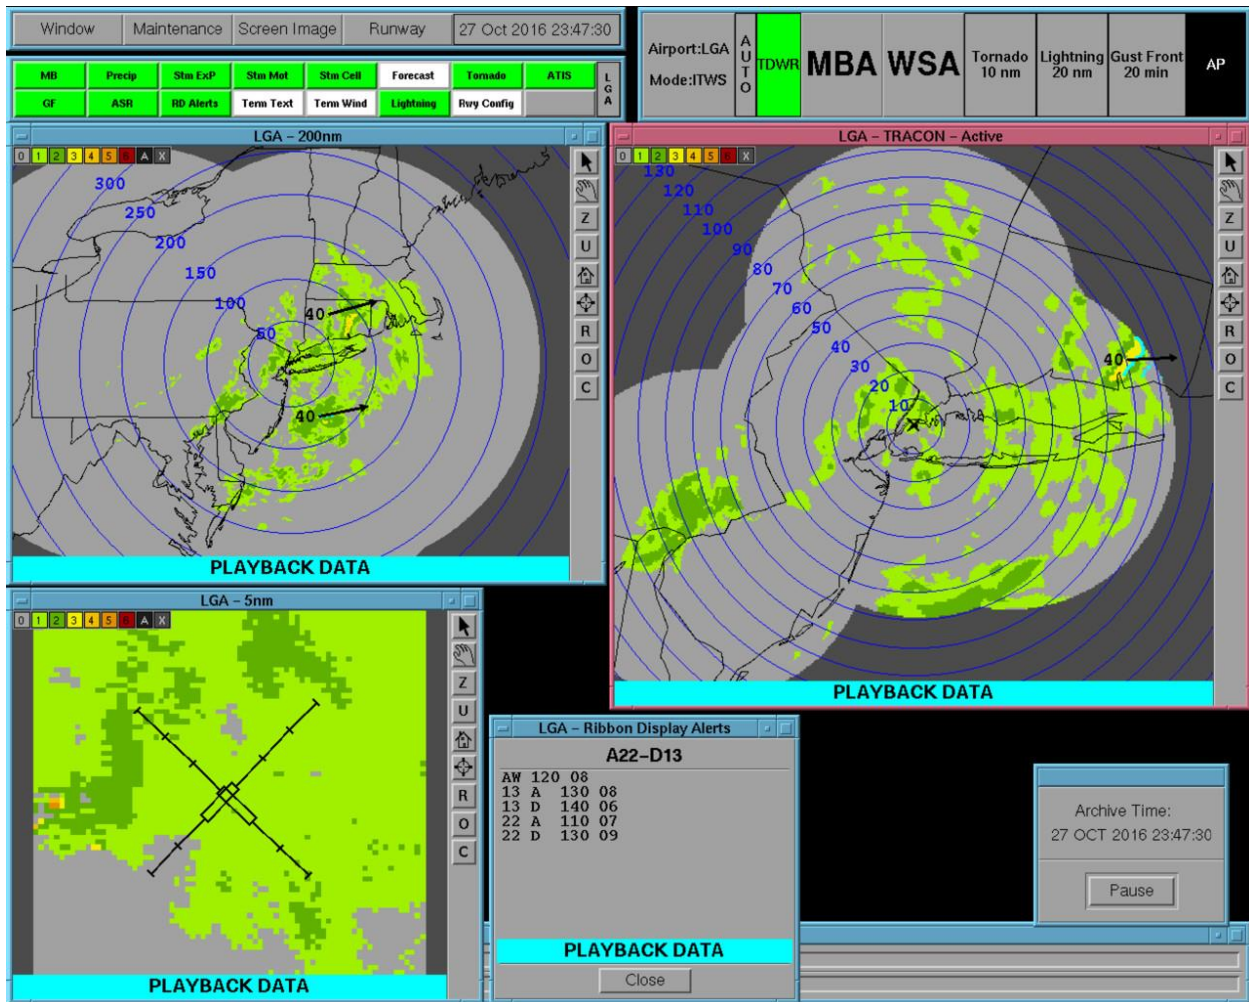

LaGuardia Airport ITWS Situation Display screenshot for 1943:30 EDT.

LaGuardia Airport ITWS Situation Display screenshot for 1944:00 EDT.

LaGuardia Airport ITWS Situation Display screenshot for 1944:30 EDT.

LaGuardia Airport ITWS Situation Display screenshot for 1945:00 EDT.

LaGuardia Airport ITWS Situation Display screenshot for 1945:30 EDT.

LaGuardia Airport ITWS Situation Display screenshot for 1946:00 EDT.

LaGuardia Airport ITWS Situation Display screenshot for 1946:30 EDT.

LaGuardia Airport ITWS Situation Display screenshot for 1947:00 EDT.

LaGuardia Airport ITWS Situation Display screenshot for 1947:30 EDT.

LaGuardia Airport ITWS Situation Display screenshot for 1948:00 EDT.

LaGuardia Airport ITWS Situation Display screenshot for 1948:30 EDT.

LaGuardia Airport ITWS Situation Display screenshot for 1949:00 EDT.