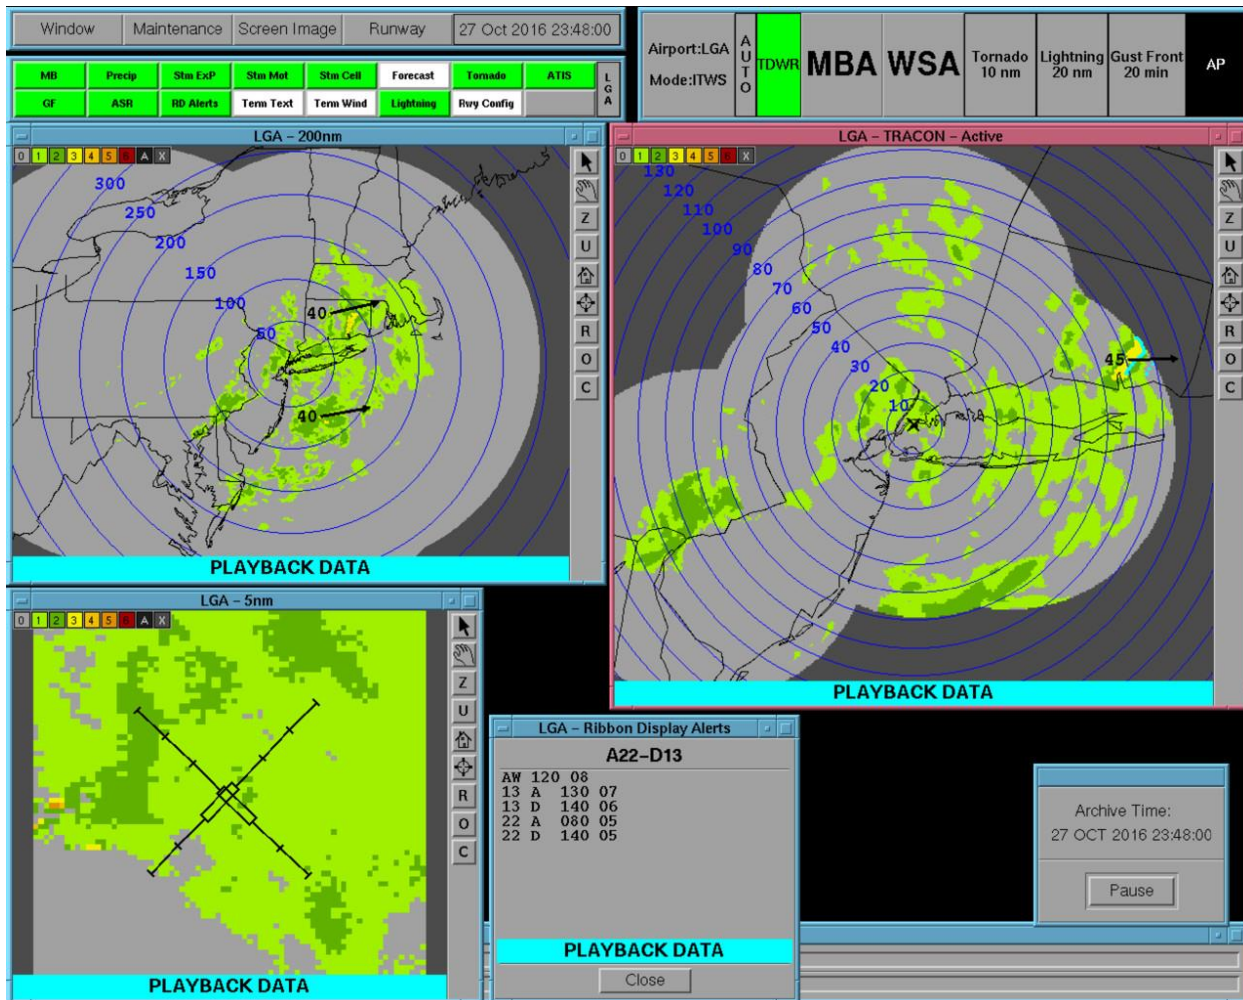

LaGuardia Airport ITWS Situation Display screenshot for 1943:30 EDT.

LaGuardia Airport ITWS Situation Display screenshot for 1944:00 EDT.

LaGuardia Airport ITWS Situation Display screenshot for 1944:30 EDT.

LaGuardia Airport ITWS Situation Display screenshot for 1945:00 EDT.

LaGuardia Airport ITWS Situation Display screenshot for 1945:30 EDT.

LaGuardia Airport ITWS Situation Display screenshot for 1946:00 EDT.

LaGuardia Airport ITWS Situation Display screenshot for 1946:30 EDT.

LaGuardia Airport ITWS Situation Display screenshot for 1947:00 EDT.

LaGuardia Airport ITWS Situation Display screenshot for 1947:30 EDT.

LaGuardia Airport ITWS Situation Display screenshot for 1948:00 EDT.

LaGuardia Airport ITWS Situation Display screenshot for 1948:30 EDT.

LaGuardia Airport ITWS Situation Display screenshot for 1949:00 EDT.