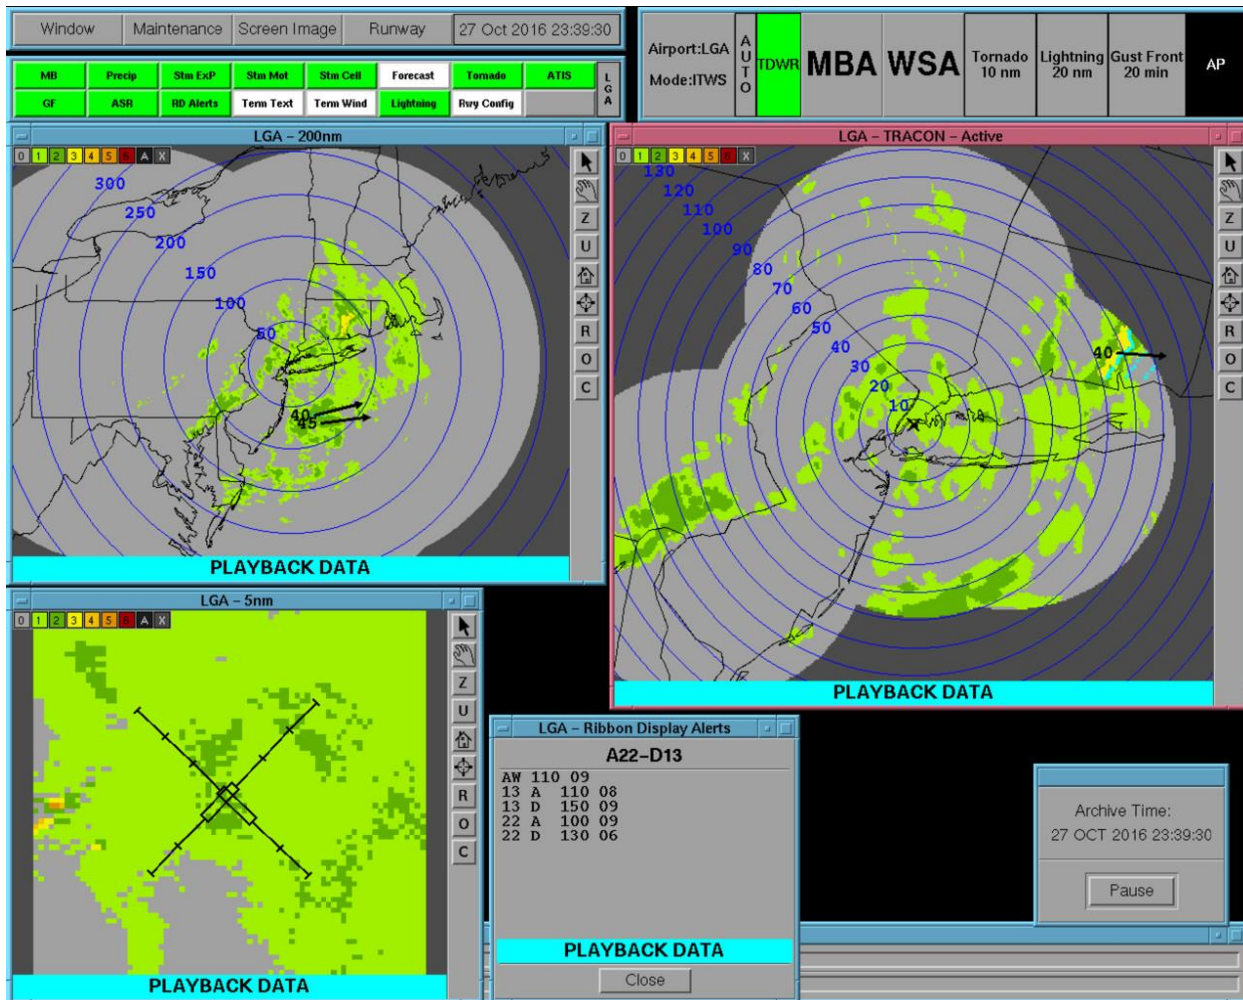

LaGuardia Airport ITWS Situation Display screenshot for 1936:00 EDT.

LaGuardia Airport ITWS Situation Display screenshot for 1936:30 EDT.

LaGuardia Airport ITWS Situation Display screenshot for 1937:00 EDT.

LaGuardia Airport ITWS Situation Display screenshot for 1937:30 EDT.

LaGuardia Airport ITWS Situation Display screenshot for 1938:00 EDT.

LaGuardia Airport ITWS Situation Display screenshot for 1938:30 EDT.

LaGuardia Airport ITWS Situation Display screenshot for 1939:00 EDT.

LaGuardia Airport ITWS Situation Display screenshot for 1939:30 EDT.

LaGuardia Airport ITWS Situation Display screenshot for 1940:00 EDT.

LaGuardia Airport ITWS Situation Display screenshot for 1940:30 EDT.

LaGuardia Airport ITWS Situation Display screenshot for 1941:00 EDT.

LaGuardia Airport ITWS Situation Display screenshot for 1941:30 EDT.