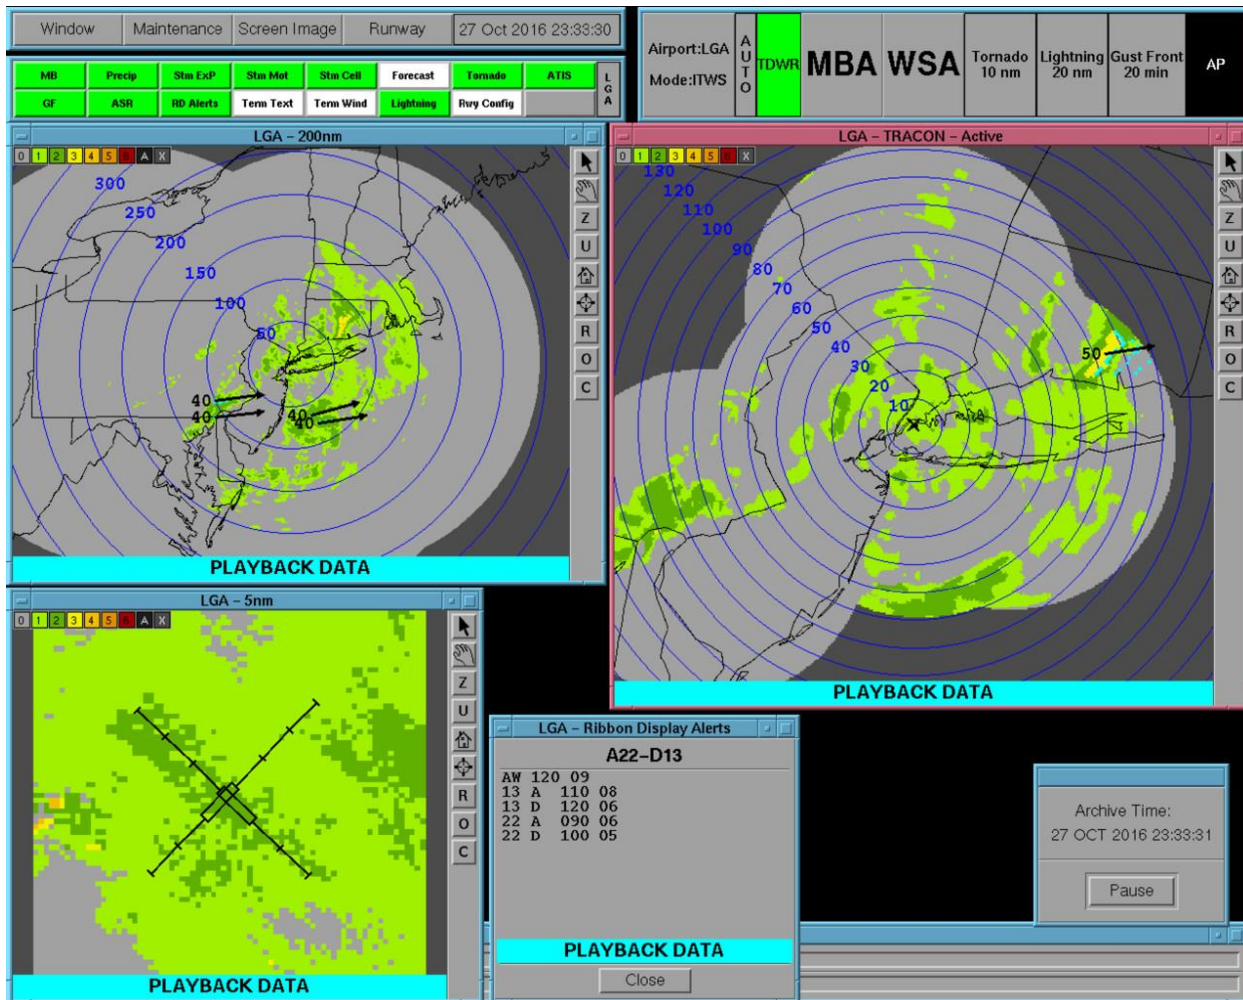

*Submitted by: Mike Richards  
NTSB, AS-30*

LaGuardia Airport ITWS Situation Display screenshot for 1930:00 EDT.

LaGuardia Airport ITWS Situation Display screenshot for 1930:30 EDT.

LaGuardia Airport ITWS Situation Display screenshot for 1931:00 EDT.

LaGuardia Airport ITWS Situation Display screenshot for 1931:30 EDT.

LaGuardia Airport ITWS Situation Display screenshot for 1932:00 EDT.

LaGuardia Airport ITWS Situation Display screenshot for 1932:30 EDT.

LaGuardia Airport ITWS Situation Display screenshot for 1933:00 EDT.

LaGuardia Airport ITWS Situation Display screenshot for 1933:31 EDT.

LaGuardia Airport ITWS Situation Display screenshot for 1934:00 EDT.

LaGuardia Airport ITWS Situation Display screenshot for 1934:30 EDT.

LaGuardia Airport ITWS Situation Display screenshot for 1935:00 EDT.

LaGuardia Airport ITWS Situation Display screenshot for 1935:30 EDT.