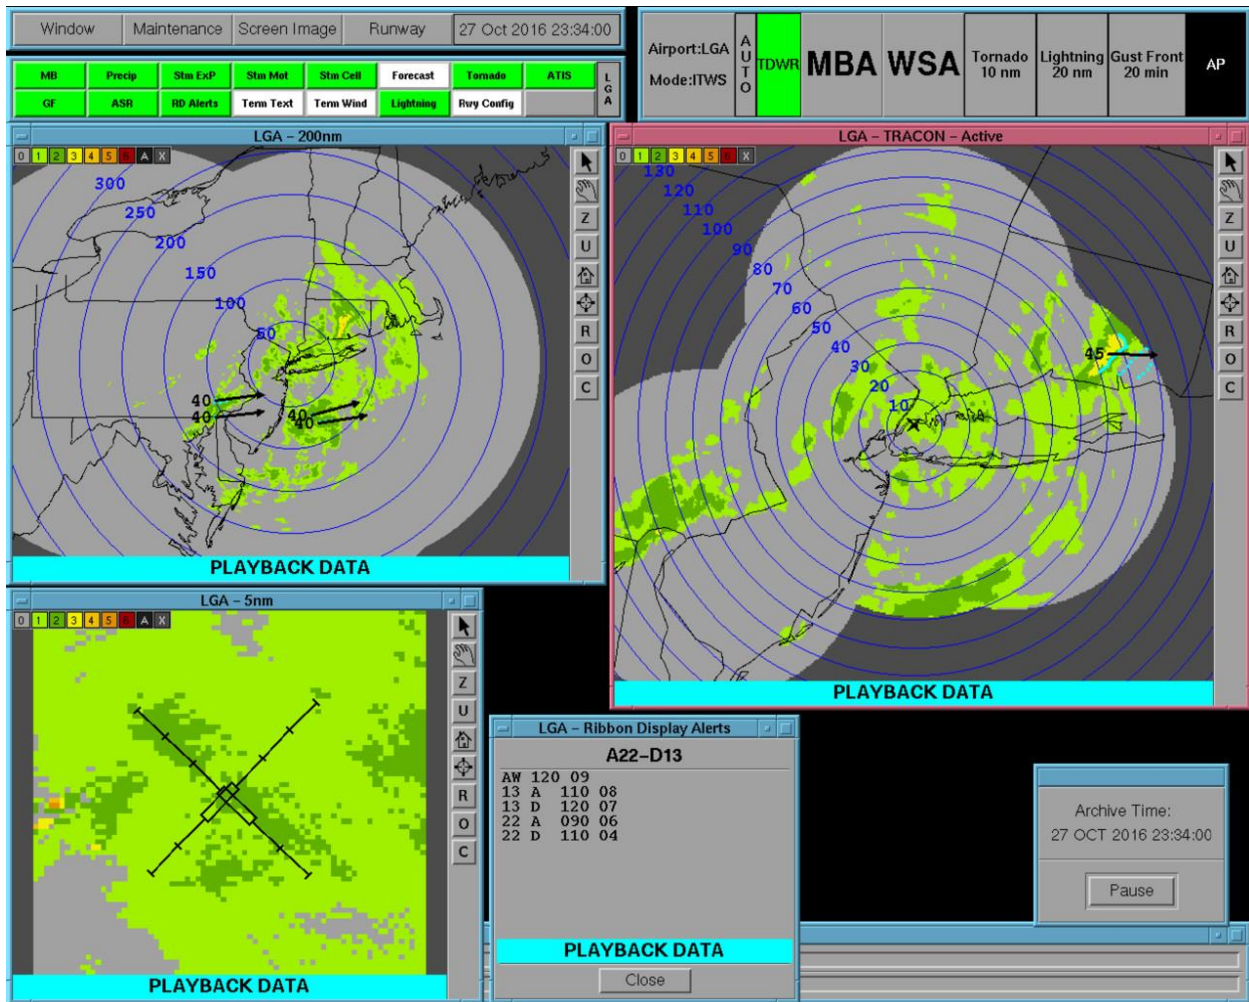

*Submitted by: Mike Richards  
NTSB, AS-30*

LaGuardia Airport ITWS Situation Display screenshot for 1930:00 EDT.

LaGuardia Airport ITWS Situation Display screenshot for 1930:30 EDT.

LaGuardia Airport ITWS Situation Display screenshot for 1931:00 EDT.

LaGuardia Airport ITWS Situation Display screenshot for 1931:30 EDT.

LaGuardia Airport ITWS Situation Display screenshot for 1932:00 EDT.

LaGuardia Airport ITWS Situation Display screenshot for 1932:30 EDT.

LaGuardia Airport ITWS Situation Display screenshot for 1933:00 EDT.

LaGuardia Airport ITWS Situation Display screenshot for 1933:31 EDT.

LaGuardia Airport ITWS Situation Display screenshot for 1934:00 EDT.

LaGuardia Airport ITWS Situation Display screenshot for 1934:30 EDT.

LaGuardia Airport ITWS Situation Display screenshot for 1935:00 EDT.

LaGuardia Airport ITWS Situation Display screenshot for 1935:30 EDT.