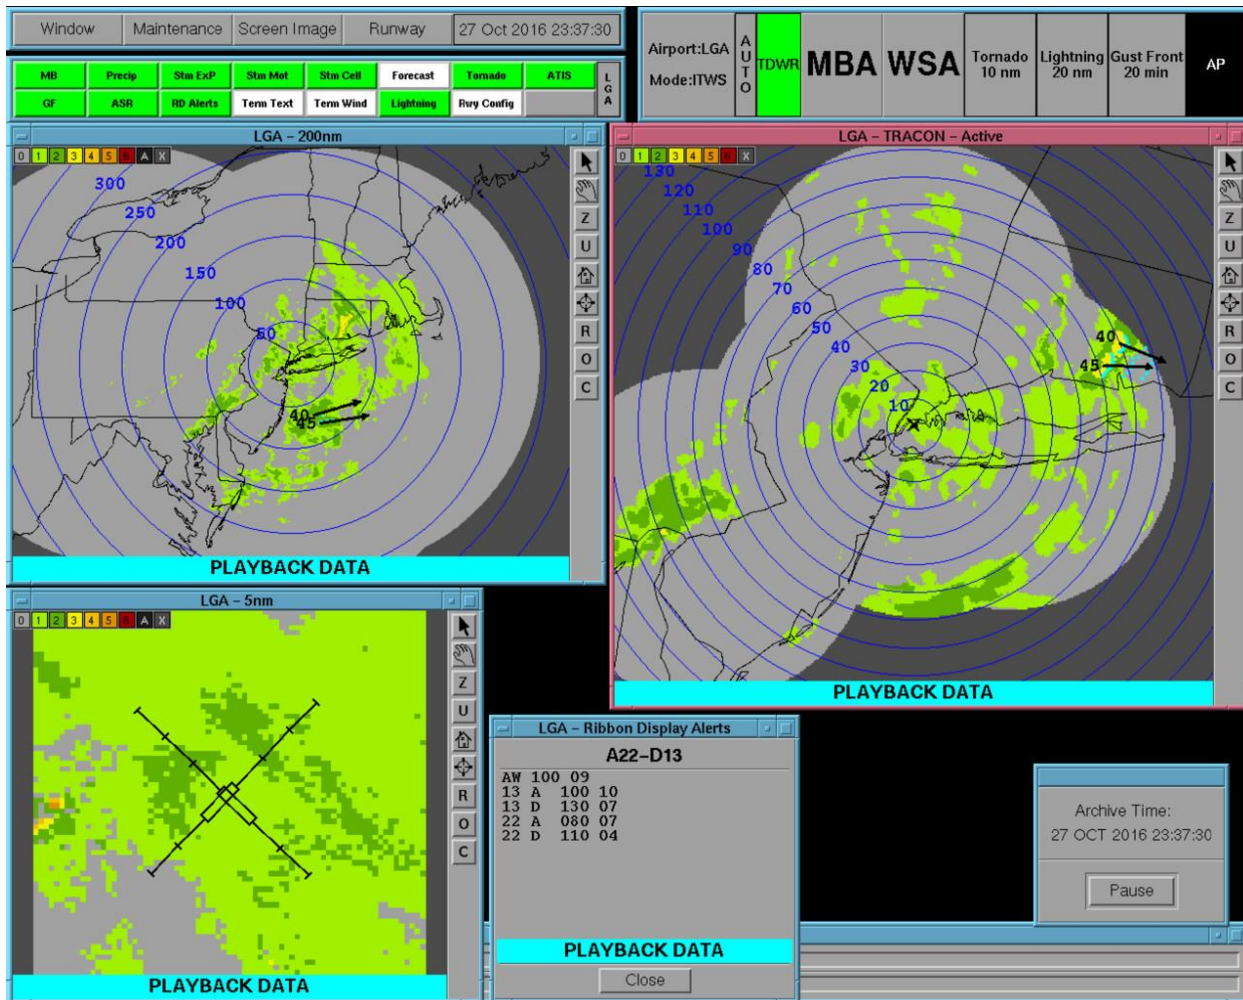

LaGuardia Airport ITWS Situation Display screenshot for 1934:30 EDT.

LaGuardia Airport ITWS Situation Display screenshot for 1935:00 EDT.

LaGuardia Airport ITWS Situation Display screenshot for 1935:30 EDT.

LaGuardia Airport ITWS Situation Display screenshot for 1936:00 EDT.

LaGuardia Airport ITWS Situation Display screenshot for 1936:30 EDT.

LaGuardia Airport ITWS Situation Display screenshot for 1937:00 EDT.

LaGuardia Airport ITWS Situation Display screenshot for 1937:30 EDT.

LaGuardia Airport ITWS Situation Display screenshot for 1938:00 EDT.

LaGuardia Airport ITWS Situation Display screenshot for 1938:30 EDT.

LaGuardia Airport ITWS Situation Display screenshot for 1939:00 EDT.

LaGuardia Airport ITWS Situation Display screenshot for 1939:30 EDT.

LaGuardia Airport ITWS Situation Display screenshot for 1940:00 EDT.