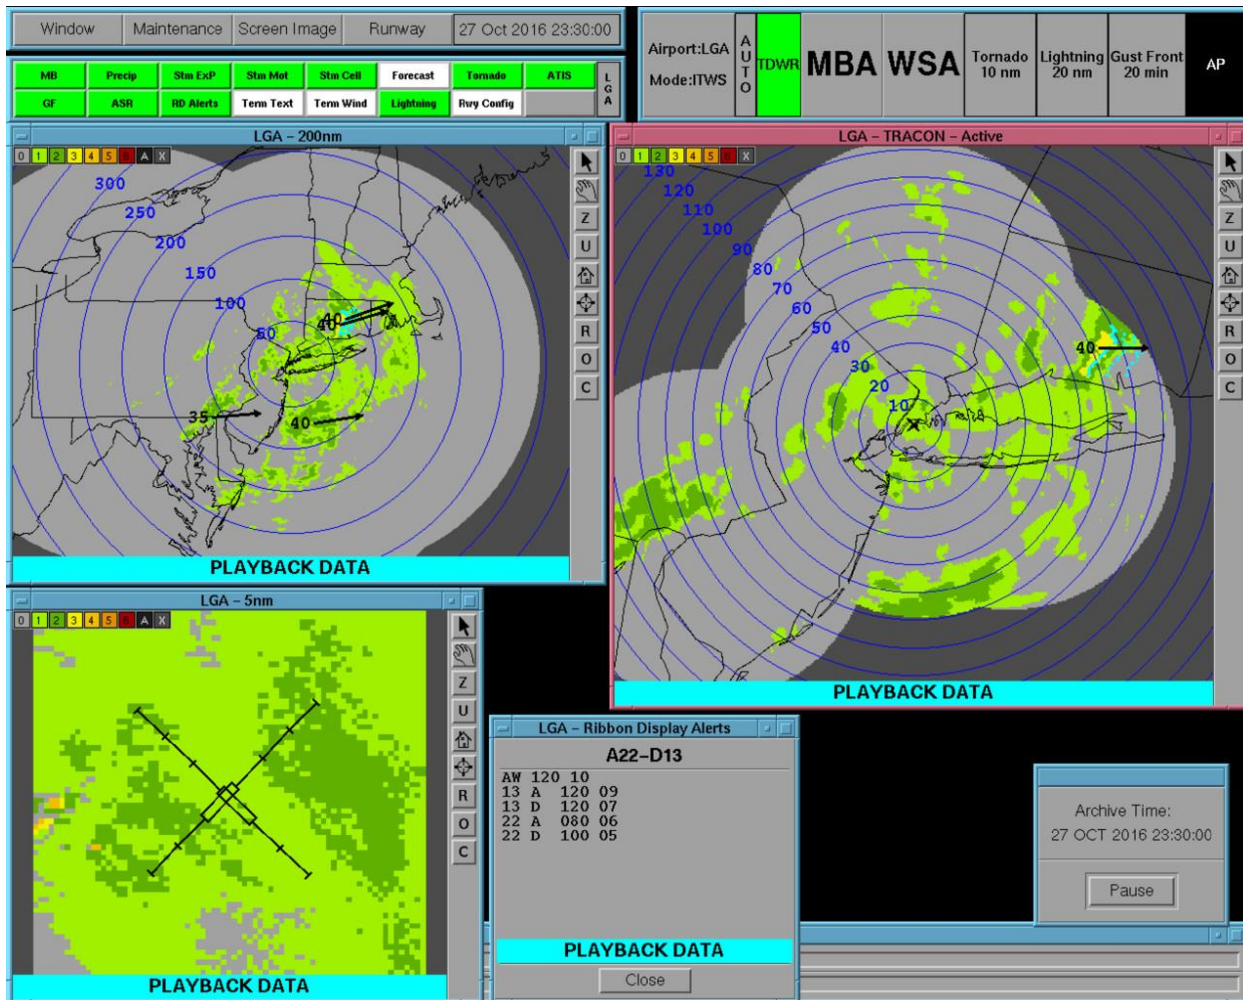

## **National Transportation Safety Board**

**Office of Aviation Safety  
Washington, D.C. 20594-2000  
January 26, 2017**

**ATTACHMENT 2 to the WEATHER STUDY  
DCA171A020**

Screenshots from the LaGuardia Airport Integrated Terminal Weather System (ITWS) Situation Display between 1930:00 and 1950:31 EDT.

*Submitted by: Mike Richards  
NTSB, AS-30*

LaGuardia Airport ITWS Situation Display screenshot for 1930:00 EDT.

LaGuardia Airport ITWS Situation Display screenshot for 1930:30 EDT.

LaGuardia Airport ITWS Situation Display screenshot for 1931:00 EDT.

LaGuardia Airport ITWS Situation Display screenshot for 1931:30 EDT.

LaGuardia Airport ITWS Situation Display screenshot for 1932:00 EDT.

LaGuardia Airport ITWS Situation Display screenshot for 1932:30 EDT.

LaGuardia Airport ITWS Situation Display screenshot for 1933:00 EDT.

LaGuardia Airport ITWS Situation Display screenshot for 1933:31 EDT.

LaGuardia Airport ITWS Situation Display screenshot for 1934:00 EDT.