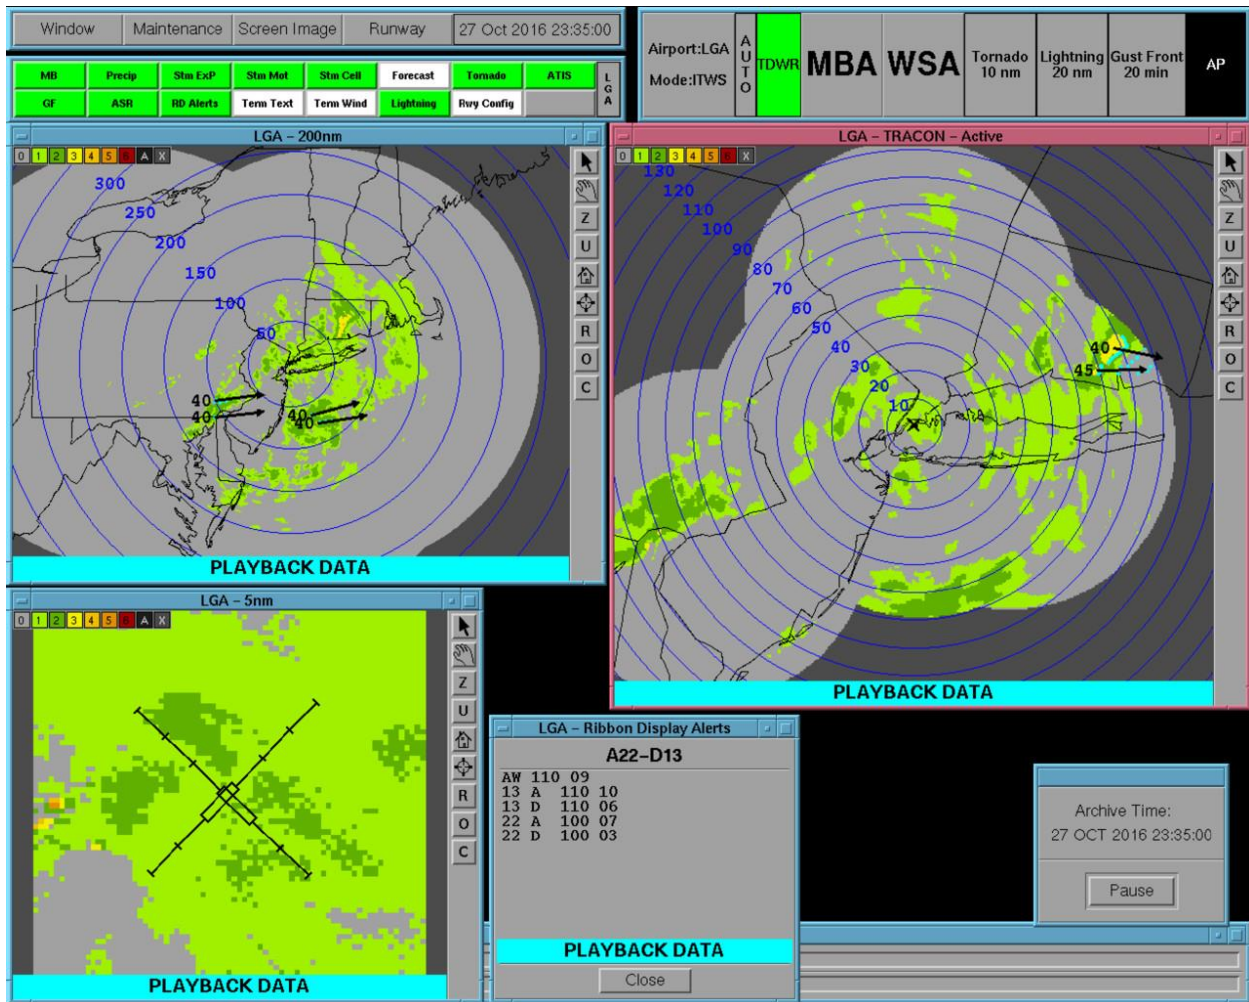

LaGuardia Airport ITWS Situation Display screenshot for 1931:30 EDT.

LaGuardia Airport ITWS Situation Display screenshot for 1932:00 EDT.

LaGuardia Airport ITWS Situation Display screenshot for 1932:30 EDT.

LaGuardia Airport ITWS Situation Display screenshot for 1933:00 EDT.

LaGuardia Airport ITWS Situation Display screenshot for 1933:31 EDT.

LaGuardia Airport ITWS Situation Display screenshot for 1934:00 EDT.

LaGuardia Airport ITWS Situation Display screenshot for 1934:30 EDT.

LaGuardia Airport ITWS Situation Display screenshot for 1935:00 EDT.

LaGuardia Airport ITWS Situation Display screenshot for 1935:30 EDT.

LaGuardia Airport ITWS Situation Display screenshot for 1936:00 EDT.

LaGuardia Airport ITWS Situation Display screenshot for 1936:30 EDT.

LaGuardia Airport ITWS Situation Display screenshot for 1937:00 EDT.