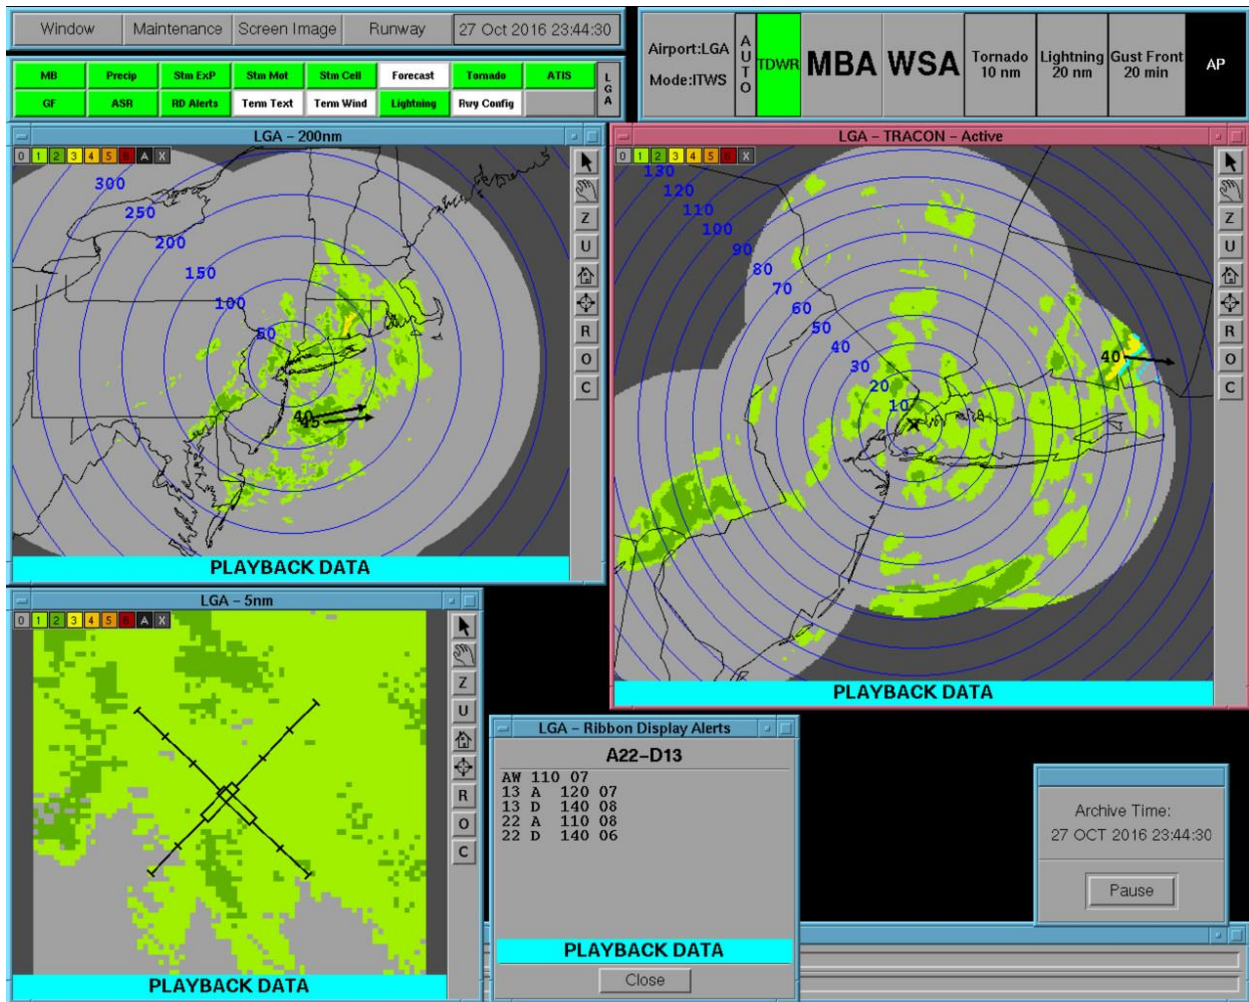

LaGuardia Airport ITWS Situation Display screenshot for 1940:30 EDT.

LaGuardia Airport ITWS Situation Display screenshot for 1941:00 EDT.

LaGuardia Airport ITWS Situation Display screenshot for 1941:30 EDT.

LaGuardia Airport ITWS Situation Display screenshot for 1942:00 EDT.

LaGuardia Airport ITWS Situation Display screenshot for 1942:30 EDT.

LaGuardia Airport ITWS Situation Display screenshot for 1943:00 EDT.

LaGuardia Airport ITWS Situation Display screenshot for 1943:30 EDT.

LaGuardia Airport ITWS Situation Display screenshot for 1944:00 EDT.

LaGuardia Airport ITWS Situation Display screenshot for 1944:30 EDT.

LaGuardia Airport ITWS Situation Display screenshot for 1945:00 EDT.

LaGuardia Airport ITWS Situation Display screenshot for 1945:30 EDT.

LaGuardia Airport ITWS Situation Display screenshot for 1946:00 EDT.