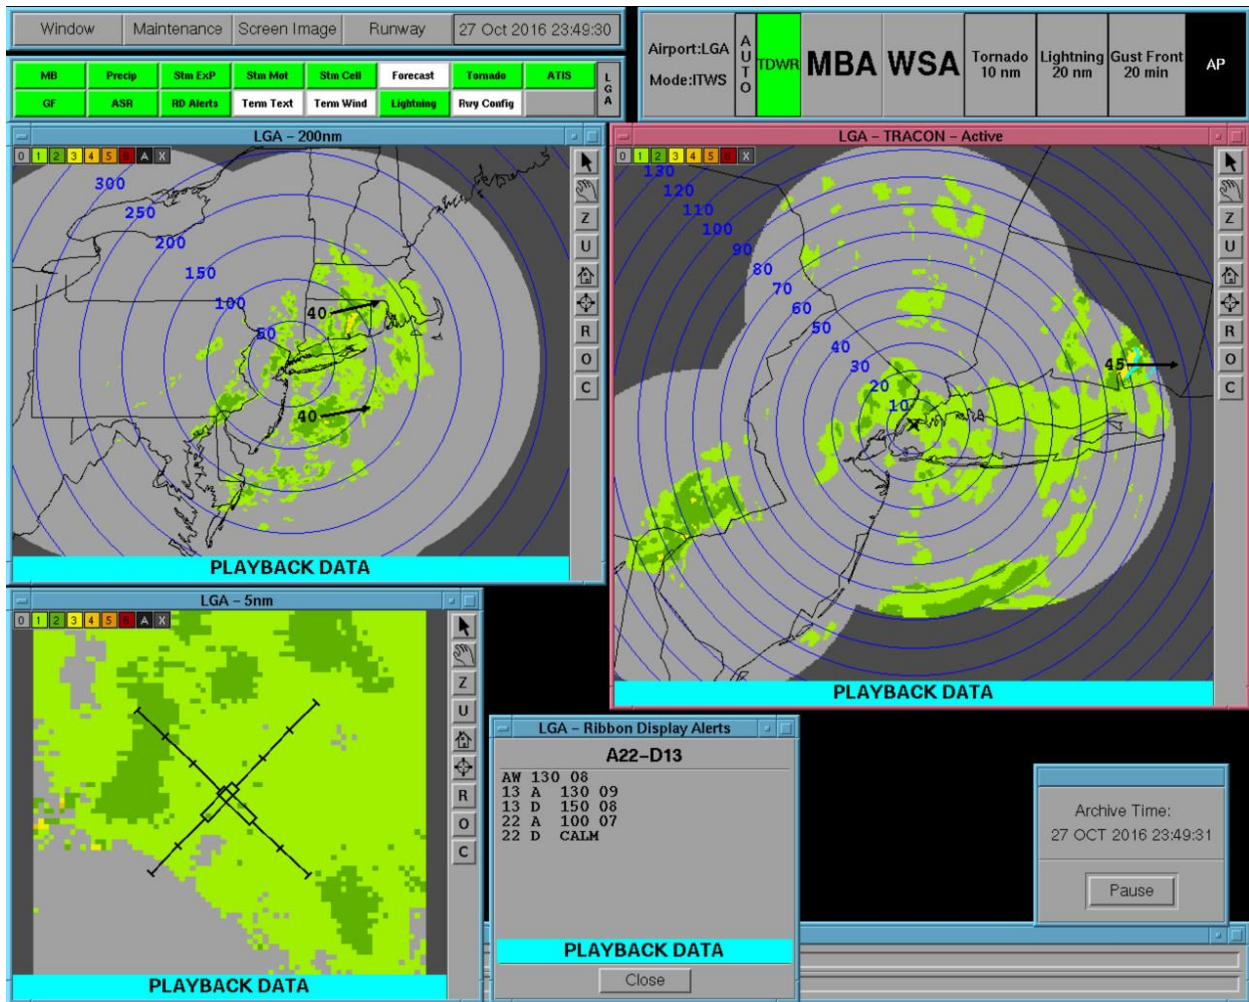

LaGuardia Airport ITWS Situation Display screenshot for 1945:00 EDT.

LaGuardia Airport ITWS Situation Display screenshot for 1945:30 EDT.

LaGuardia Airport ITWS Situation Display screenshot for 1946:00 EDT.

LaGuardia Airport ITWS Situation Display screenshot for 1946:30 EDT.

LaGuardia Airport ITWS Situation Display screenshot for 1947:00 EDT.

LaGuardia Airport ITWS Situation Display screenshot for 1947:30 EDT.

LaGuardia Airport ITWS Situation Display screenshot for 1948:00 EDT.

LaGuardia Airport ITWS Situation Display screenshot for 1948:30 EDT.

LaGuardia Airport ITWS Situation Display screenshot for 1949:00 EDT.

LaGuardia Airport ITWS Situation Display screenshot for 1949:31 EDT.

LaGuardia Airport ITWS Situation Display screenshot for 1950:01 EDT.

LaGuardia Airport ITWS Situation Display screenshot for 1950:31 EDT.