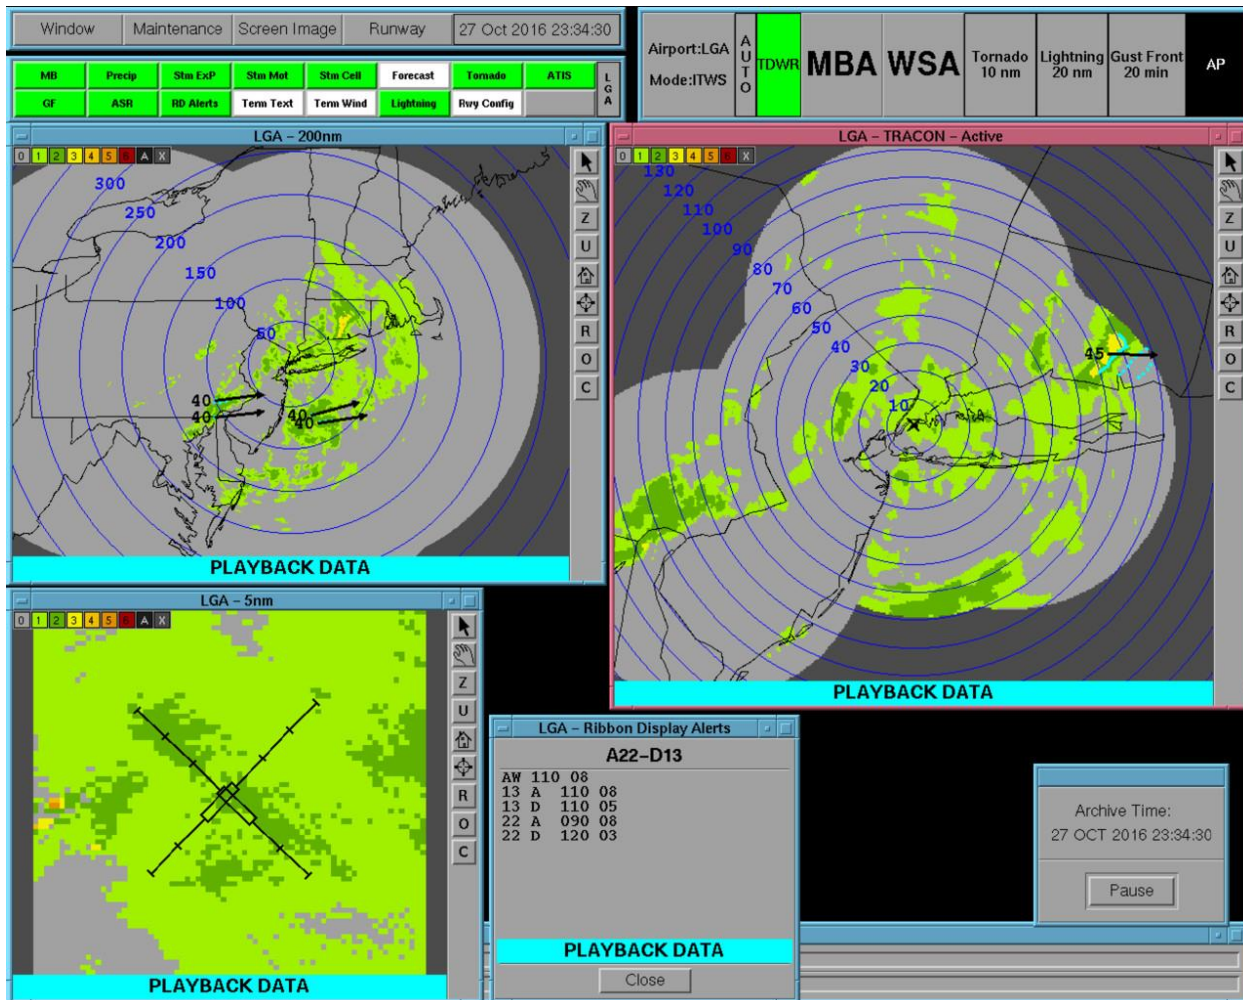

LaGuardia Airport ITWS Situation Display screenshot for 1931:30 EDT.

LaGuardia Airport ITWS Situation Display screenshot for 1932:00 EDT.

LaGuardia Airport ITWS Situation Display screenshot for 1932:30 EDT.

LaGuardia Airport ITWS Situation Display screenshot for 1933:00 EDT.

LaGuardia Airport ITWS Situation Display screenshot for 1933:31 EDT.

LaGuardia Airport ITWS Situation Display screenshot for 1934:00 EDT.

LaGuardia Airport ITWS Situation Display screenshot for 1934:30 EDT.

LaGuardia Airport ITWS Situation Display screenshot for 1935:00 EDT.

LaGuardia Airport ITWS Situation Display screenshot for 1935:30 EDT.

LaGuardia Airport ITWS Situation Display screenshot for 1936:00 EDT.

LaGuardia Airport ITWS Situation Display screenshot for 1936:30 EDT.

LaGuardia Airport ITWS Situation Display screenshot for 1937:00 EDT.