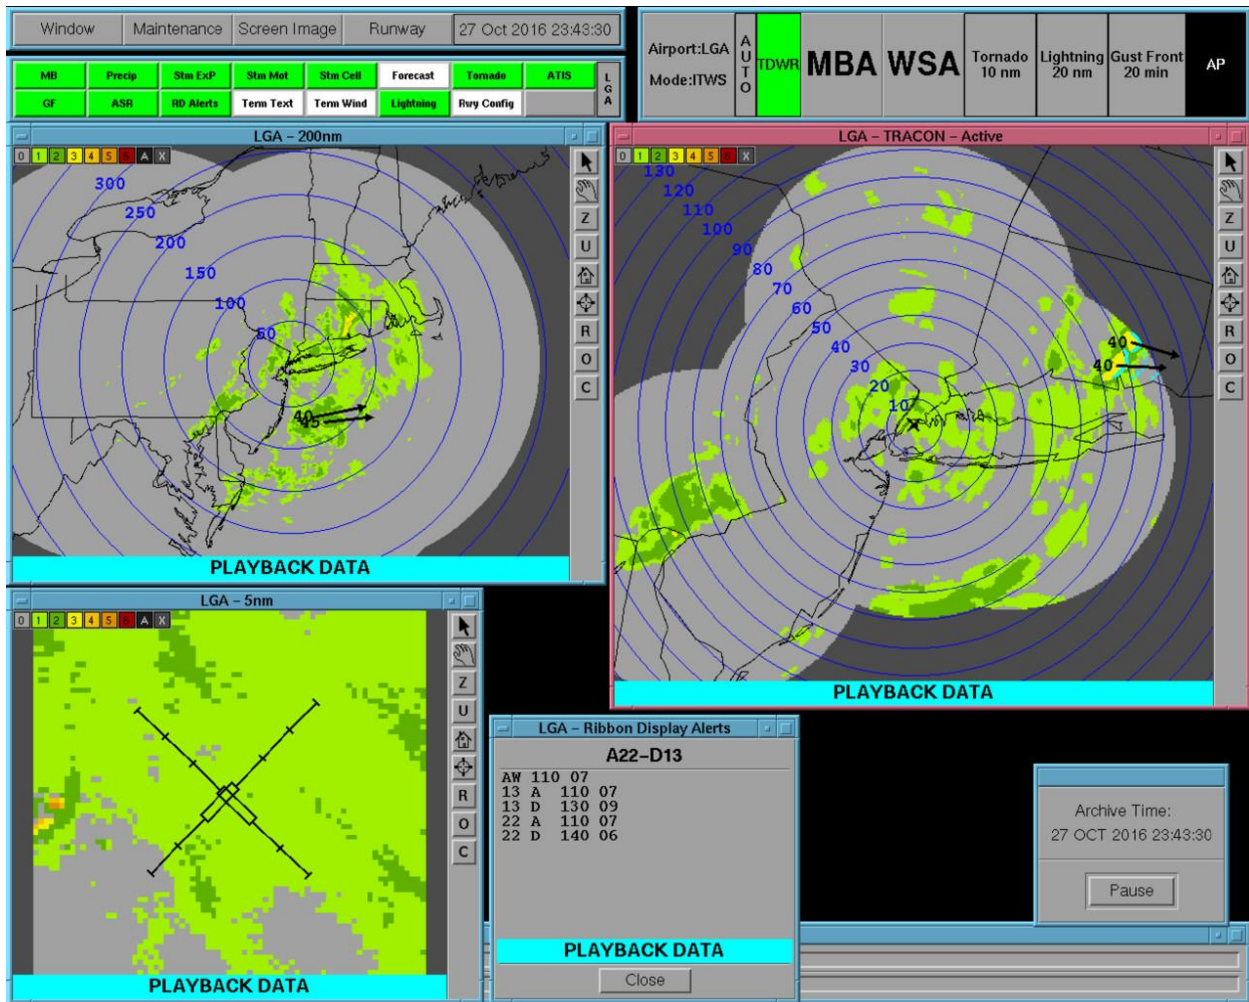

LaGuardia Airport ITWS Situation Display screenshot for 1939:00 EDT.

LaGuardia Airport ITWS Situation Display screenshot for 1939:30 EDT.

LaGuardia Airport ITWS Situation Display screenshot for 1940:00 EDT.

LaGuardia Airport ITWS Situation Display screenshot for 1940:30 EDT.

LaGuardia Airport ITWS Situation Display screenshot for 1941:00 EDT.

LaGuardia Airport ITWS Situation Display screenshot for 1941:30 EDT.

LaGuardia Airport ITWS Situation Display screenshot for 1942:00 EDT.

LaGuardia Airport ITWS Situation Display screenshot for 1942:30 EDT.

LaGuardia Airport ITWS Situation Display screenshot for 1943:00 EDT.

LaGuardia Airport ITWS Situation Display screenshot for 1943:30 EDT.

LaGuardia Airport ITWS Situation Display screenshot for 1944:00 EDT.

LaGuardia Airport ITWS Situation Display screenshot for 1944:30 EDT.