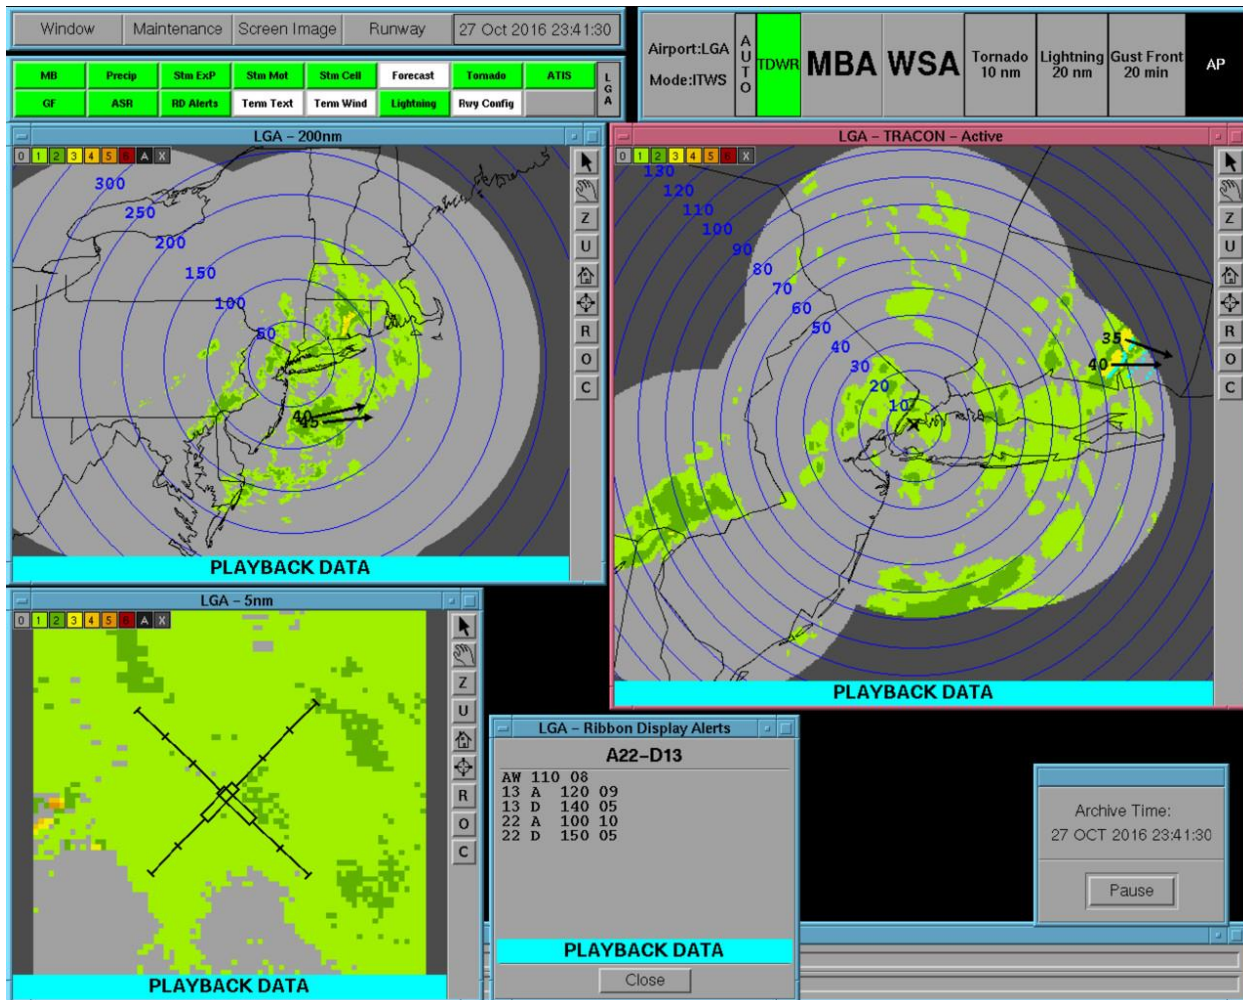

LaGuardia Airport ITWS Situation Display screenshot for 1937:30 EDT.

LaGuardia Airport ITWS Situation Display screenshot for 1938:00 EDT.

LaGuardia Airport ITWS Situation Display screenshot for 1938:30 EDT.

LaGuardia Airport ITWS Situation Display screenshot for 1939:00 EDT.

LaGuardia Airport ITWS Situation Display screenshot for 1939:30 EDT.

LaGuardia Airport ITWS Situation Display screenshot for 1940:00 EDT.

LaGuardia Airport ITWS Situation Display screenshot for 1940:30 EDT.

LaGuardia Airport ITWS Situation Display screenshot for 1941:00 EDT.

LaGuardia Airport ITWS Situation Display screenshot for 1941:30 EDT.

LaGuardia Airport ITWS Situation Display screenshot for 1942:00 EDT.

LaGuardia Airport ITWS Situation Display screenshot for 1942:30 EDT.

LaGuardia Airport ITWS Situation Display screenshot for 1943:00 EDT.