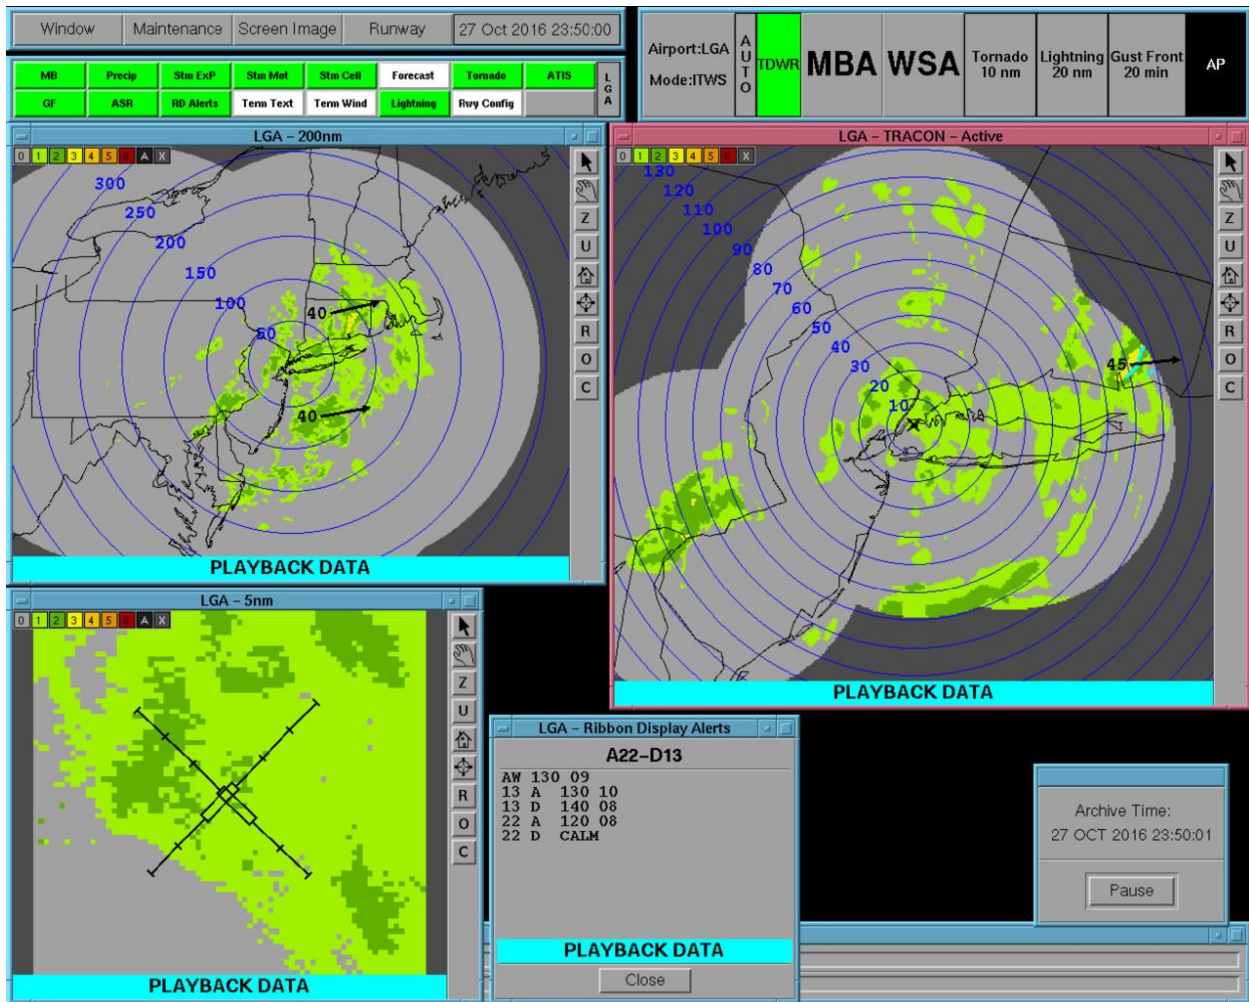

LaGuardia Airport ITWS Situation Display screenshot for 1945:00 EDT.

LaGuardia Airport ITWS Situation Display screenshot for 1945:30 EDT.

LaGuardia Airport ITWS Situation Display screenshot for 1946:00 EDT.

LaGuardia Airport ITWS Situation Display screenshot for 1946:30 EDT.

LaGuardia Airport ITWS Situation Display screenshot for 1947:00 EDT.

LaGuardia Airport ITWS Situation Display screenshot for 1947:30 EDT.

LaGuardia Airport ITWS Situation Display screenshot for 1948:00 EDT.

LaGuardia Airport ITWS Situation Display screenshot for 1948:30 EDT.

LaGuardia Airport ITWS Situation Display screenshot for 1949:00 EDT.

LaGuardia Airport ITWS Situation Display screenshot for 1949:31 EDT.

LaGuardia Airport ITWS Situation Display screenshot for 1950:01 EDT.

LaGuardia Airport ITWS Situation Display screenshot for 1950:31 EDT.