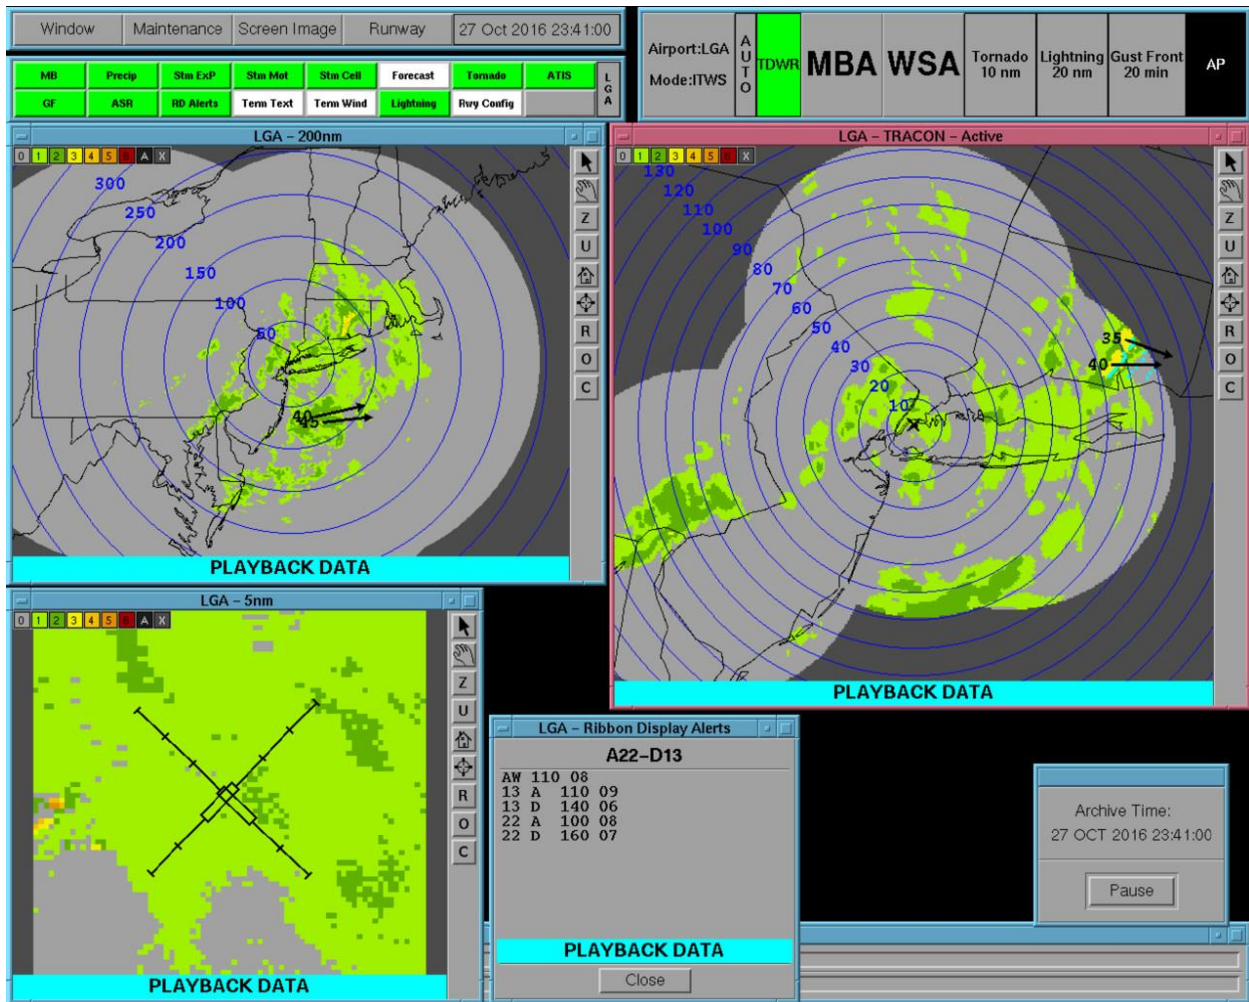

LaGuardia Airport ITWS Situation Display screenshot for 1937:30 EDT.

LaGuardia Airport ITWS Situation Display screenshot for 1938:00 EDT.

LaGuardia Airport ITWS Situation Display screenshot for 1938:30 EDT.

LaGuardia Airport ITWS Situation Display screenshot for 1939:00 EDT.

LaGuardia Airport ITWS Situation Display screenshot for 1939:30 EDT.

LaGuardia Airport ITWS Situation Display screenshot for 1940:00 EDT.

LaGuardia Airport ITWS Situation Display screenshot for 1940:30 EDT.

LaGuardia Airport ITWS Situation Display screenshot for 1941:00 EDT.

LaGuardia Airport ITWS Situation Display screenshot for 1941:30 EDT.

LaGuardia Airport ITWS Situation Display screenshot for 1942:00 EDT.

LaGuardia Airport ITWS Situation Display screenshot for 1942:30 EDT.

LaGuardia Airport ITWS Situation Display screenshot for 1943:00 EDT.