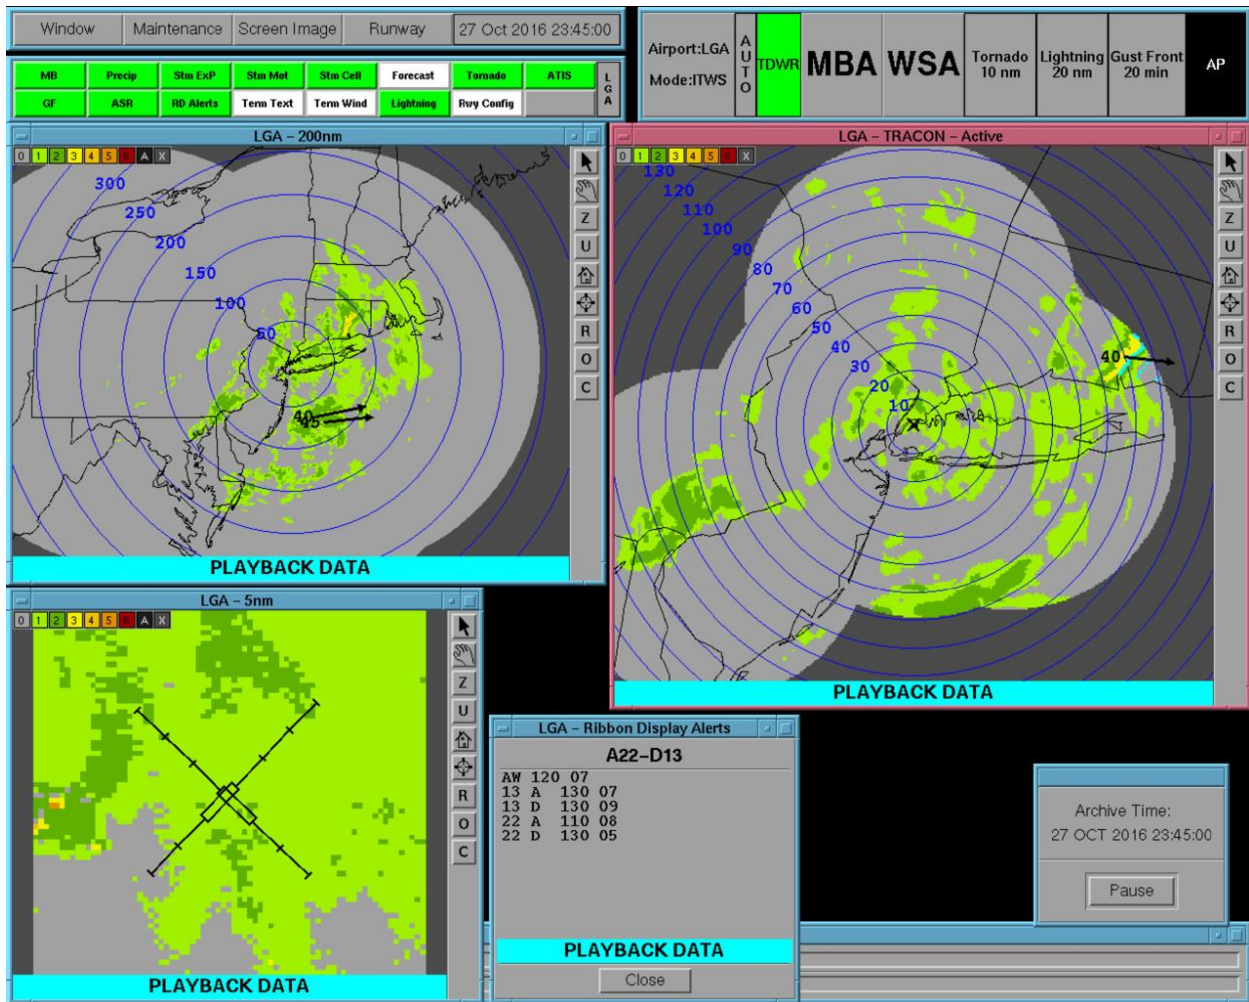

LaGuardia Airport ITWS Situation Display screenshot for 1940:30 EDT.

LaGuardia Airport ITWS Situation Display screenshot for 1941:00 EDT.

LaGuardia Airport ITWS Situation Display screenshot for 1941:30 EDT.

LaGuardia Airport ITWS Situation Display screenshot for 1942:00 EDT.

LaGuardia Airport ITWS Situation Display screenshot for 1942:30 EDT.

LaGuardia Airport ITWS Situation Display screenshot for 1943:00 EDT.

LaGuardia Airport ITWS Situation Display screenshot for 1943:30 EDT.

LaGuardia Airport ITWS Situation Display screenshot for 1944:00 EDT.

LaGuardia Airport ITWS Situation Display screenshot for 1944:30 EDT.

LaGuardia Airport ITWS Situation Display screenshot for 1945:00 EDT.

LaGuardia Airport ITWS Situation Display screenshot for 1945:30 EDT.

LaGuardia Airport ITWS Situation Display screenshot for 1946:00 EDT.