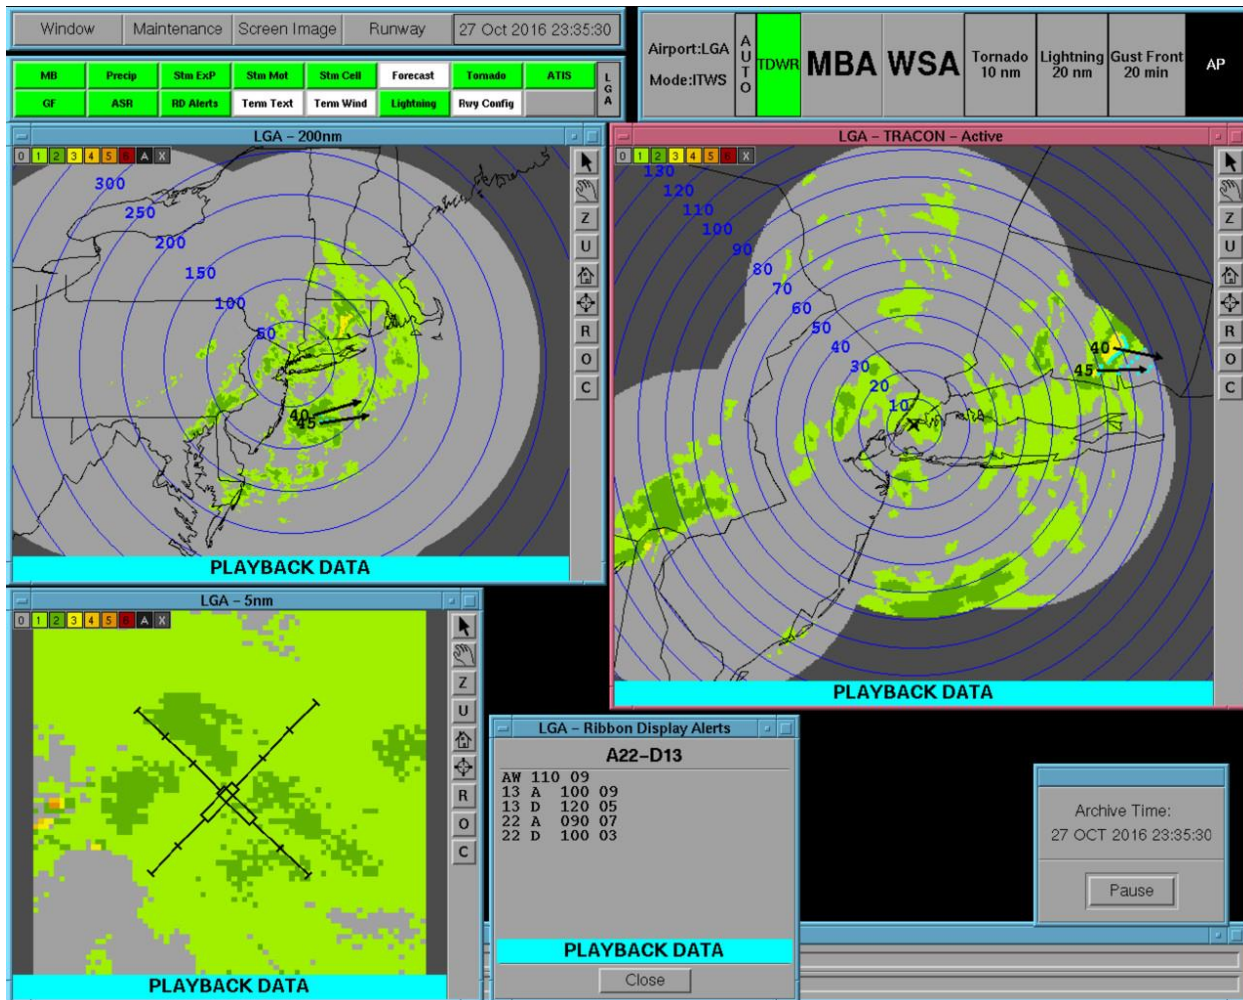

LaGuardia Airport ITWS Situation Display screenshot for 1931:30 EDT.

LaGuardia Airport ITWS Situation Display screenshot for 1932:00 EDT.

LaGuardia Airport ITWS Situation Display screenshot for 1932:30 EDT.

LaGuardia Airport ITWS Situation Display screenshot for 1933:00 EDT.

LaGuardia Airport ITWS Situation Display screenshot for 1933:31 EDT.

LaGuardia Airport ITWS Situation Display screenshot for 1934:00 EDT.

LaGuardia Airport ITWS Situation Display screenshot for 1934:30 EDT.

LaGuardia Airport ITWS Situation Display screenshot for 1935:00 EDT.

LaGuardia Airport ITWS Situation Display screenshot for 1935:30 EDT.

LaGuardia Airport ITWS Situation Display screenshot for 1936:00 EDT.

LaGuardia Airport ITWS Situation Display screenshot for 1936:30 EDT.

LaGuardia Airport ITWS Situation Display screenshot for 1937:00 EDT.