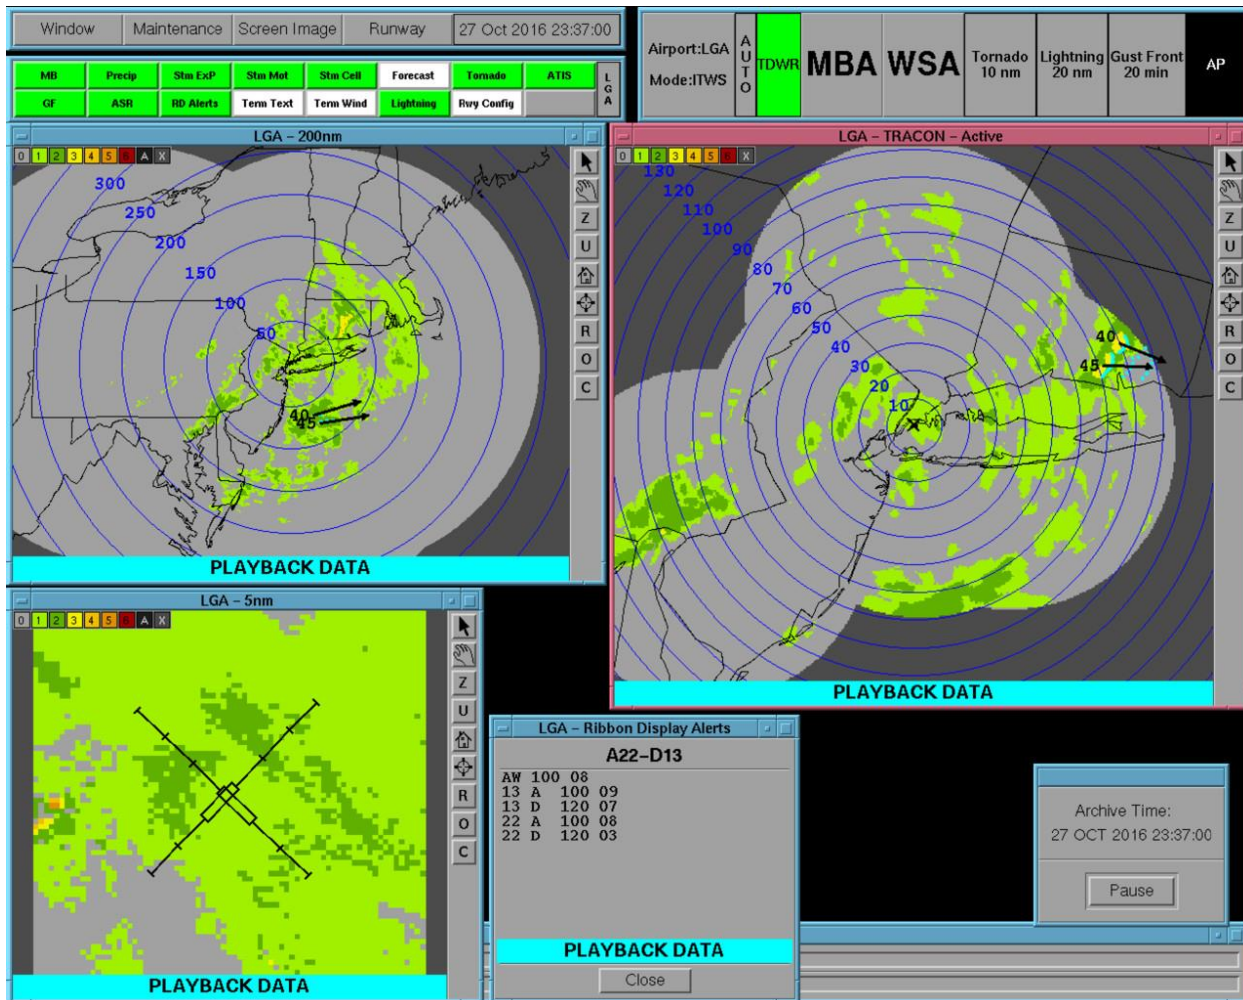

LaGuardia Airport ITWS Situation Display screenshot for 1933:00 EDT.

LaGuardia Airport ITWS Situation Display screenshot for 1933:31 EDT.

LaGuardia Airport ITWS Situation Display screenshot for 1934:00 EDT.

LaGuardia Airport ITWS Situation Display screenshot for 1934:30 EDT.

LaGuardia Airport ITWS Situation Display screenshot for 1935:00 EDT.

LaGuardia Airport ITWS Situation Display screenshot for 1935:30 EDT.

LaGuardia Airport ITWS Situation Display screenshot for 1936:00 EDT.

LaGuardia Airport ITWS Situation Display screenshot for 1936:30 EDT.

LaGuardia Airport ITWS Situation Display screenshot for 1937:00 EDT.

LaGuardia Airport ITWS Situation Display screenshot for 1937:30 EDT.

LaGuardia Airport ITWS Situation Display screenshot for 1938:00 EDT.

LaGuardia Airport ITWS Situation Display screenshot for 1938:30 EDT.