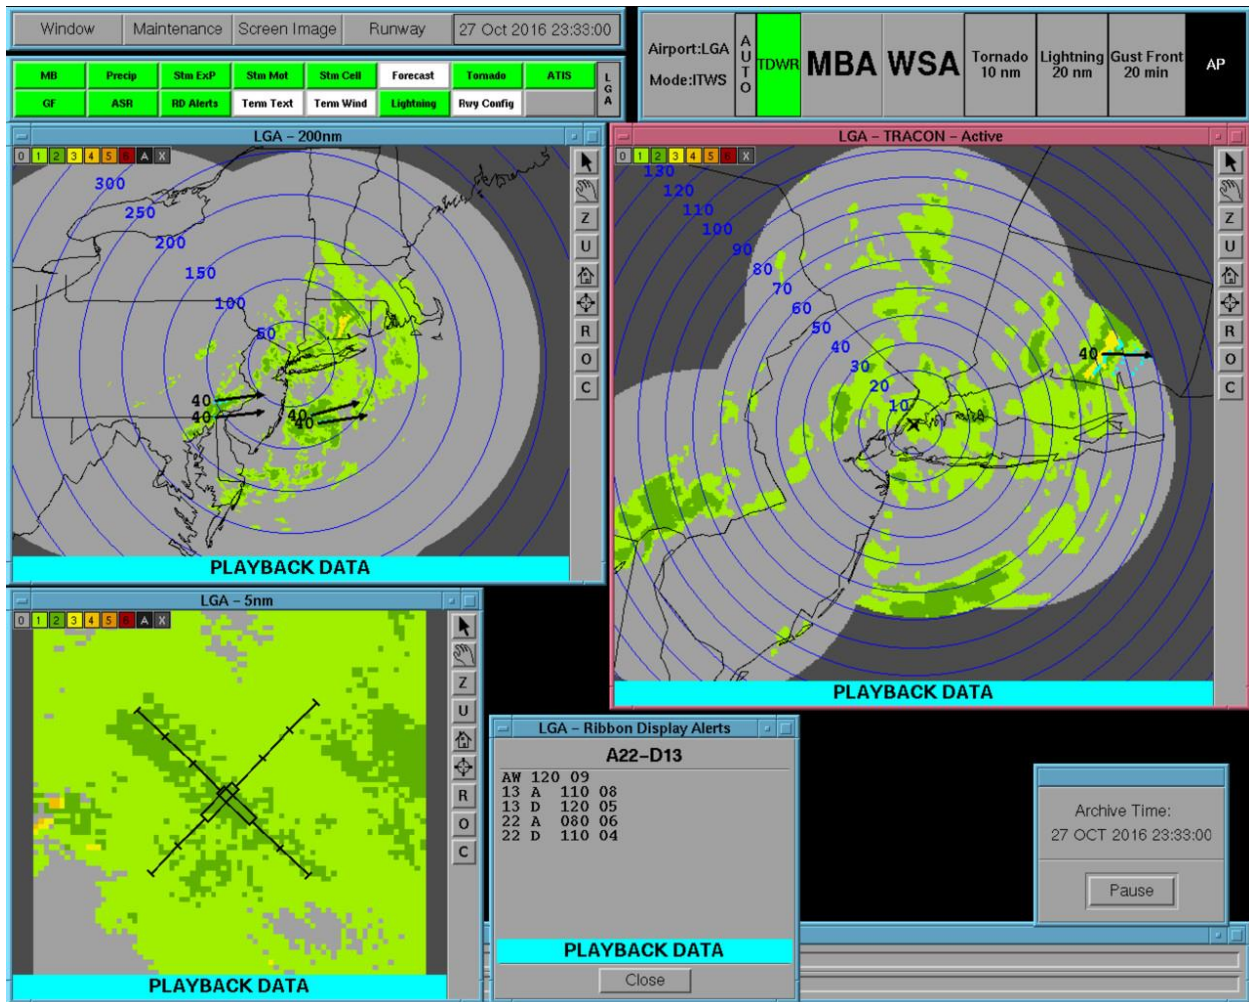

## **National Transportation Safety Board**

**Office of Aviation Safety  
Washington, D.C. 20594-2000  
January 26, 2017**

**ATTACHMENT 2 to the WEATHER STUDY  
DCA171A020**

Screenshots from the LaGuardia Airport Integrated Terminal Weather System (ITWS) Situation Display between 1930:00 and 1950:31 EDT.

*Submitted by: Mike Richards  
NTSB, AS-30*

LaGuardia Airport ITWS Situation Display screenshot for 1930:00 EDT.

LaGuardia Airport ITWS Situation Display screenshot for 1930:30 EDT.

LaGuardia Airport ITWS Situation Display screenshot for 1931:00 EDT.

LaGuardia Airport ITWS Situation Display screenshot for 1931:30 EDT.

LaGuardia Airport ITWS Situation Display screenshot for 1932:00 EDT.

LaGuardia Airport ITWS Situation Display screenshot for 1932:30 EDT.

LaGuardia Airport ITWS Situation Display screenshot for 1933:00 EDT.

LaGuardia Airport ITWS Situation Display screenshot for 1933:31 EDT.

LaGuardia Airport ITWS Situation Display screenshot for 1934:00 EDT.