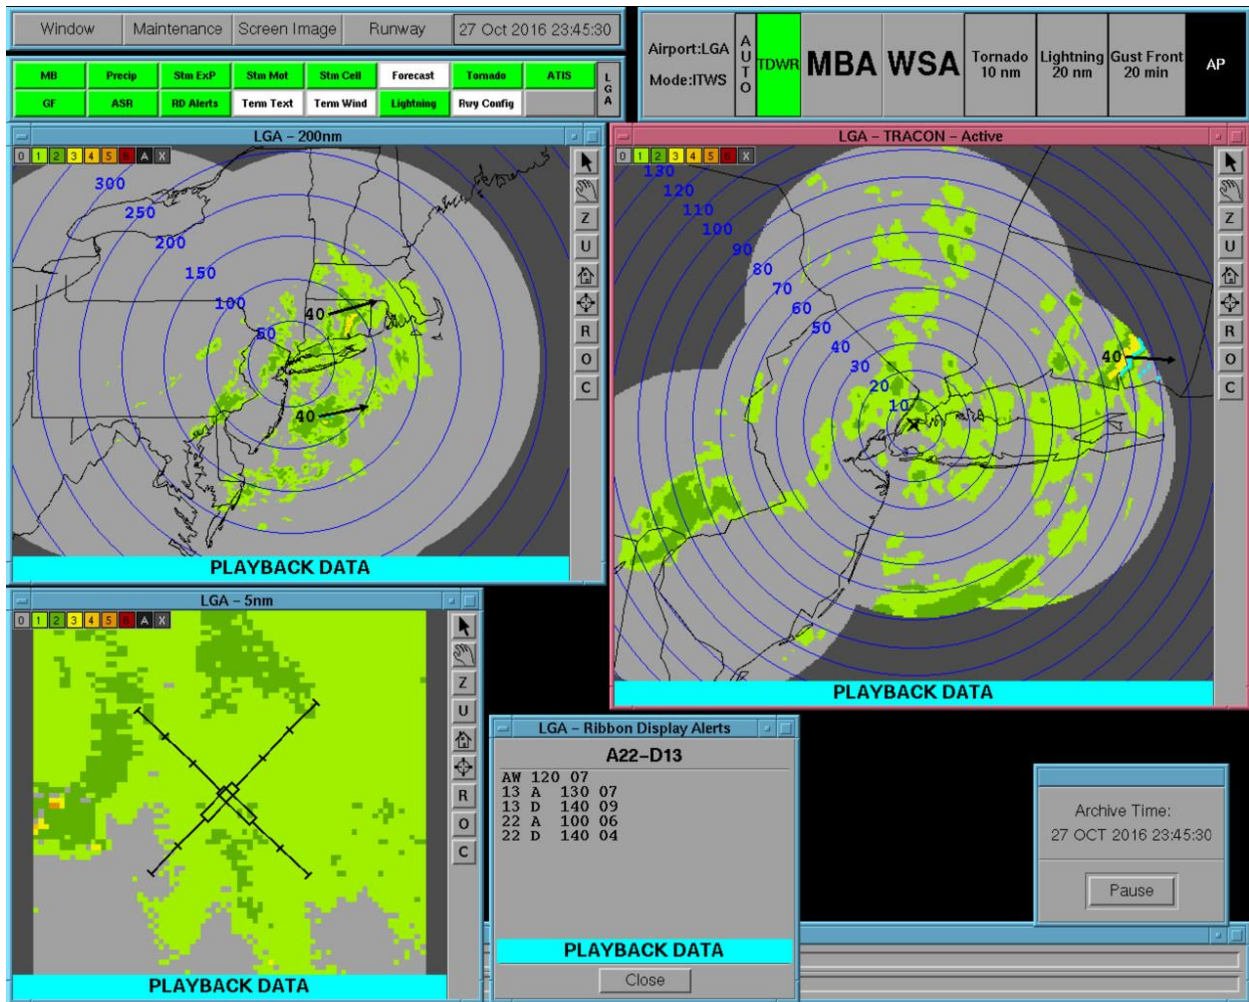

LaGuardia Airport ITWS Situation Display screenshot for 1942:00 EDT.

LaGuardia Airport ITWS Situation Display screenshot for 1942:30 EDT.

LaGuardia Airport ITWS Situation Display screenshot for 1943:00 EDT.

LaGuardia Airport ITWS Situation Display screenshot for 1943:30 EDT.

LaGuardia Airport ITWS Situation Display screenshot for 1944:00 EDT.

LaGuardia Airport ITWS Situation Display screenshot for 1944:30 EDT.

LaGuardia Airport ITWS Situation Display screenshot for 1945:00 EDT.

LaGuardia Airport ITWS Situation Display screenshot for 1945:30 EDT.

LaGuardia Airport ITWS Situation Display screenshot for 1946:00 EDT.

LaGuardia Airport ITWS Situation Display screenshot for 1946:30 EDT.

LaGuardia Airport ITWS Situation Display screenshot for 1947:00 EDT.

LaGuardia Airport ITWS Situation Display screenshot for 1947:30 EDT.