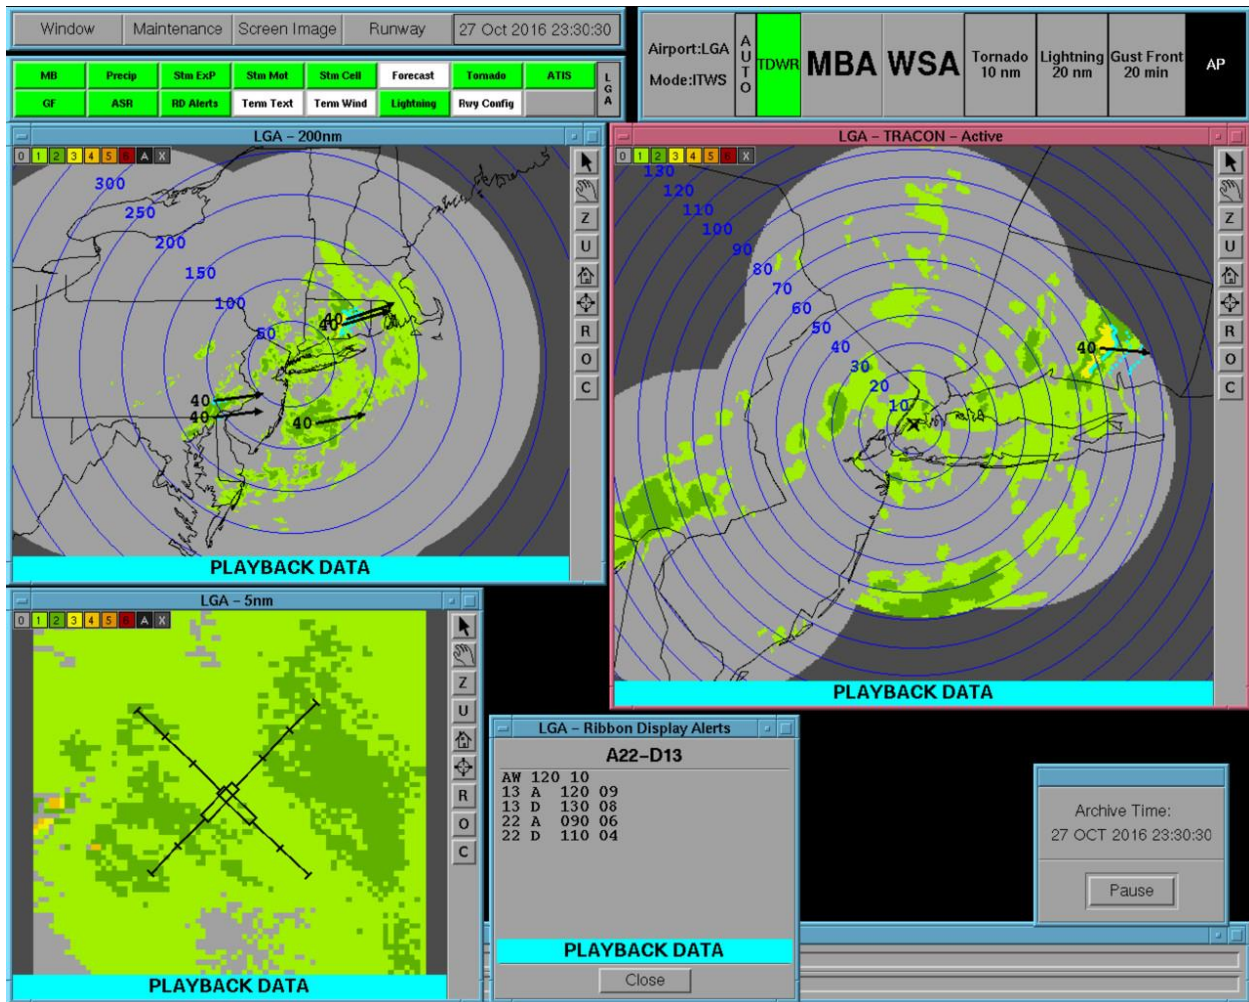

## **National Transportation Safety Board**

**Office of Aviation Safety  
Washington, D.C. 20594-2000  
January 26, 2017**

**ATTACHMENT 2 to the WEATHER STUDY  
DCA171A020**

Screenshots from the LaGuardia Airport Integrated Terminal Weather System (ITWS) Situation Display between 1930:00 and 1950:31 EDT.

*Submitted by: Mike Richards  
NTSB, AS-30*

LaGuardia Airport ITWS Situation Display screenshot for 1930:00 EDT.

LaGuardia Airport ITWS Situation Display screenshot for 1930:30 EDT.

LaGuardia Airport ITWS Situation Display screenshot for 1931:00 EDT.

LaGuardia Airport ITWS Situation Display screenshot for 1931:30 EDT.

LaGuardia Airport ITWS Situation Display screenshot for 1932:00 EDT.

LaGuardia Airport ITWS Situation Display screenshot for 1932:30 EDT.

LaGuardia Airport ITWS Situation Display screenshot for 1933:00 EDT.

LaGuardia Airport ITWS Situation Display screenshot for 1933:31 EDT.

LaGuardia Airport ITWS Situation Display screenshot for 1934:00 EDT.