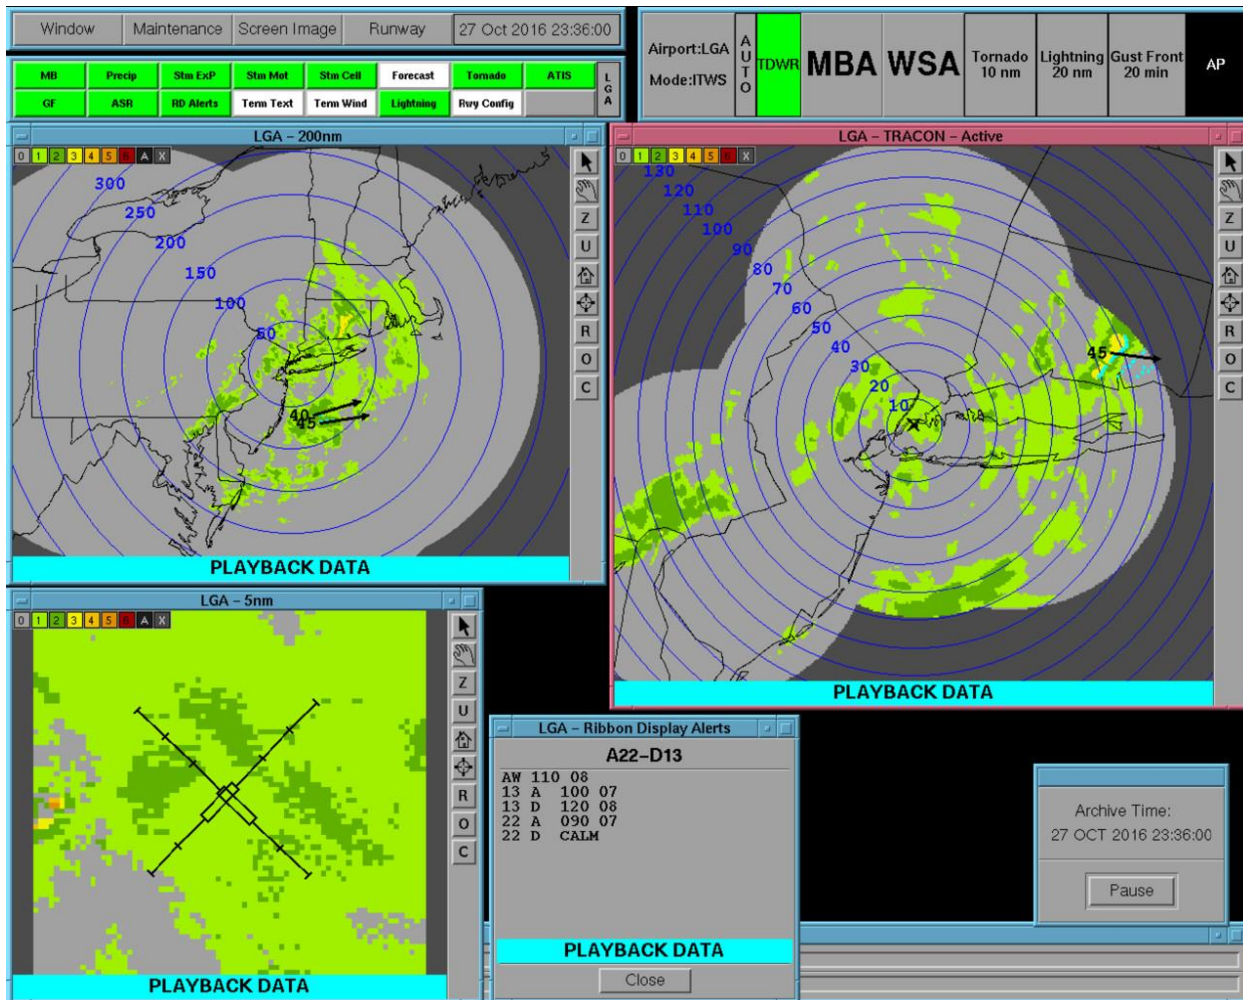

LaGuardia Airport ITWS Situation Display screenshot for 1931:30 EDT.

LaGuardia Airport ITWS Situation Display screenshot for 1932:00 EDT.

LaGuardia Airport ITWS Situation Display screenshot for 1932:30 EDT.

LaGuardia Airport ITWS Situation Display screenshot for 1933:00 EDT.

LaGuardia Airport ITWS Situation Display screenshot for 1933:31 EDT.

LaGuardia Airport ITWS Situation Display screenshot for 1934:00 EDT.

LaGuardia Airport ITWS Situation Display screenshot for 1934:30 EDT.

LaGuardia Airport ITWS Situation Display screenshot for 1935:00 EDT.

LaGuardia Airport ITWS Situation Display screenshot for 1935:30 EDT.

LaGuardia Airport ITWS Situation Display screenshot for 1936:00 EDT.

LaGuardia Airport ITWS Situation Display screenshot for 1936:30 EDT.

LaGuardia Airport ITWS Situation Display screenshot for 1937:00 EDT.