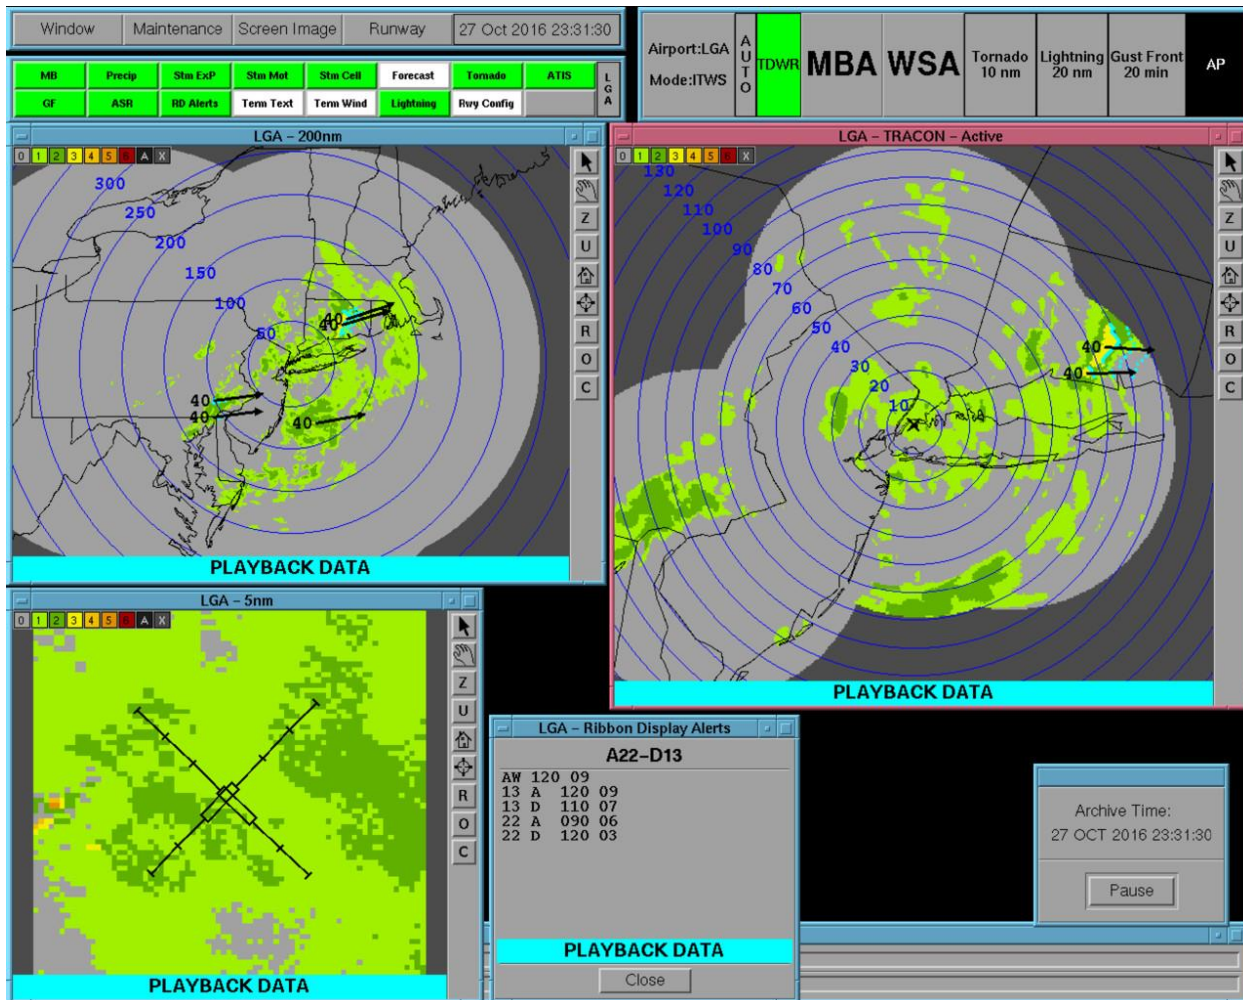

## **National Transportation Safety Board**

**Office of Aviation Safety  
Washington, D.C. 20594-2000  
January 26, 2017**

**ATTACHMENT 2 to the WEATHER STUDY  
DCA171A020**

Screenshots from the LaGuardia Airport Integrated Terminal Weather System (ITWS) Situation Display between 1930:00 and 1950:31 EDT.

*Submitted by: Mike Richards  
NTSB, AS-30*

LaGuardia Airport ITWS Situation Display screenshot for 1930:00 EDT.

LaGuardia Airport ITWS Situation Display screenshot for 1930:30 EDT.

LaGuardia Airport ITWS Situation Display screenshot for 1931:00 EDT.

LaGuardia Airport ITWS Situation Display screenshot for 1931:30 EDT.

LaGuardia Airport ITWS Situation Display screenshot for 1932:00 EDT.

LaGuardia Airport ITWS Situation Display screenshot for 1932:30 EDT.

LaGuardia Airport ITWS Situation Display screenshot for 1933:00 EDT.

LaGuardia Airport ITWS Situation Display screenshot for 1933:31 EDT.

LaGuardia Airport ITWS Situation Display screenshot for 1934:00 EDT.