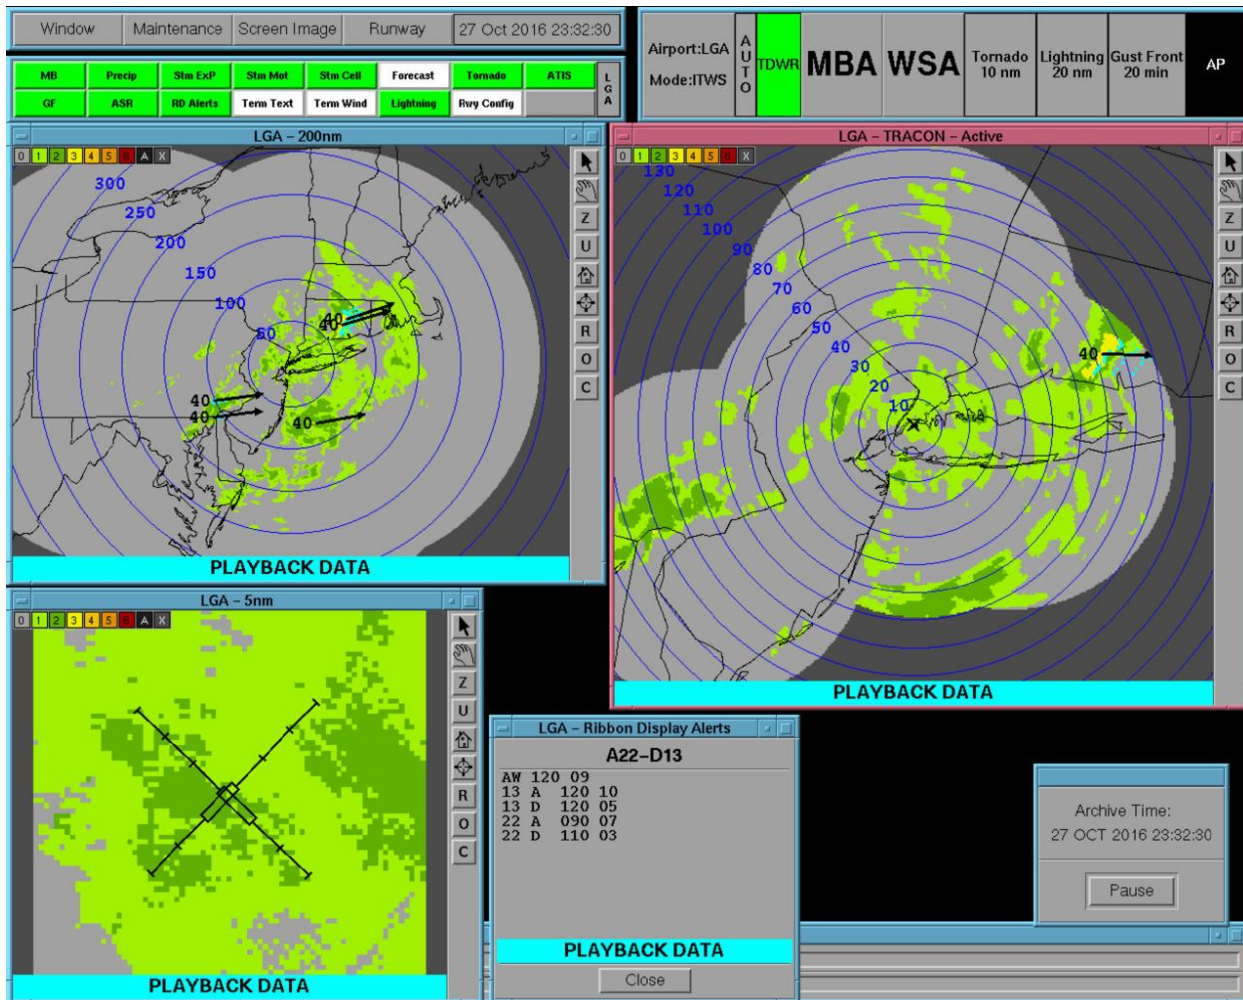

## **National Transportation Safety Board**

**Office of Aviation Safety  
Washington, D.C. 20594-2000  
January 26, 2017**

**ATTACHMENT 2 to the WEATHER STUDY  
DCA171A020**

Screenshots from the LaGuardia Airport Integrated Terminal Weather System (ITWS) Situation Display between 1930:00 and 1950:31 EDT.

*Submitted by: Mike Richards  
NTSB, AS-30*

LaGuardia Airport ITWS Situation Display screenshot for 1930:00 EDT.

LaGuardia Airport ITWS Situation Display screenshot for 1930:30 EDT.

LaGuardia Airport ITWS Situation Display screenshot for 1931:00 EDT.

LaGuardia Airport ITWS Situation Display screenshot for 1931:30 EDT.

LaGuardia Airport ITWS Situation Display screenshot for 1932:00 EDT.

LaGuardia Airport ITWS Situation Display screenshot for 1932:30 EDT.

LaGuardia Airport ITWS Situation Display screenshot for 1933:00 EDT.

LaGuardia Airport ITWS Situation Display screenshot for 1933:31 EDT.

LaGuardia Airport ITWS Situation Display screenshot for 1934:00 EDT.