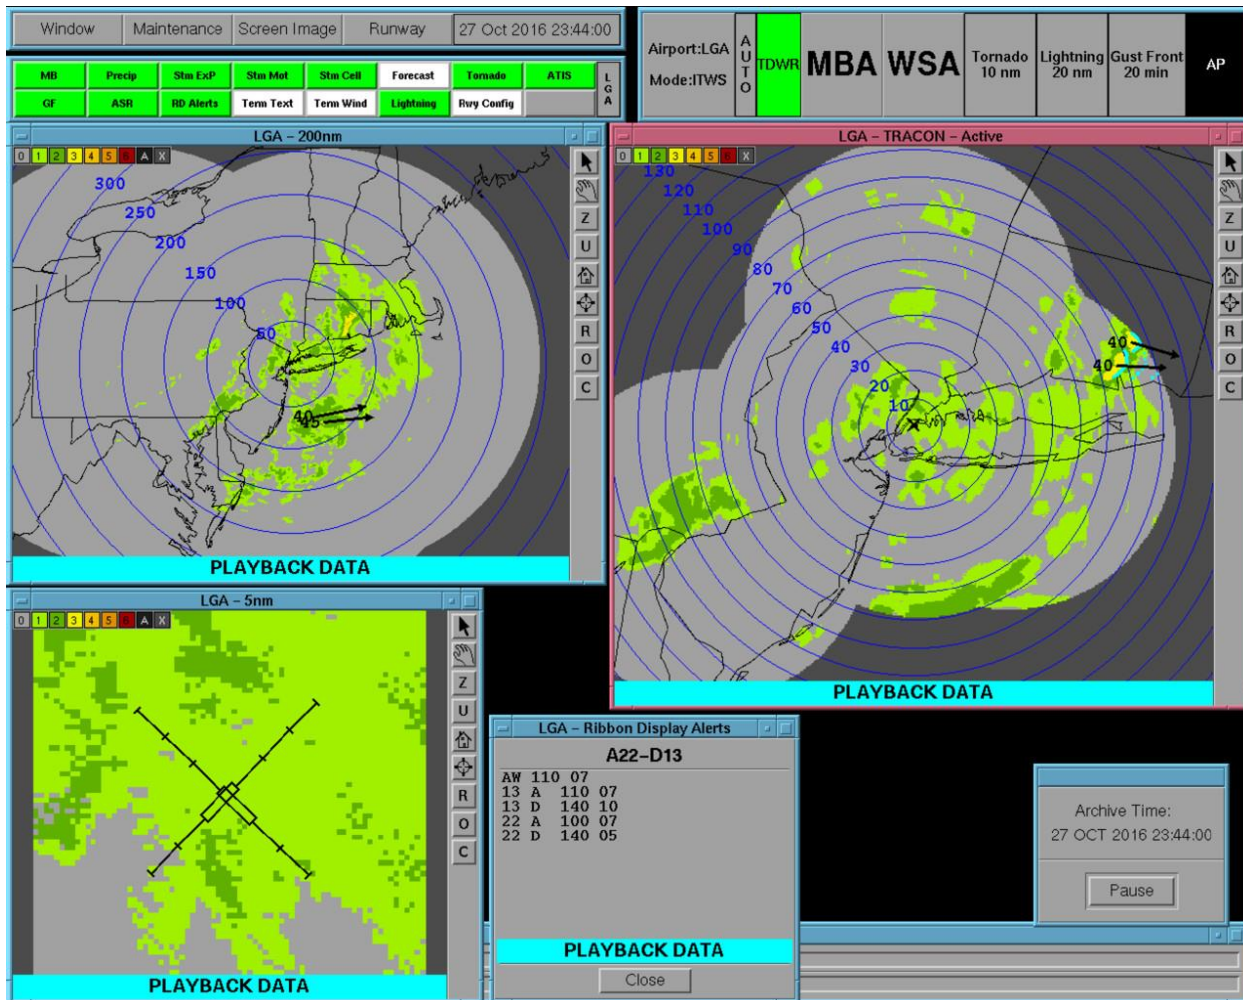

LaGuardia Airport ITWS Situation Display screenshot for 1940:30 EDT.

LaGuardia Airport ITWS Situation Display screenshot for 1941:00 EDT.

LaGuardia Airport ITWS Situation Display screenshot for 1941:30 EDT.

LaGuardia Airport ITWS Situation Display screenshot for 1942:00 EDT.

LaGuardia Airport ITWS Situation Display screenshot for 1942:30 EDT.

LaGuardia Airport ITWS Situation Display screenshot for 1943:00 EDT.

LaGuardia Airport ITWS Situation Display screenshot for 1943:30 EDT.

LaGuardia Airport ITWS Situation Display screenshot for 1944:00 EDT.

LaGuardia Airport ITWS Situation Display screenshot for 1944:30 EDT.

LaGuardia Airport ITWS Situation Display screenshot for 1945:00 EDT.

LaGuardia Airport ITWS Situation Display screenshot for 1945:30 EDT.

LaGuardia Airport ITWS Situation Display screenshot for 1946:00 EDT.