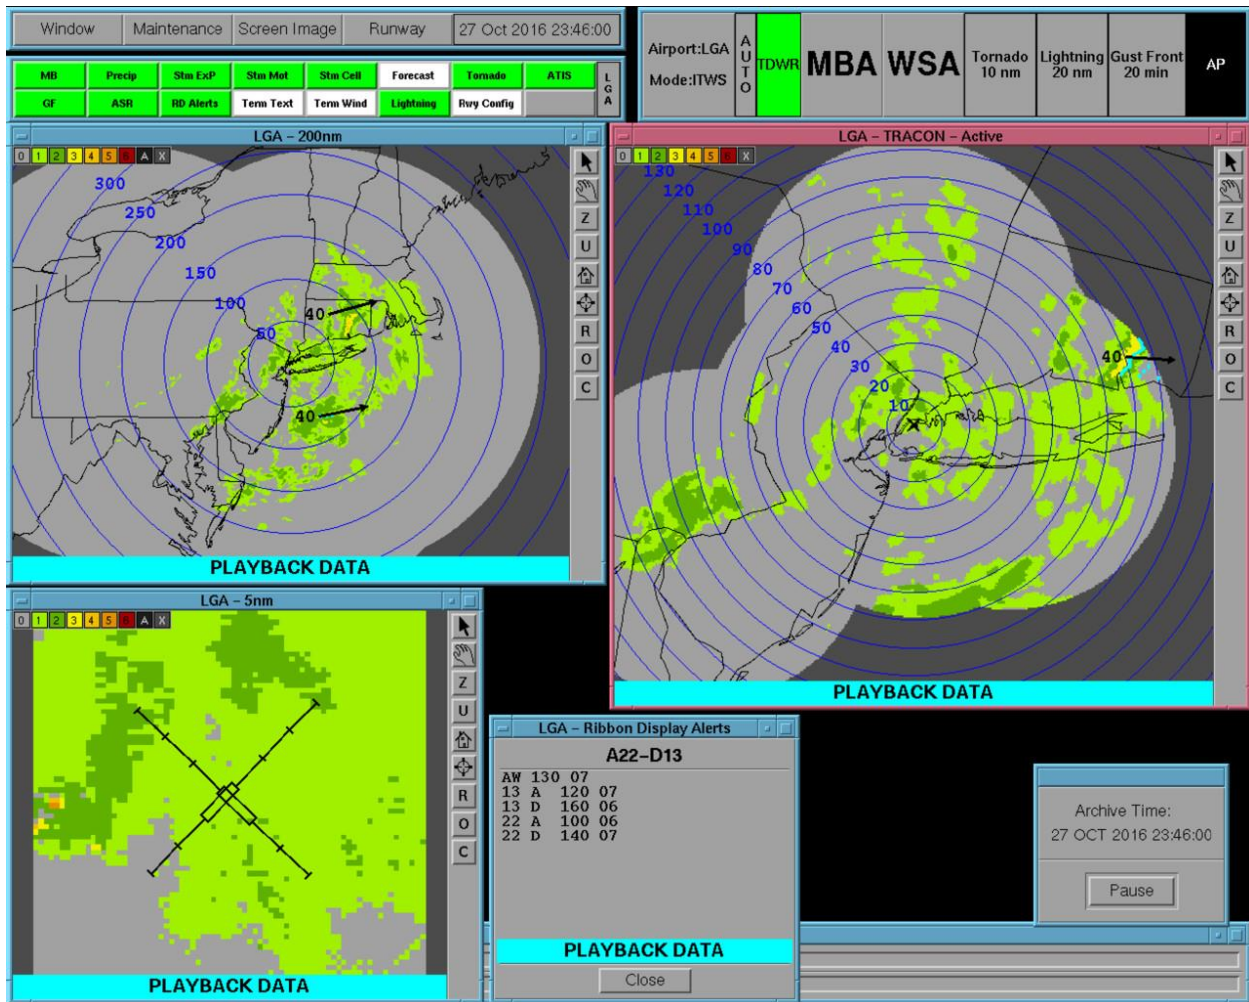

LaGuardia Airport ITWS Situation Display screenshot for 1942:00 EDT.

LaGuardia Airport ITWS Situation Display screenshot for 1942:30 EDT.

LaGuardia Airport ITWS Situation Display screenshot for 1943:00 EDT.

LaGuardia Airport ITWS Situation Display screenshot for 1943:30 EDT.

LaGuardia Airport ITWS Situation Display screenshot for 1944:00 EDT.

LaGuardia Airport ITWS Situation Display screenshot for 1944:30 EDT.

LaGuardia Airport ITWS Situation Display screenshot for 1945:00 EDT.

LaGuardia Airport ITWS Situation Display screenshot for 1945:30 EDT.

LaGuardia Airport ITWS Situation Display screenshot for 1946:00 EDT.

LaGuardia Airport ITWS Situation Display screenshot for 1946:30 EDT.

LaGuardia Airport ITWS Situation Display screenshot for 1947:00 EDT.

LaGuardia Airport ITWS Situation Display screenshot for 1947:30 EDT.