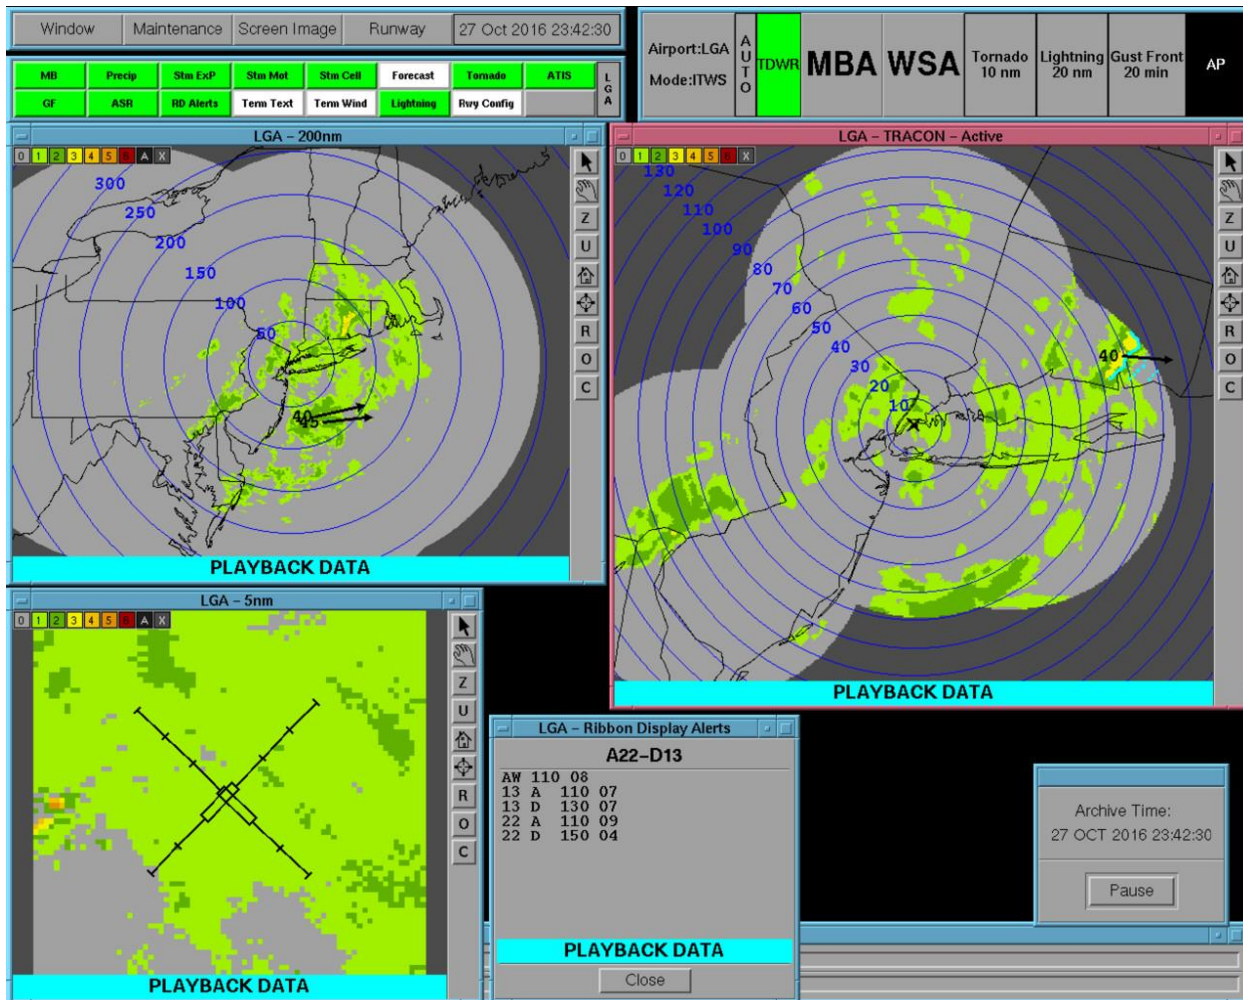

LaGuardia Airport ITWS Situation Display screenshot for 1939:00 EDT.

LaGuardia Airport ITWS Situation Display screenshot for 1939:30 EDT.

LaGuardia Airport ITWS Situation Display screenshot for 1940:00 EDT.

LaGuardia Airport ITWS Situation Display screenshot for 1940:30 EDT.

LaGuardia Airport ITWS Situation Display screenshot for 1941:00 EDT.

LaGuardia Airport ITWS Situation Display screenshot for 1941:30 EDT.

LaGuardia Airport ITWS Situation Display screenshot for 1942:00 EDT.

LaGuardia Airport ITWS Situation Display screenshot for 1942:30 EDT.

LaGuardia Airport ITWS Situation Display screenshot for 1943:00 EDT.

LaGuardia Airport ITWS Situation Display screenshot for 1943:30 EDT.

LaGuardia Airport ITWS Situation Display screenshot for 1944:00 EDT.

LaGuardia Airport ITWS Situation Display screenshot for 1944:30 EDT.