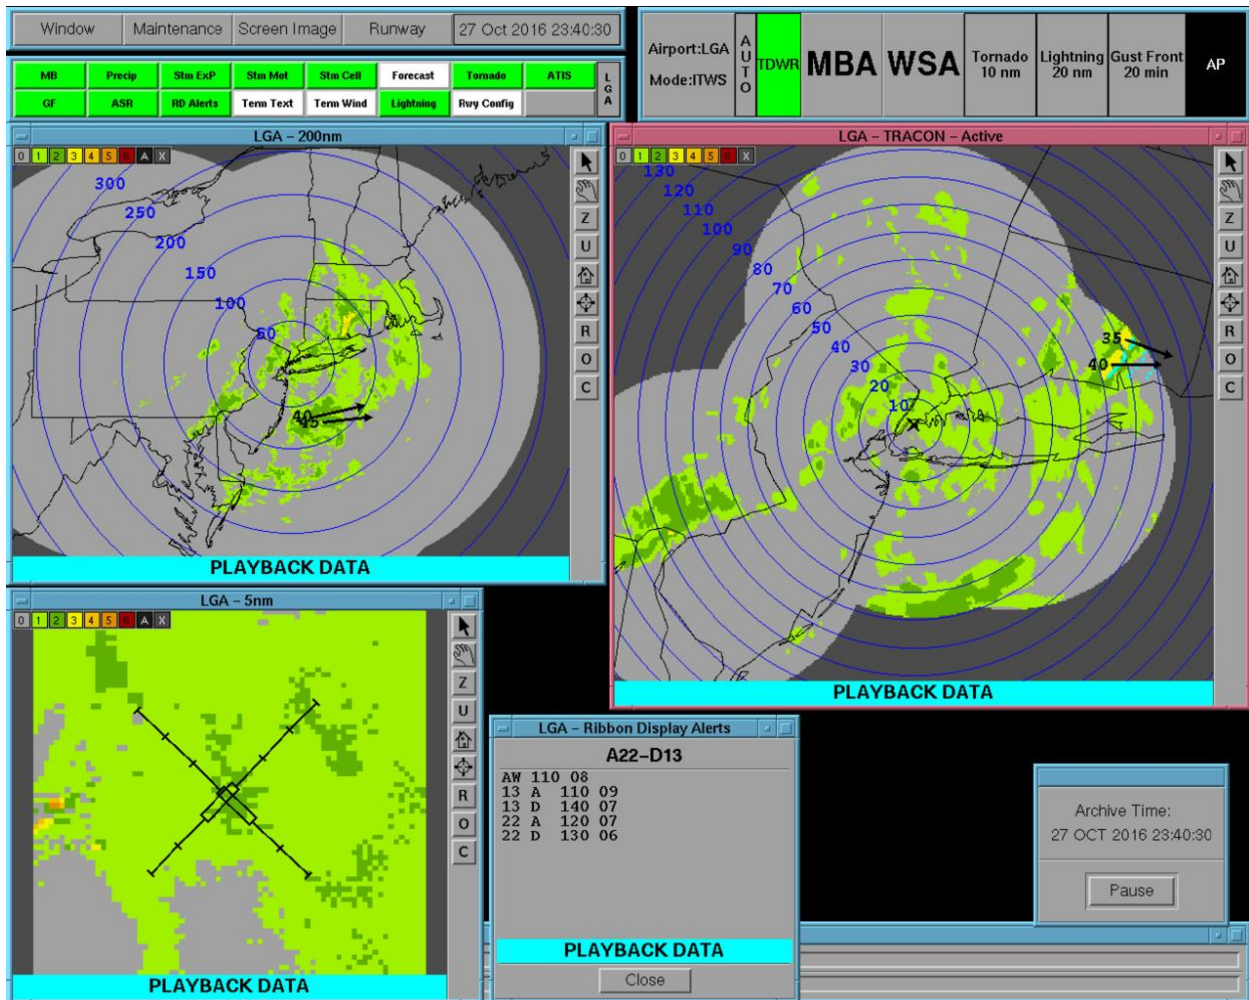

LaGuardia Airport ITWS Situation Display screenshot for 1936:00 EDT.

LaGuardia Airport ITWS Situation Display screenshot for 1936:30 EDT.

LaGuardia Airport ITWS Situation Display screenshot for 1937:00 EDT.

LaGuardia Airport ITWS Situation Display screenshot for 1937:30 EDT.

LaGuardia Airport ITWS Situation Display screenshot for 1938:00 EDT.

LaGuardia Airport ITWS Situation Display screenshot for 1938:30 EDT.

LaGuardia Airport ITWS Situation Display screenshot for 1939:00 EDT.

LaGuardia Airport ITWS Situation Display screenshot for 1939:30 EDT.

LaGuardia Airport ITWS Situation Display screenshot for 1940:00 EDT.

LaGuardia Airport ITWS Situation Display screenshot for 1940:30 EDT.

LaGuardia Airport ITWS Situation Display screenshot for 1941:00 EDT.

LaGuardia Airport ITWS Situation Display screenshot for 1941:30 EDT.