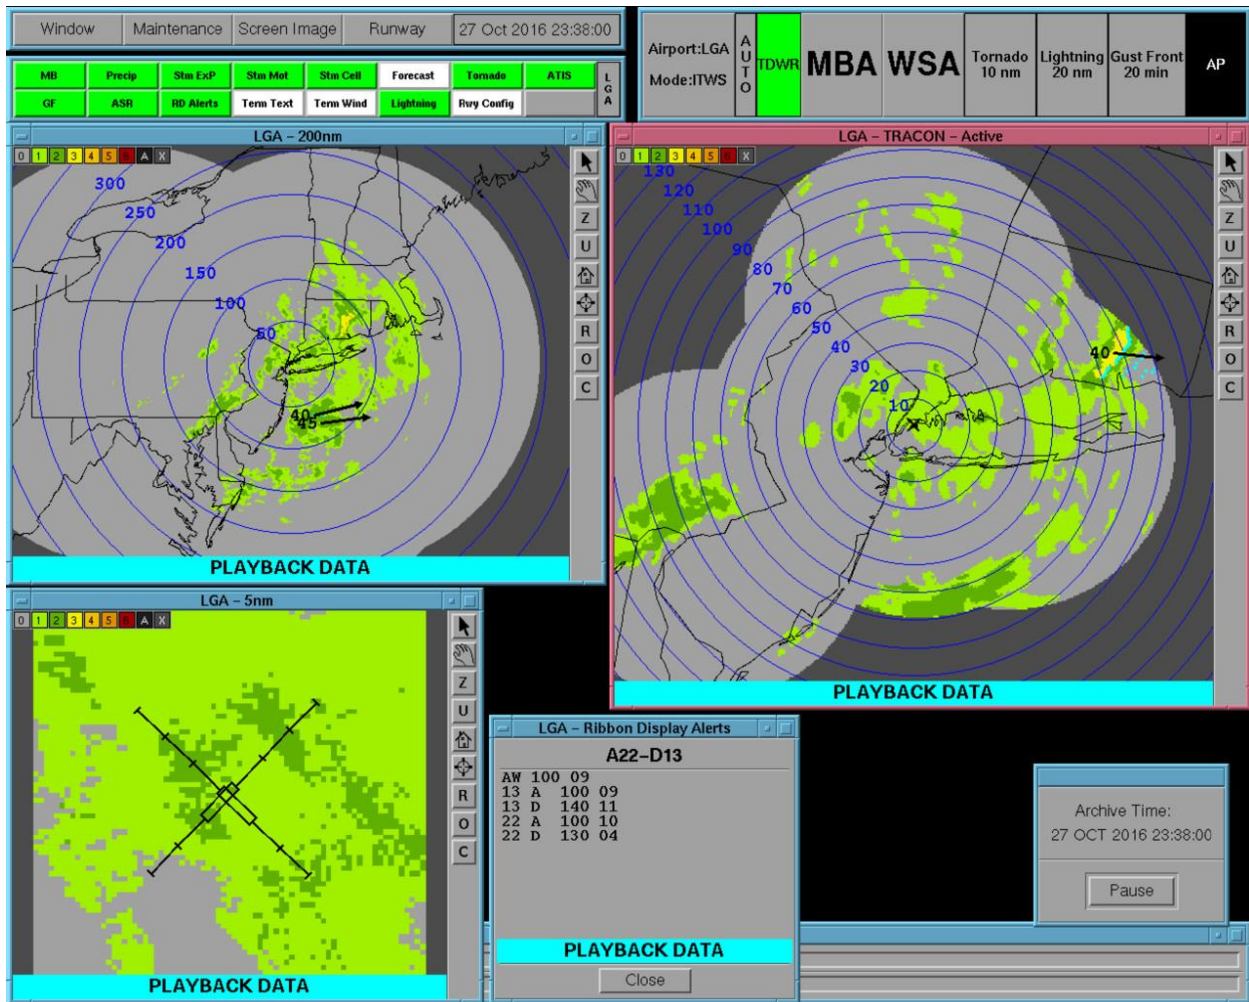

LaGuardia Airport ITWS Situation Display screenshot for 1934:30 EDT.

LaGuardia Airport ITWS Situation Display screenshot for 1935:00 EDT.

LaGuardia Airport ITWS Situation Display screenshot for 1935:30 EDT.

LaGuardia Airport ITWS Situation Display screenshot for 1936:00 EDT.

LaGuardia Airport ITWS Situation Display screenshot for 1936:30 EDT.

LaGuardia Airport ITWS Situation Display screenshot for 1937:00 EDT.

LaGuardia Airport ITWS Situation Display screenshot for 1937:30 EDT.

LaGuardia Airport ITWS Situation Display screenshot for 1938:00 EDT.

LaGuardia Airport ITWS Situation Display screenshot for 1938:30 EDT.

LaGuardia Airport ITWS Situation Display screenshot for 1939:00 EDT.

LaGuardia Airport ITWS Situation Display screenshot for 1939:30 EDT.

LaGuardia Airport ITWS Situation Display screenshot for 1940:00 EDT.