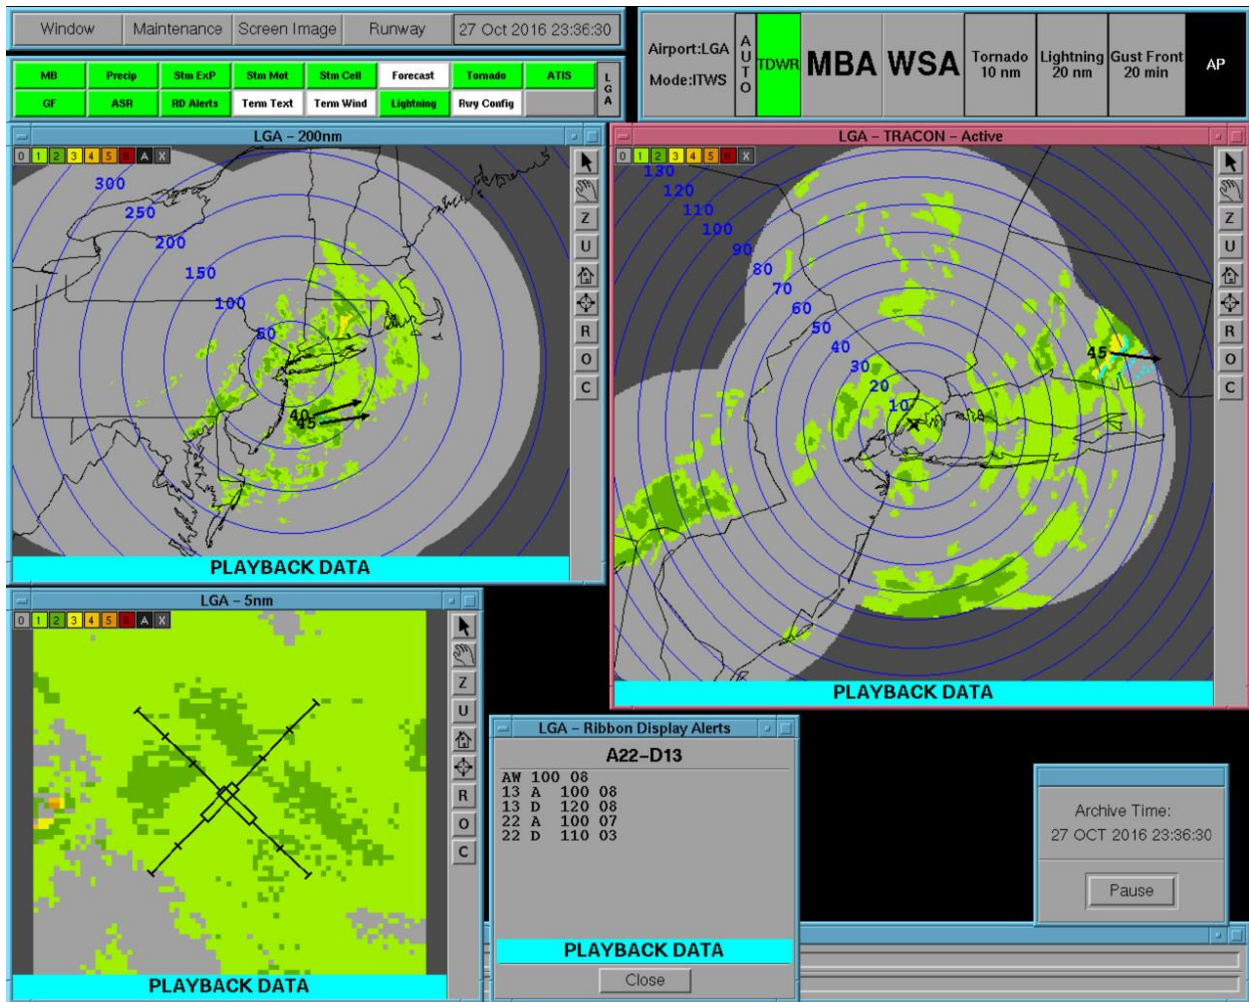

LaGuardia Airport ITWS Situation Display screenshot for 1933:00 EDT.

LaGuardia Airport ITWS Situation Display screenshot for 1933:31 EDT.

LaGuardia Airport ITWS Situation Display screenshot for 1934:00 EDT.

LaGuardia Airport ITWS Situation Display screenshot for 1934:30 EDT.

LaGuardia Airport ITWS Situation Display screenshot for 1935:00 EDT.

LaGuardia Airport ITWS Situation Display screenshot for 1935:30 EDT.

LaGuardia Airport ITWS Situation Display screenshot for 1936:00 EDT.

LaGuardia Airport ITWS Situation Display screenshot for 1936:30 EDT.

LaGuardia Airport ITWS Situation Display screenshot for 1937:00 EDT.

LaGuardia Airport ITWS Situation Display screenshot for 1937:30 EDT.

LaGuardia Airport ITWS Situation Display screenshot for 1938:00 EDT.

LaGuardia Airport ITWS Situation Display screenshot for 1938:30 EDT.