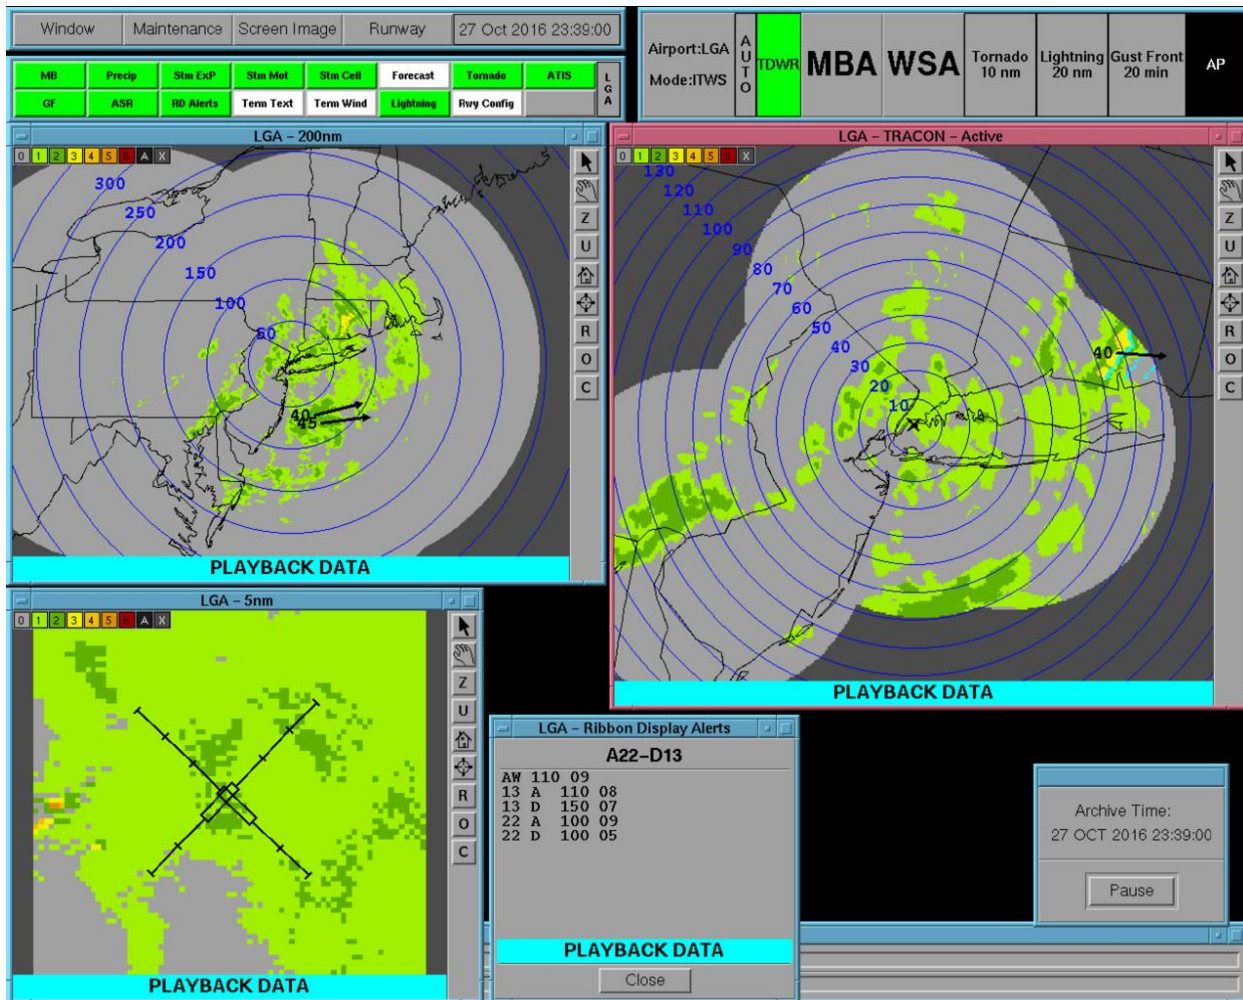

LaGuardia Airport ITWS Situation Display screenshot for 1934:30 EDT.

LaGuardia Airport ITWS Situation Display screenshot for 1935:00 EDT.

LaGuardia Airport ITWS Situation Display screenshot for 1935:30 EDT.

LaGuardia Airport ITWS Situation Display screenshot for 1936:00 EDT.

LaGuardia Airport ITWS Situation Display screenshot for 1936:30 EDT.

LaGuardia Airport ITWS Situation Display screenshot for 1937:00 EDT.

LaGuardia Airport ITWS Situation Display screenshot for 1937:30 EDT.

LaGuardia Airport ITWS Situation Display screenshot for 1938:00 EDT.

LaGuardia Airport ITWS Situation Display screenshot for 1938:30 EDT.

LaGuardia Airport ITWS Situation Display screenshot for 1939:00 EDT.

LaGuardia Airport ITWS Situation Display screenshot for 1939:30 EDT.

LaGuardia Airport ITWS Situation Display screenshot for 1940:00 EDT.