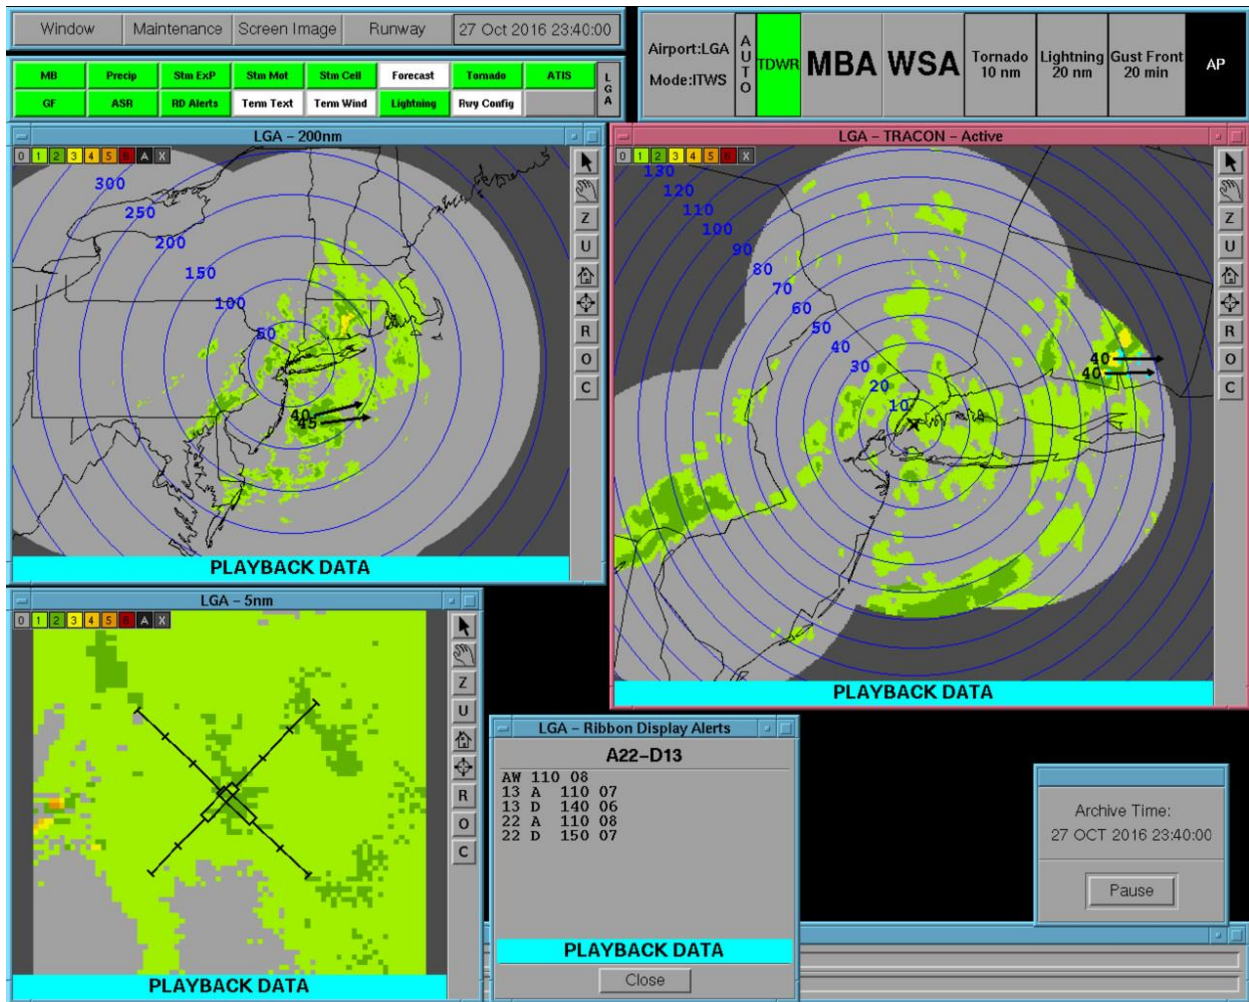

LaGuardia Airport ITWS Situation Display screenshot for 1936:00 EDT.

LaGuardia Airport ITWS Situation Display screenshot for 1936:30 EDT.

LaGuardia Airport ITWS Situation Display screenshot for 1937:00 EDT.

LaGuardia Airport ITWS Situation Display screenshot for 1937:30 EDT.

LaGuardia Airport ITWS Situation Display screenshot for 1938:00 EDT.

LaGuardia Airport ITWS Situation Display screenshot for 1938:30 EDT.

LaGuardia Airport ITWS Situation Display screenshot for 1939:00 EDT.

LaGuardia Airport ITWS Situation Display screenshot for 1939:30 EDT.

LaGuardia Airport ITWS Situation Display screenshot for 1940:00 EDT.

LaGuardia Airport ITWS Situation Display screenshot for 1940:30 EDT.

LaGuardia Airport ITWS Situation Display screenshot for 1941:00 EDT.

LaGuardia Airport ITWS Situation Display screenshot for 1941:30 EDT.