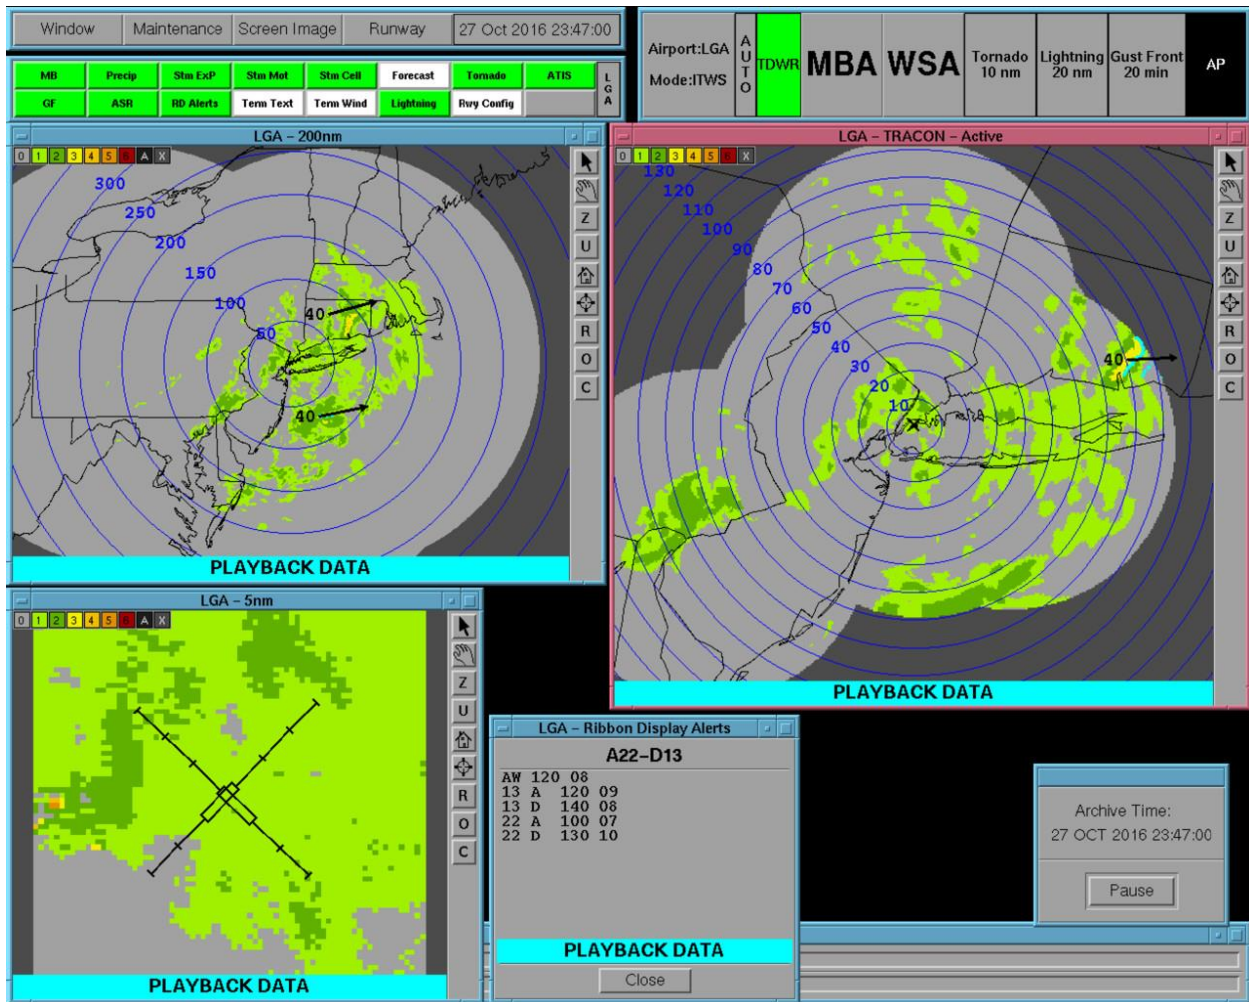

LaGuardia Airport ITWS Situation Display screenshot for 1943:30 EDT.

LaGuardia Airport ITWS Situation Display screenshot for 1944:00 EDT.

LaGuardia Airport ITWS Situation Display screenshot for 1944:30 EDT.

LaGuardia Airport ITWS Situation Display screenshot for 1945:00 EDT.

LaGuardia Airport ITWS Situation Display screenshot for 1945:30 EDT.

LaGuardia Airport ITWS Situation Display screenshot for 1946:00 EDT.

LaGuardia Airport ITWS Situation Display screenshot for 1946:30 EDT.

LaGuardia Airport ITWS Situation Display screenshot for 1947:00 EDT.

LaGuardia Airport ITWS Situation Display screenshot for 1947:30 EDT.

LaGuardia Airport ITWS Situation Display screenshot for 1948:00 EDT.

LaGuardia Airport ITWS Situation Display screenshot for 1948:30 EDT.

LaGuardia Airport ITWS Situation Display screenshot for 1949:00 EDT.