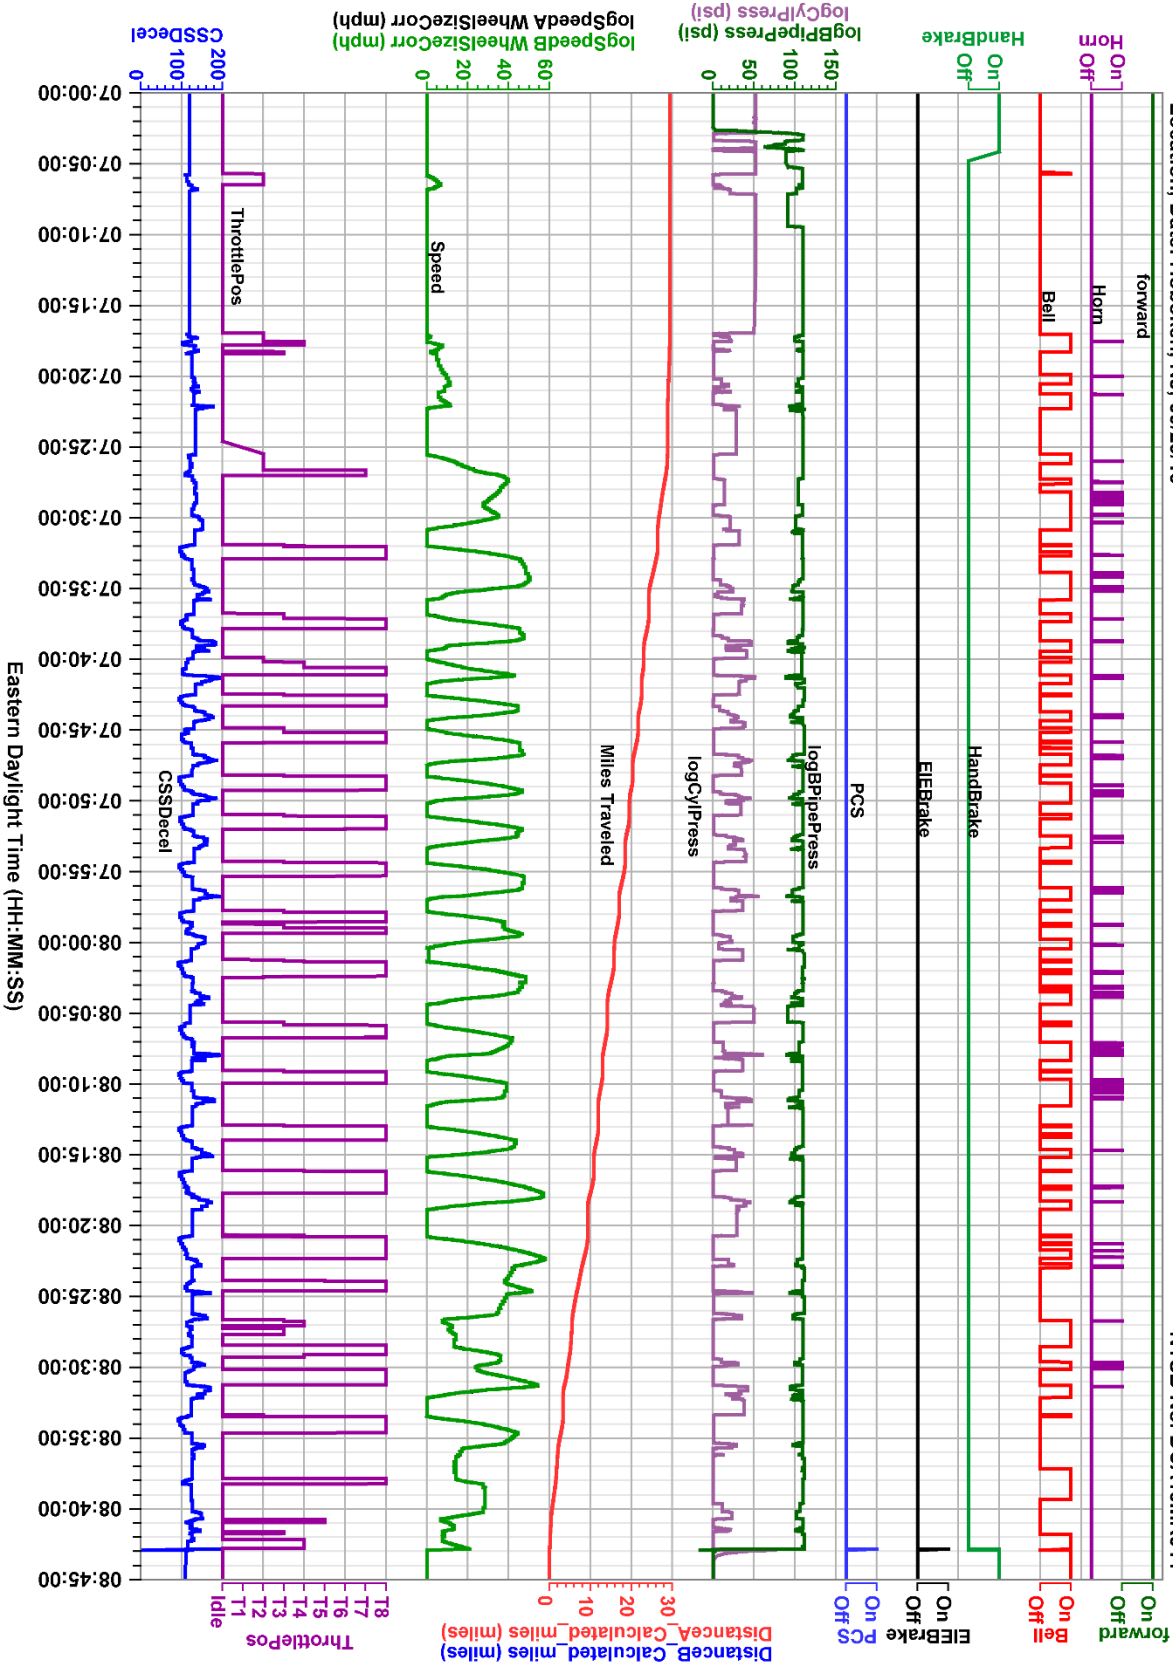

**DCA16MR011**  
**NJT**  
**Collision of Train 1614**  
**Hoboken Station**  
**Hoboken, NJ**  
**September 29, 2016**

## **Attachment 16**

**Cab Car 6036 Event Recorder Data – Running Brake  
Test**

Location, Date: Hoboken, NJ, 09/29/16

NTSB No. DCA16MR011

Revised: 9 March 2017

Select Parameters (1 hour 45 minutes)

National Transportation Safety Board