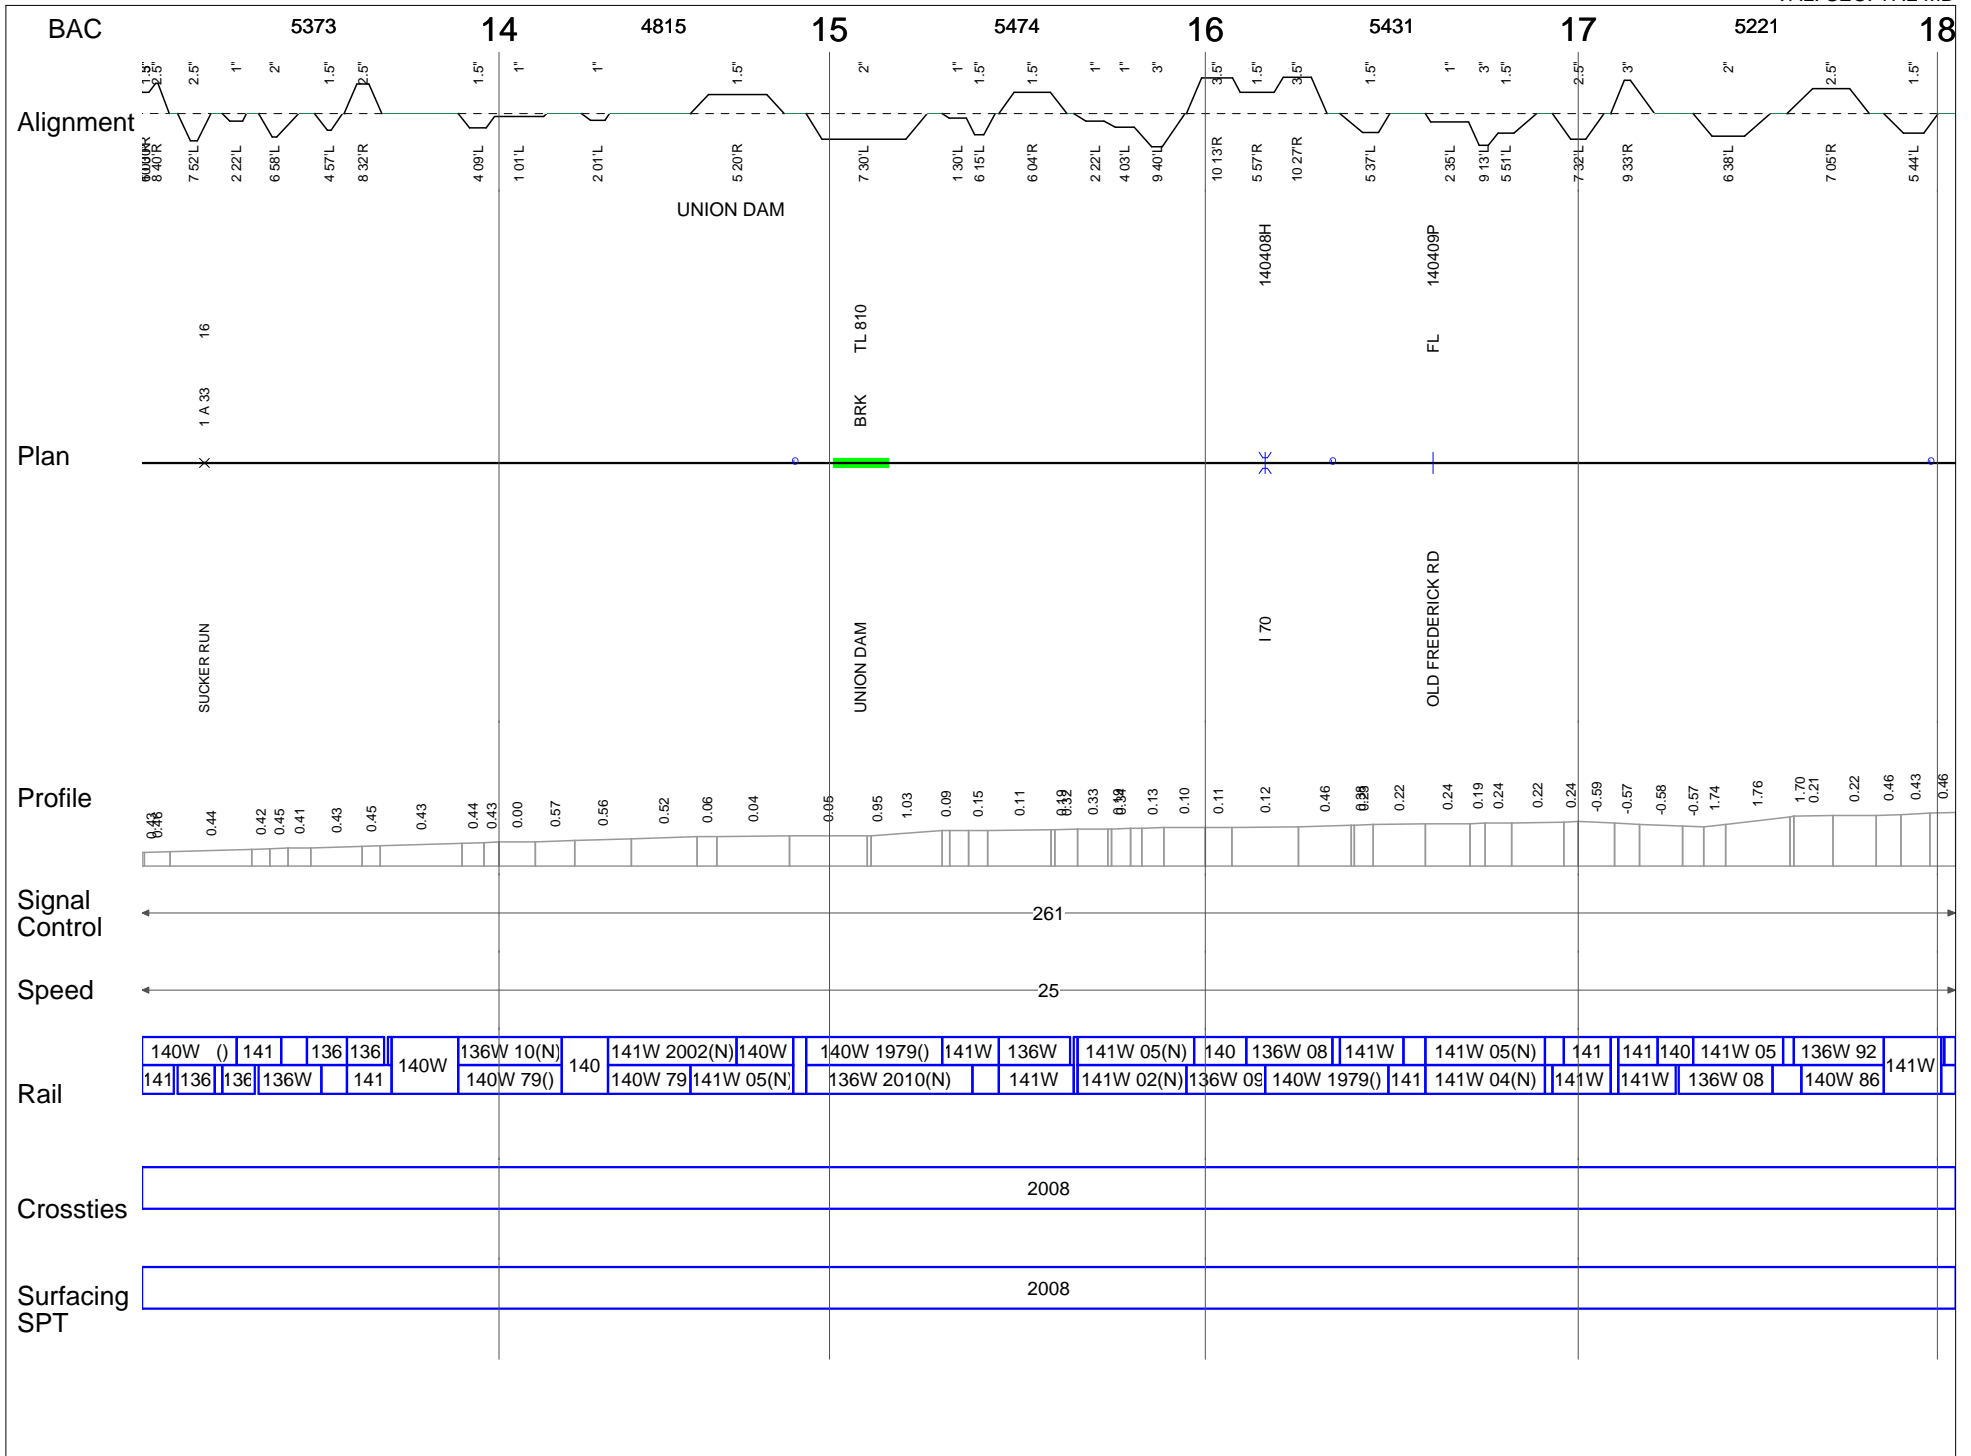

DCA-12-MR-009

**CSX Transportation Freight Train
Derailment with Non-railroad
Fatalities**

Ellicott City, MD

August 21, 2012

**CSX Old Main Line Subdivision
Track Chart—MP 23—3**

5 pages, including cover

BALTIMORE - BALTIMORE TERMINAL /OLD MAIN LINE

West →
VAL. SEC. 17.6 MD - 17.2 MD

BALTIMORE - OLD MAIN LINE

West →
VAL. SEC. 17.2 MD

BALTIMORE - OLD MAIN LINE

West →
VAL. SEC. 17.2 MD

BALTIMORE - OLD MAIN LINE

West →
VAL. SEC. 17.2 MD