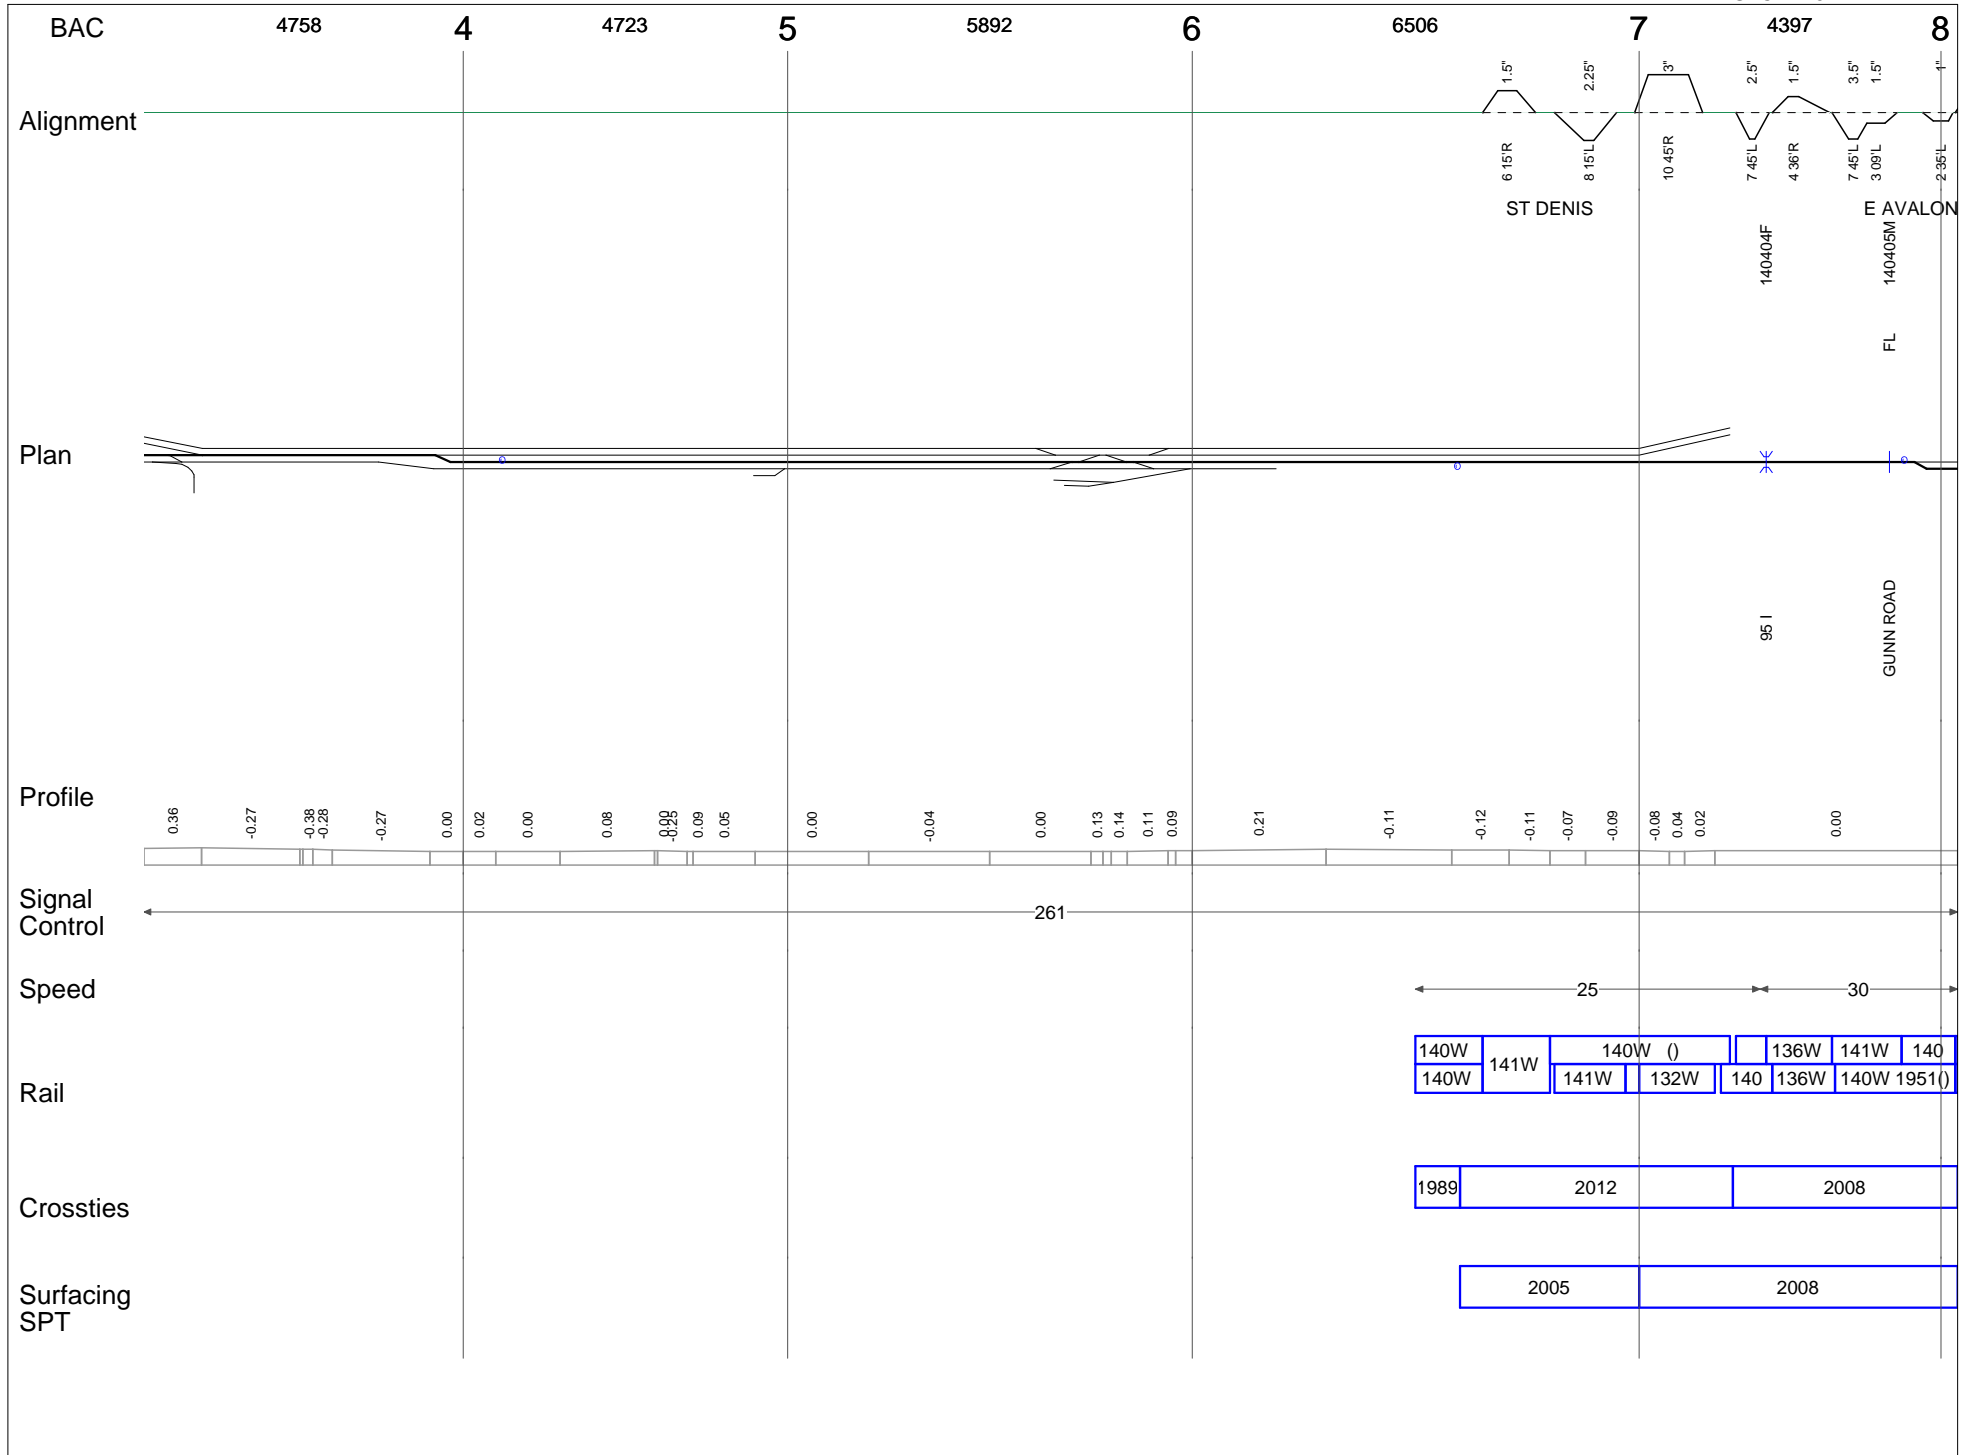

DCA-12-MR-009

**CSX Transportation Freight Train
Derailment with Non-railroad
Fatalities**

Ellicott City, MD

August 21, 2012

**CSX Old Main Line Subdivision
Track Chart—MP 23—3**

5 pages, including cover

BALTIMORE - BALTIMORE TERMINAL /OLD MAIN LINE

West →
VAL. SEC. 17.6 MD - 17.2 MD

BALTIMORE - OLD MAIN LINE

West →
VAL. SEC. 17.2 MD

BALTIMORE - OLD MAIN LINE

West →
VAL. SEC. 17.2 MD

BALTIMORE - OLD MAIN LINE

West →
VAL. SEC. 17.2 MD