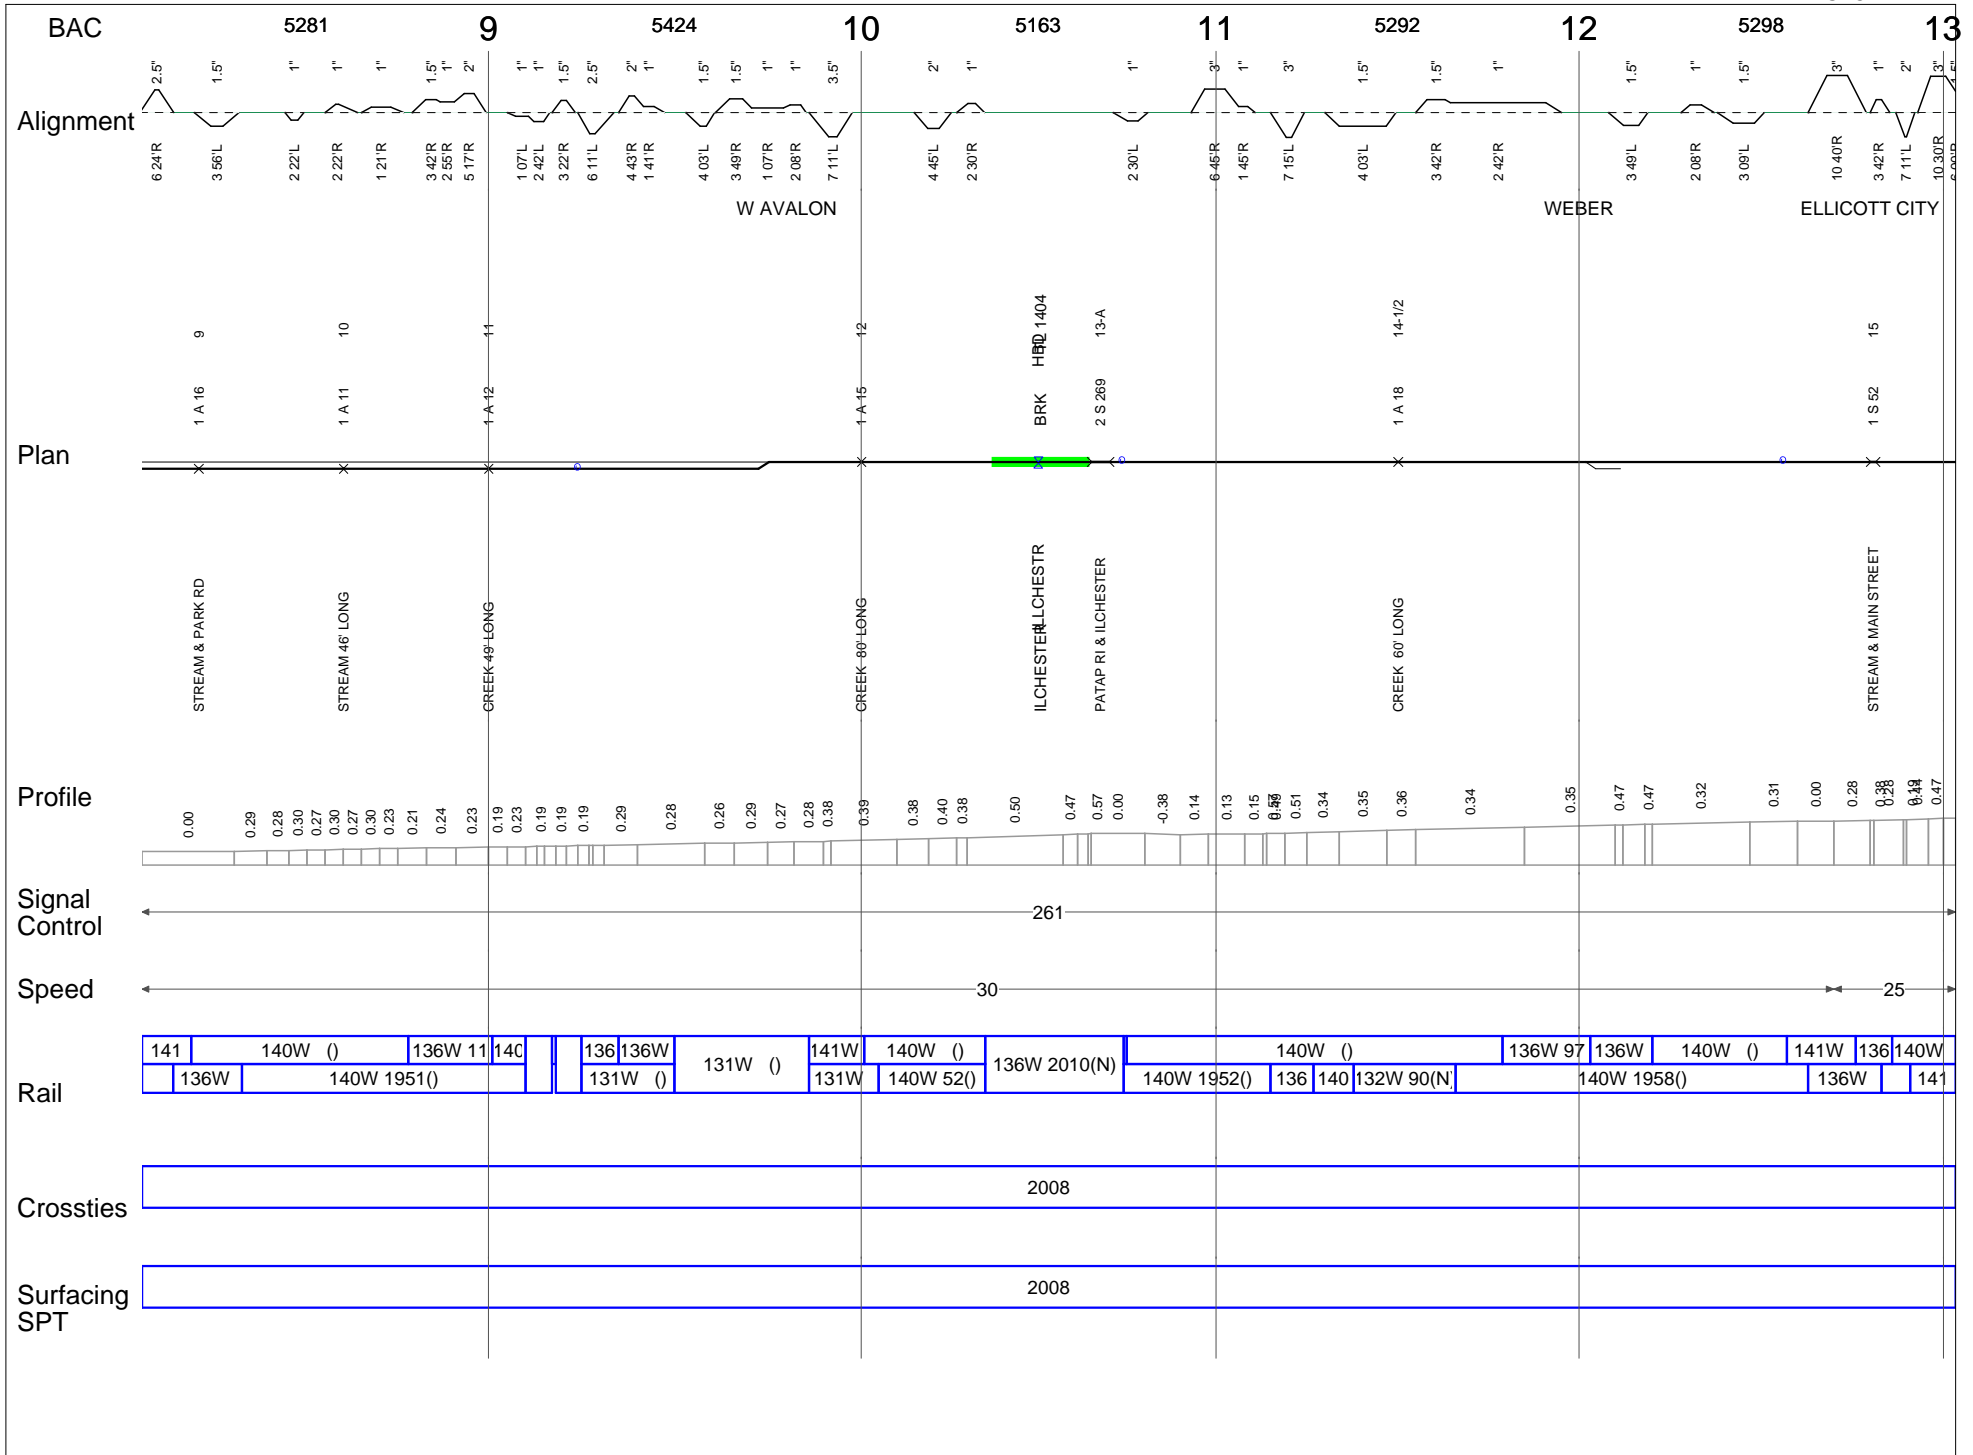

DCA-12-MR-009

**CSX Transportation Freight Train
Derailment with Non-railroad
Fatalities**

Ellicott City, MD

August 21, 2012

**CSX Old Main Line Subdivision
Track Chart—MP 23—3**

5 pages, including cover

BALTIMORE - BALTIMORE TERMINAL /OLD MAIN LINE

West →
VAL. SEC. 17.6 MD - 17.2 MD

BALTIMORE - OLD MAIN LINE

West →
VAL. SEC. 17.2 MD

BALTIMORE - OLD MAIN LINE

West →
VAL. SEC. 17.2 MD

BALTIMORE - OLD MAIN LINE

West →
VAL. SEC. 17.2 MD