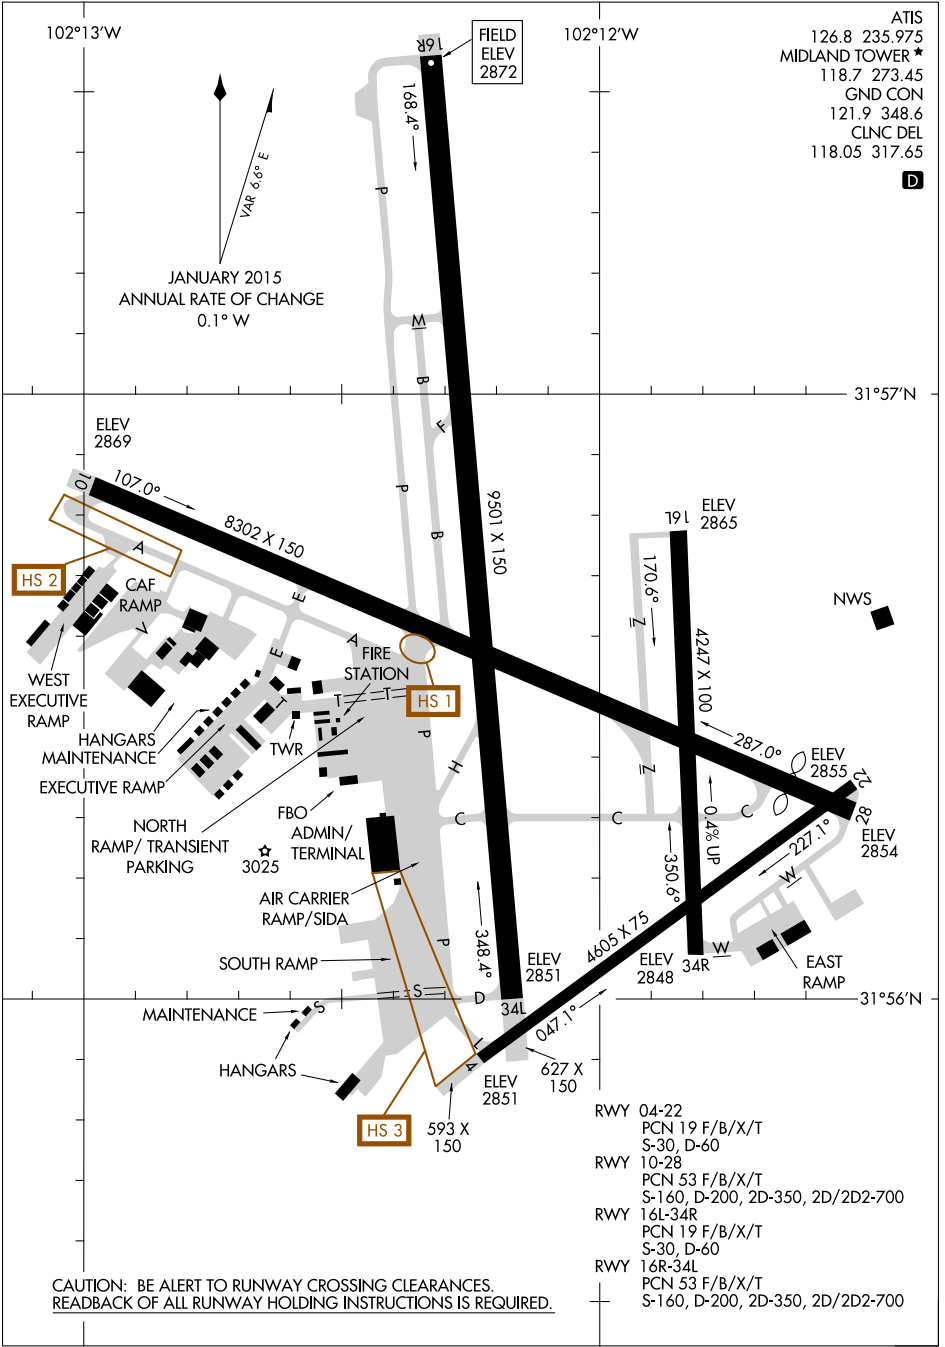

# AIRPORT DIAGRAM

MIDLAND INTL AIR AND SPACE PORT (M.A.F.)  
MIDLAND, TEXAS

ATIS 126.8 235.975  
 MIDLAND TOWER \* 118.7 273.45  
 GND CON 121.9 348.6  
 CLNC DEL 118.05 317.65

**D**

SC-3, 24 MAY 2018 to 21 JUN 2018

SC-3, 24 MAY 2018 to 21 JUN 2018

# AIRPORT DIAGRAM

MIDLAND, TEXAS  
MIDLAND INTL AIR AND SPACE PORT (M.A.F.)