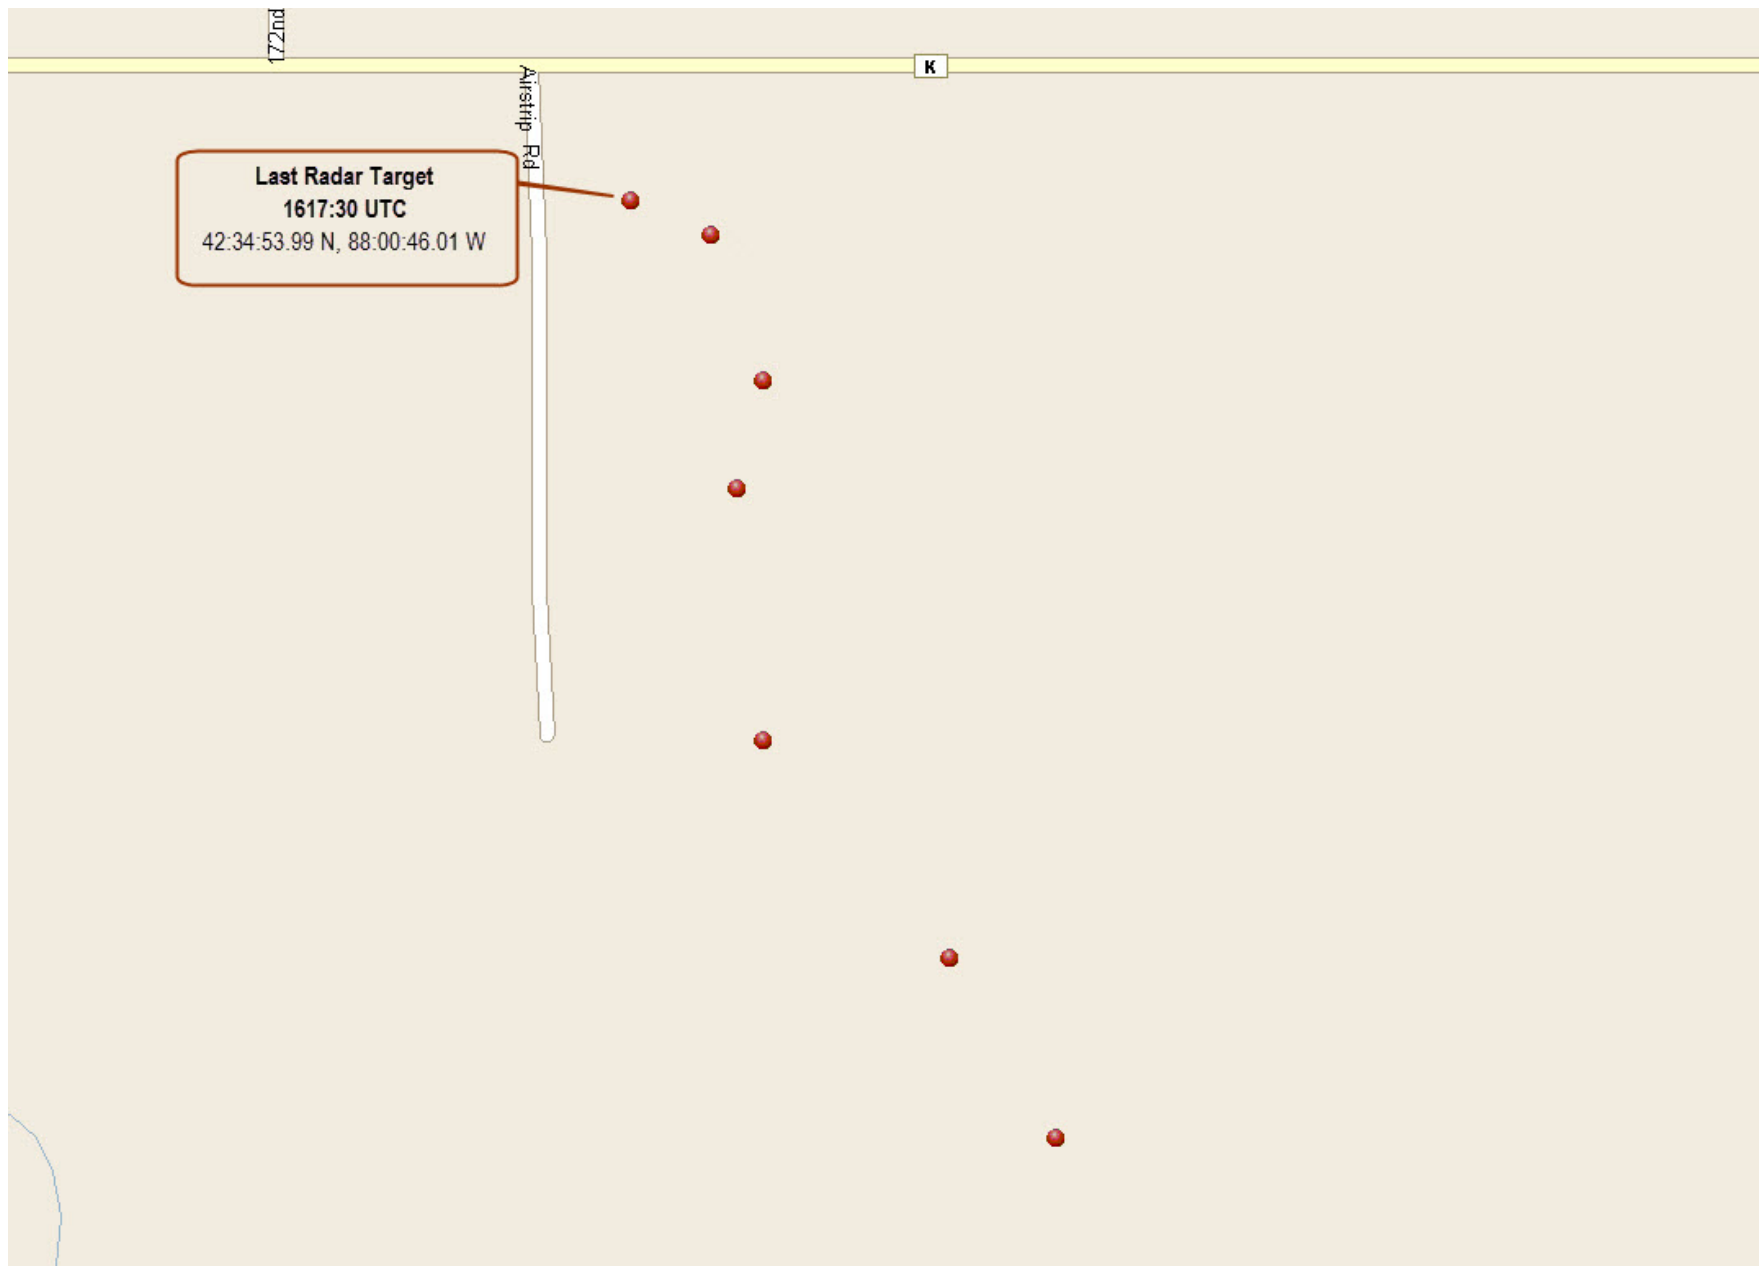

Radar data from Waukegan, IL, to the last return.

Radar data from the middle portion of the flight to the last return.

Radar data from the last portion of the flight.