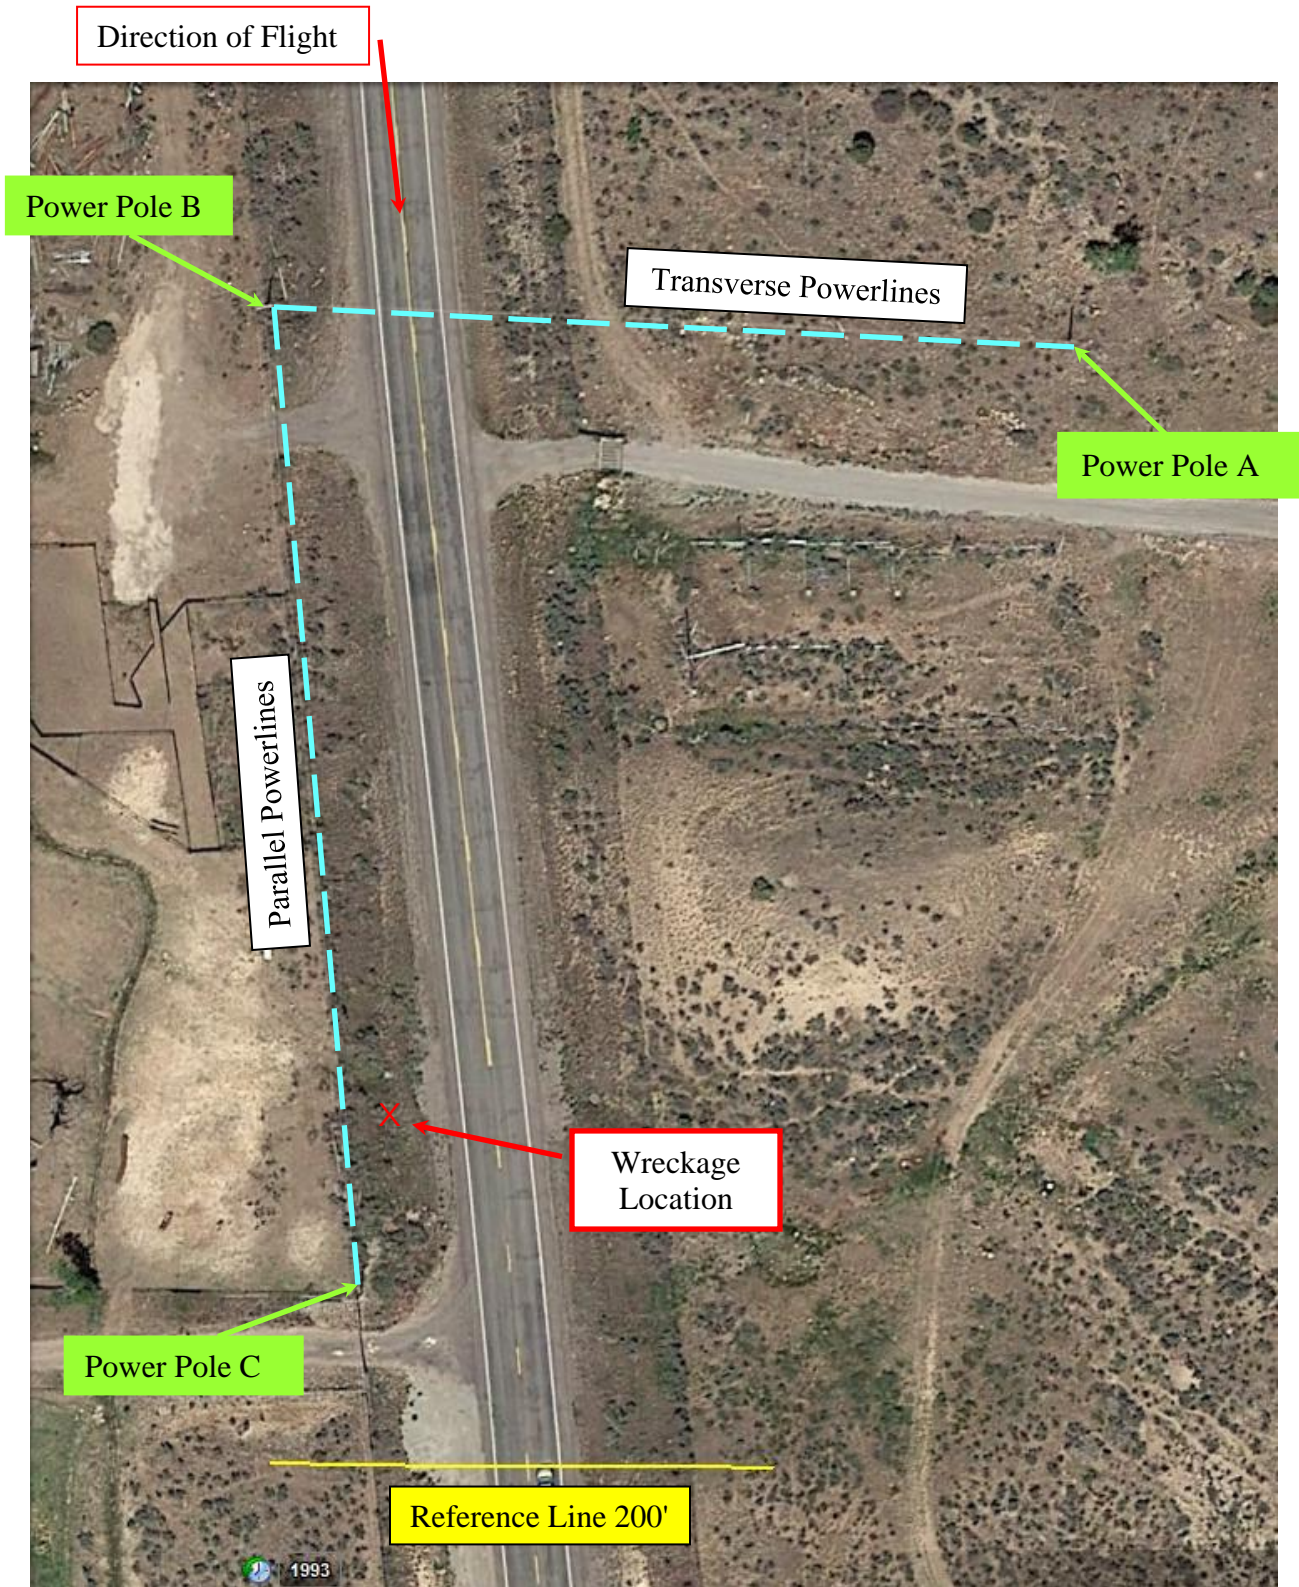

WPR13FA294 Site View

Figure 1 - Google Earth View of Site Location (True North at top)

WPR13FA294 Site View

Figure 2 - Site Diagram

A to B = 296 Feet
B to C = 350 Feet