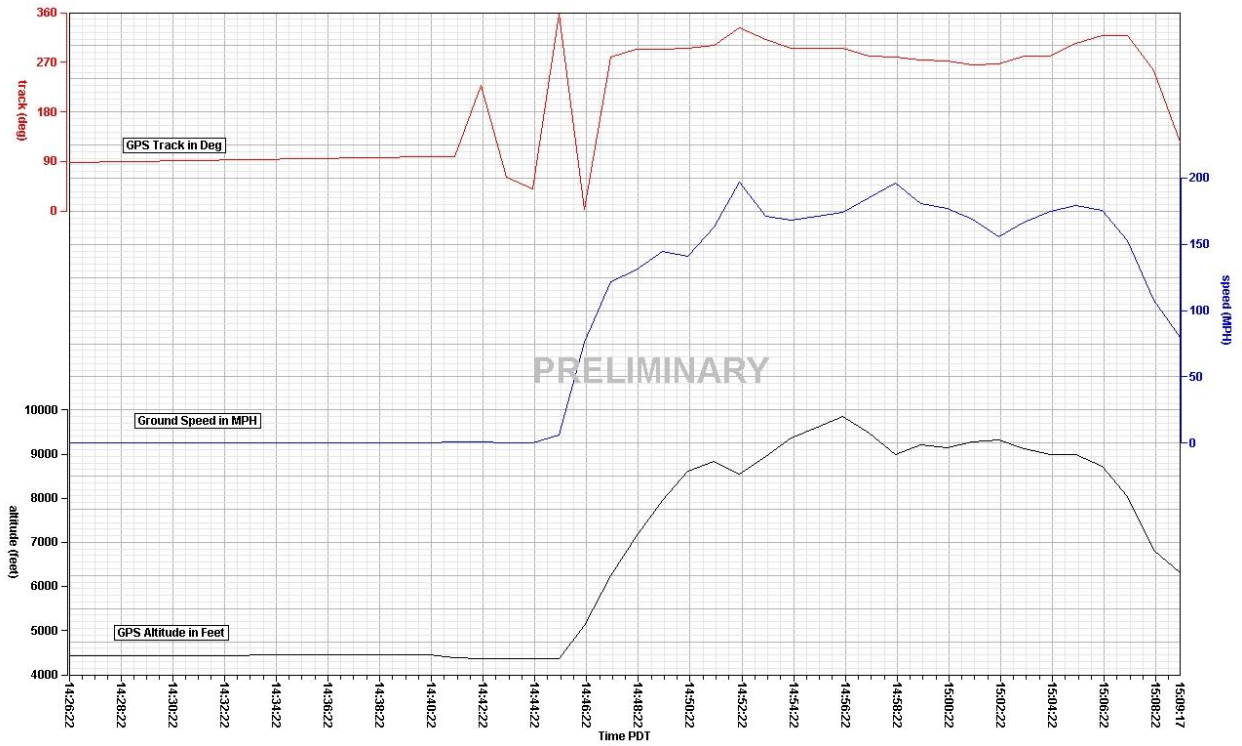

, VANS RV-8, , N901X

Location, Date: Tuckee California, 06/17/10

NTSB No. WPR10LA297

Revised: NOT SAVED

National Transportation Safety Board

1 GPS data plot of ground track, ground speed, and altitude

2 GPS track overlaid on Google Earth image

3 Looking back towards airport

4 GPS track showing last point altitude