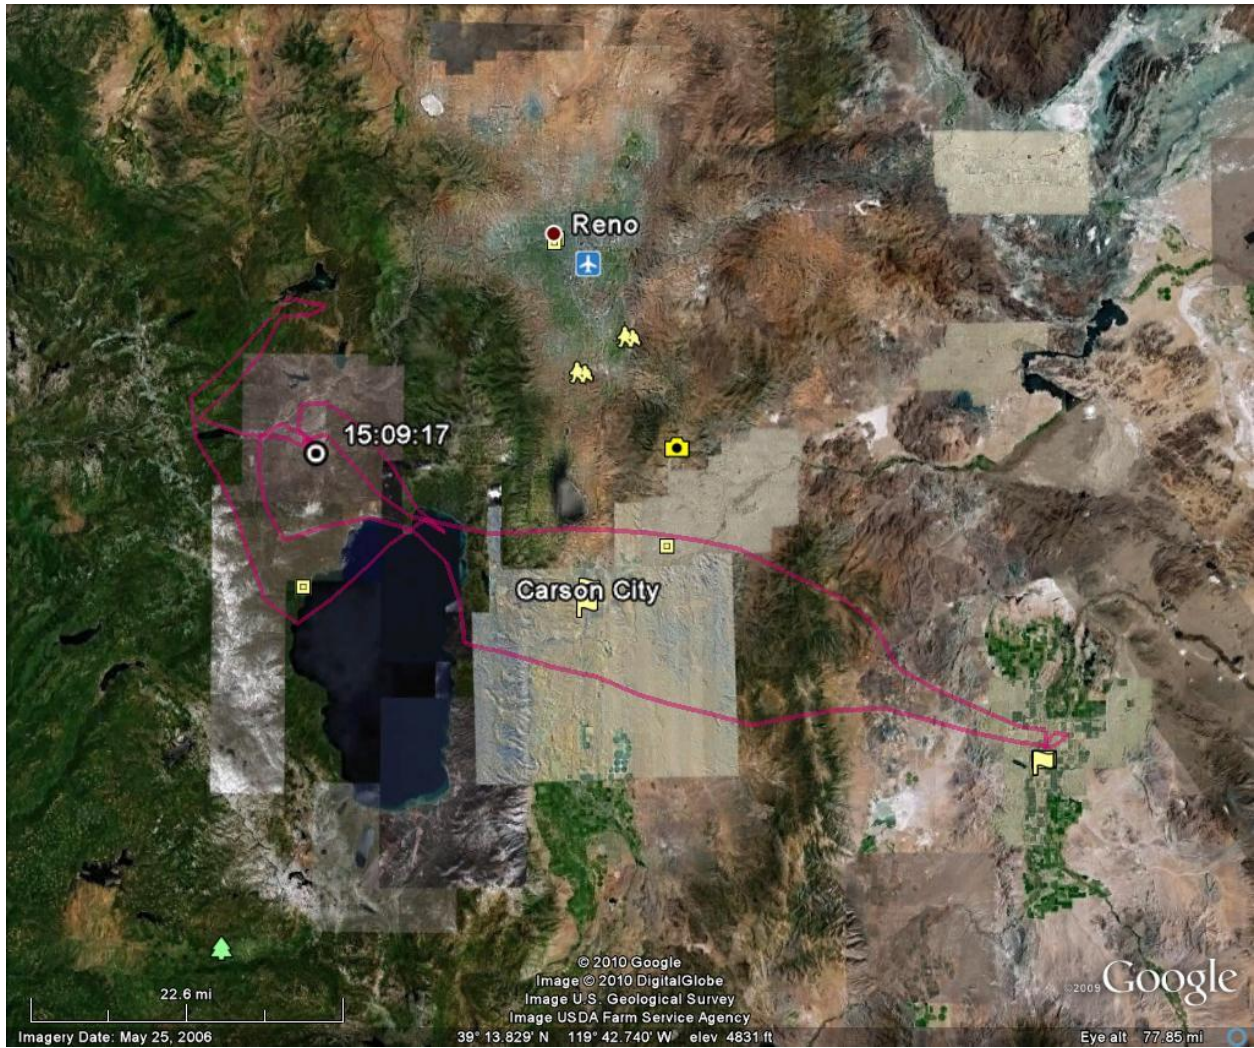

, VANS RV-8, , N901X

Location, Date: Tuckee California, 06/17/10

NTSB No. WPR10LA297

Revised: NOT SAVED

National Transportation Safety Board

1 GPS data plot of ground track, ground speed, and altitude

2 GPS track overlaid on Google Earth image

3 Looking back towards airport

4 GPS track showing last point altitude