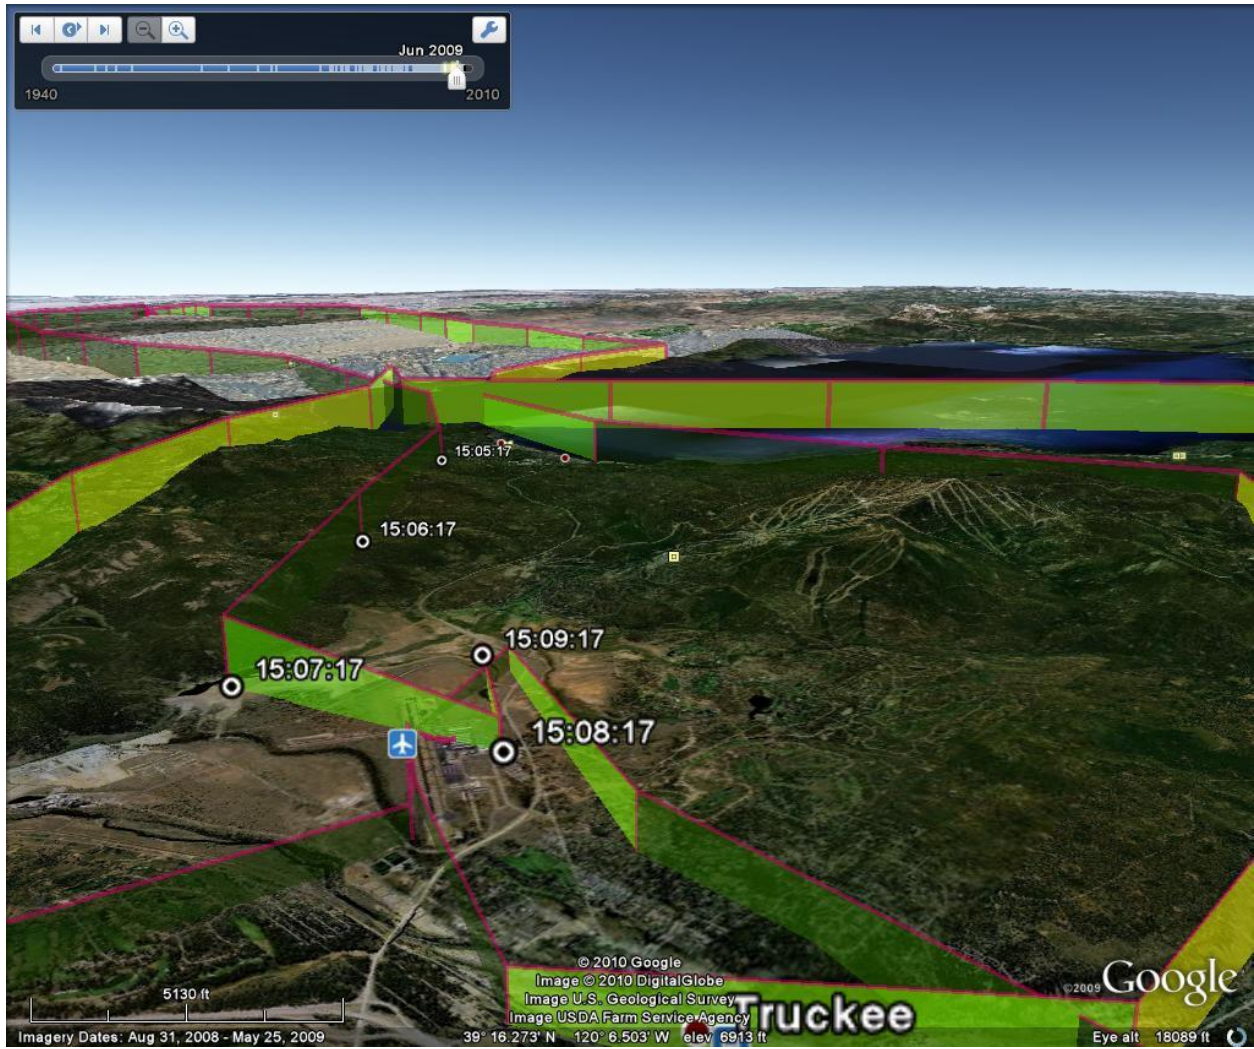

, VANS RV-8, , N901X

Location, Date: Tuckee California, 06/17/10

NTSB No. WPR10LA297

Revised: NOT SAVED

National Transportation Safety Board

1 GPS data plot of ground track, ground speed, and altitude

2 GPS track overlaid on Google Earth image

3 Looking back towards airport

4 GPS track showing last point altitude