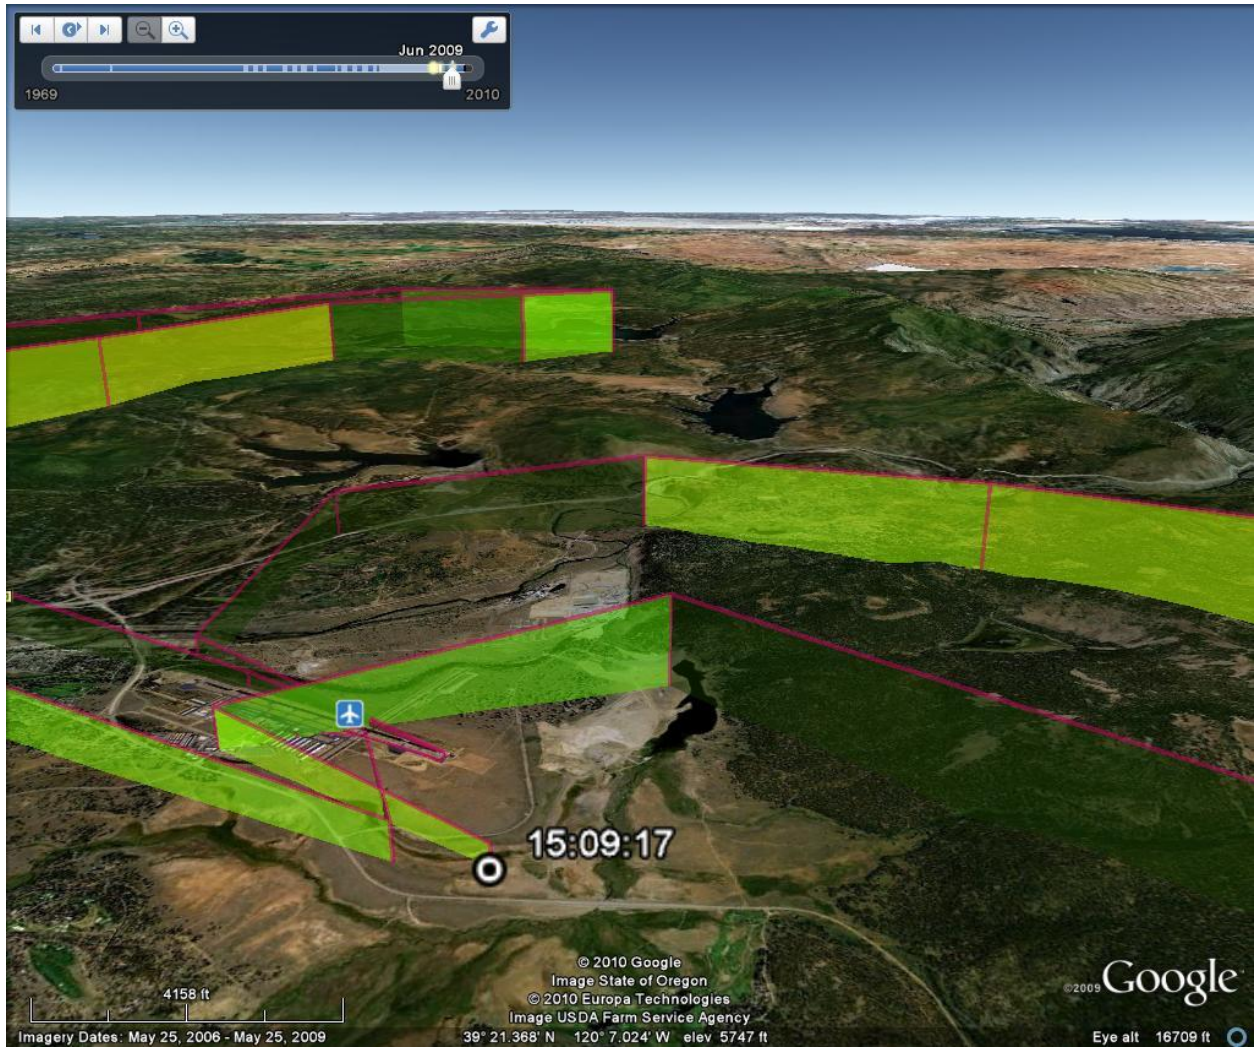

, VANS RV-8, , N901X

Location, Date: Tuckee California, 06/17/10

NTSB No. WPR10LA297

Revised: NOT SAVED

National Transportation Safety Board

1 GPS data plot of ground track, ground speed, and altitude

2 GPS track overlaid on Google Earth image

3 Looking back towards airport

4 GPS track showing last point altitude