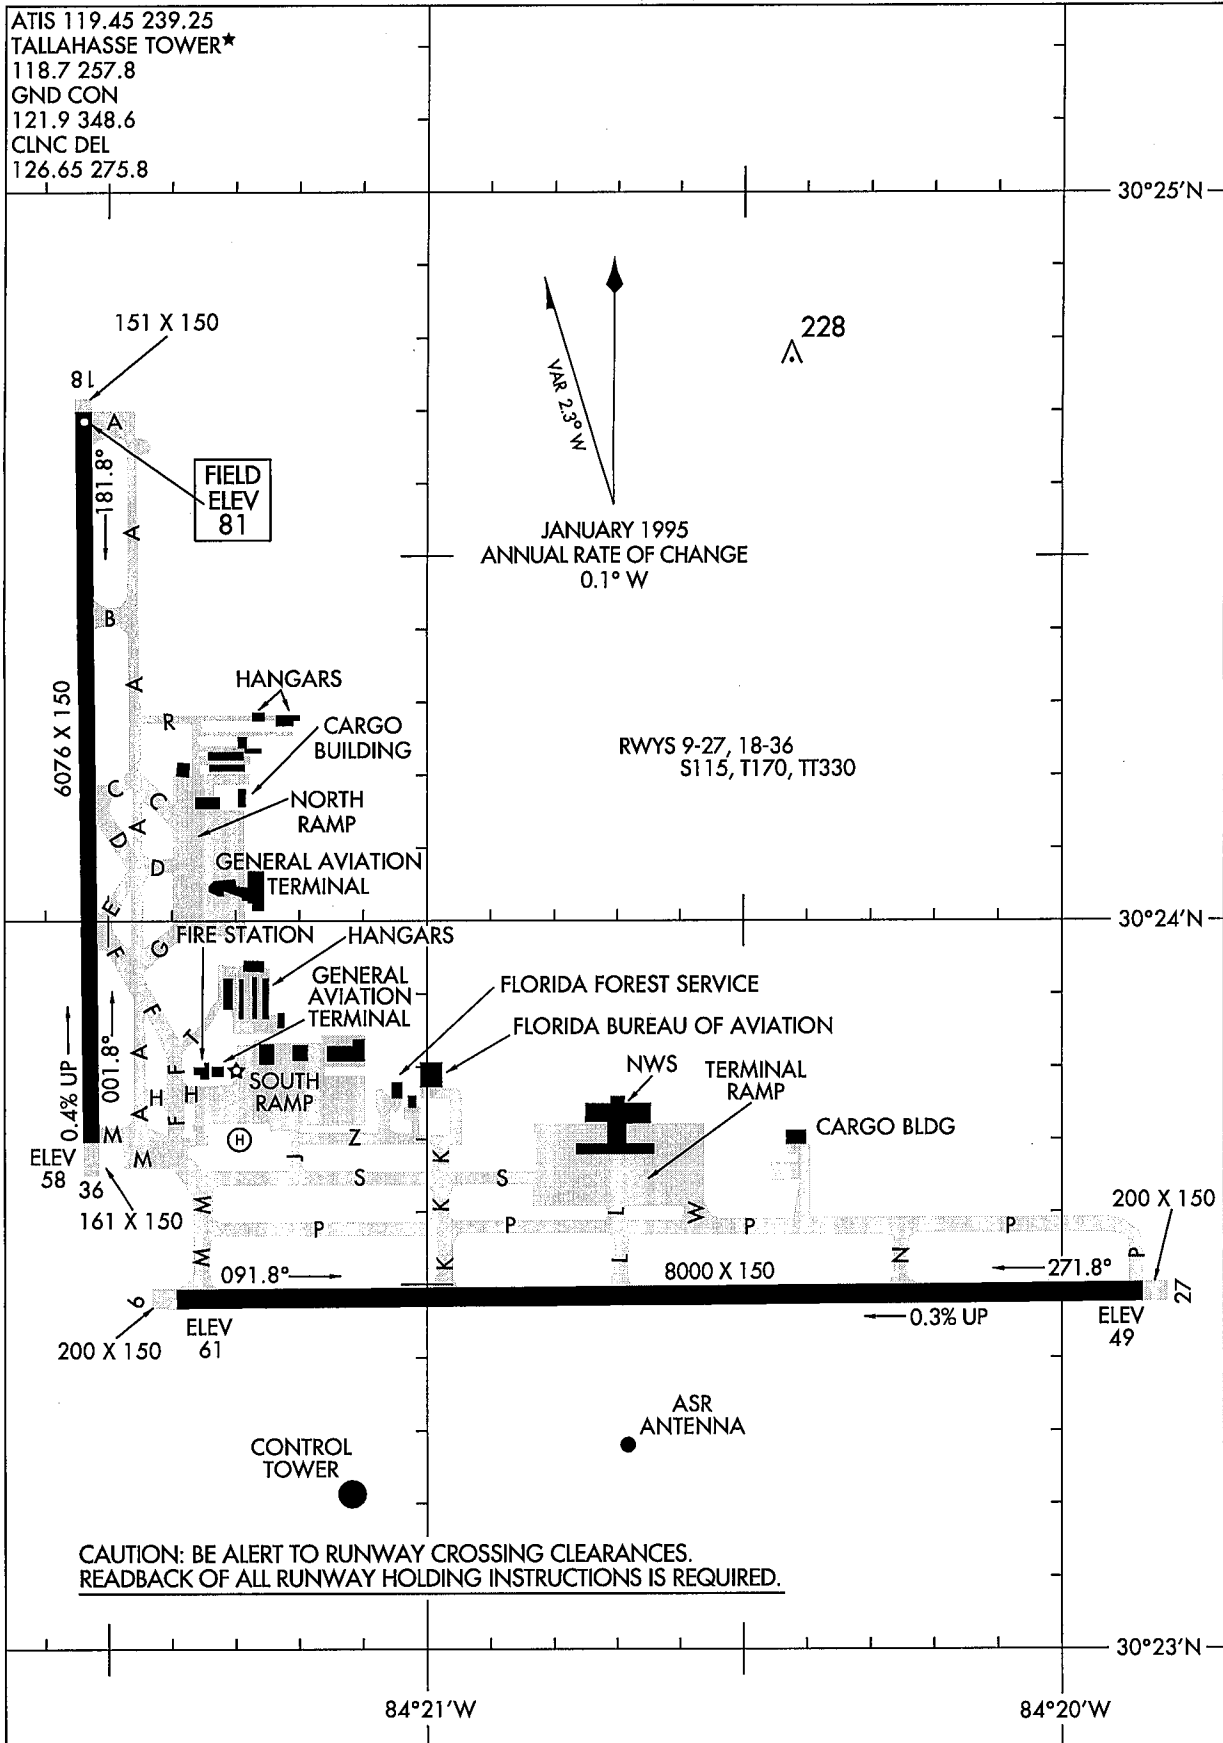

01137

# AIRPORT DIAGRAM

AL-5048 (FAA)

TALLAHASSEE REGIONAL (TLH)  
TALLAHASSEE, FLORIDA

ATIS 119.45 239.25  
TALLAHASSEE TOWER\*  
118.7 257.8  
GND CON  
121.9 348.6  
CLNC DEL  
126.65 275.8

CAUTION: BE ALERT TO RUNWAY CROSSING CLEARANCES.  
READEBACK OF ALL RUNWAY HOLDING INSTRUCTIONS IS REQUIRED.

# AIRPORT DIAGRAM

01137

TALLAHASSEE, FLORIDA  
TALLAHASSEE REGIONAL (TLH)