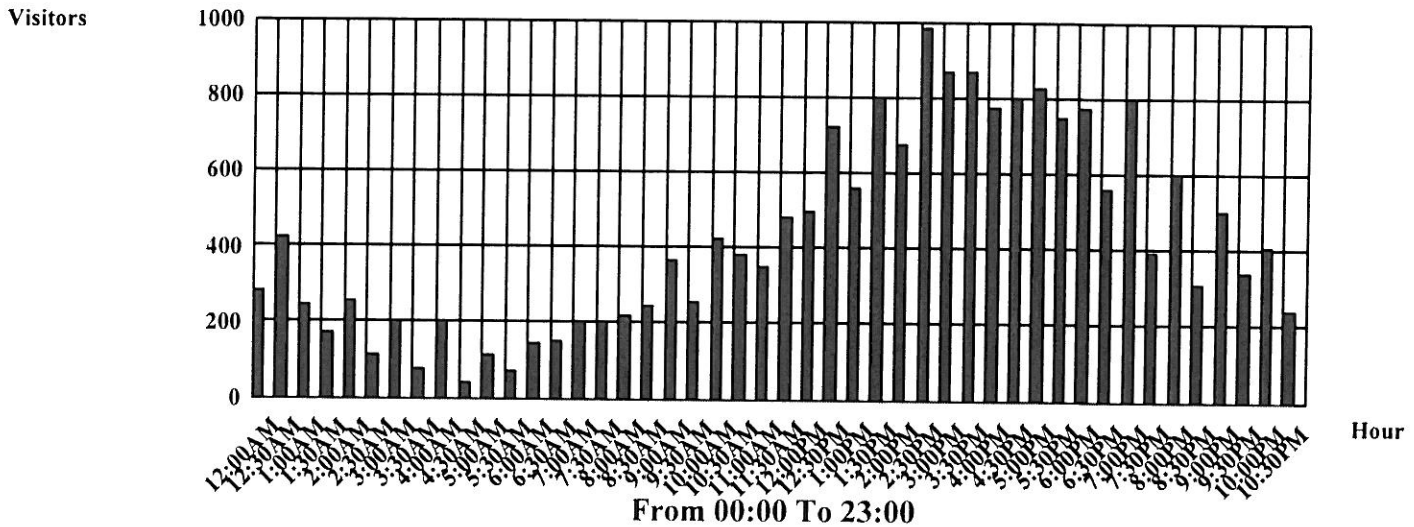

Site: **White Hall**

Zone: All Site

Traffic Report: Daily, by 30 Minutes
Activity Hours
Saturday 5/8/2010 From 00:00 To 23:00

Time		Visitors
From	To	
0:00	0:30	279
0:30	1:00	422
1:00	1:30	246
1:30	2:00	172
2:00	2:30	254
2:30	3:00	113
3:00	3:30	200
3:30	4:00	78
4:00	4:30	200
4:30	5:00	38
5:00	5:30	115
5:30	6:00	74
6:00	6:30	145
6:30	7:00	148
7:00	7:30	197
7:30	8:00	205
8:00	8:30	220
8:30	9:00	244
9:00	9:30	364
9:30	10:00	255
10:00	10:30	423
10:30	11:00	382
11:00	11:30	349
11:30	12:00	482
12:00	12:30	493
12:30	13:00	721
13:00	13:30	559
13:30	14:00	794
14:00	14:30	672
14:30	15:00	983

Traffic Report: Daily, by 30 Minutes

Activity Hours

Saturday 5/8/2010 From 00:00 To 23:00

Time		Visitors
From	Start Time	
15:00	15:30	869
15:30	16:00	867
16:00	16:30	774
16:30	17:00	795
17:00	17:30	823
17:30	18:00	745
18:00	18:30	773
18:30	19:00	560
19:00	19:30	797
19:30	20:00	389
20:00	20:30	593
20:30	21:00	309
21:00	21:30	500
21:30	22:00	336
22:00	22:30	407
Total:		19,603

Max Exception: 0

Min Exception: 0

[VIEW SYSTEM TOTALS](#) [VIEW REPORTS](#) [CLOSE GATE](#) [QUERY BY DATE & TIME](#)

Query By Date

LAST COUNTS: MAY 13 2010 12:41PM ** LAST UPDATED: 05/13/2010 12:42 PM * PRINT THIS PAGE