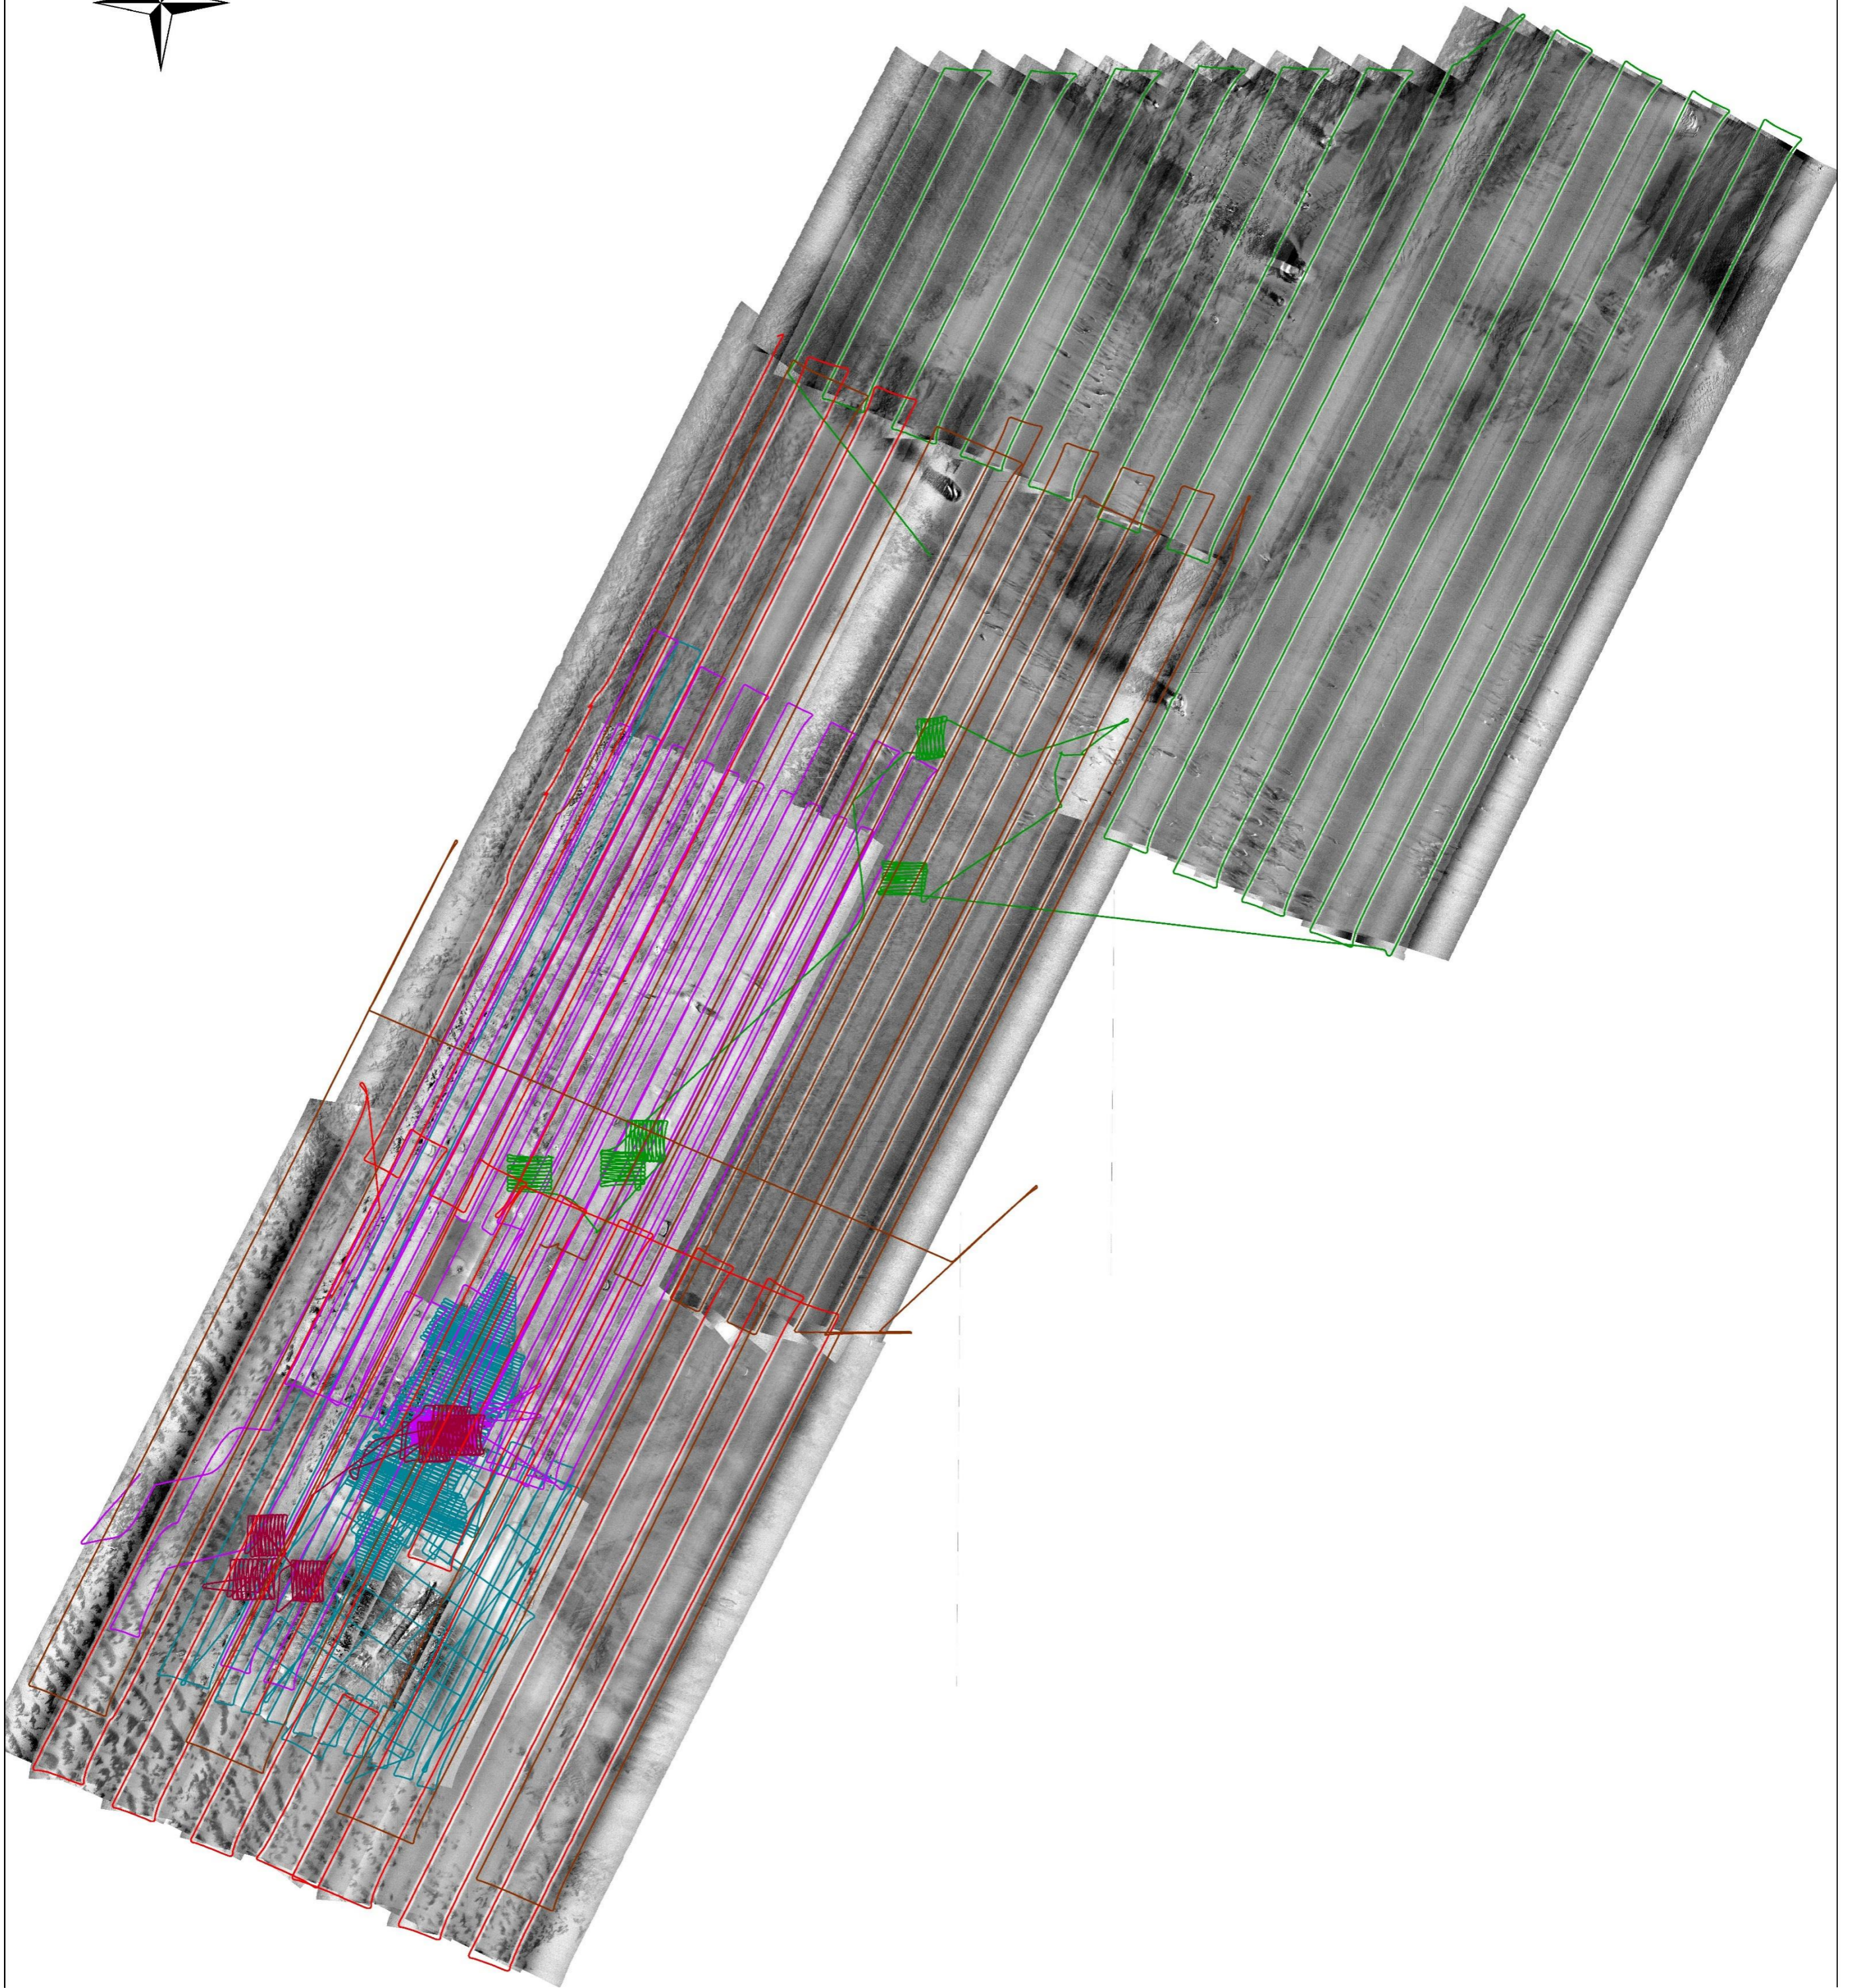

Sentry Sidescan Data

Sentry Tracklines

Legend	
	sentry380
	sentry381
	sentry382
	sentry383
	sentry384
	sentry385

Acoustic Reflectivity

 Meters

Coordinate System: WGS84 (degrees)
Coordinate System: UTM-18N (meters)

Low

0 100 200 400 600 800 1,000