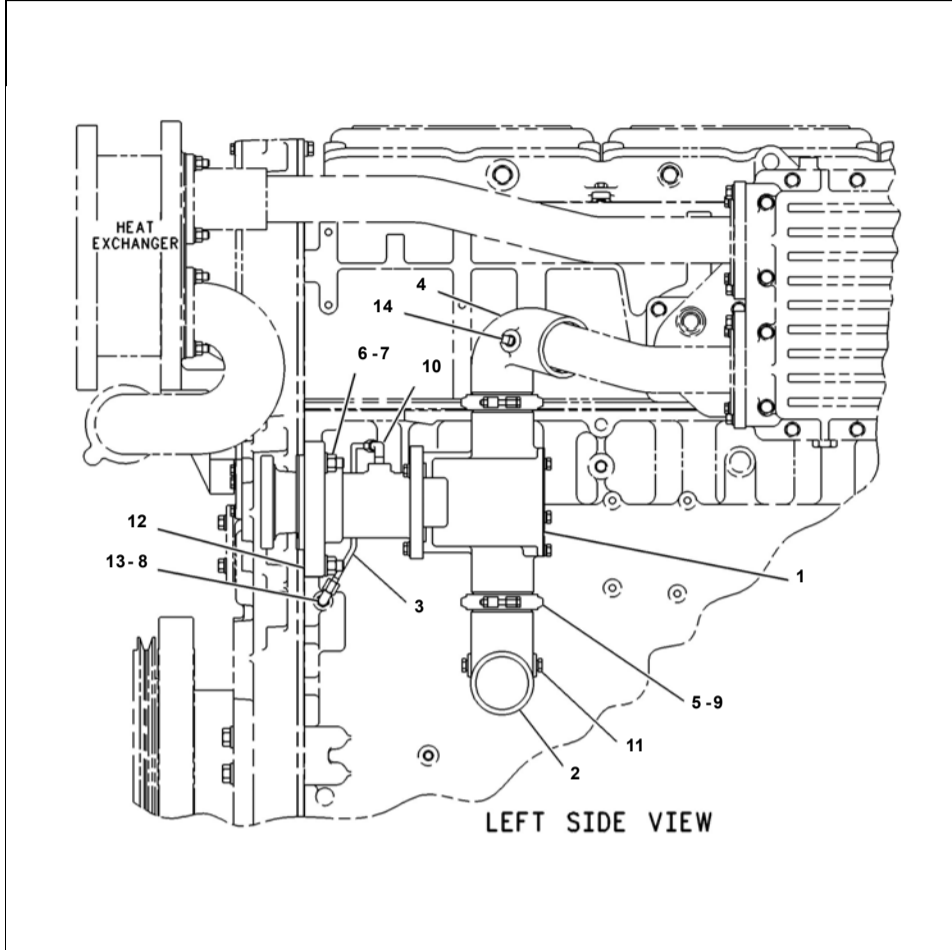

Service Information System

Previous Screen

Welcome: d340sxe

Product: MARINE ENGINE
 Model: 3406E MARINE ENGINE 9WR
 Configuration: 3406E Marine Engine 9WR00001-UP

GRAPHIC #1
g00387701

3406E Marine Engine
 Media Number - SEBP2555-63 | Publication Date - 01/07/2018 | Date Updated - 16/07/2018

i02298253

131-8271 PUMP GP-AUXILIARY SEA WATER
 S/N 9WR1-1888
 AN ATTACHMENT

ENTIRE GROUP

Ref.	Qty.	NPR Note	Part No.	Part Name
Grp	<input type="text"/>	NPR	131-8271	PUMP GP-AUXILIARY SEA WATER

INDIVIDUAL PARTS

Ref.	Qty.	NPR Note	Part No.	Req. Qty.	Part Name
1	<input type="text"/>	NPR Y	131-8272	1	PUMP GP-AUXILIARY SEA WATER
2	<input type="text"/>	NPR	125-4356	1	ELBOW
3	<input type="text"/>	NPR	131-8273	1	TUBE AS
4	<input type="text"/>	NPR	121-7522	1	ELBOW
5	<input type="text"/>	NPR	3N-8468	2	CLAMP AS
6	<input type="text"/>	NPR	1F-7958	3	NUT-FULL (1/2-13-THD)
7	<input type="text"/>	NPR	5P-8245	3	WASHER-HARD (13.5X25.5X3-MM THK)
8	<input type="text"/>	NPR	7K-9197	1	ELBOW
9	<input type="text"/>	NPR	5M-3038	2	SEAL-O-RING
10	<input type="text"/>	NPR	6K-1972	1	ELBOW-FLARED
11	<input type="text"/>	NPR	3E-7428	3	PLUG-PIPE
12	<input type="text"/>	NPR	2S-4080	1	GASKET
13	<input type="text"/>	NPR	8L-6557	1	CONNECTOR
14	<input type="text"/>	NPR	155-8724	1	ROD AS-ZINC (AUXILIARY SEA WATER PUMP)